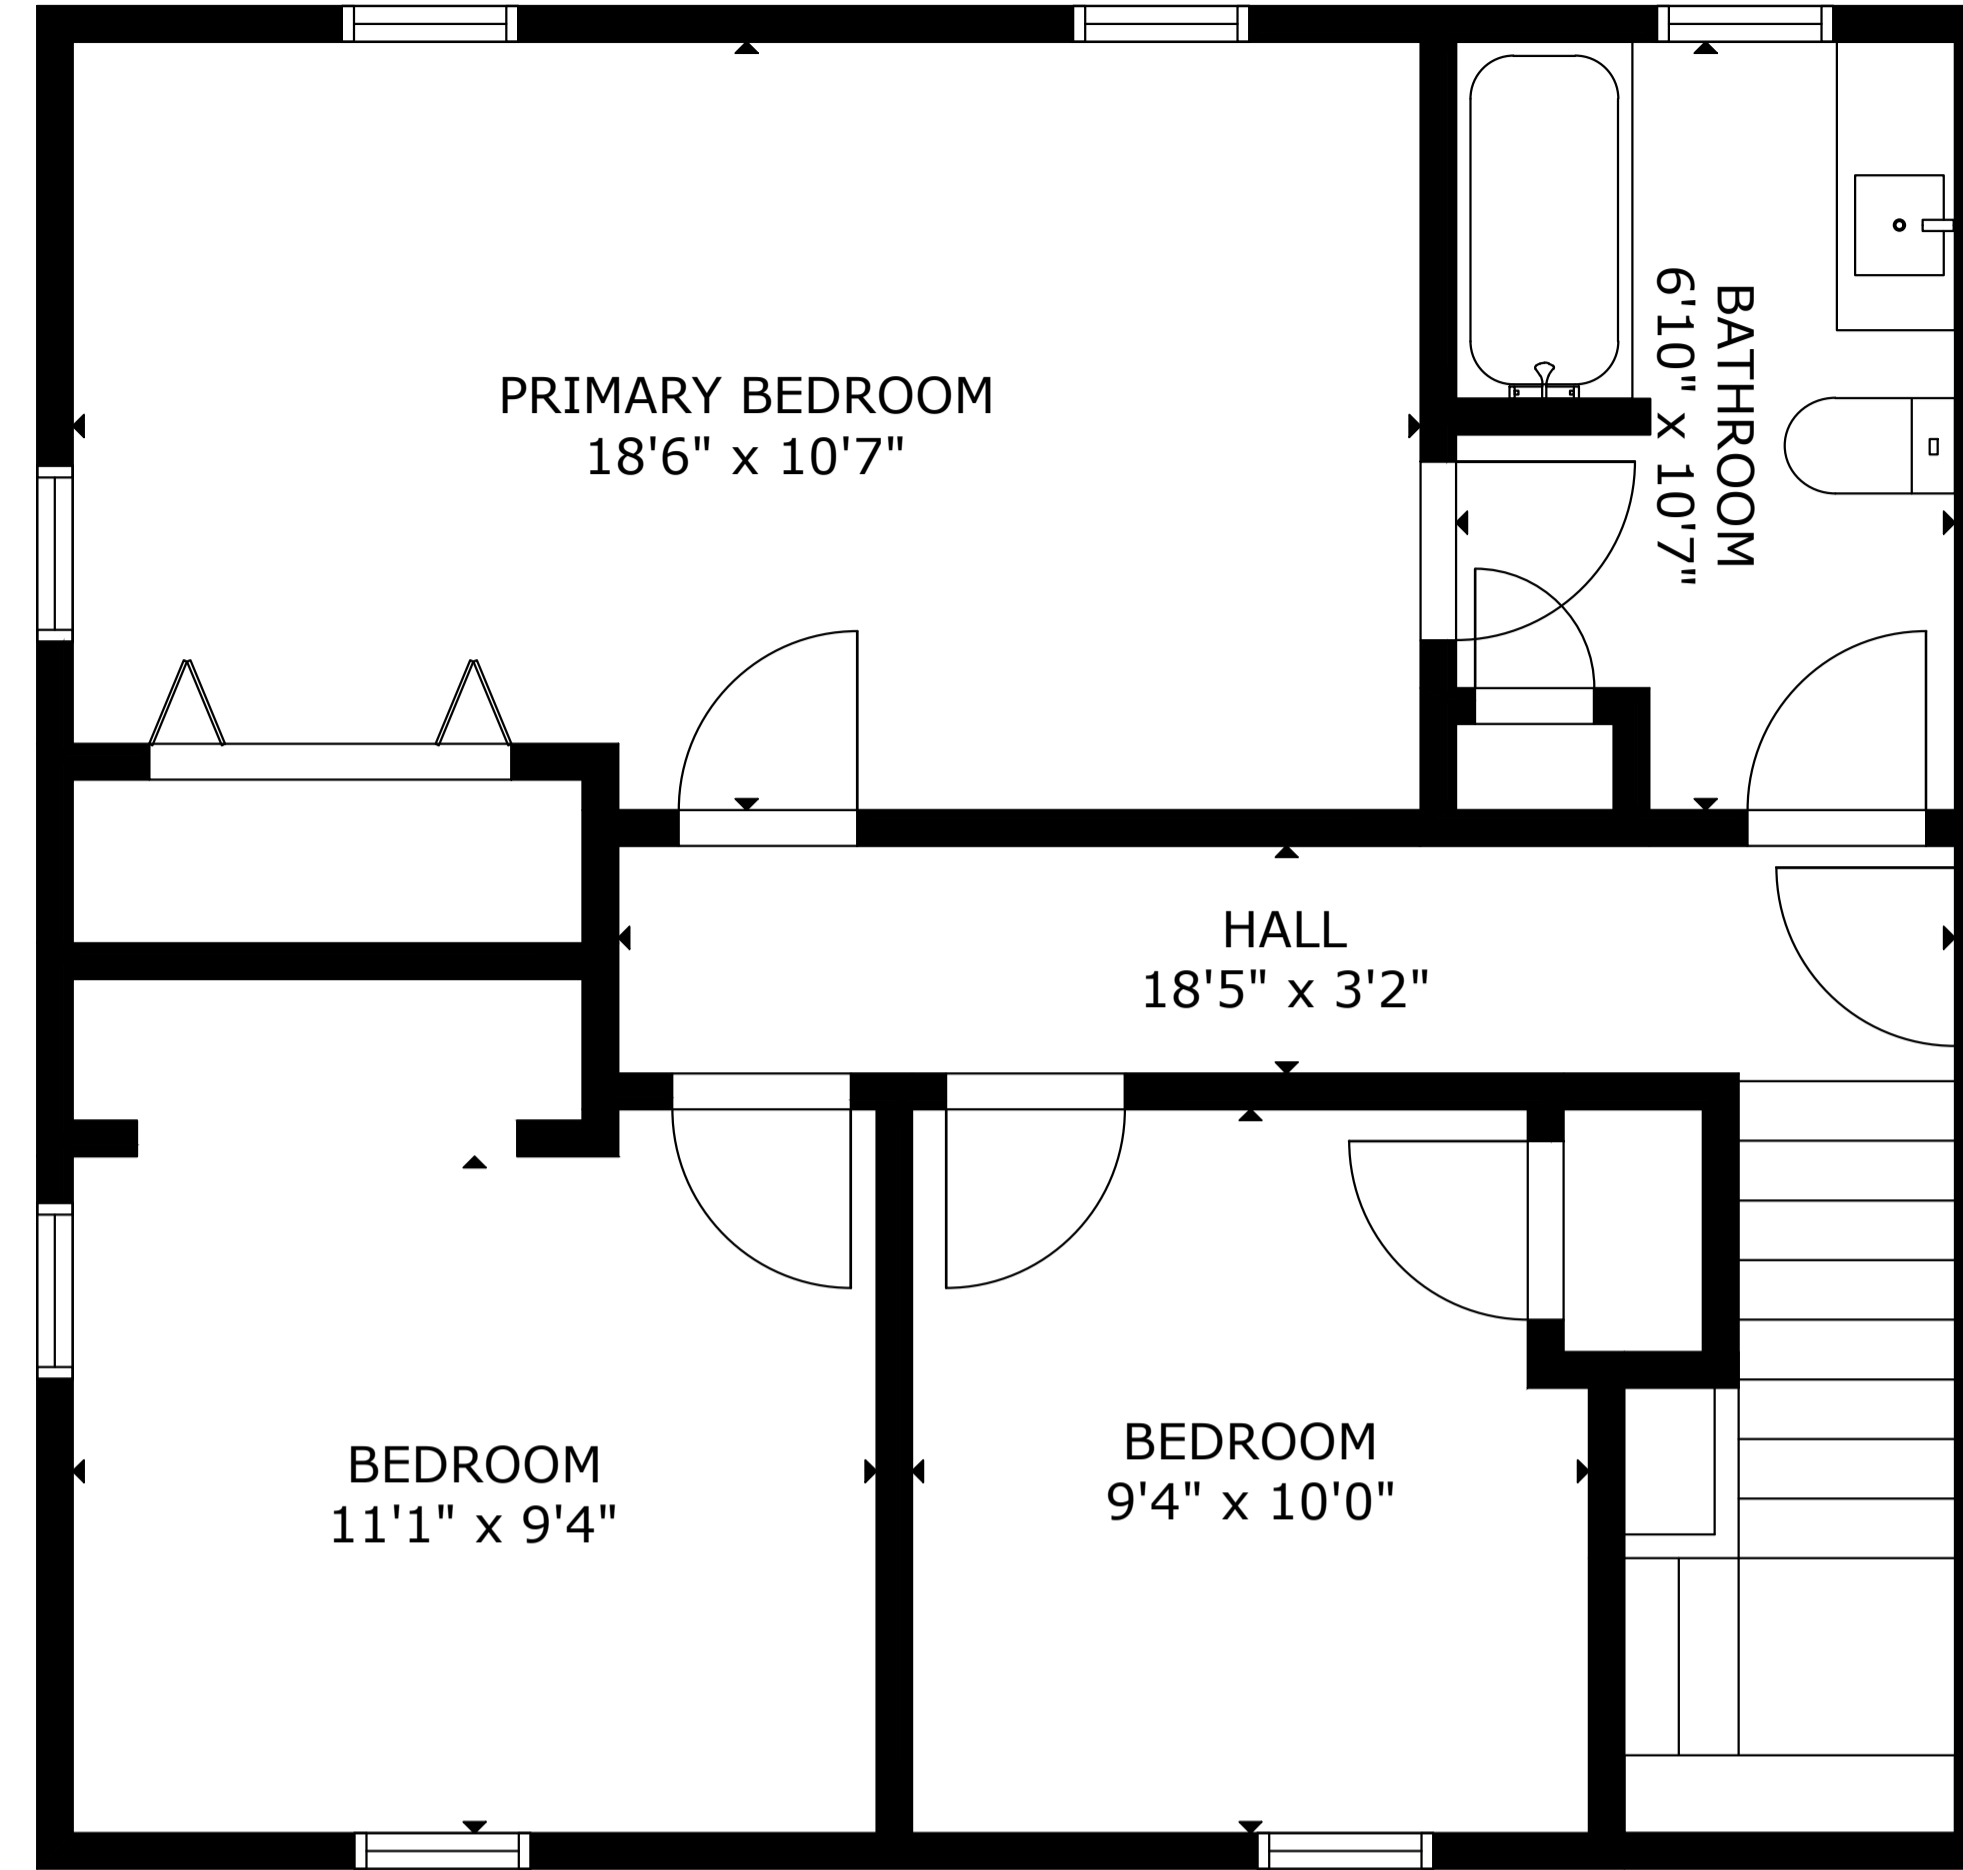

# 1616 State Rd Plymouth

FLOOR 3

FLOOR 1

FLOOR 2

GROSS INTERNAL AREA  
TOTAL: 2,489 sq ft  
FLOOR 1: 899 sq ft, FLOOR 2: 952 sq ft  
FLOOR 3: 638 sq ft

SIZE AND DIMENSIONS ARE APPROXIMATE, ACTUAL MAY VARY