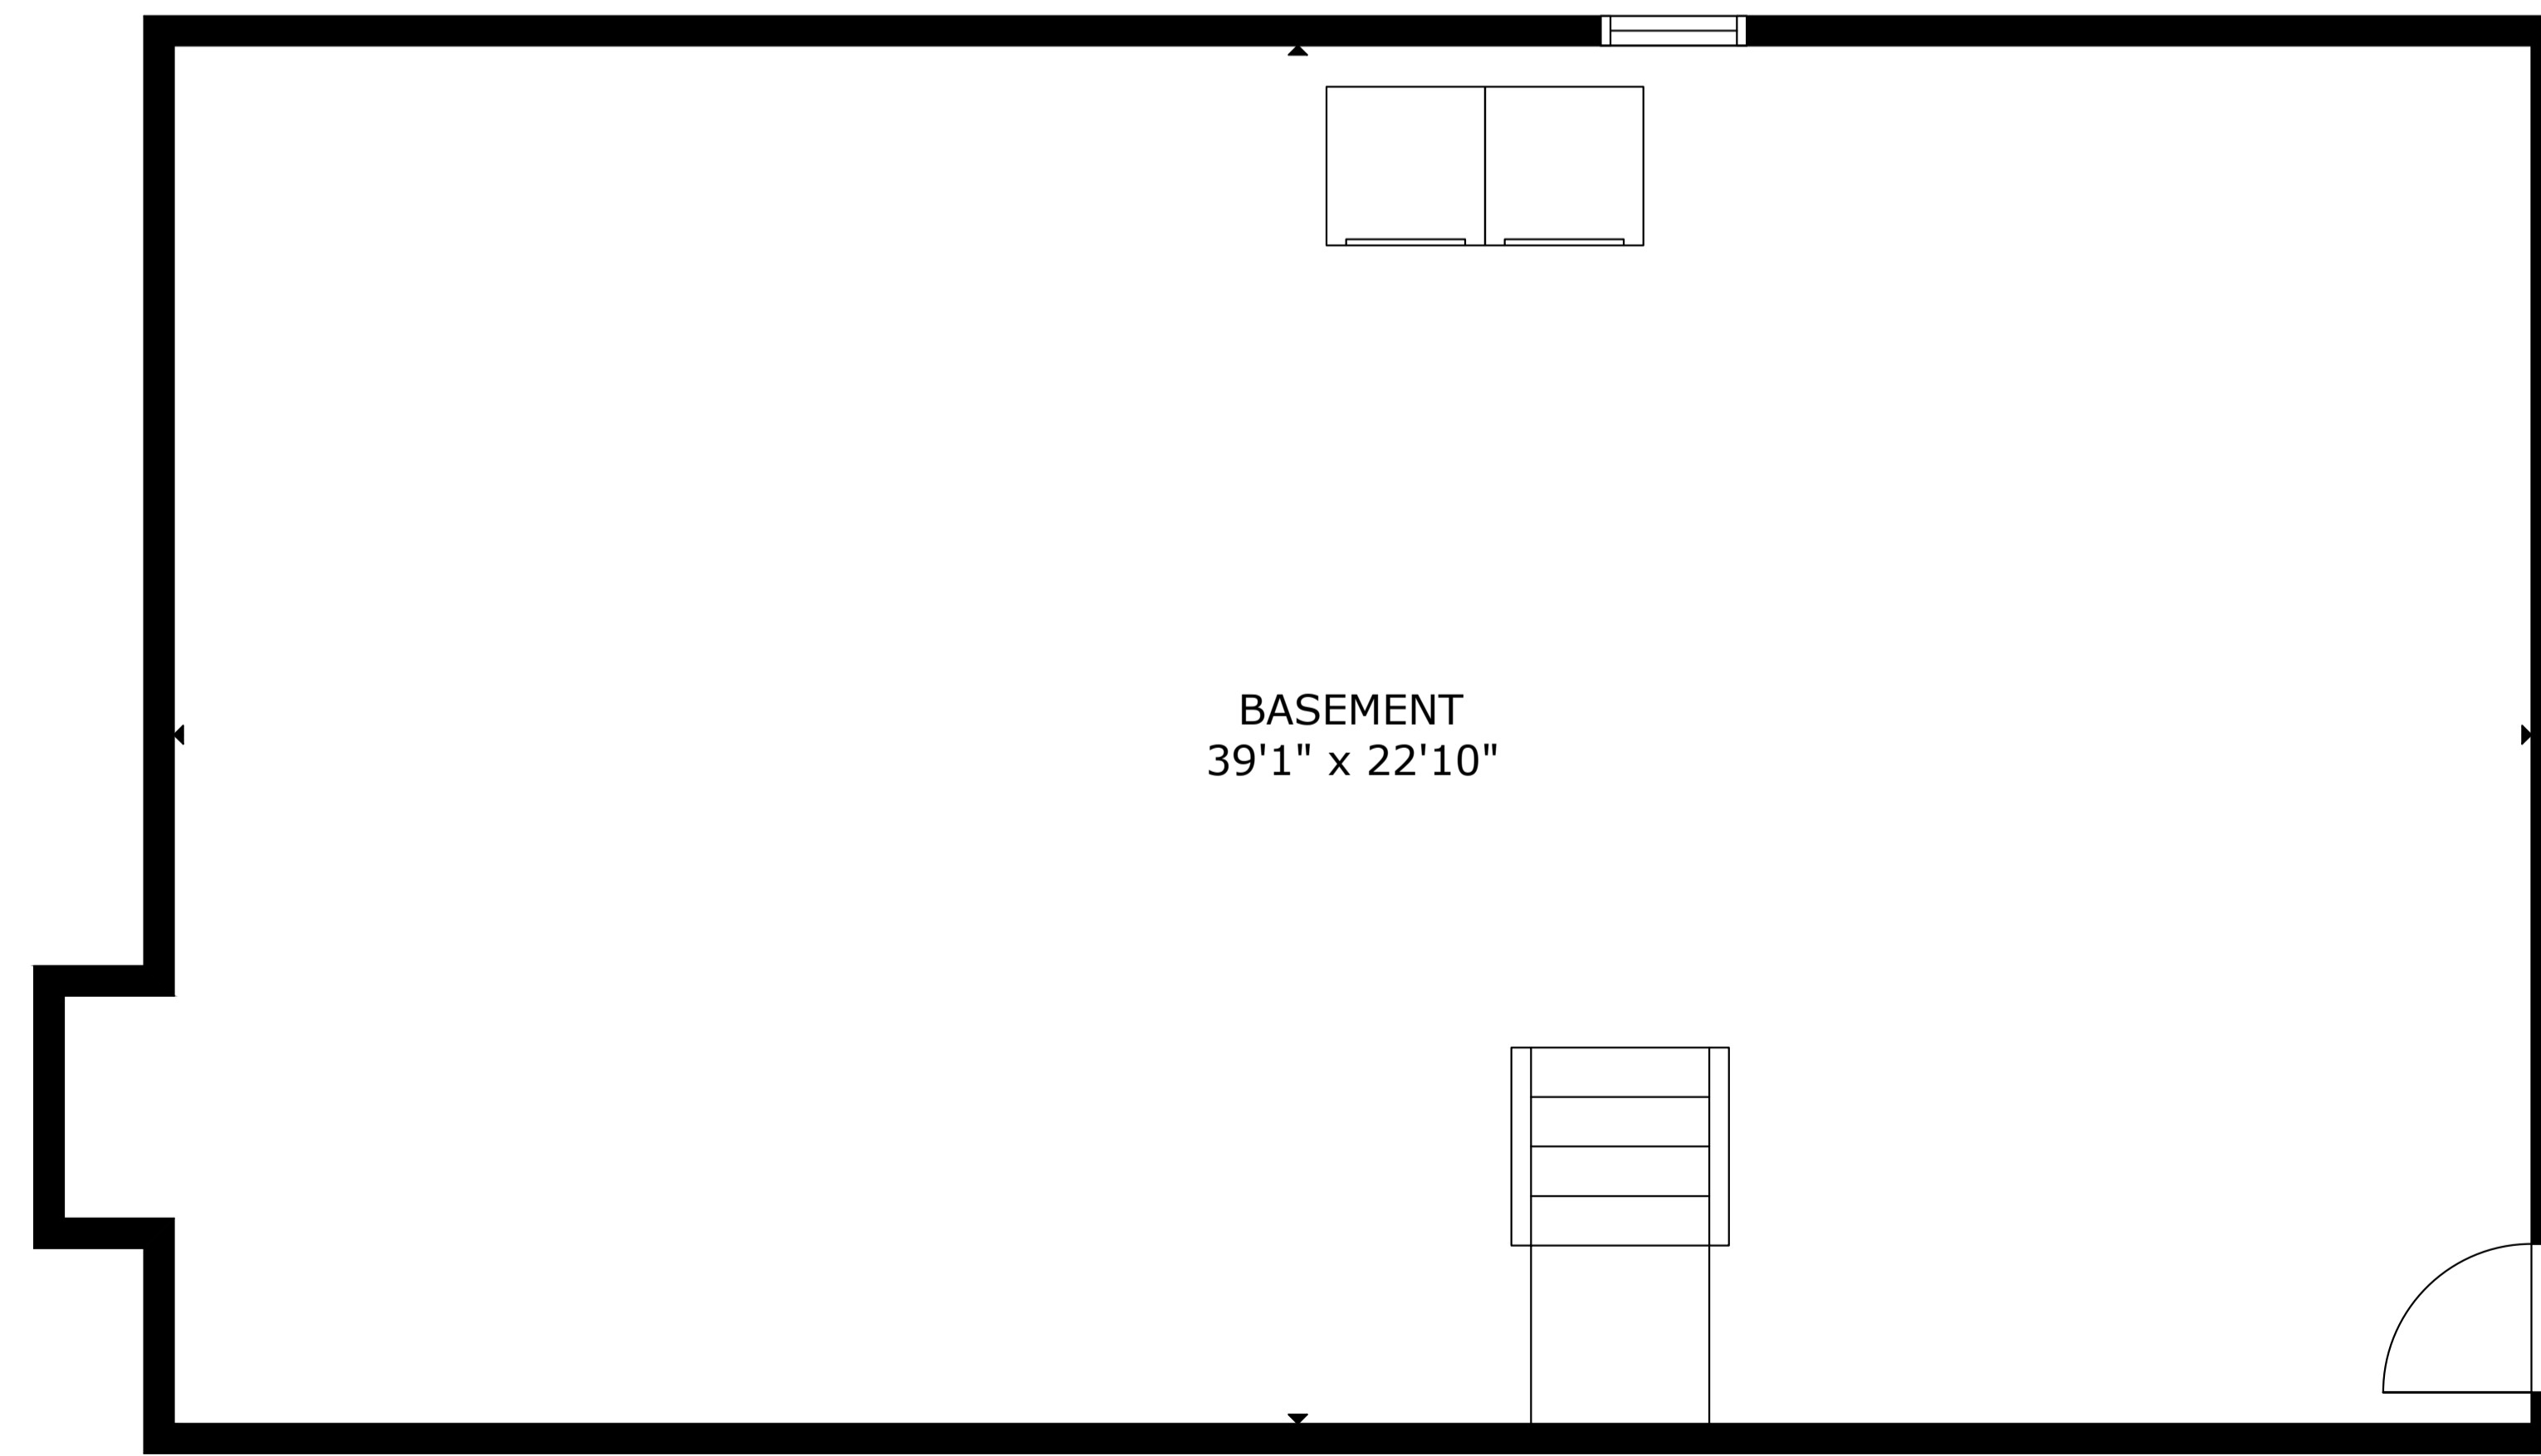

# 1616 State Rd Plymouth

FLOOR 3

FLOOR 1

FLOOR 2

GROSS INTERNAL AREA  
TOTAL: 2,489 sq ft  
FLOOR 1: 899 sq ft, FLOOR 2: 952 sq ft  
FLOOR 3: 638 sq ft

SIZE AND DIMENSIONS ARE APPROXIMATE, ACTUAL MAY VARY