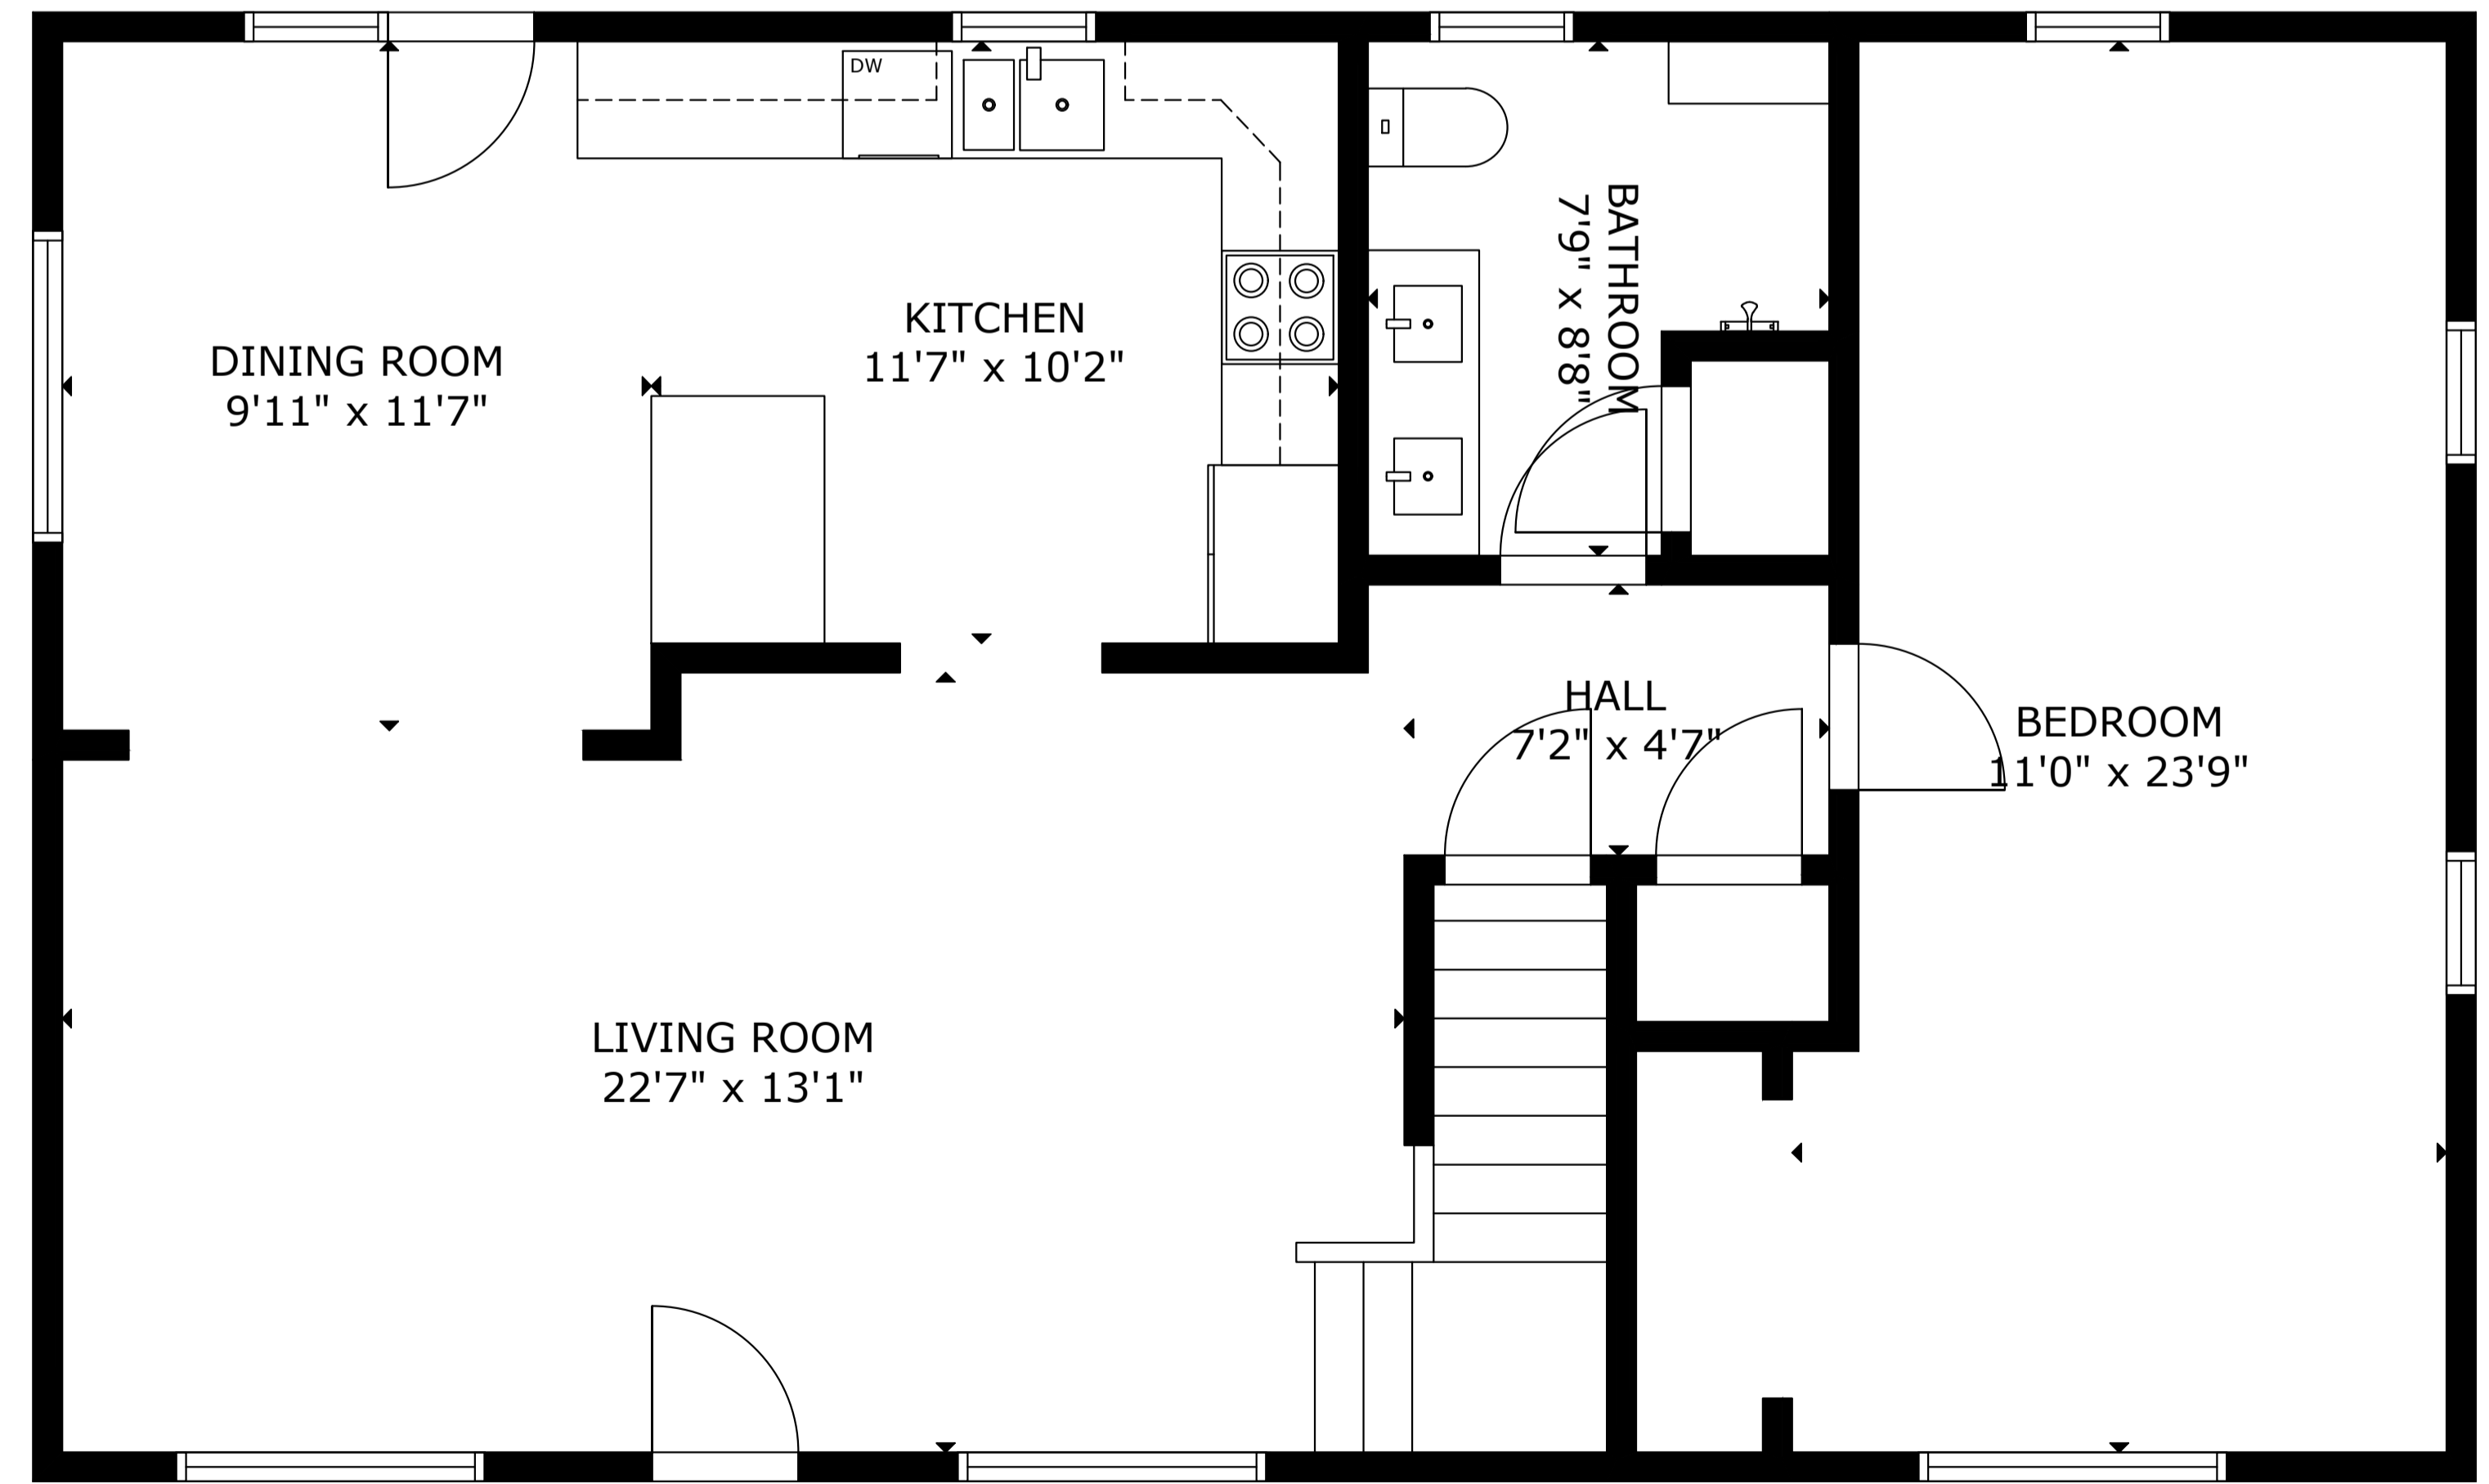

# 1616 State Rd Plymouth

FLOOR 3

FLOOR 1

FLOOR 2

GROSS INTERNAL AREA  
TOTAL: 2,489 sq ft  
FLOOR 1: 899 sq ft, FLOOR 2: 952 sq ft  
FLOOR 3: 638 sq ft

SIZE AND DIMENSIONS ARE APPROXIMATE, ACTUAL MAY VARY