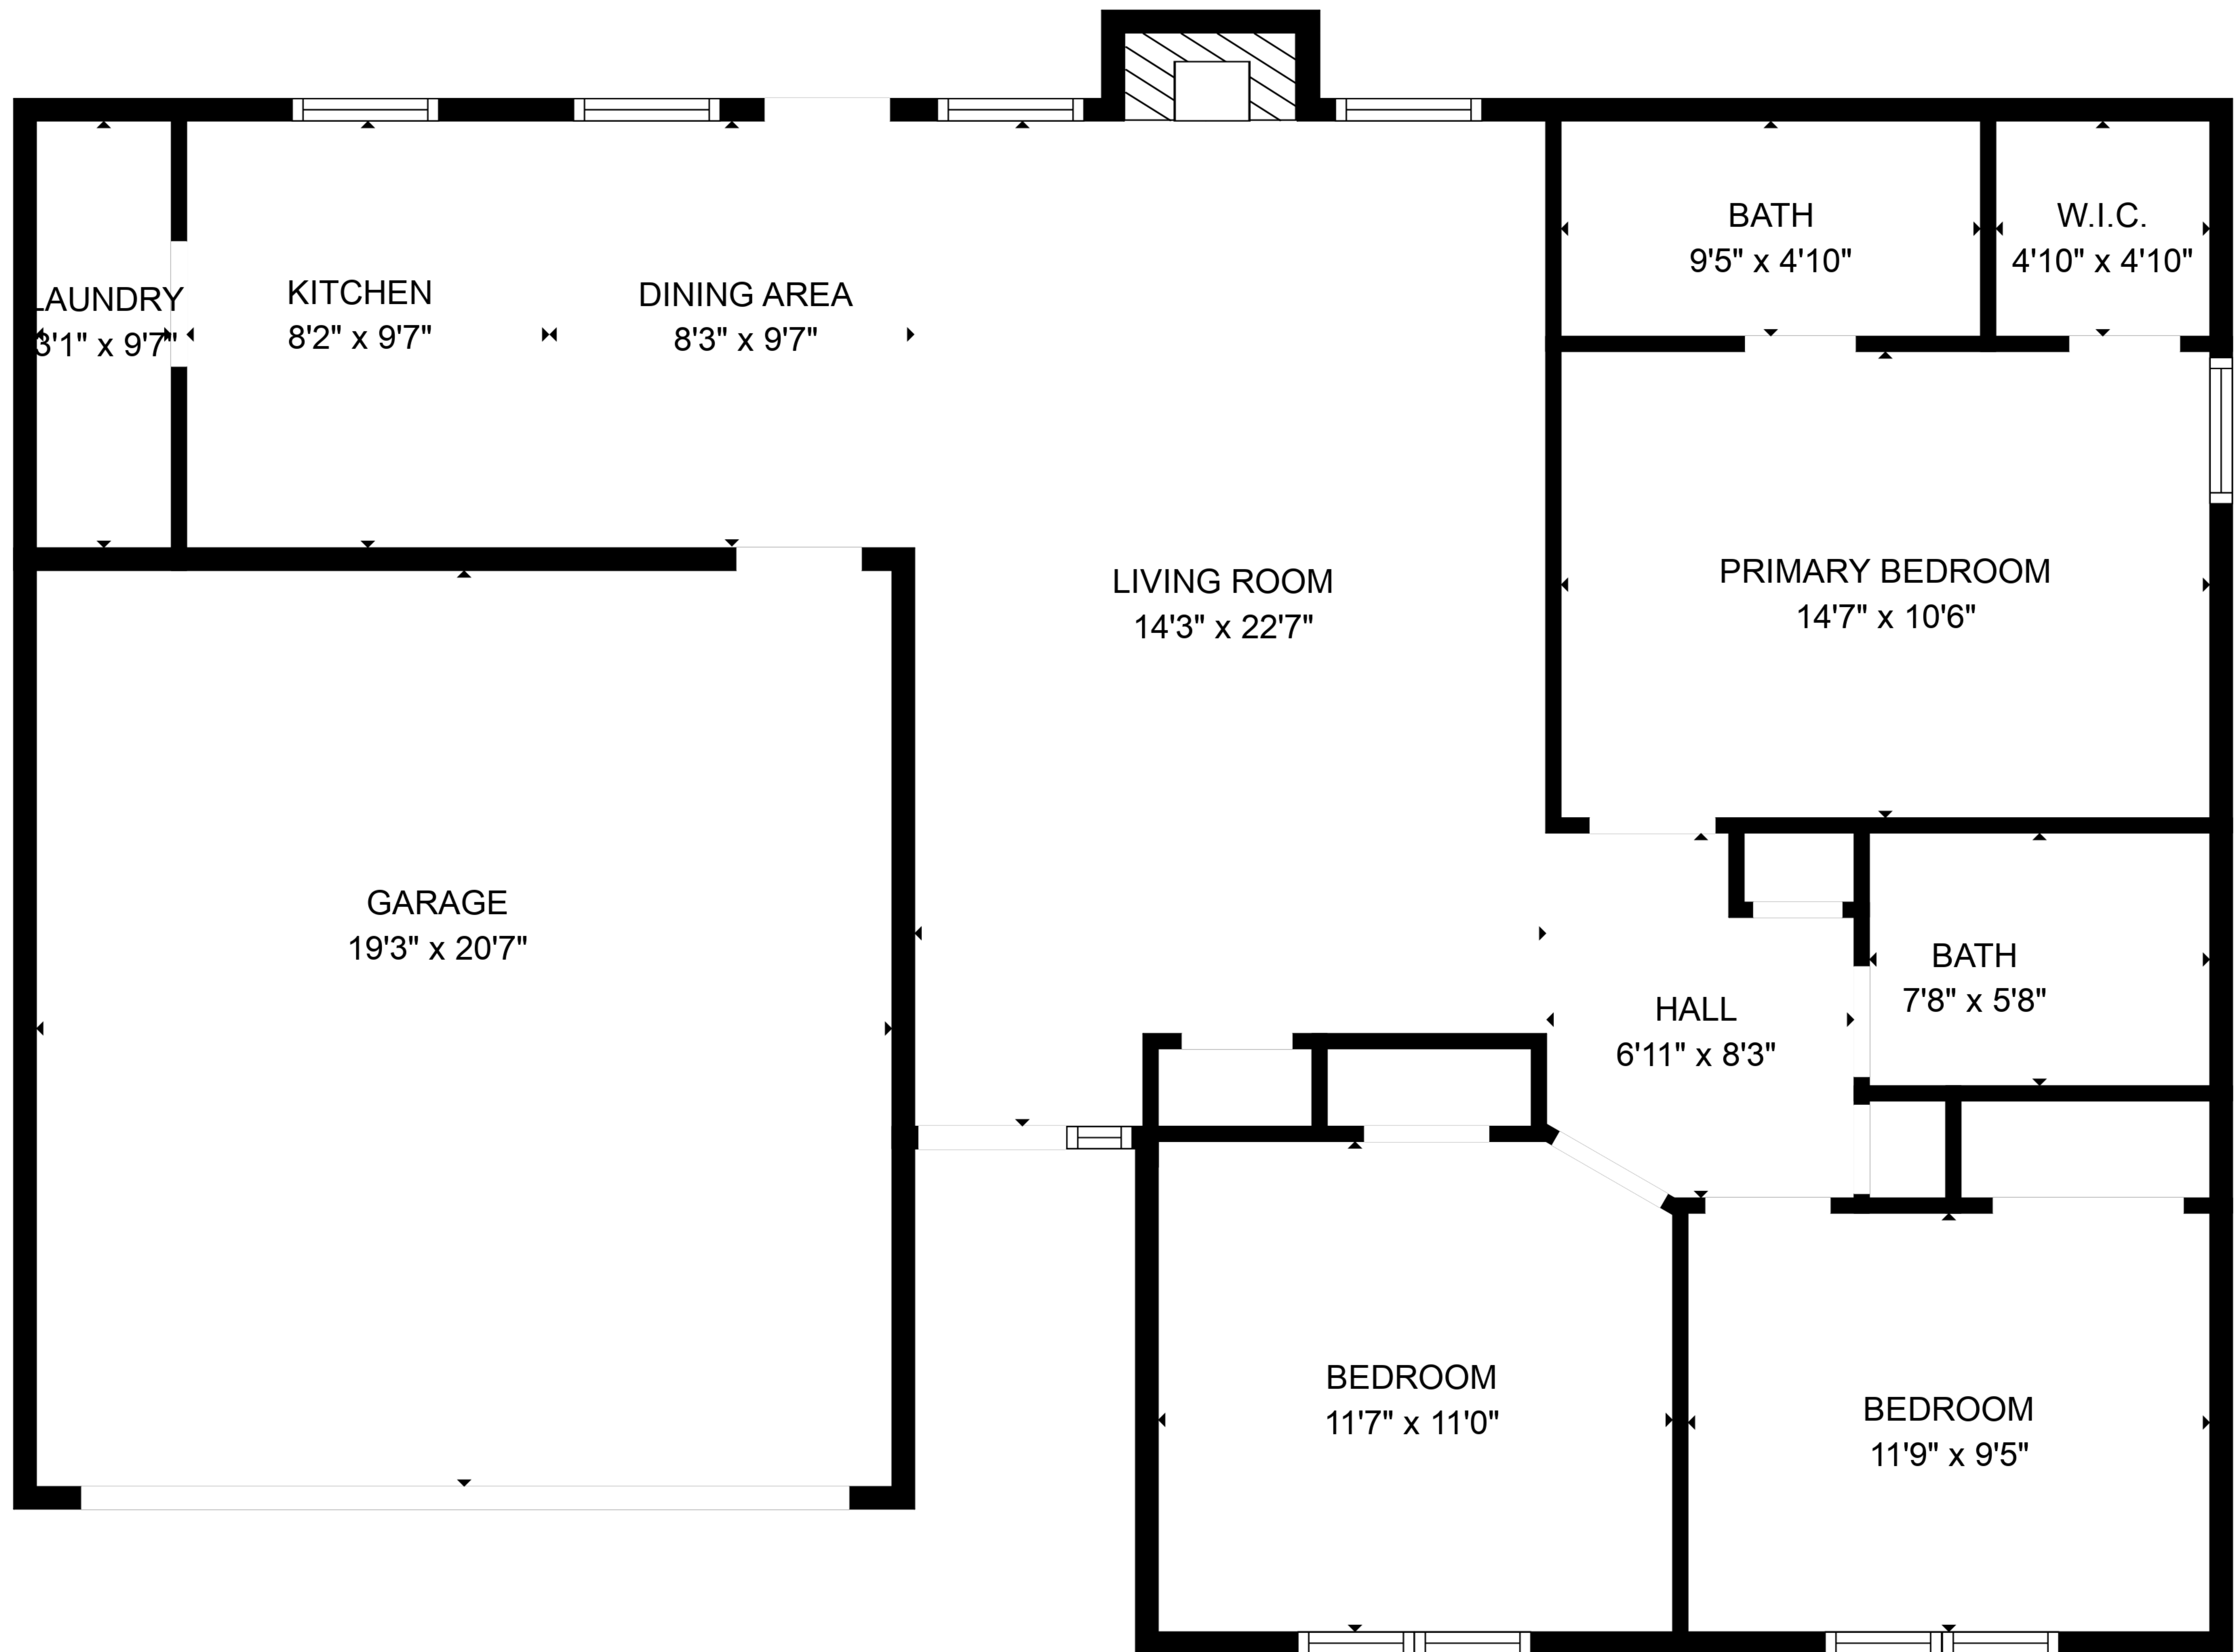

**TOTAL: 1122 sq. ft**

FLOOR 1: 1122 sq. ft

EXCLUDED AREAS: GARAGE: 397 sq. ft, FIREPLACE: 10 sq. ft

**TOTAL: 1122 sq. ft**

FLOOR 1: 1122 sq. ft

EXCLUDED AREAS: GARAGE: 397 sq. ft, FIREPLACE: 10 sq. ft