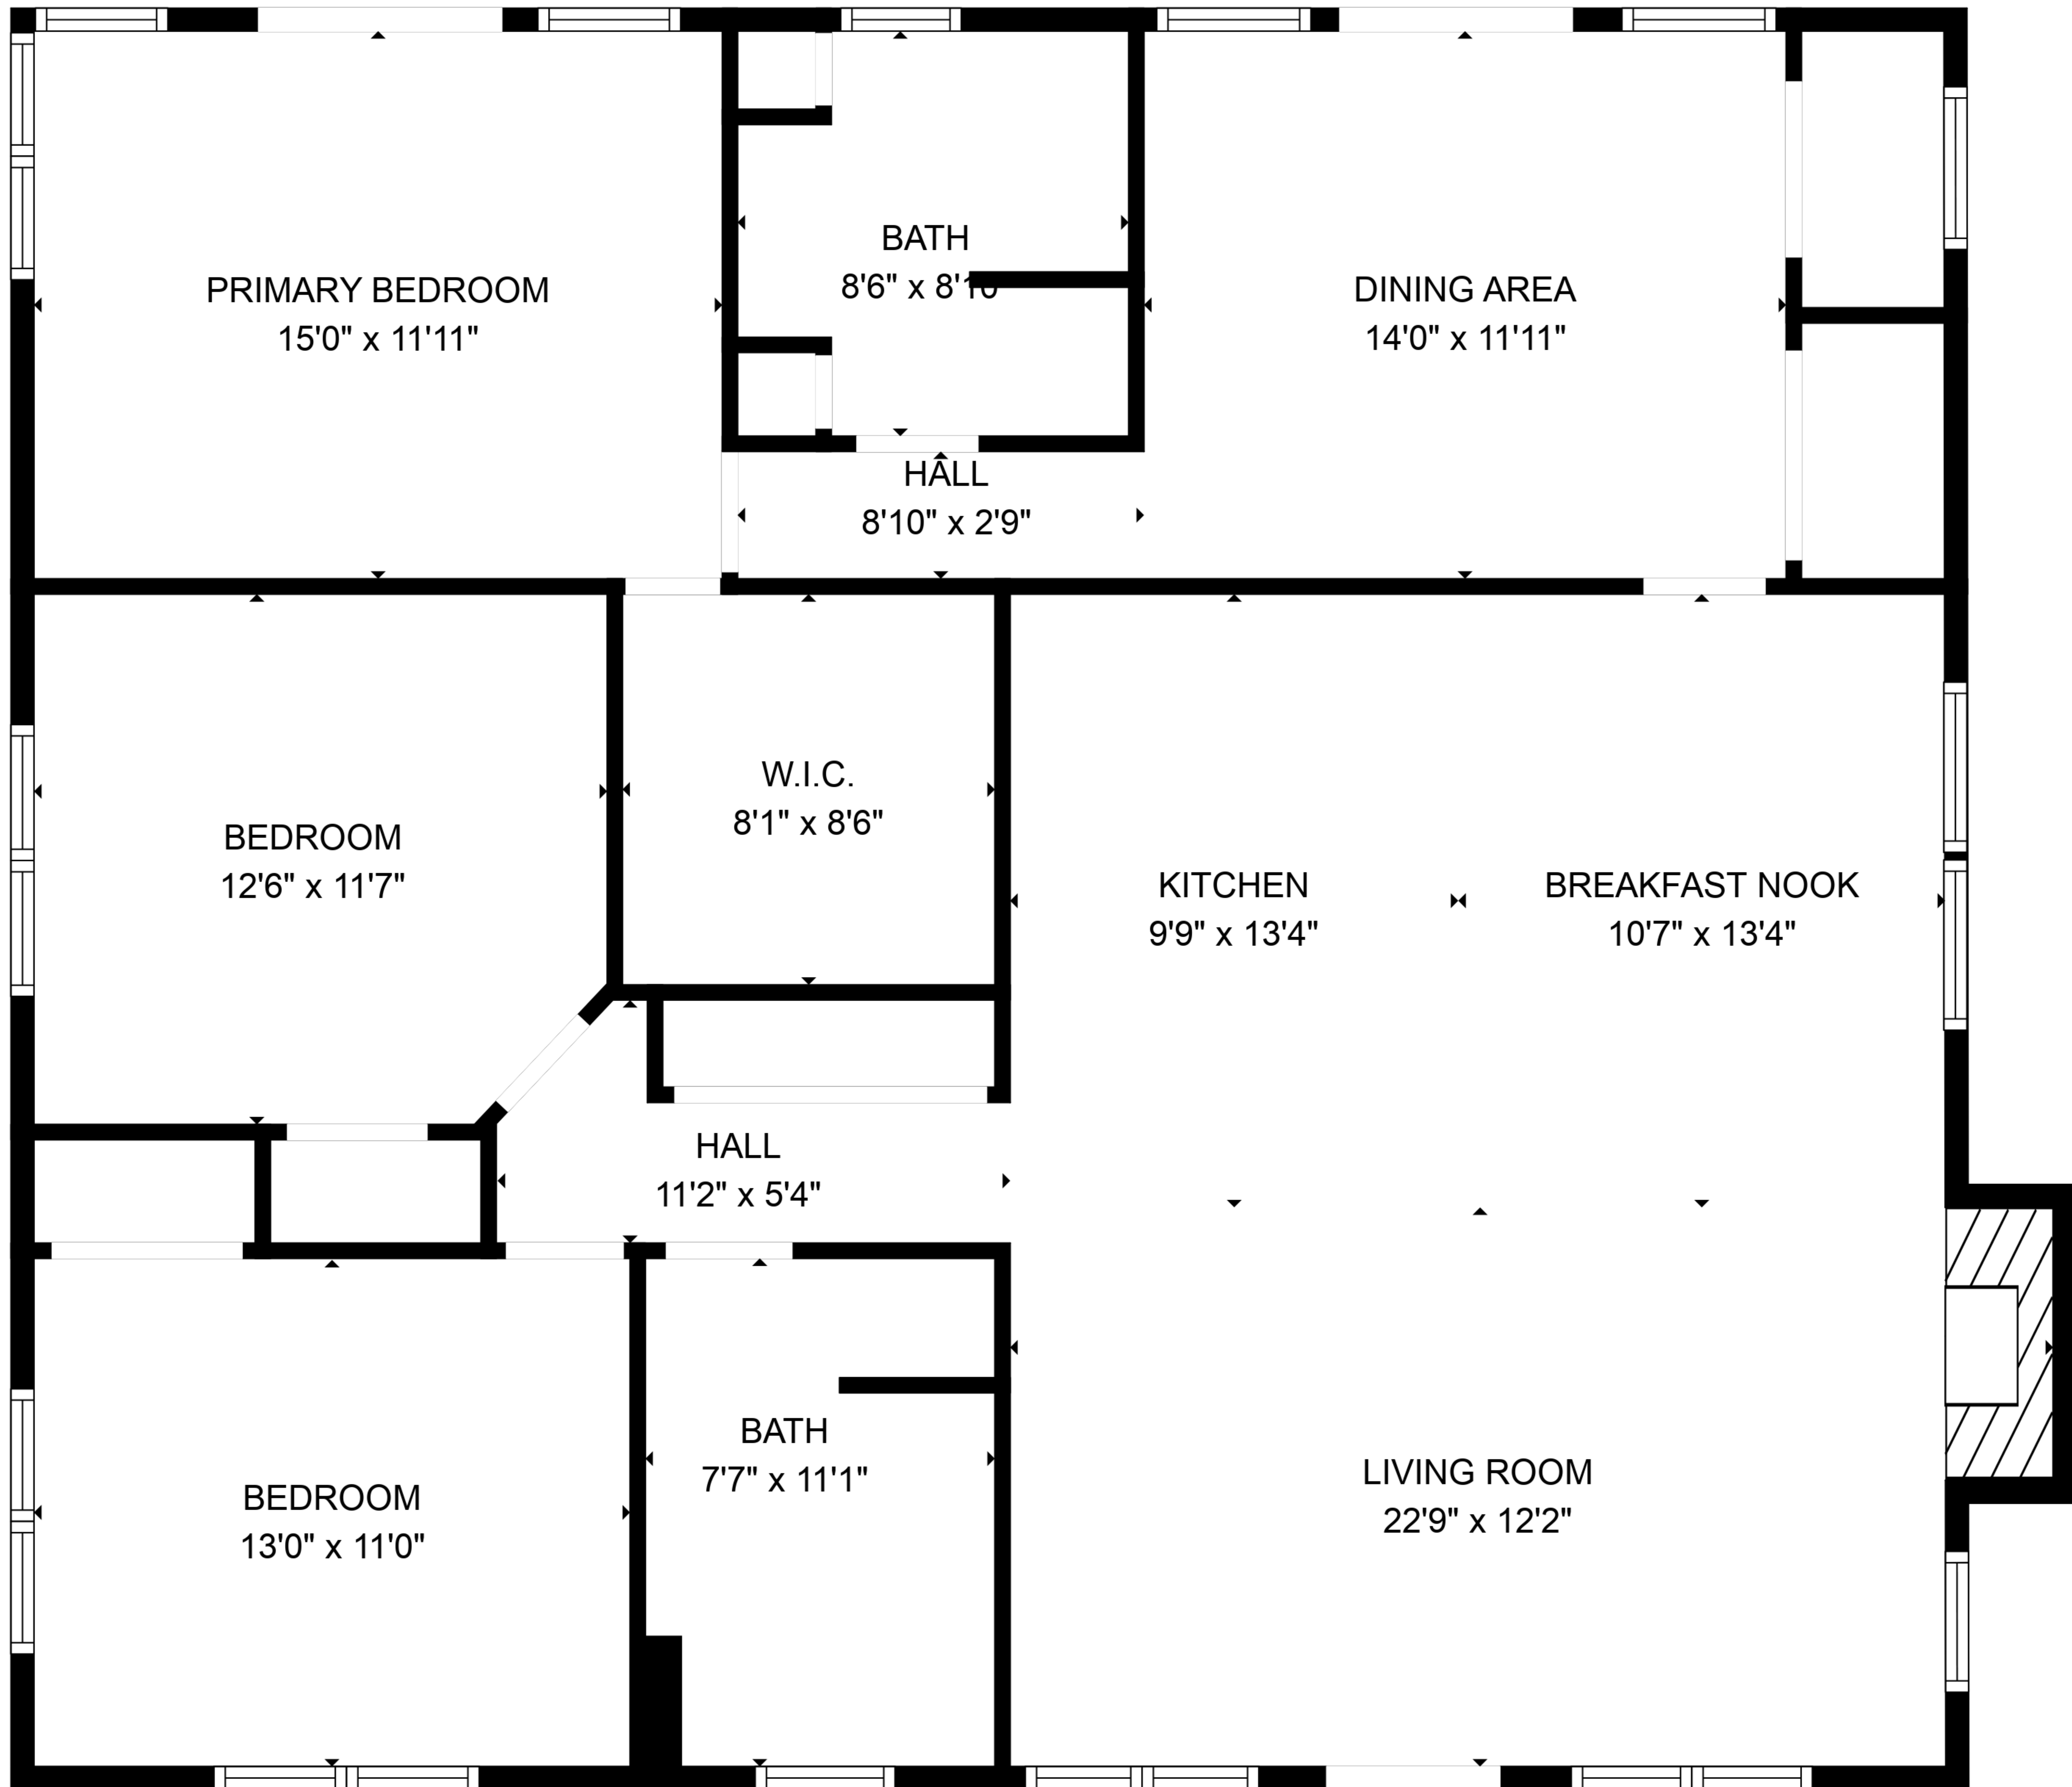

**TOTAL: 1579 sq. ft**  
 FLOOR 1: 1579 sq. ft  
 EXCLUDED AREAS: FIREPLACE: 16 sq. ft

**TOTAL: 1579 sq. ft**  
 FLOOR 1: 1579 sq. ft  
 EXCLUDED AREAS: FIREPLACE: 16 sq. ft