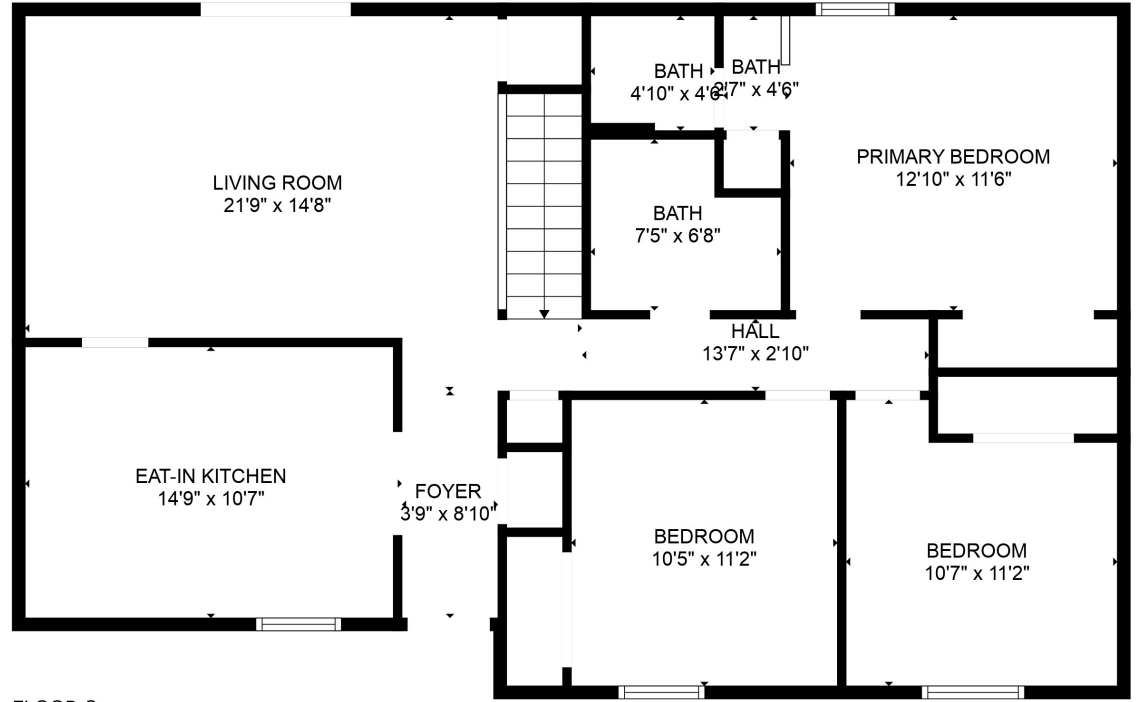

FLOOR 1

FLOOR 2

Total scanned area: 1694 sq. ft

Total scanned area: 1694 sq. ft

MEASUREMENTS ARE CALCULATED BY CUBICASA TECHNOLOGY. DEEMED HIGHLY RELIABLE BUT NOT GUARANTEED.

Total scanned area: 1694 sq. ft