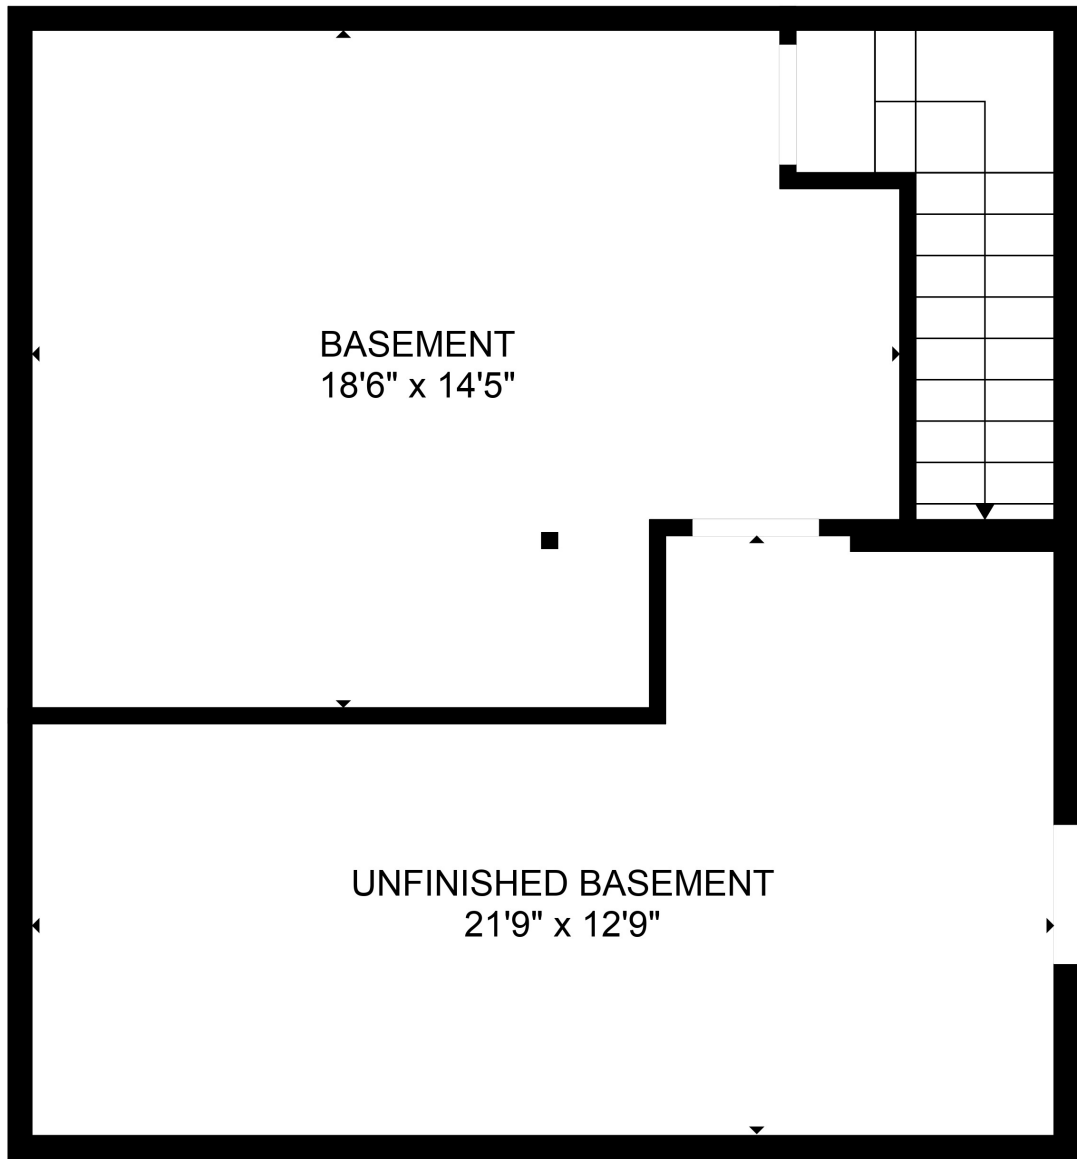

FLOOR 1

FLOOR 2

Total scanned area: 1694 sq. ft

Total scanned area: 1694 sq. ft

MEASUREMENTS ARE CALCULATED BY CUBICASA TECHNOLOGY. DEEMED HIGHLY RELIABLE BUT NOT GUARANTEED.

Total scanned area: 1694 sq. ft

MEASUREMENTS ARE CALCULATED BY CUBICASA TECHNOLOGY. DEEMED HIGHLY RELIABLE BUT NOT GUARANTEED.