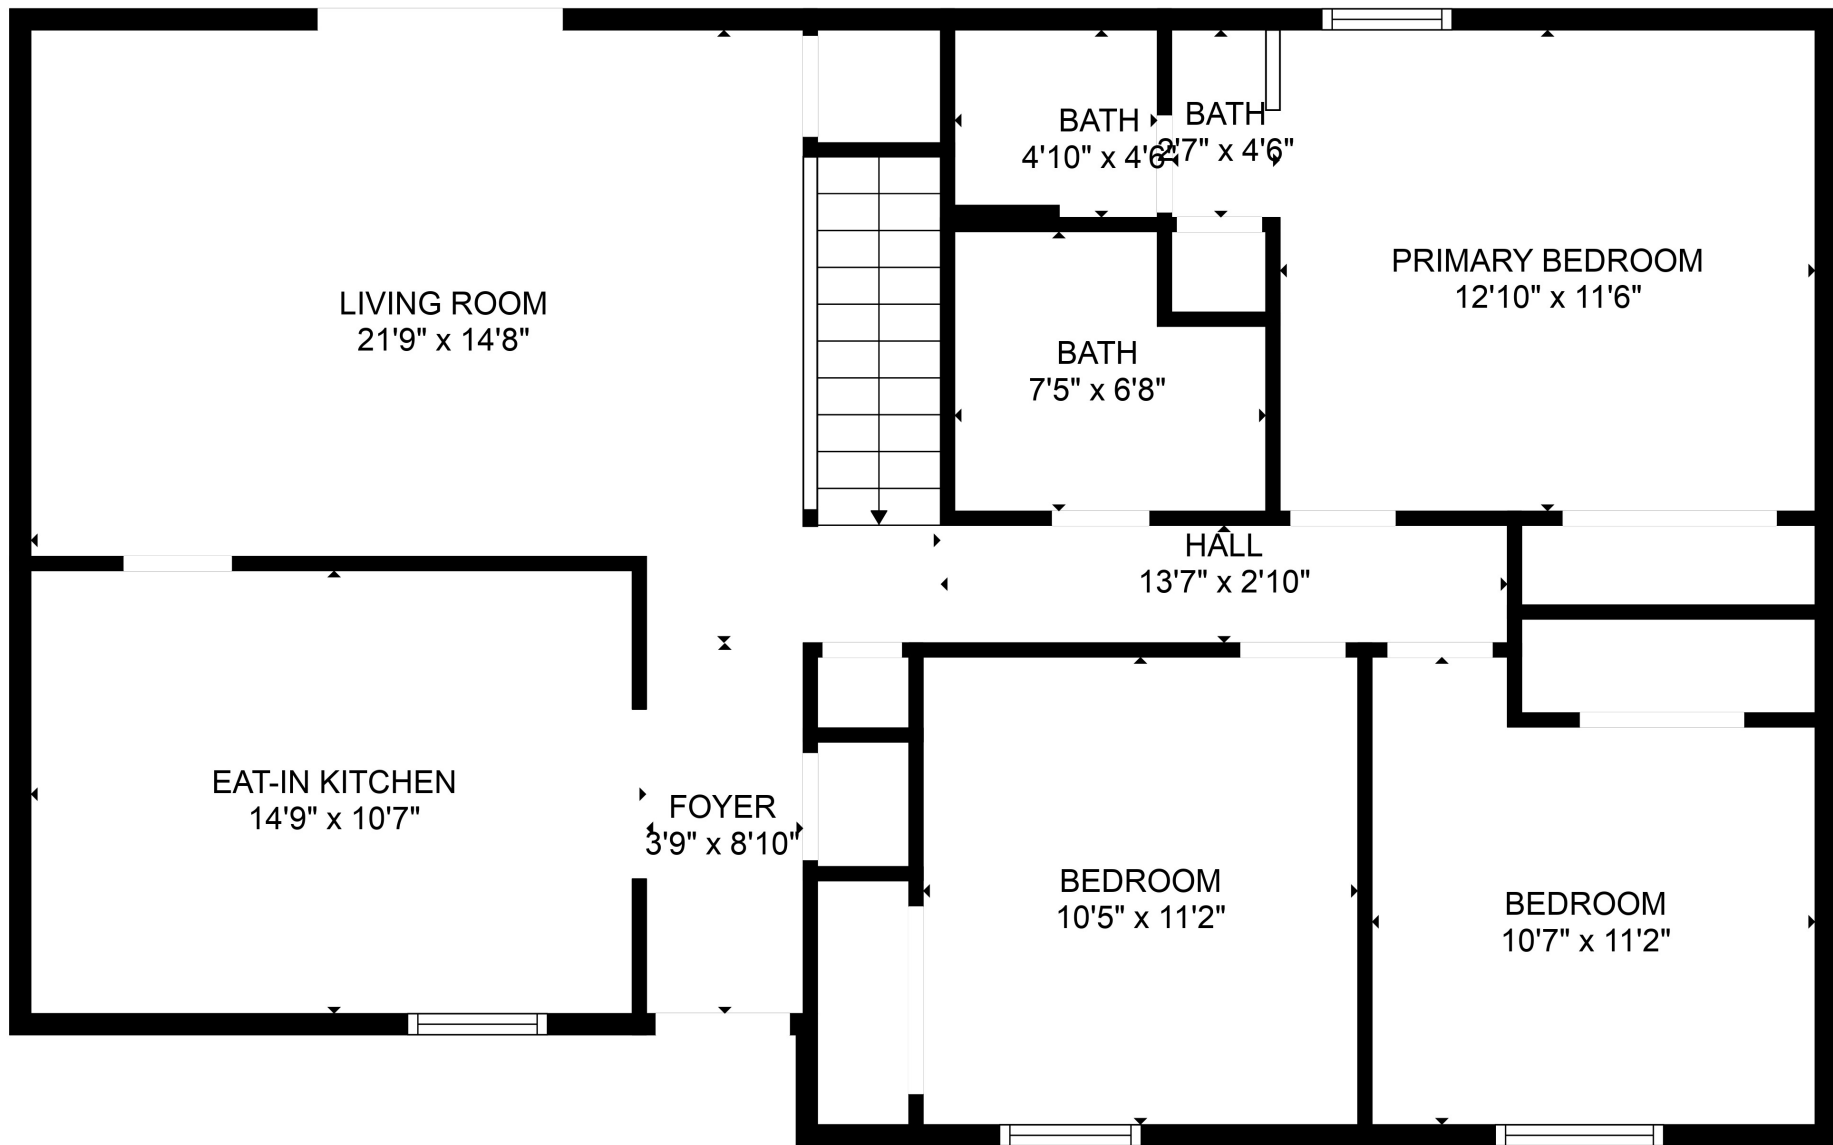

FLOOR 1

FLOOR 2

Total scanned area: 1694 sq. ft

Total scanned area: 1694 sq. ft

MEASUREMENTS ARE CALCULATED BY CUBICASA TECHNOLOGY. DEEMED HIGHLY RELIABLE BUT NOT GUARANTEED.

Total scanned area: 1694 sq. ft

MEASUREMENTS ARE CALCULATED BY CUBICASA TECHNOLOGY. DEEMED HIGHLY RELIABLE BUT NOT GUARANTEED.