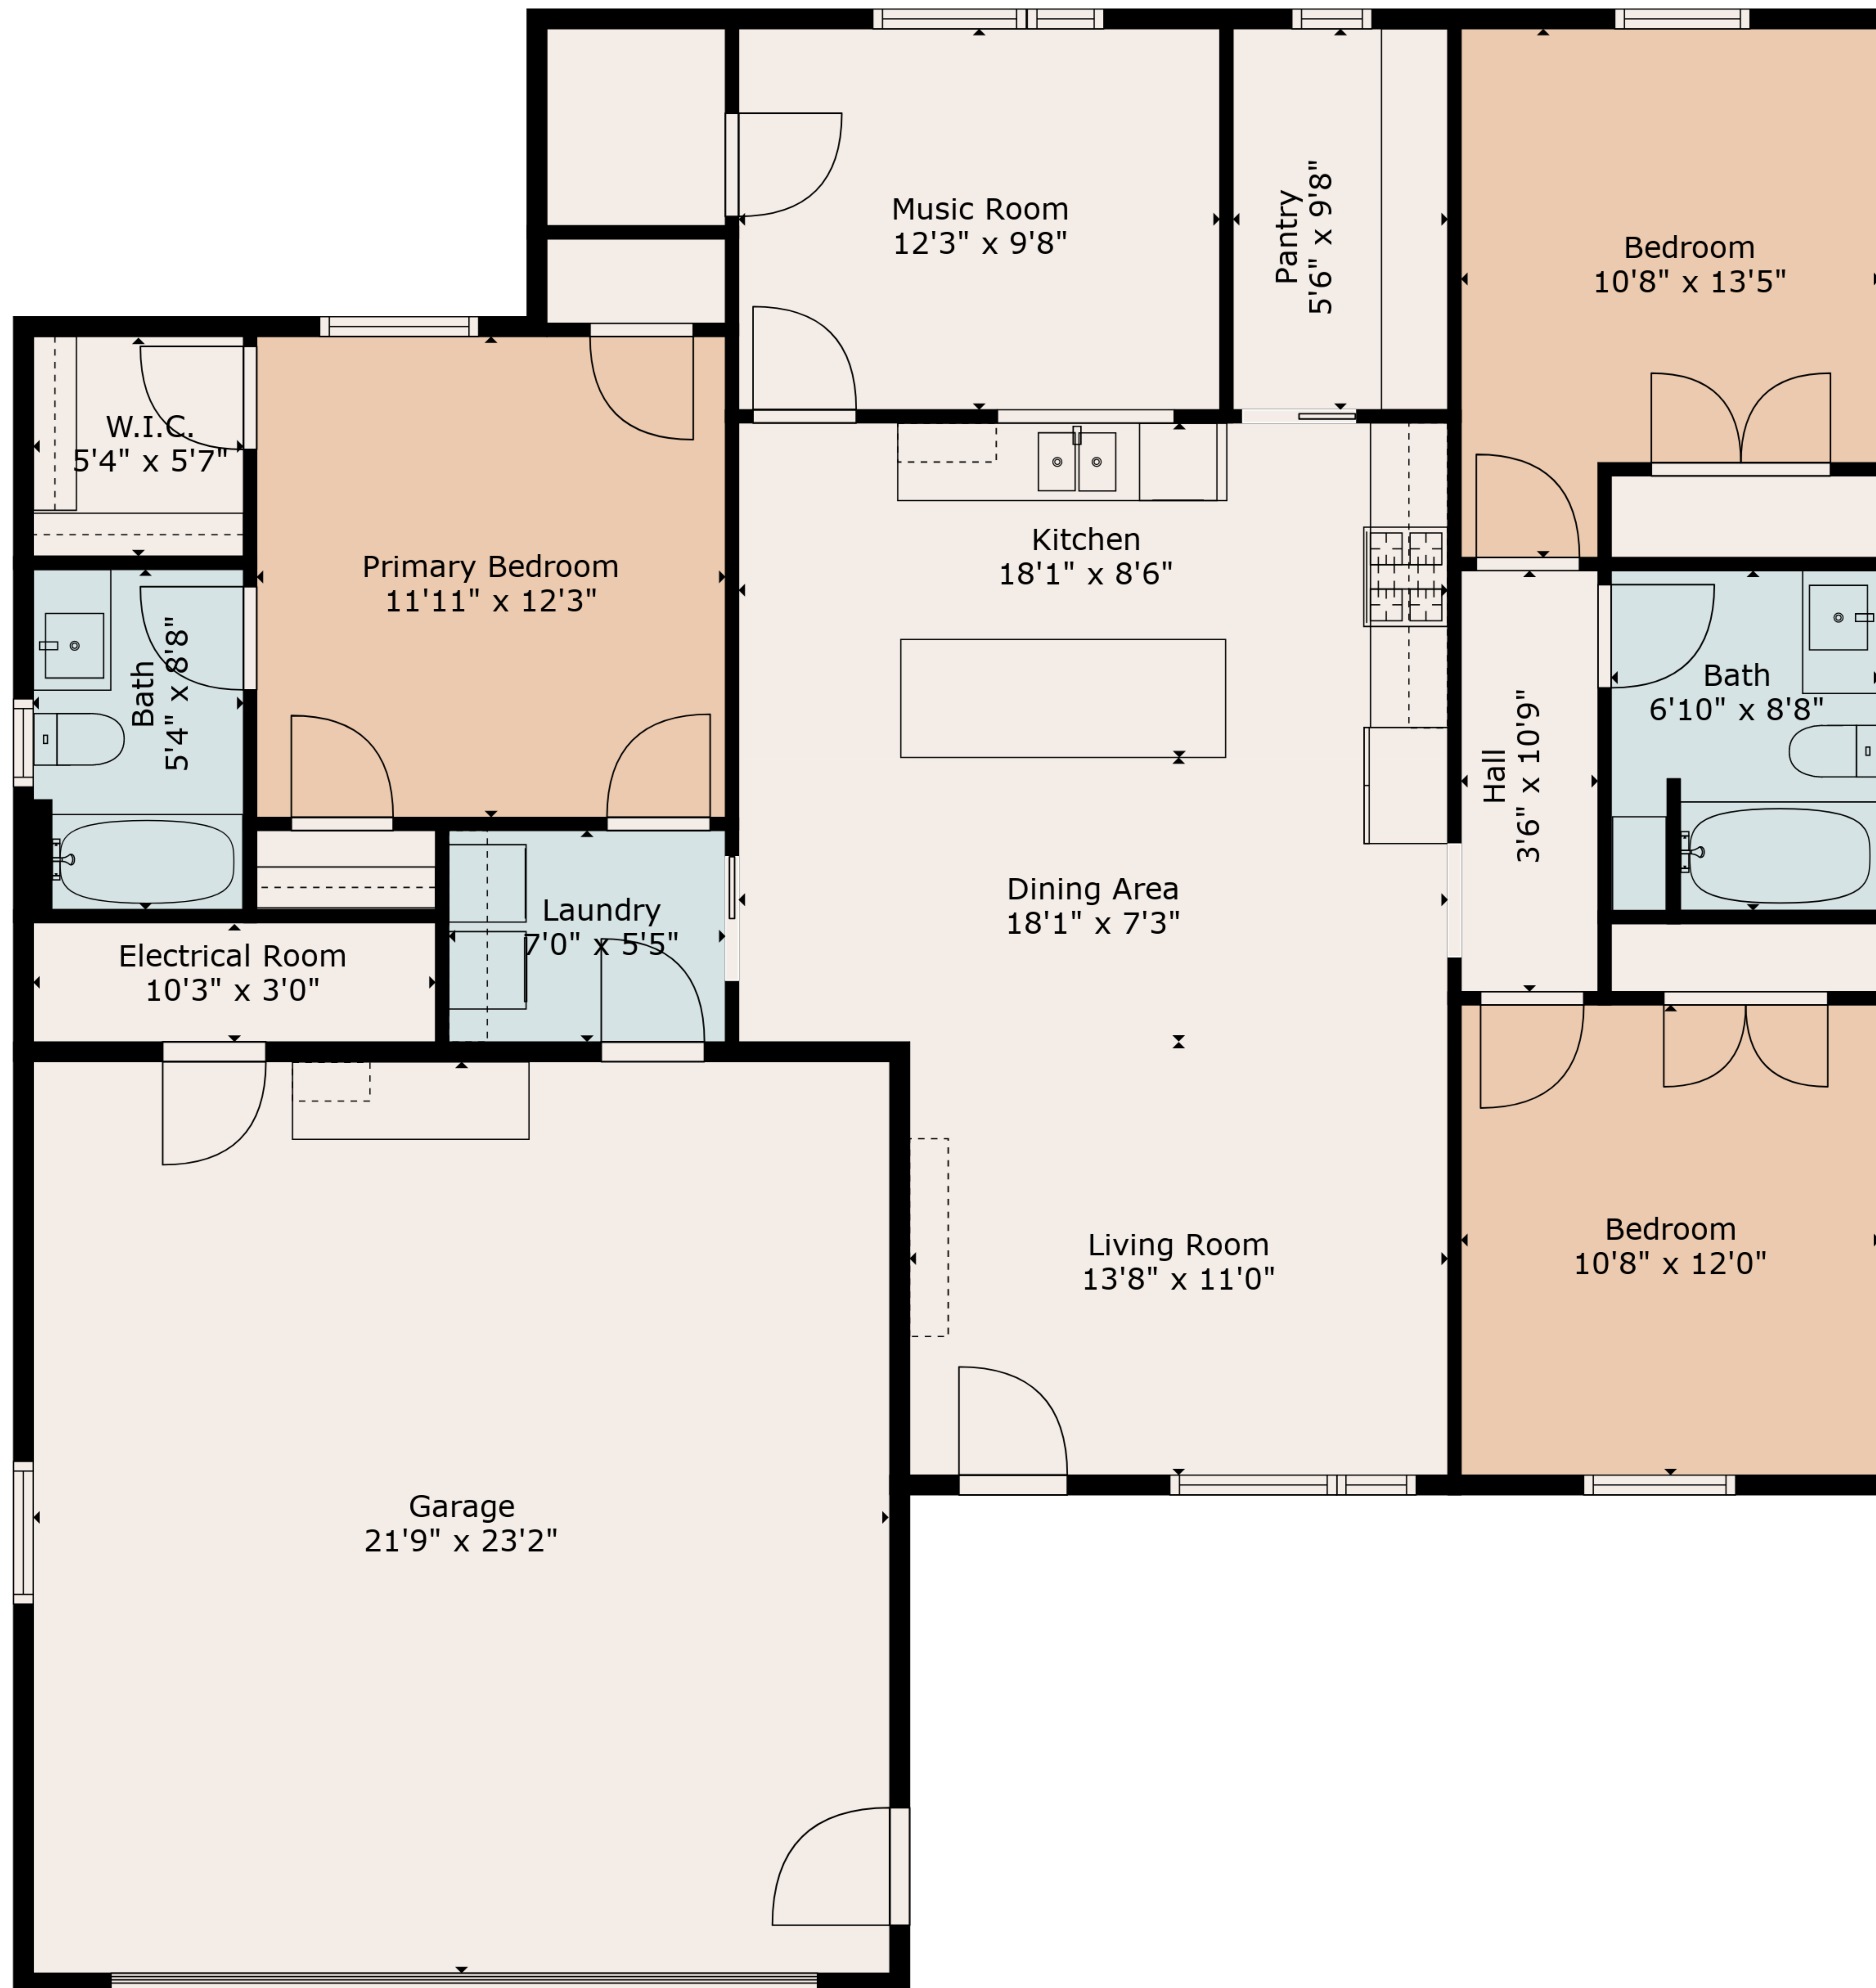

TOTAL: 1351 sq. ft
 FLOOR 1: 1351 sq. ft
 EXCLUDED AREAS: GARAGE: 505 sq. ft, ELECTRICAL ROOM: 31 sq. ft

Floor Plan Created By Cubicasa App. Measurements Deemed Highly Reliable But Not Guaranteed.

TOTAL: 1351 sq. ft
 FLOOR 1: 1351 sq. ft
 EXCLUDED AREAS: GARAGE: 505 sq. ft, ELECTRICAL ROOM: 31 sq. ft

Floor Plan Created By Cubicasa App. Measurements Deemed Highly Reliable But Not Guaranteed.