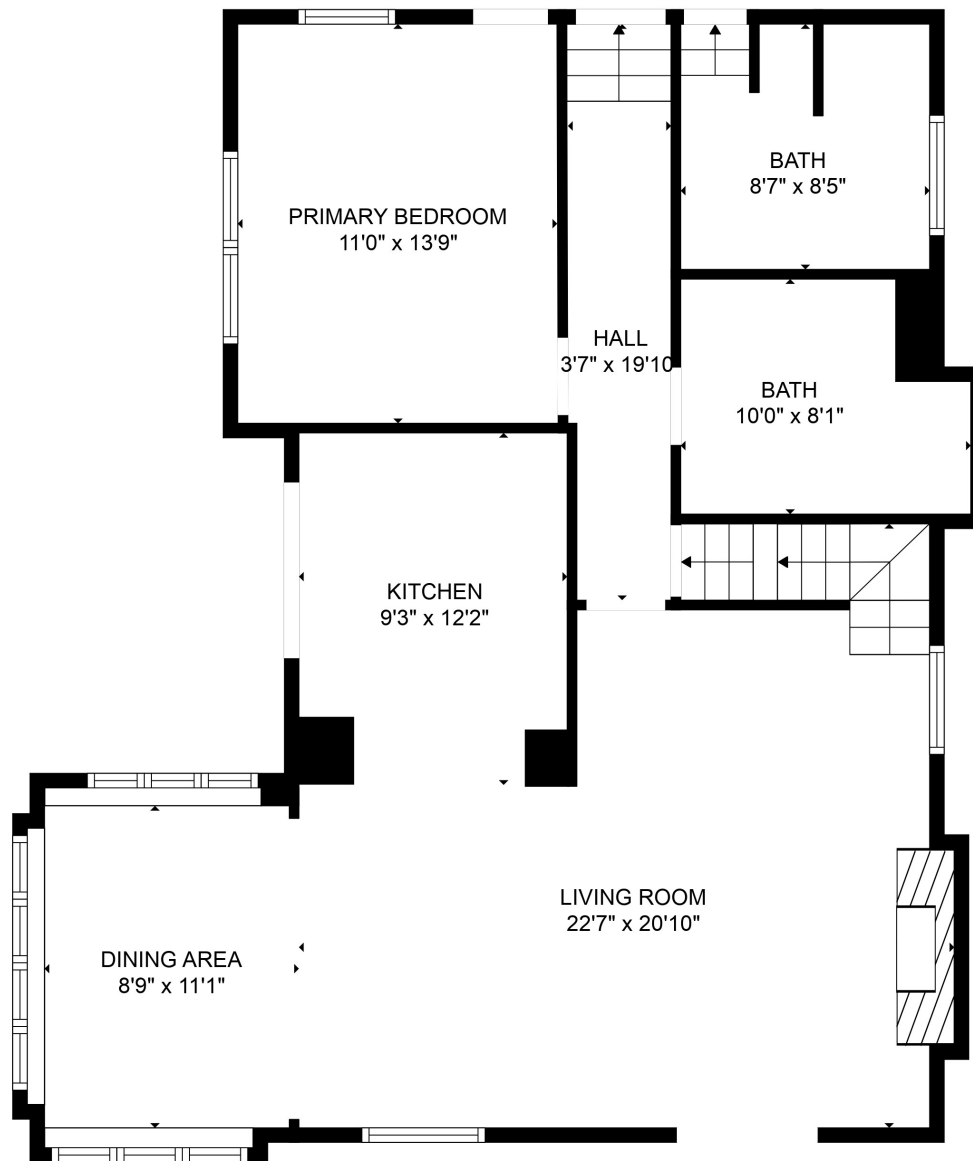

FLOOR 1

FLOOR 2

FLOOR 3

FLOOR 4

Total scanned area: 2506 sq. ft

Total scanned area: 2506 sq. ft

MEASUREMENTS ARE CALCULATED BY CUBICASA TECHNOLOGY. DEEMED HIGHLY RELIABLE BUT NOT GUARANTEED.

Total scanned area: 2506 sq. ft

MEASUREMENTS ARE CALCULATED BY CUBICASA TECHNOLOGY. DEEMED HIGHLY RELIABLE BUT NOT GUARANTEED.

Total scanned area: 2506 sq. ft

MEASUREMENTS ARE CALCULATED BY CUBICASA TECHNOLOGY. DEEMED HIGHLY RELIABLE BUT NOT GUARANTEED.

Total scanned area: 2506 sq. ft

MEASUREMENTS ARE CALCULATED BY CUBICASA TECHNOLOGY, DEEMED HIGHLY RELIABLE BUT NOT GUARANTEED.