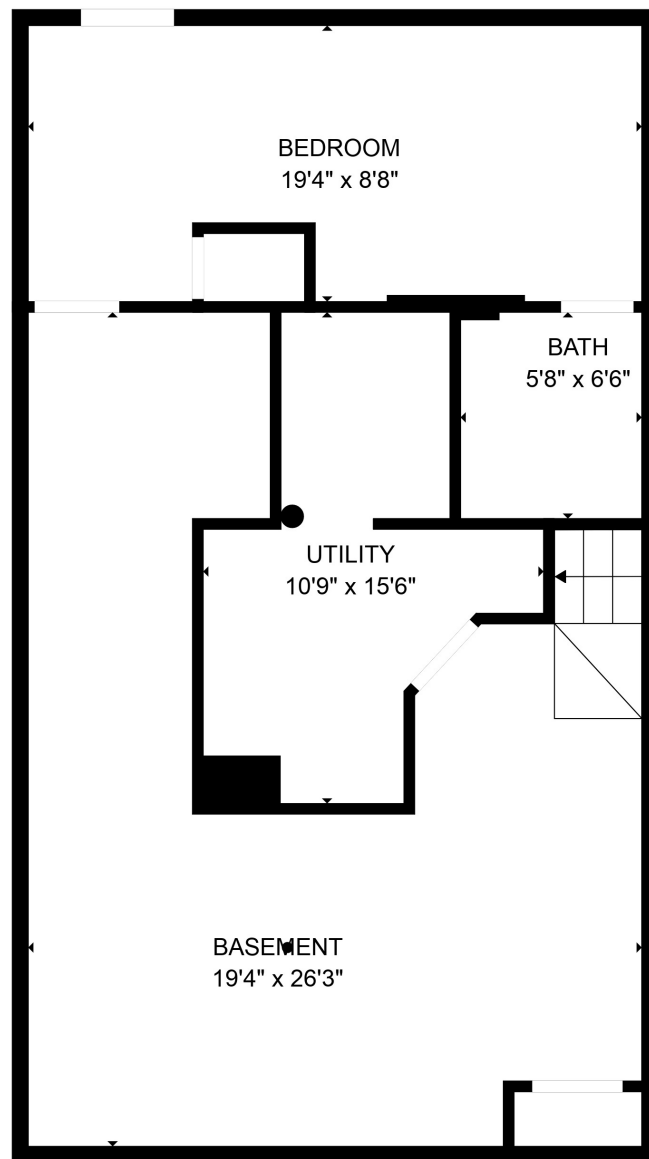

FLOOR 1

FLOOR 2

FLOOR 3

FLOOR 4

Total scanned area: 2506 sq. ft

Total scanned area: 2506 sq. ft

MEASUREMENTS ARE CALCULATED BY CUBICASA TECHNOLOGY. DEEMED HIGHLY RELIABLE BUT NOT GUARANTEED.

Total scanned area: 2506 sq. ft

MEASUREMENTS ARE CALCULATED BY CUBICASA TECHNOLOGY. DEEMED HIGHLY RELIABLE BUT NOT GUARANTEED.

Total scanned area: 2506 sq. ft

MEASUREMENTS ARE CALCULATED BY CUBICASA TECHNOLOGY. DEEMED HIGHLY RELIABLE BUT NOT GUARANTEED.

Total scanned area: 2506 sq. ft

MEASUREMENTS ARE CALCULATED BY CUBICASA TECHNOLOGY, DEEMED HIGHLY RELIABLE BUT NOT GUARANTEED.