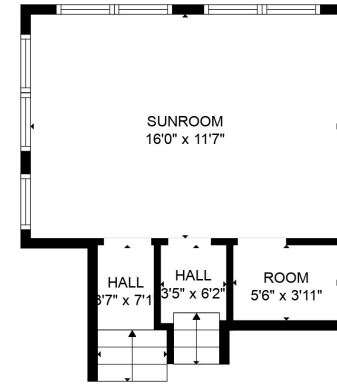

FLOOR 1

FLOOR 2

FLOOR 3

FLOOR 4

Total scanned area: 2506 sq. ft

Total scanned area: 2506 sq. ft

MEASUREMENTS ARE CALCULATED BY CUBICASA TECHNOLOGY. DEEMED HIGHLY RELIABLE BUT NOT GUARANTEED.

Total scanned area: 2506 sq. ft

MEASUREMENTS ARE CALCULATED BY CUBICASA TECHNOLOGY. DEEMED HIGHLY RELIABLE BUT NOT GUARANTEED.

Total scanned area: 2506 sq. ft

MEASUREMENTS ARE CALCULATED BY CUBICASA TECHNOLOGY. DEEMED HIGHLY RELIABLE BUT NOT GUARANTEED.

Total scanned area: 2506 sq. ft

MEASUREMENTS ARE CALCULATED BY CUBICASA TECHNOLOGY, DEEMED HIGHLY RELIABLE BUT NOT GUARANTEED.