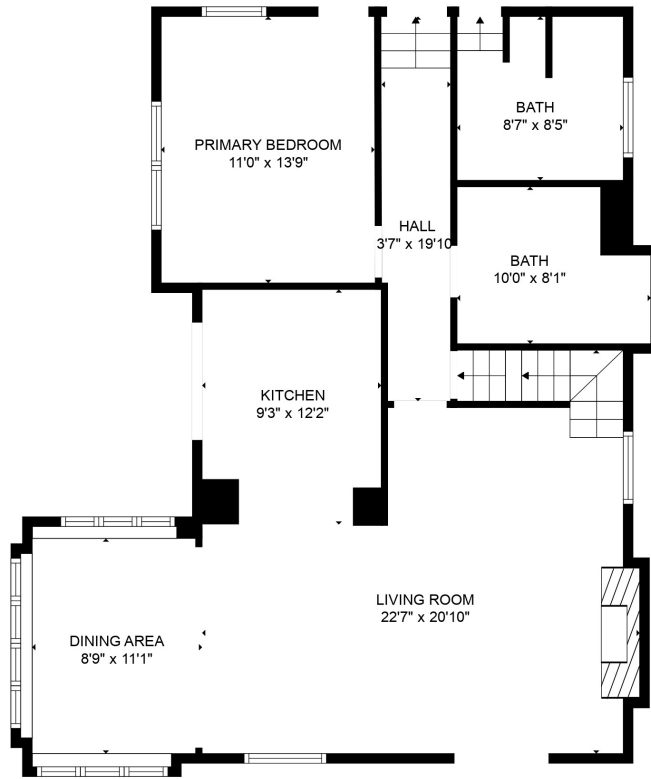

FLOOR 1

FLOOR 2

FLOOR 3

FLOOR 4

Total scanned area: 2506 sq. ft

Total scanned area: 2506 sq. ft

MEASUREMENTS ARE CALCULATED BY CUBICASA TECHNOLOGY. DEEMED HIGHLY RELIABLE BUT NOT GUARANTEED.

Total scanned area: 2506 sq. ft

MEASUREMENTS ARE CALCULATED BY CUBICASA TECHNOLOGY. DEEMED HIGHLY RELIABLE BUT NOT GUARANTEED.

Total scanned area: 2506 sq. ft

MEASUREMENTS ARE CALCULATED BY CUBICASA TECHNOLOGY. DEEMED HIGHLY RELIABLE BUT NOT GUARANTEED.

Total scanned area: 2506 sq. ft

MEASUREMENTS ARE CALCULATED BY CUBICASA TECHNOLOGY, DEEMED HIGHLY RELIABLE BUT NOT GUARANTEED.