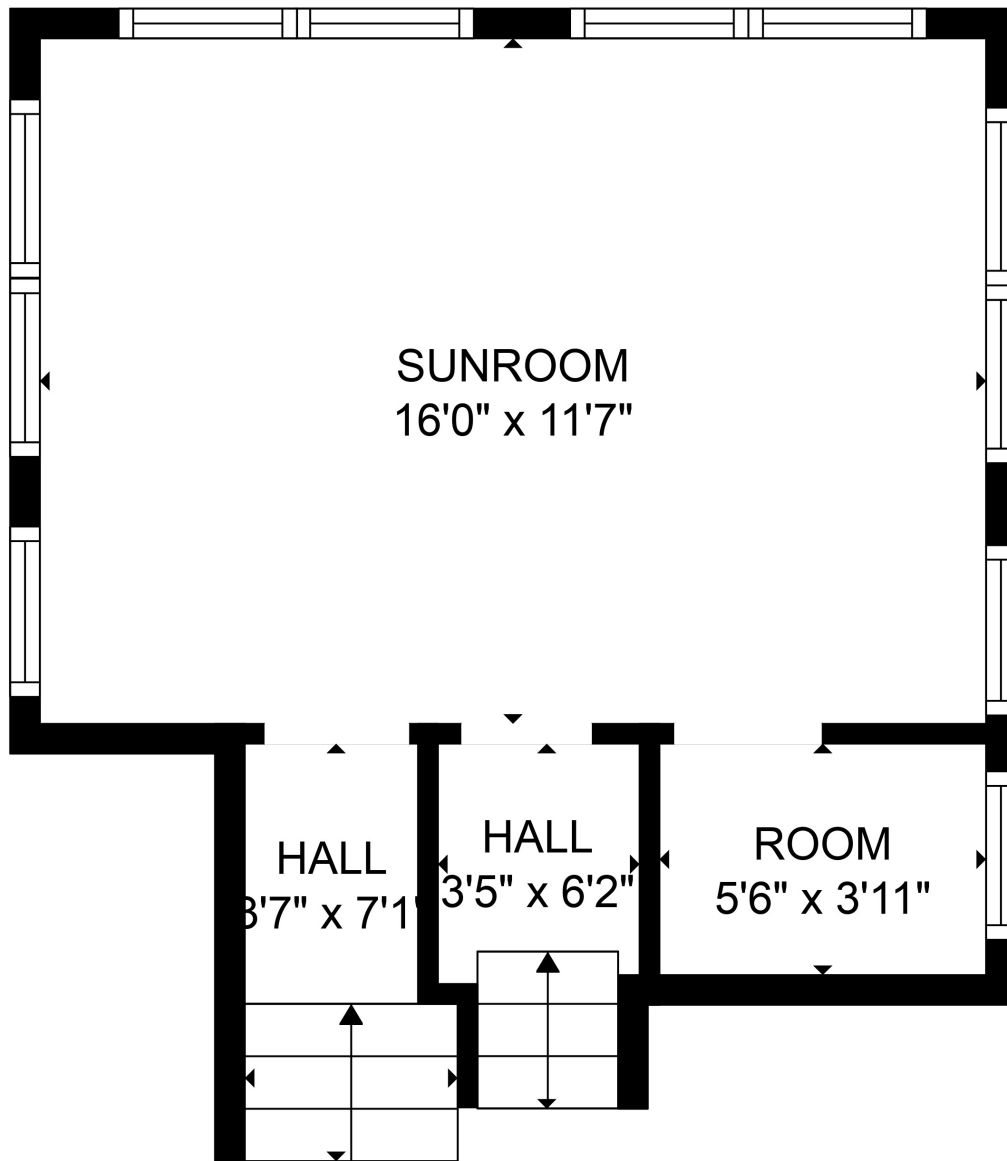

FLOOR 1

FLOOR 2

FLOOR 3

FLOOR 4

Total scanned area: 2506 sq. ft

Total scanned area: 2506 sq. ft

MEASUREMENTS ARE CALCULATED BY CUBICASA TECHNOLOGY. DEEMED HIGHLY RELIABLE BUT NOT GUARANTEED.

Total scanned area: 2506 sq. ft

MEASUREMENTS ARE CALCULATED BY CUBICASA TECHNOLOGY. DEEMED HIGHLY RELIABLE BUT NOT GUARANTEED.

Total scanned area: 2506 sq. ft

MEASUREMENTS ARE CALCULATED BY CUBICASA TECHNOLOGY. DEEMED HIGHLY RELIABLE BUT NOT GUARANTEED.

Total scanned area: 2506 sq. ft

MEASUREMENTS ARE CALCULATED BY CUBICASA TECHNOLOGY, DEEMED HIGHLY RELIABLE BUT NOT GUARANTEED.