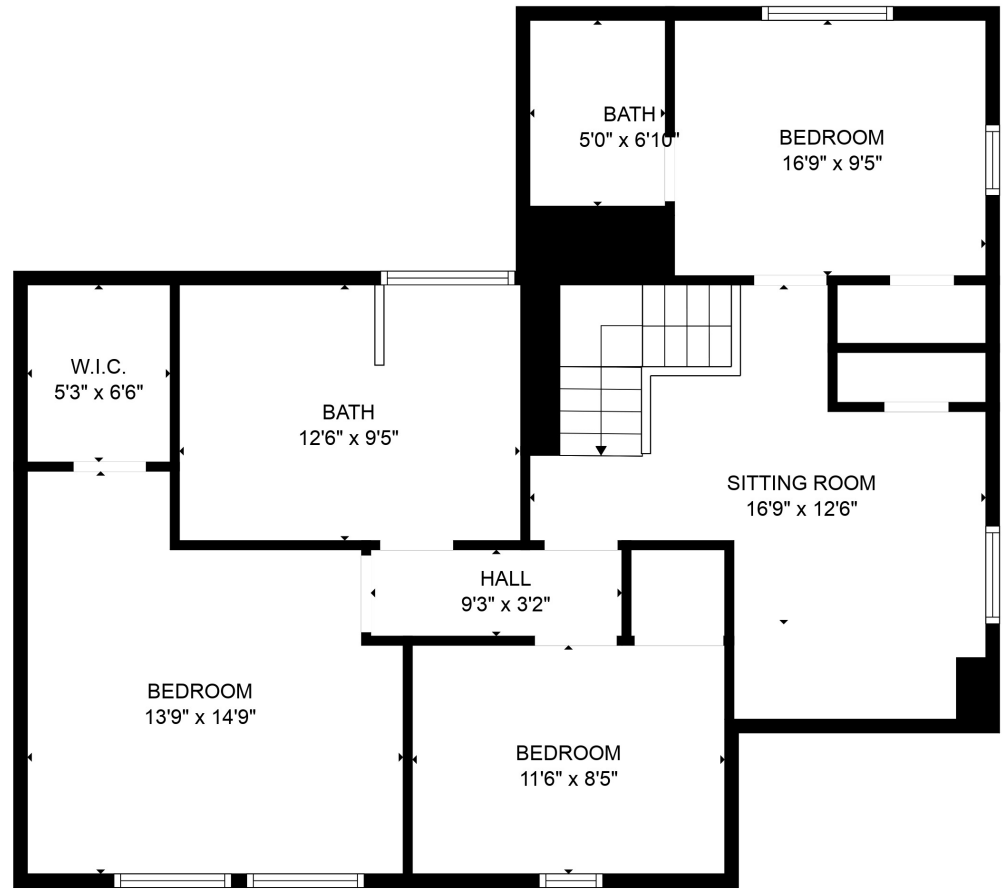

FLOOR 2

FLOOR 1

Total scanned area: 2734 sq. ft

Total scanned area: 2734 sq. ft

Total scanned area: 2734 sq. ft

MEASUREMENTS ARE CALCULATED BY CUBICASA TECHNOLOGY. DEEMED HIGHLY RELIABLE BUT NOT GUARANTEED.