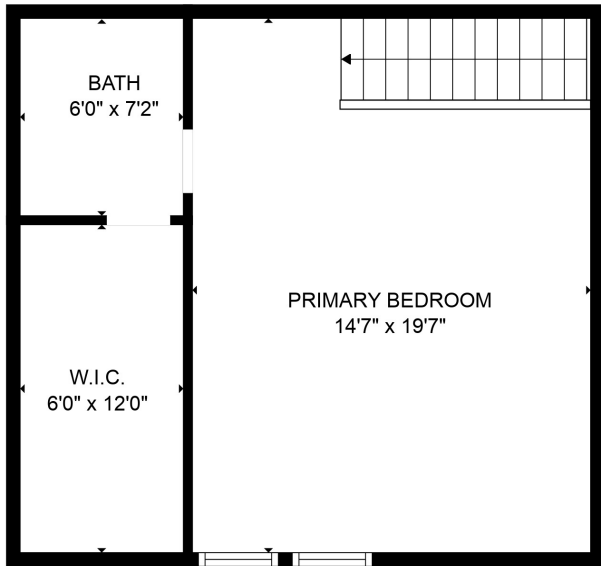

FLOOR 2

FLOOR 1

Total scanned area: 2734 sq. ft

Total scanned area: 2734 sq. ft

Total scanned area: 2734 sq. ft

MEASUREMENTS ARE CALCULATED BY CUBICASA TECHNOLOGY. DEEMED HIGHLY RELIABLE BUT NOT GUARANTEED.