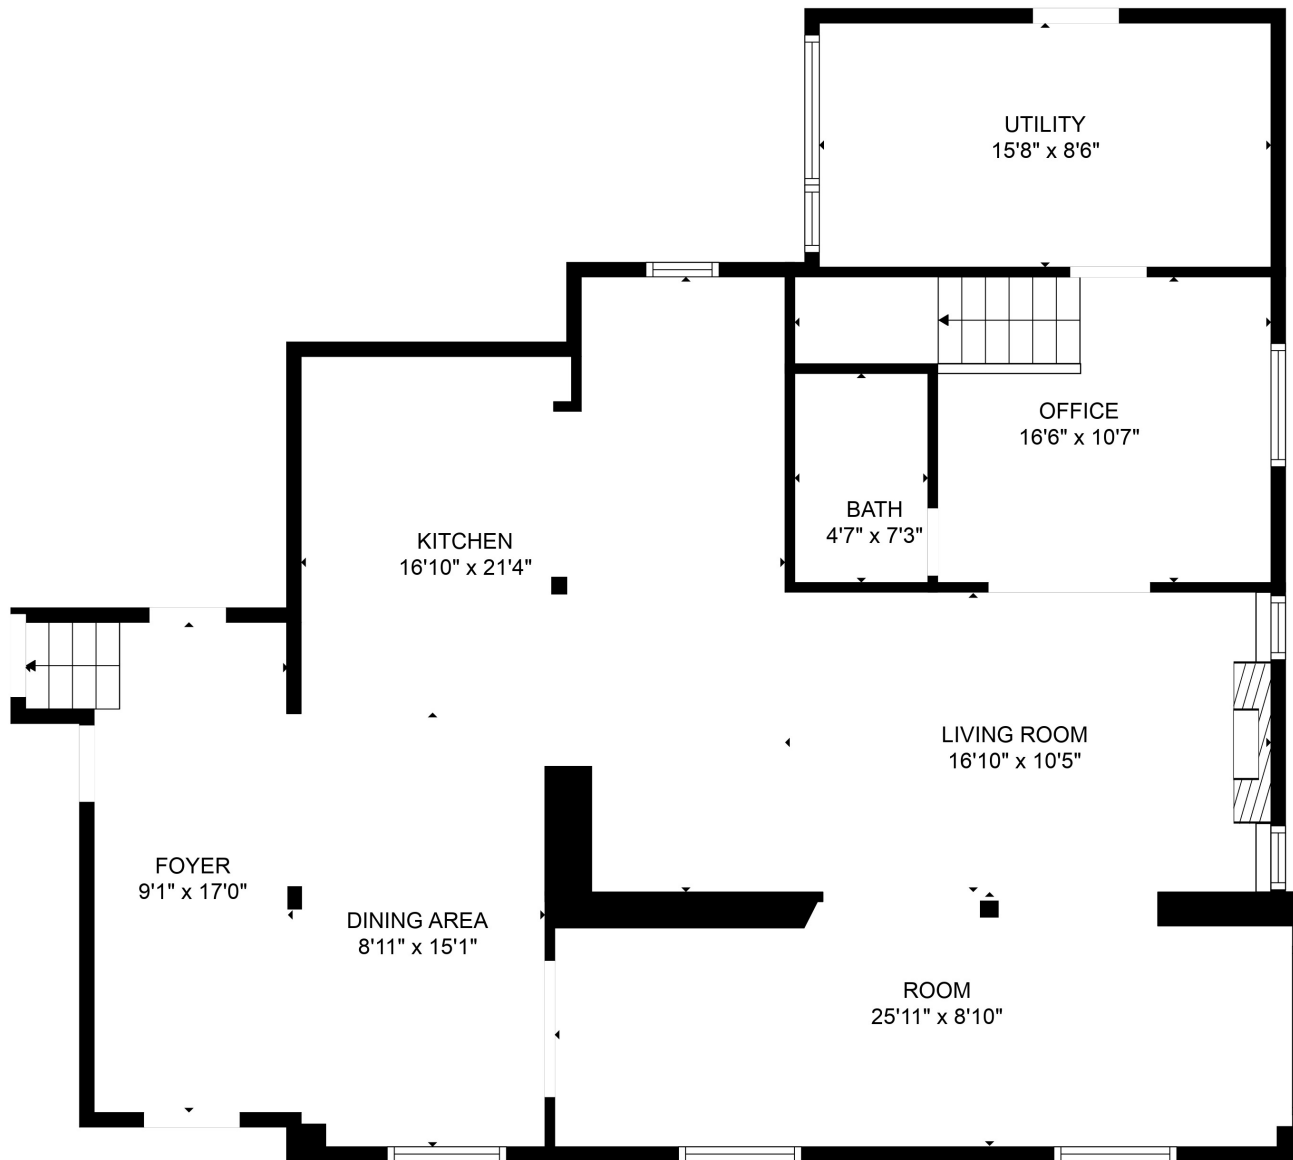

FLOOR 2

FLOOR 1

Total scanned area: 2734 sq. ft

Total scanned area: 2734 sq. ft

Total scanned area: 2734 sq. ft

MEASUREMENTS ARE CALCULATED BY CUBICASA TECHNOLOGY. DEEMED HIGHLY RELIABLE BUT NOT GUARANTEED.