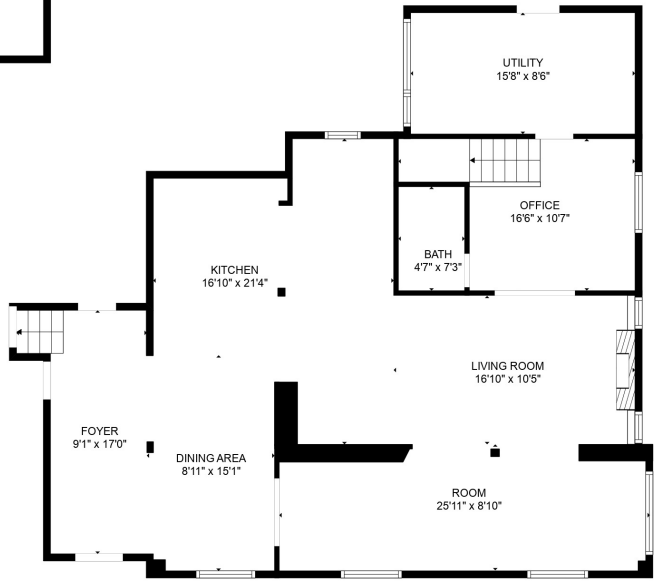

FLOOR 2

FLOOR 1

Total scanned area: 2734 sq. ft

Total scanned area: 2734 sq. ft

Total scanned area: 2734 sq. ft

MEASUREMENTS ARE CALCULATED BY CUBICASA TECHNOLOGY. DEEMED HIGHLY RELIABLE BUT NOT GUARANTEED.