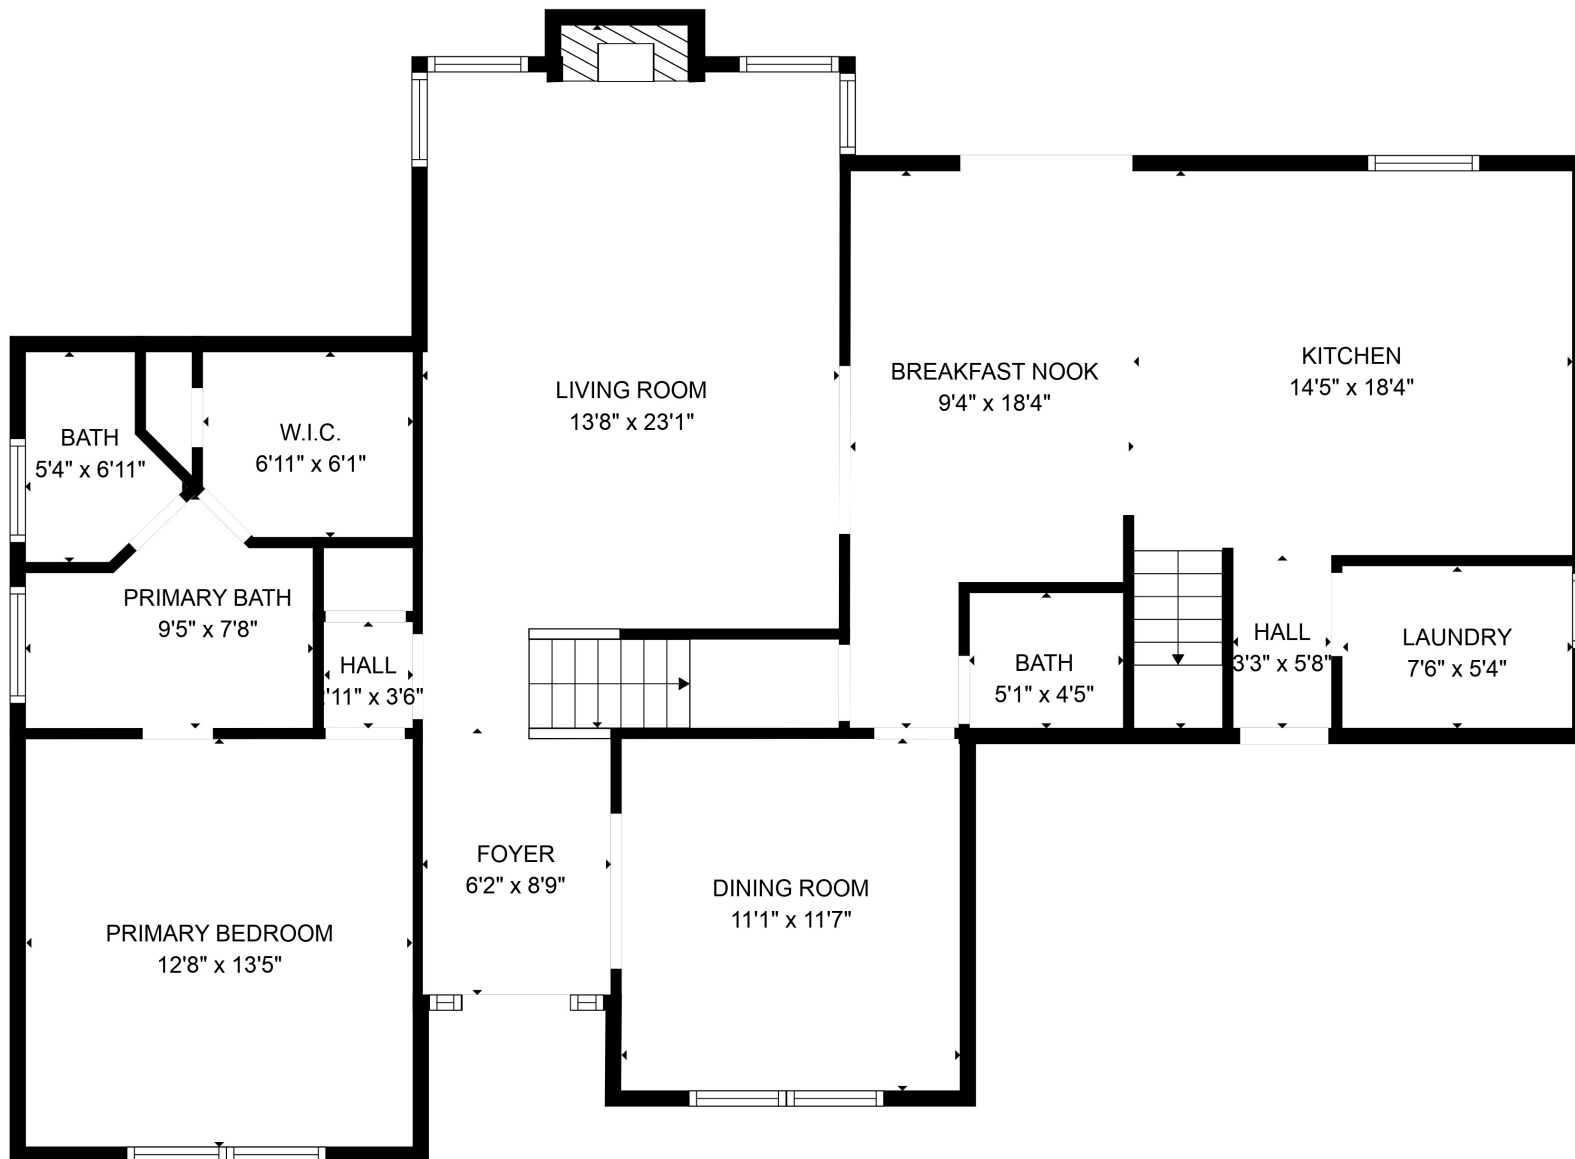

FLOOR 3

FLOOR 1

FLOOR 2

Total scanned area: 2164 sq. ft

SIZES AND DIMENSIONS ARE APPROXIMATE. ACTUAL MAY VARY.

Total scanned area: 2164 sq. ft

SIZES AND DIMENSIONS ARE APPROXIMATE. ACTUAL MAY VARY.

Total scanned area: 2164 sq. ft

SIZES AND DIMENSIONS ARE APPROXIMATE. ACTUAL MAY VARY.

Total scanned area: 2164 sq. ft

SIZES AND DIMENSIONS ARE APPROXIMATE. ACTUAL MAY VARY.