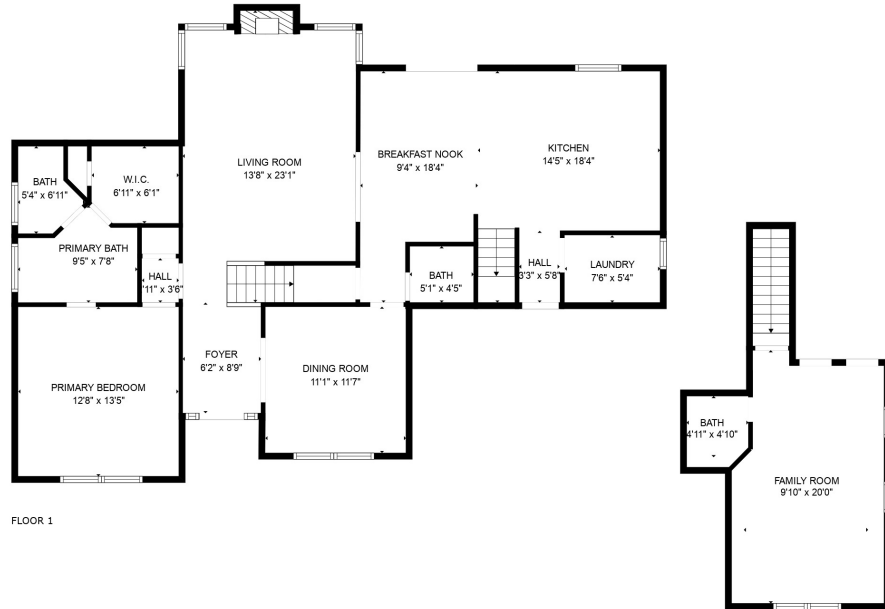

FLOOR 3

FLOOR 1

FLOOR 2

Total scanned area: 2164 sq. ft

SIZES AND DIMENSIONS ARE APPROXIMATE. ACTUAL MAY VARY.

Total scanned area: 2164 sq. ft

SIZES AND DIMENSIONS ARE APPROXIMATE. ACTUAL MAY VARY.

Total scanned area: 2164 sq. ft

SIZES AND DIMENSIONS ARE APPROXIMATE. ACTUAL MAY VARY.

Total scanned area: 2164 sq. ft

SIZES AND DIMENSIONS ARE APPROXIMATE. ACTUAL MAY VARY.