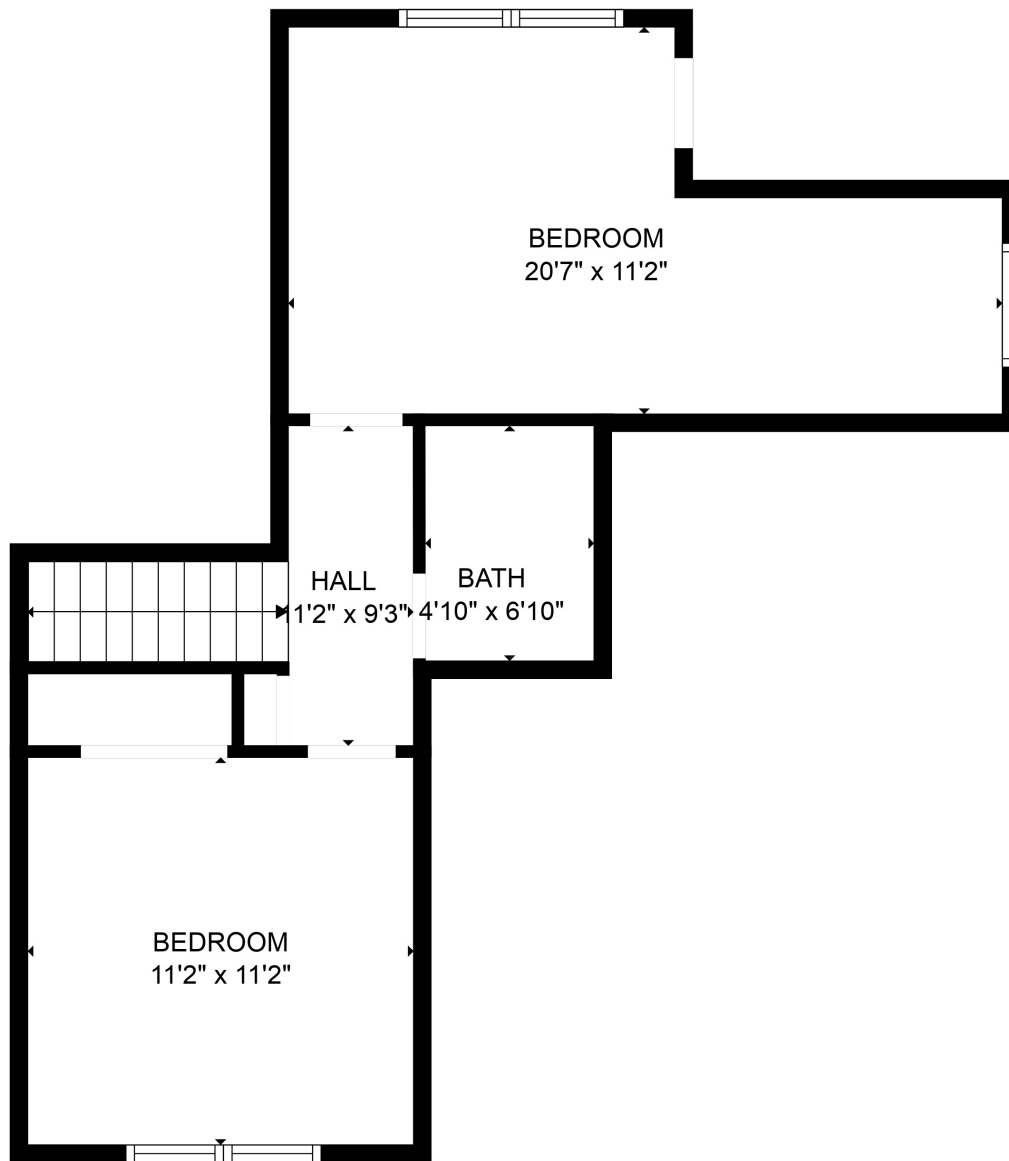

FLOOR 3

FLOOR 1

FLOOR 2

Total scanned area: 2164 sq. ft

SIZES AND DIMENSIONS ARE APPROXIMATE. ACTUAL MAY VARY.

Total scanned area: 2164 sq. ft

SIZES AND DIMENSIONS ARE APPROXIMATE. ACTUAL MAY VARY.

Total scanned area: 2164 sq. ft

SIZES AND DIMENSIONS ARE APPROXIMATE. ACTUAL MAY VARY.

Total scanned area: 2164 sq. ft

SIZES AND DIMENSIONS ARE APPROXIMATE. ACTUAL MAY VARY.