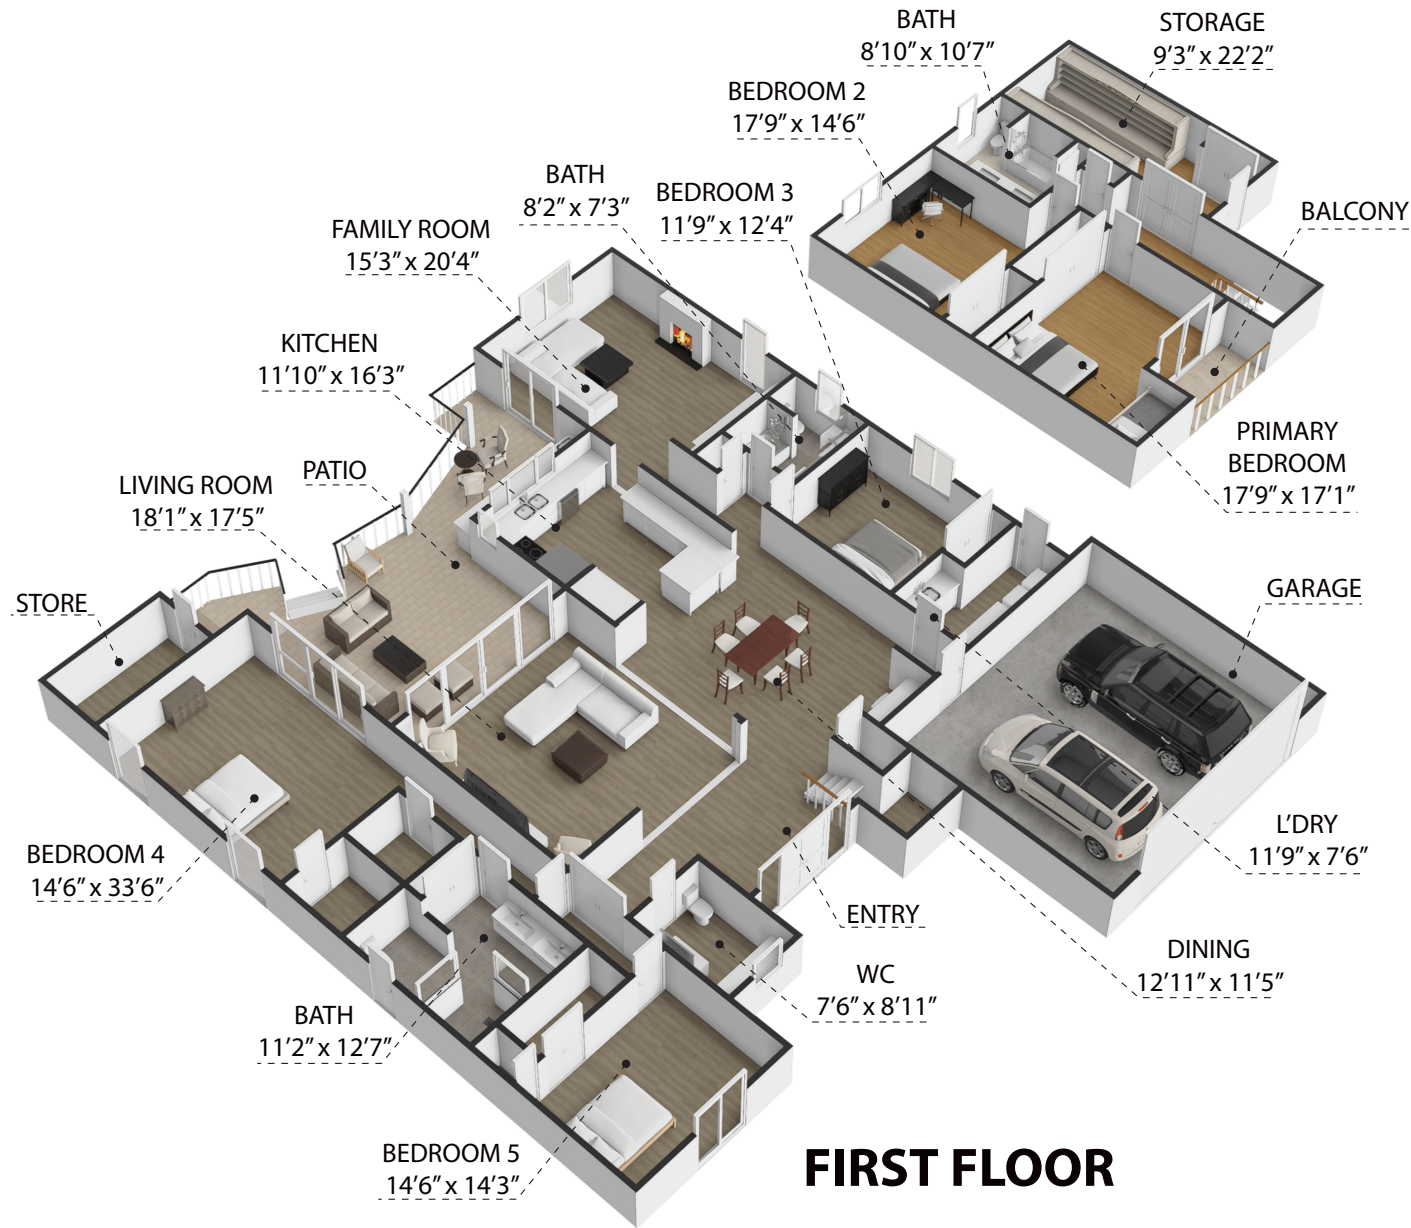

SECOND FLOOR

FIRST FLOOR

347 Ardenwood Drive, Englewood, FL, 34223

TOTAL APPROX. FLOOR AREA 3,751 SQ.FT

Whilst every attempt has been made to ensure the accuracy of the floor plan contained here, measurements of doors, windows, rooms and any other items are approximate and no responsibility is taken for any error, omission, or misstatement. This plan is for illustrative purposes only and should be used as such by any prospective purchaser.