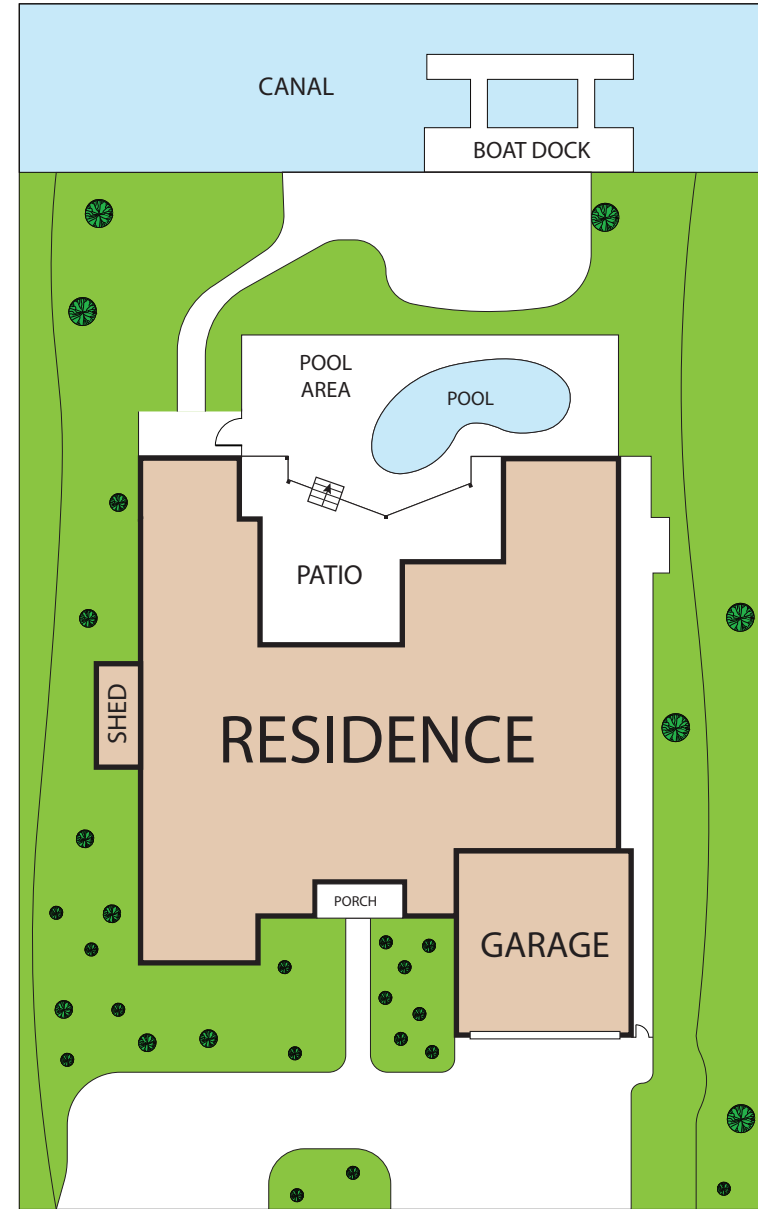

SECOND FLOOR

FIRST FLOOR

347 Ardenwood Drive, Englewood, FL, 34223

TOTAL APPROX. FLOOR AREA 3,751 SQ.FT

Whilst every attempt has been made to ensure the accuracy of the floor plan contained here, measurements of doors, windows, rooms and any other items are approximate and no responsibility is taken for any error, omission, or misstatement. This plan is for illustrative purposes only and should be used as such by any prospective purchaser.