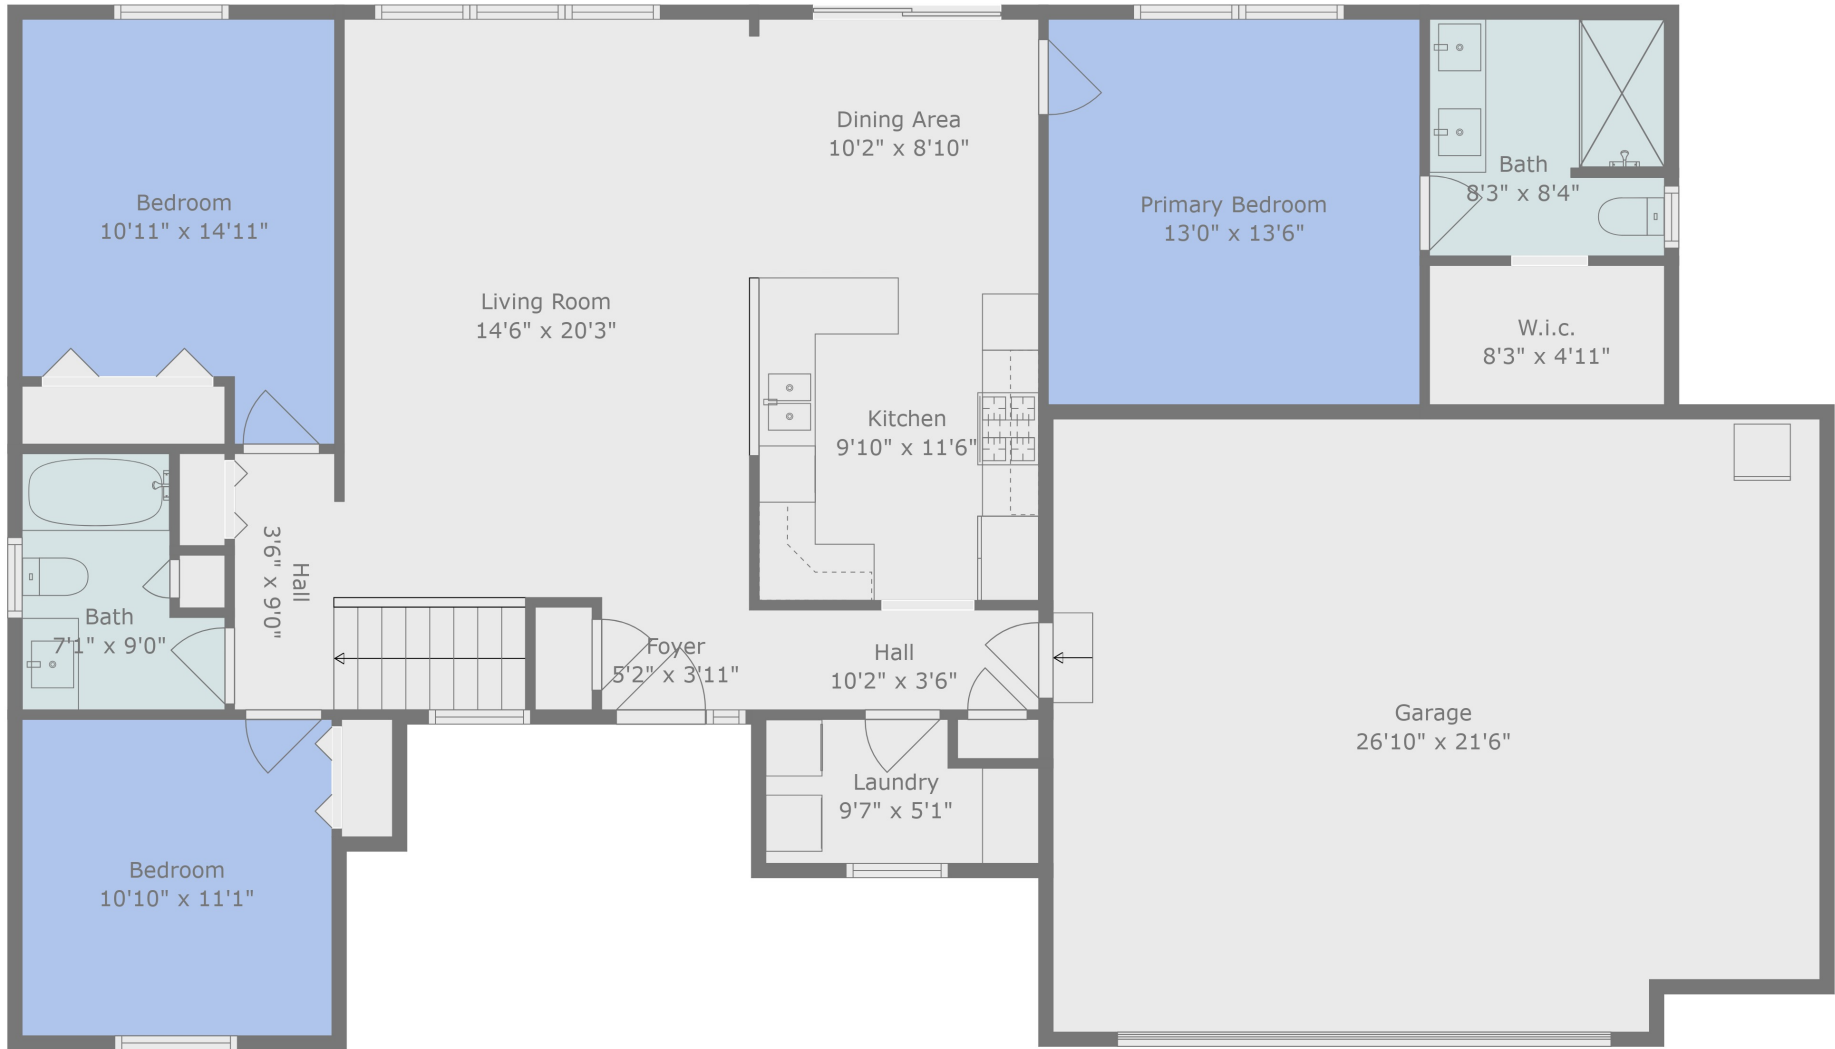

Floor 2

Floor 1

**TOTAL: 2102 sq. ft**  
 Below Ground: 759 sq. ft, FLOOR 2: 1343 sq. ft  
 EXCLUDED AREAS: STORAGE: 284 sq. ft, ELECTRICAL ROOM: 240 sq. ft, GARAGE: 566 sq. ft

Measurements Are Deemed Highly Reliable, But Not Guaranteed.

**TOTAL: 2102 sq. ft**  
Below Ground: 759 sq. ft, FLOOR 2: 1343 sq. ft  
EXCLUDED AREAS: STORAGE: 284 sq. ft, ELECTRICAL ROOM: 240 sq. ft, GARAGE: 566 sq. ft

Measurements Are Deemed Highly Reliable, But Not Guaranteed.