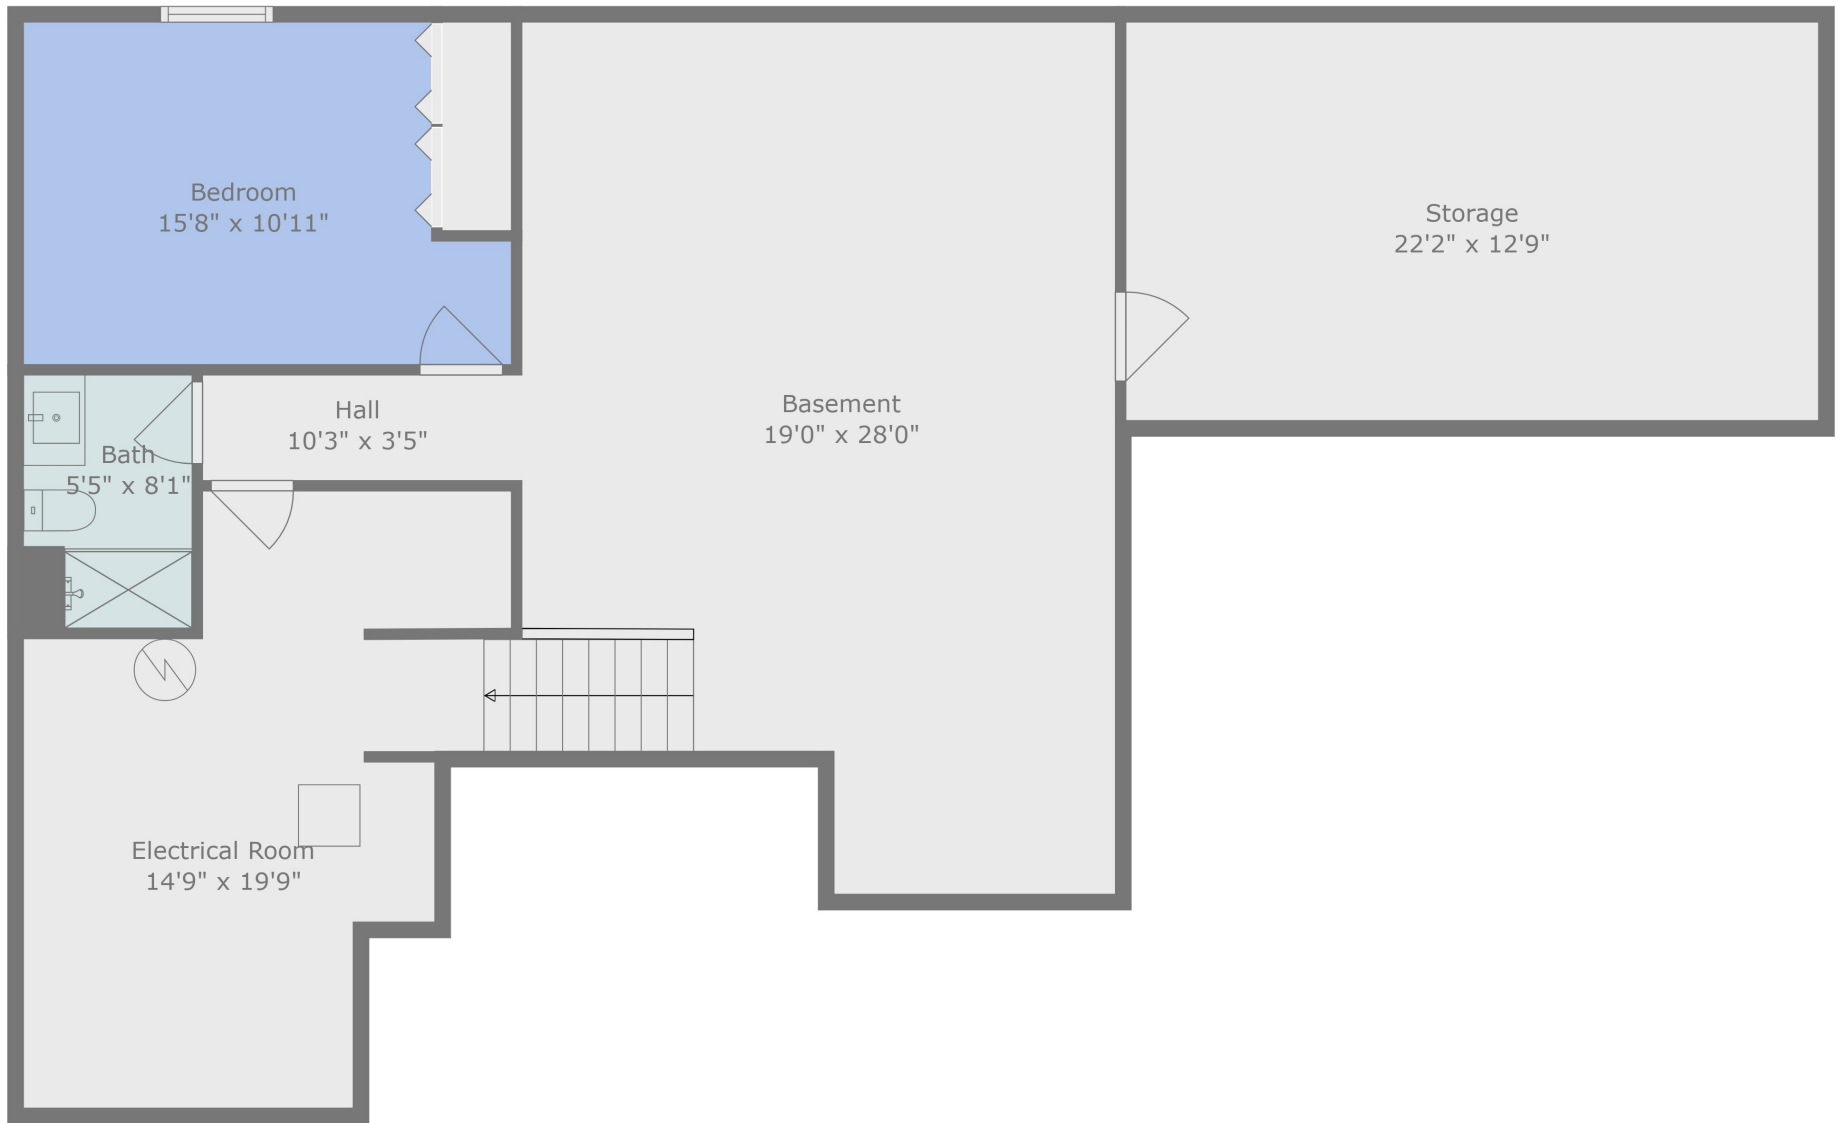

Floor 2

Floor 1

**TOTAL: 2102 sq. ft**  
 Below Ground: 759 sq. ft, FLOOR 2: 1343 sq. ft  
 EXCLUDED AREAS: STORAGE: 284 sq. ft, ELECTRICAL ROOM: 240 sq. ft, GARAGE: 566 sq. ft

Measurements Are Deemed Highly Reliable, But Not Guaranteed.

**TOTAL: 2102 sq. ft**  
Below Ground: 759 sq. ft, FLOOR 2: 1343 sq. ft  
EXCLUDED AREAS: STORAGE: 284 sq. ft, ELECTRICAL ROOM: 240 sq. ft, GARAGE: 566 sq. ft

Measurements Are Deemed Highly Reliable, But Not Guaranteed.