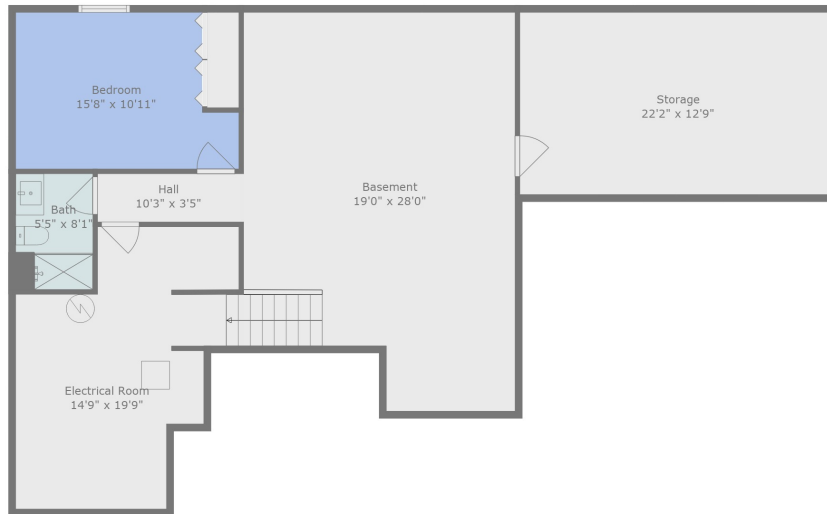

Floor 2

Floor 1

**TOTAL: 2102 sq. ft**  
 Below Ground: 759 sq. ft, FLOOR 2: 1343 sq. ft  
 EXCLUDED AREAS: STORAGE: 284 sq. ft, ELECTRICAL ROOM: 240 sq. ft, GARAGE: 566 sq. ft

Measurements Are Deemed Highly Reliable, But Not Guaranteed.

**TOTAL: 2102 sq. ft**  
Below Ground: 759 sq. ft, FLOOR 2: 1343 sq. ft  
EXCLUDED AREAS: STORAGE: 284 sq. ft, ELECTRICAL ROOM: 240 sq. ft, GARAGE: 566 sq. ft

Measurements Are Deemed Highly Reliable, But Not Guaranteed.