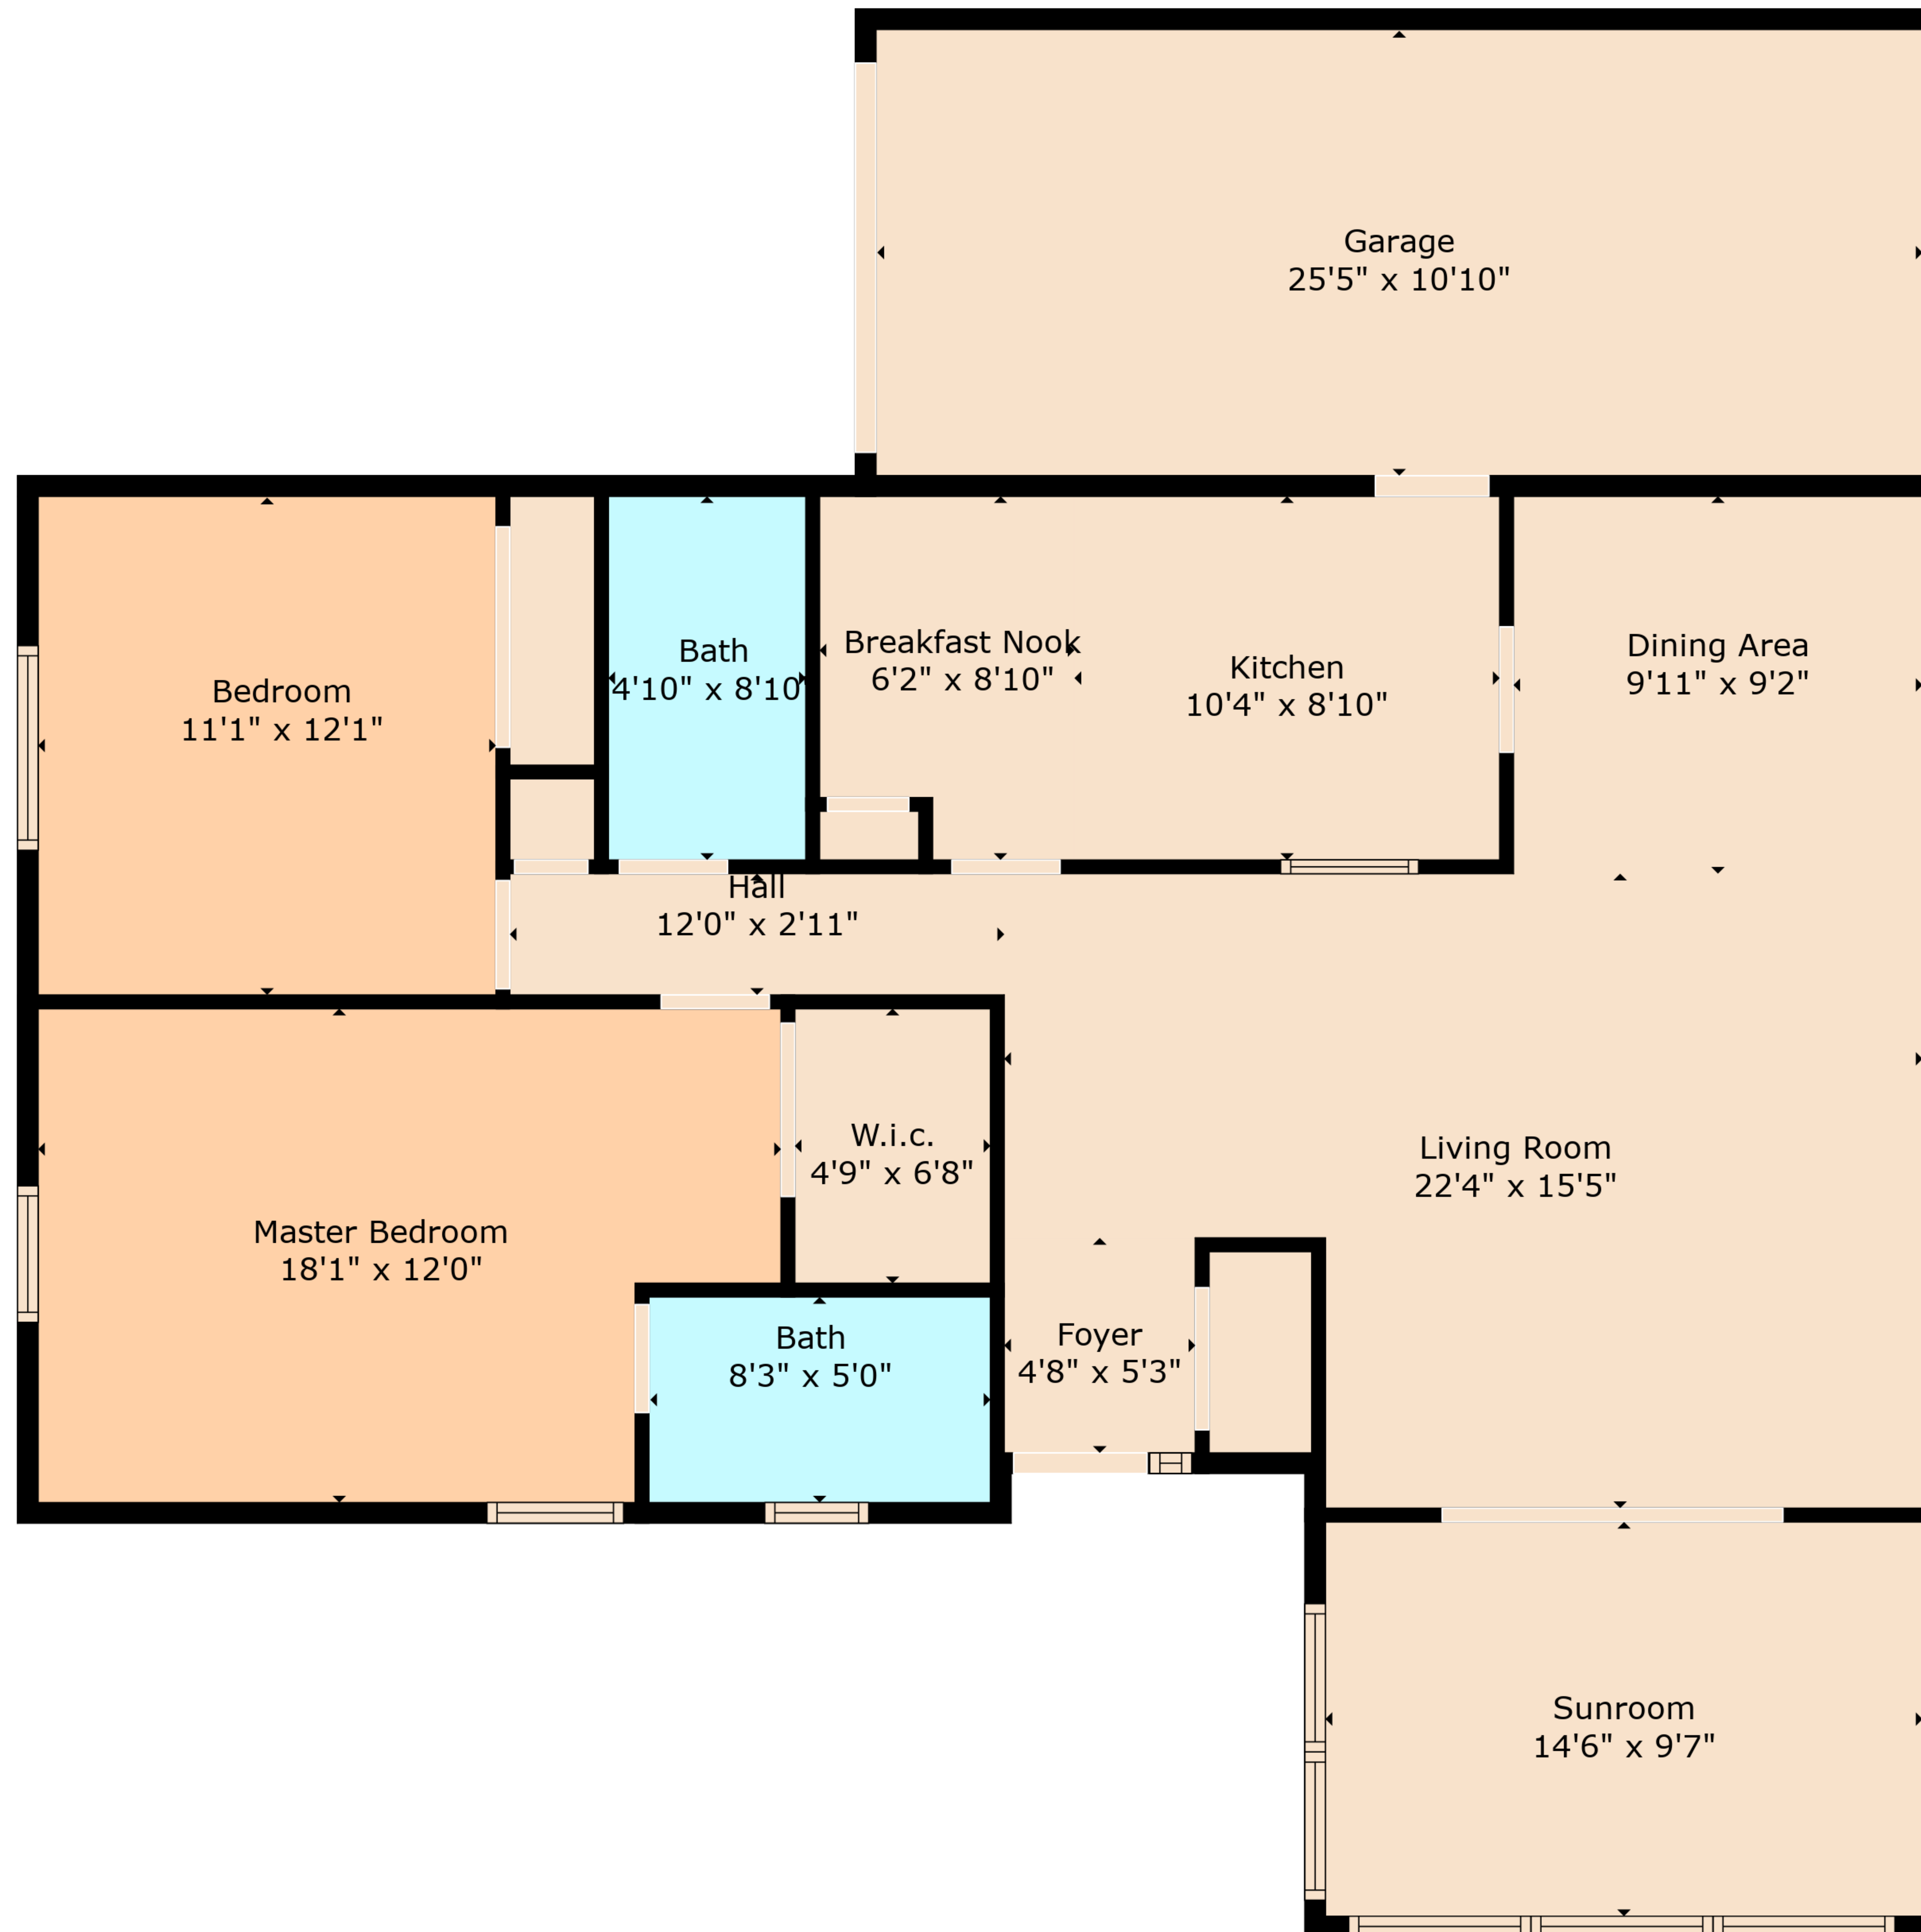

TOTAL: 1256 sq. ft
 FLOOR 1: 1256 sq. ft
 EXCLUDED AREAS: GARAGE: 275 sq. ft

Floor Plan Created With Lidar Scanner. Measurements Deemed Highly Reliable But Not Guaranteed.

TOTAL: 1256 sq. ft
 FLOOR 1: 1256 sq. ft
 EXCLUDED AREAS: GARAGE: 275 sq. ft

Floor Plan Created With Lidar Scanner. Measurements Deemed Highly Reliable But Not Guaranteed.