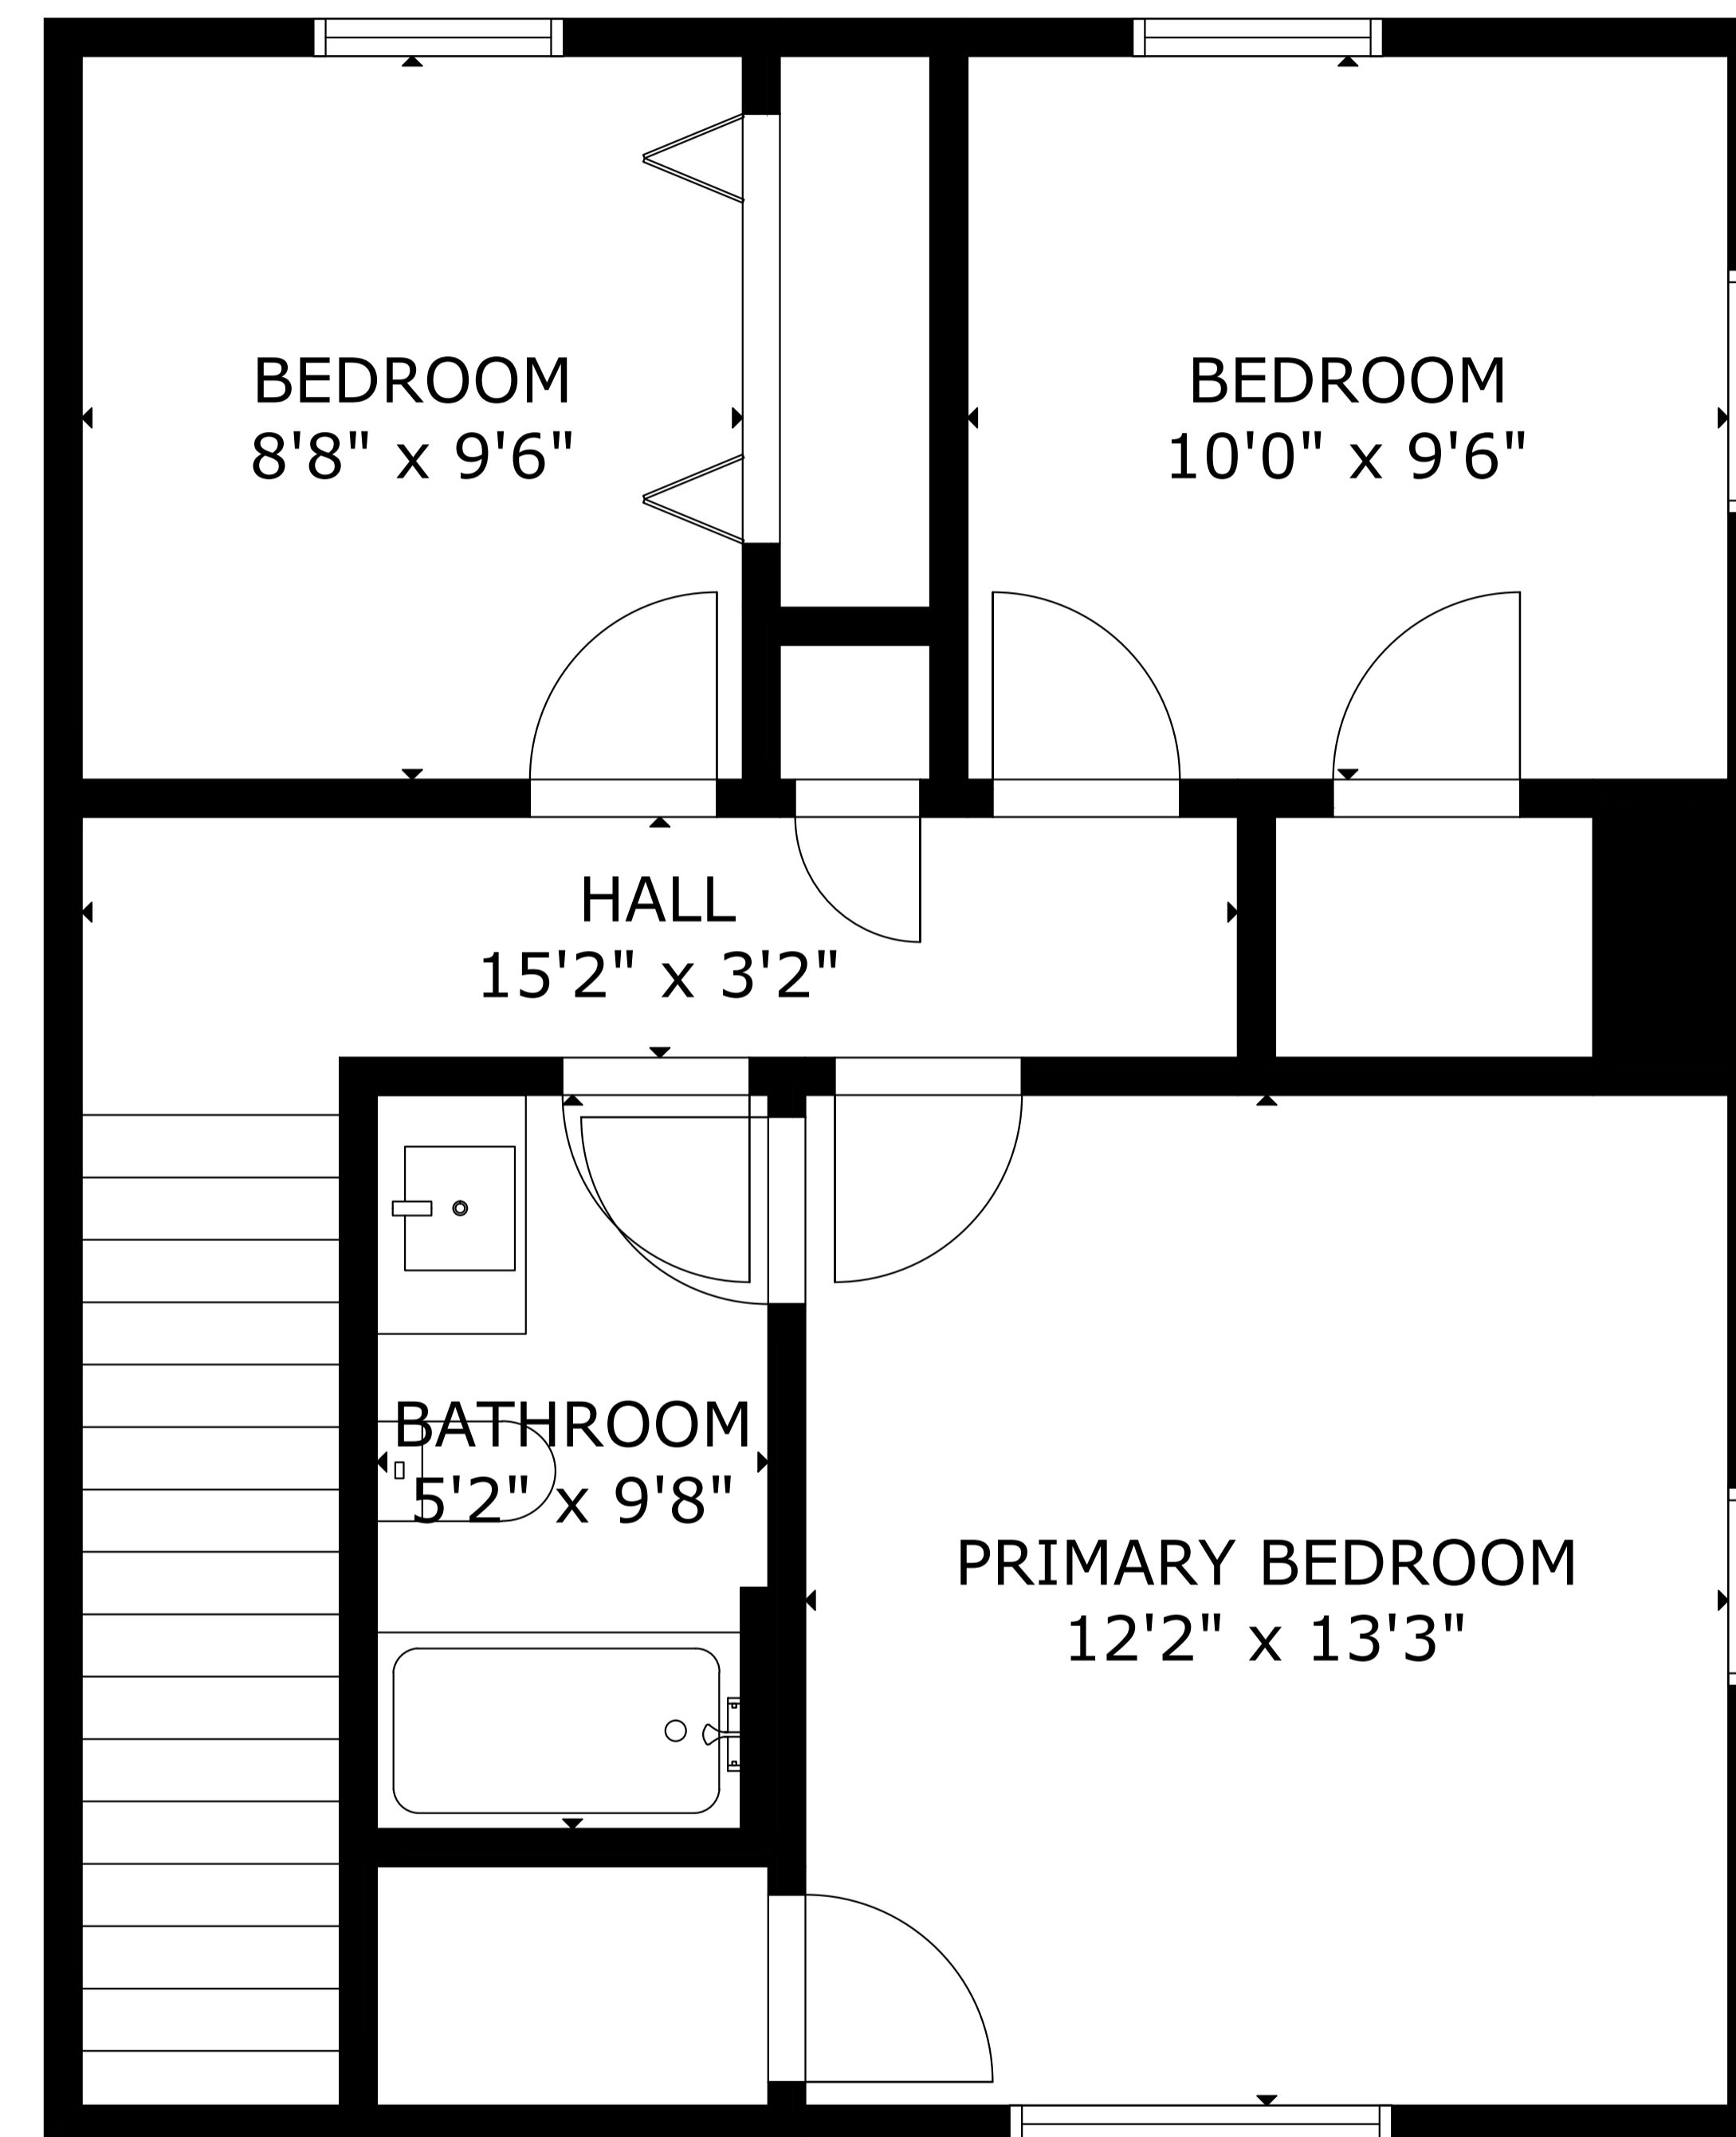

LOWER FLOOR

MAIN FLOOR

UPPER LEVEL 1

GROSS INTERNAL AREA  
 TOTAL: 1,695 sq.ft  
 LOWER FLOOR: 524 sq.ft, MAIN FLOOR: 588 sq.ft, UPPER LEVEL 1: 583 sq.ft  
 SIZE AND DIMENSIONS ARE APPROXIMATE, ACTUAL MAY VARY