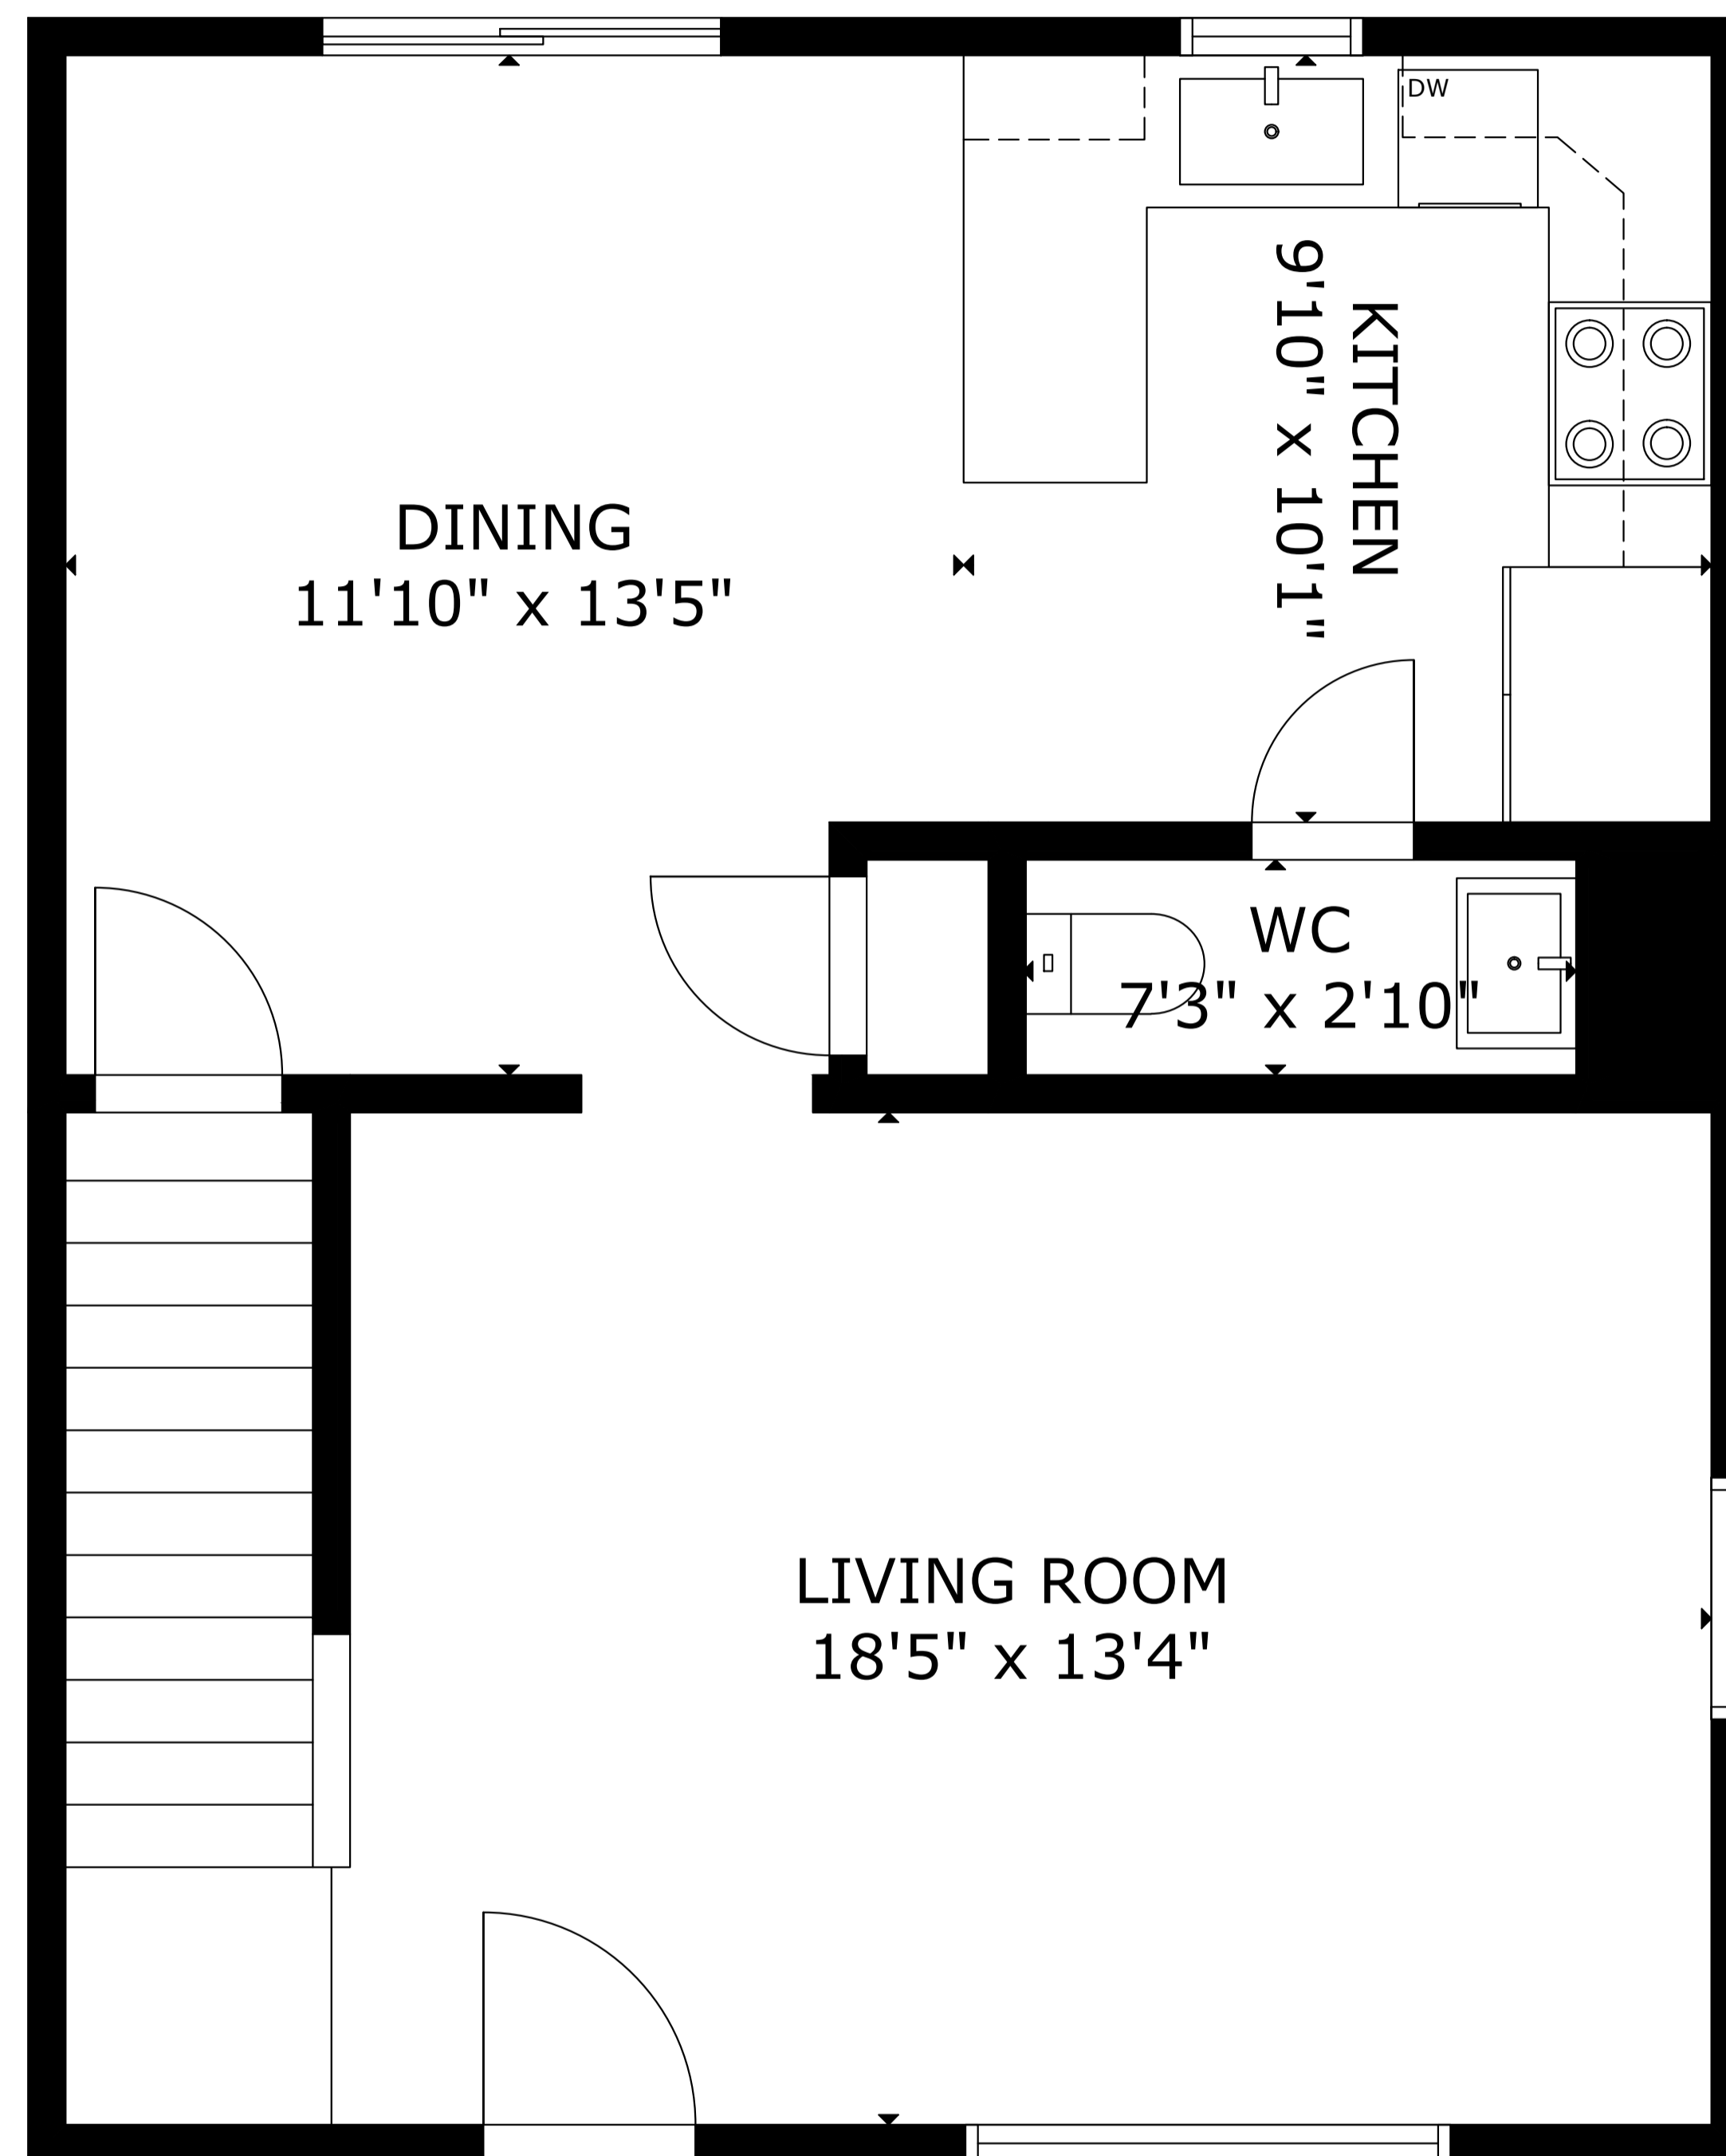

LOWER FLOOR

MAIN FLOOR

UPPER LEVEL 1

GROSS INTERNAL AREA  
 TOTAL: 1,695 sq.ft  
 LOWER FLOOR: 524 sq.ft, MAIN FLOOR: 588 sq.ft, UPPER LEVEL 1: 583 sq.ft  
 SIZE AND DIMENSIONS ARE APPROXIMATE, ACTUAL MAY VARY