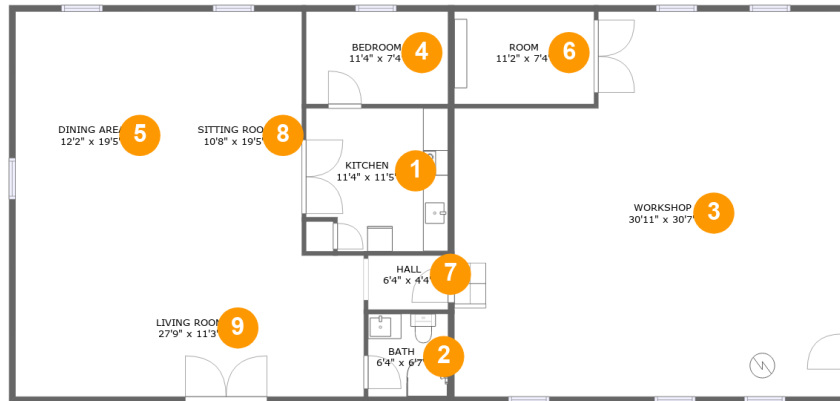

 **1,122** Gross Living Area sqft

 **2,117** total sqft

3043 Old Hillsboro Road, Franklin, Williamson County, Tennessee, United States, 37064

Room Dimensions

Floor 1

Total sqft: 2117

Living area: 1122

#	Room name	Dimensions	Area (sqft)	Counted as Living Area
1	Kitchen	11'4" x 11'5"	122 sq. ft	Yes
2	Bath	6'4" x 6'7"	42 sq. ft	Yes
3	Workshop	30'11" x 30'7"	859 sq. ft	No
4	Bedroom	11'4" x 7'4"	83 sq. ft	Yes
5	Dining Area	12'2" x 19'5"	235 sq. ft	Yes
6	Room	11'2" x 7'4"	82 sq. ft	No
7	Hall	6'4" x 4'4"	27 sq. ft	Yes
8	Sitting Room	10'8" x 19'5"	207 sq. ft	Yes
9	Living Room	27'9" x 11'3"	312 sq. ft	Yes

Dimensions: 11'4" x 7'4"
Area: 83 sq. ft
Counted as Living Area:
Yes

Heated: Yes
Finished: Yes
Enclosed: Yes
Contiguous:
Yes
Permitted: Yes
Wet Space: No
Addition: No
Conversion: No

5 Floor 1 - Dining Area

Dimensions: 12'2" x 19'5"
Area: 235 sq. ft
Counted as Living Area:
Yes

Heated: Yes
Finished: Yes
Enclosed: Yes
Contiguous:
Yes
Permitted: Yes
Wet Space: No
Addition: No
Conversion: No

3043 Old Hillsboro Road, Franklin, Williamson County, Tennessee, United States, 37064

Dimensions: 10'8" x 19'5"
Area: 207 sq. ft
Counted as Living Area:
Yes

Heated: Yes
Finished: Yes
Enclosed: Yes
Contiguous:
Yes
Permitted: Yes
Wet Space: No
Addition: No
Conversion: No

3043 Old Hillsboro Road, Franklin, Williamson County, Tennessee, United States, 37064