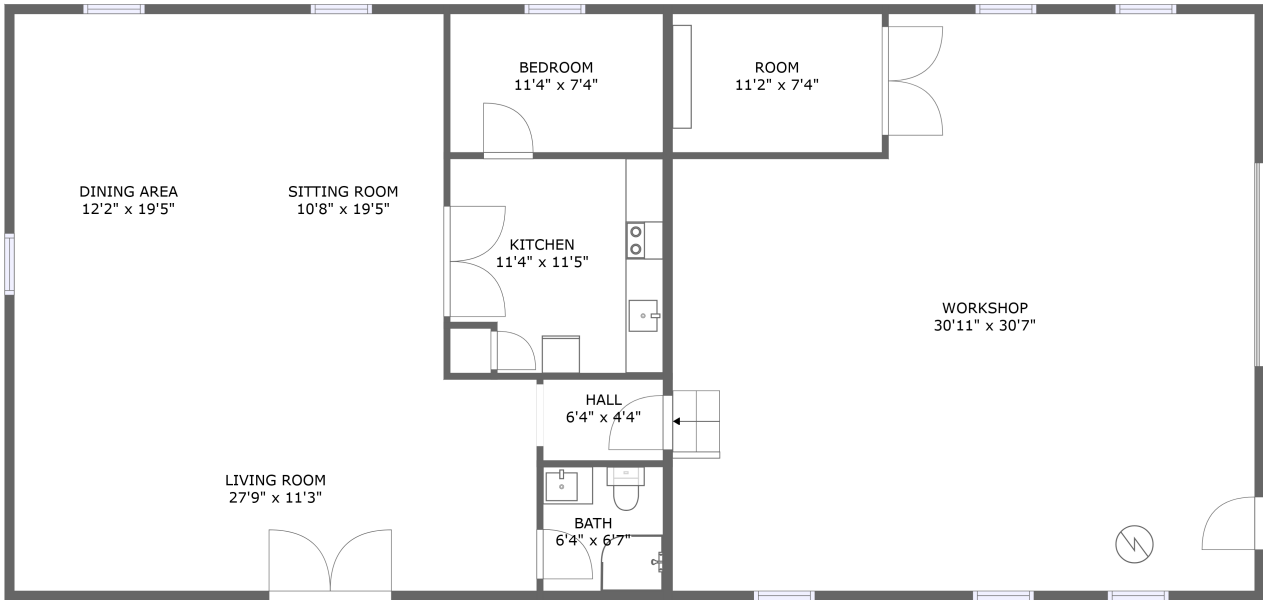

3043 Old Hillsboro Road, Franklin, Williamson County, Tennessee, United States, 37064

FLOOR 1

Property Summary

0 garages

1 bedrooms

1 bathrooms

0 half baths

1 floors

1,122 Gross Living Area sqft

2,117 total sqft