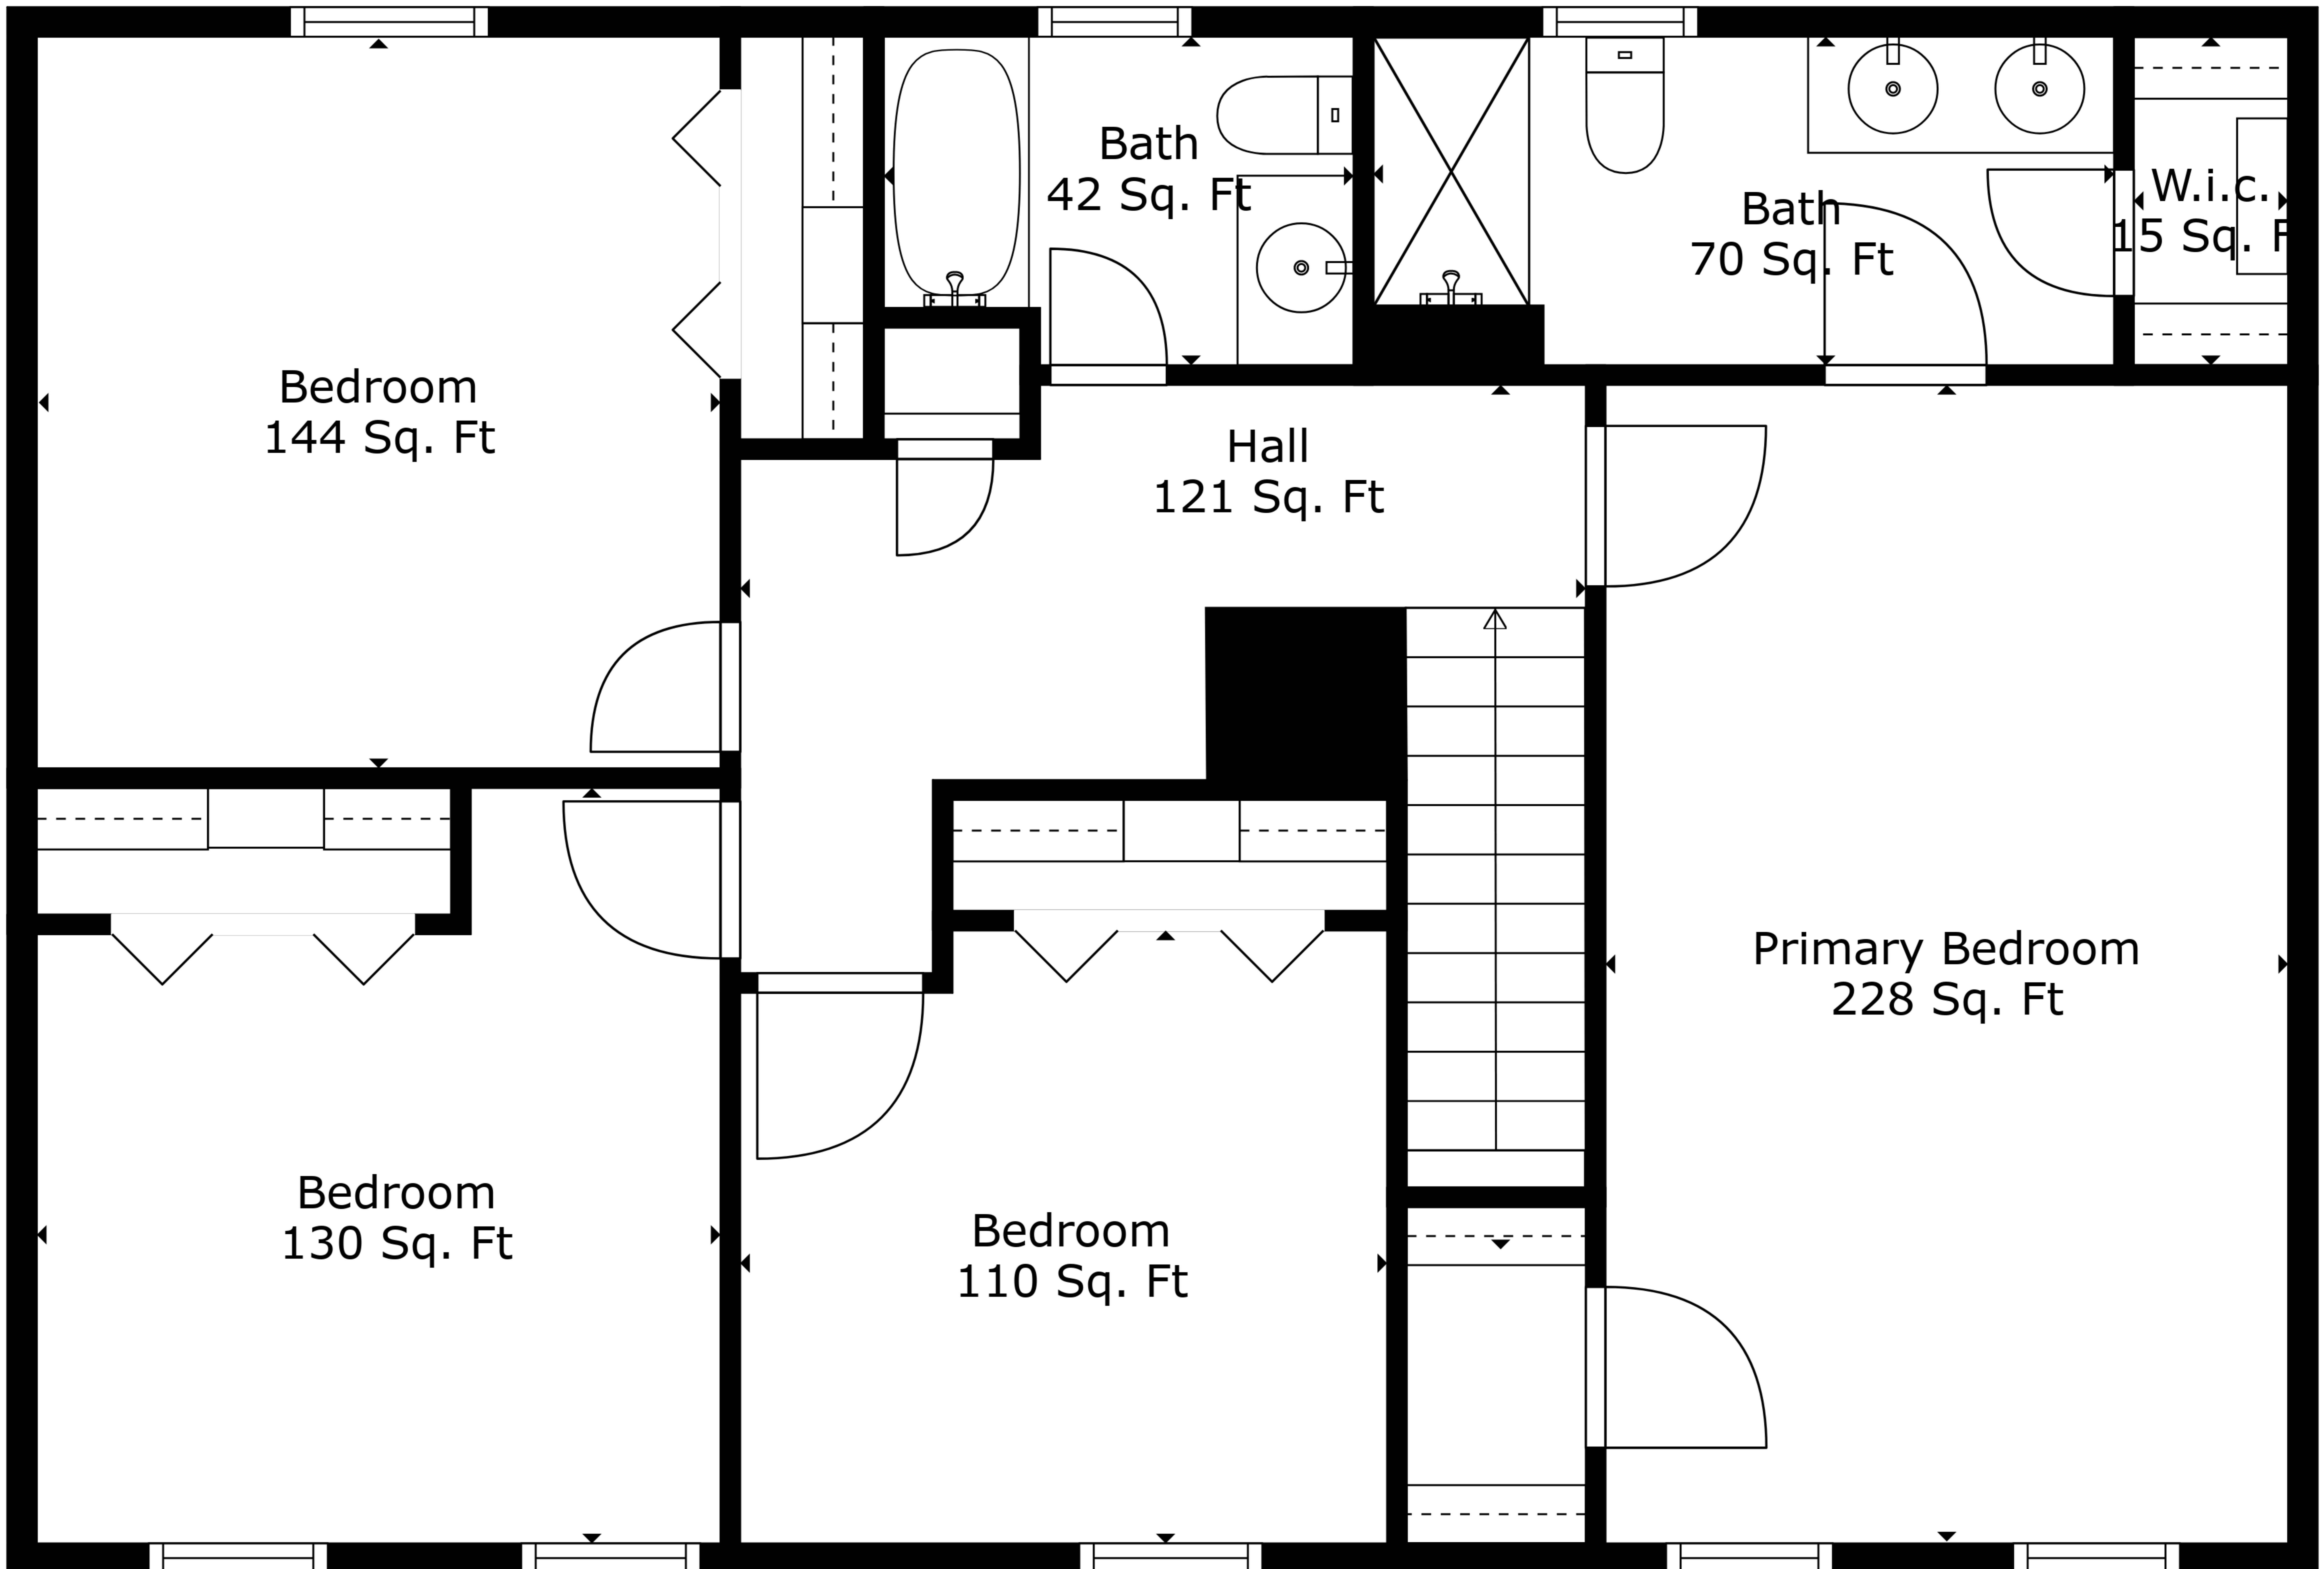

Garage
586 Sq. Ft

Gym
266 Sq. Ft

Hall
49 Sq. Ft

TOTAL: 2244 sq. ft

FLOOR 1: 315 sq. ft, FLOOR 2: 951 sq. ft, FLOOR 3: 978 sq. ft
EXCLUDED AREAS: GARAGE: 586 sq. ft, FIREPLACE: 18 sq. ft

TOTAL: 2244 sq. ft

FLOOR 1: 315 sq. ft, FLOOR 2: 951 sq. ft, FLOOR 3: 978 sq. ft
 EXCLUDED AREAS: GARAGE: 586 sq. ft, FIREPLACE: 18 sq. ft

TOTAL: 2244 sq. ft
FLOOR 1: 315 sq. ft, FLOOR 2: 951 sq. ft, FLOOR 3: 978 sq. ft
EXCLUDED AREAS: GARAGE: 586 sq. ft, FIREPLACE: 18 sq. ft

Floor 3

Floor 2

Floor 1

TOTAL: 2244 sq. ft
 FLOOR 1: 315 sq. ft, FLOOR 2: 951 sq. ft, FLOOR 3: 978 sq. ft
 EXCLUDED AREAS: GARAGE: 586 sq. ft, FIREPLACE: 18 sq. ft