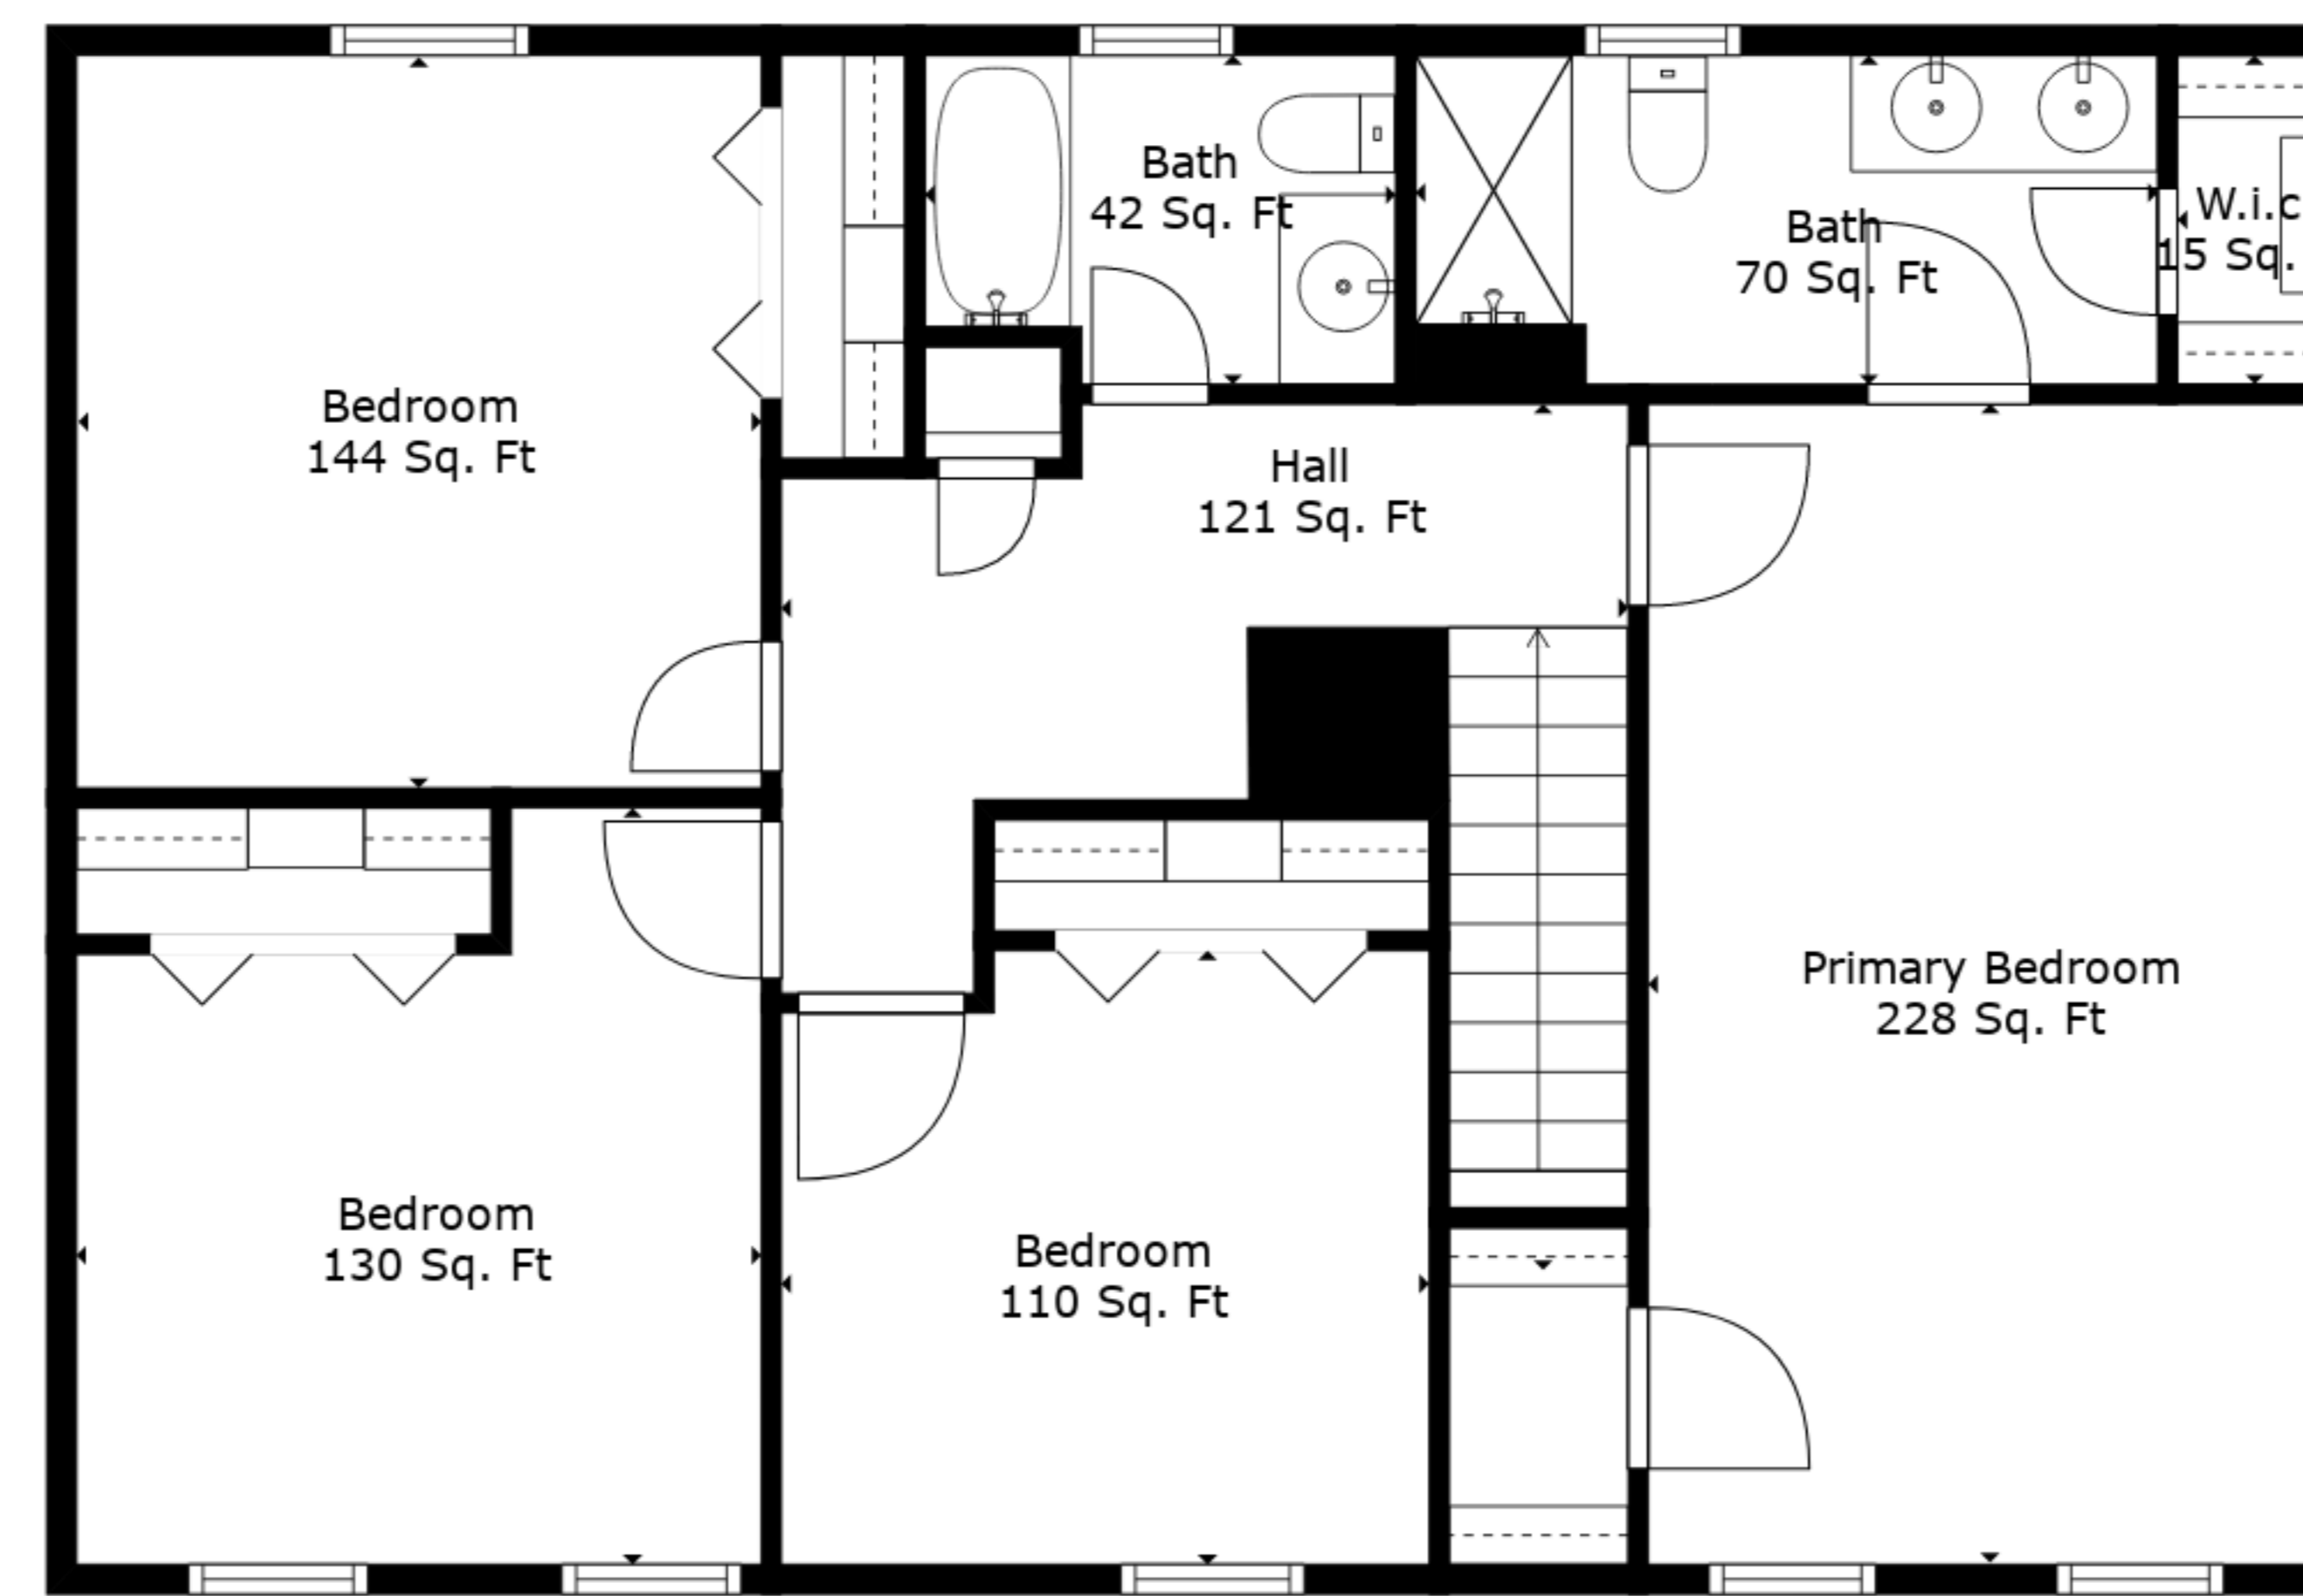

Garage
586 Sq. Ft

Gym
266 Sq. Ft

Hall
49 Sq. Ft

TOTAL: 2244 sq. ft

FLOOR 1: 315 sq. ft, FLOOR 2: 951 sq. ft, FLOOR 3: 978 sq. ft
EXCLUDED AREAS: GARAGE: 586 sq. ft, FIREPLACE: 18 sq. ft

TOTAL: 2244 sq. ft

FLOOR 1: 315 sq. ft, FLOOR 2: 951 sq. ft, FLOOR 3: 978 sq. ft
 EXCLUDED AREAS: GARAGE: 586 sq. ft, FIREPLACE: 18 sq. ft

TOTAL: 2244 sq. ft
FLOOR 1: 315 sq. ft, FLOOR 2: 951 sq. ft, FLOOR 3: 978 sq. ft
EXCLUDED AREAS: GARAGE: 586 sq. ft, FIREPLACE: 18 sq. ft

Floor 3

Floor 2

Floor 1

TOTAL: 2244 sq. ft
 FLOOR 1: 315 sq. ft, FLOOR 2: 951 sq. ft, FLOOR 3: 978 sq. ft
 EXCLUDED AREAS: GARAGE: 586 sq. ft, FIREPLACE: 18 sq. ft