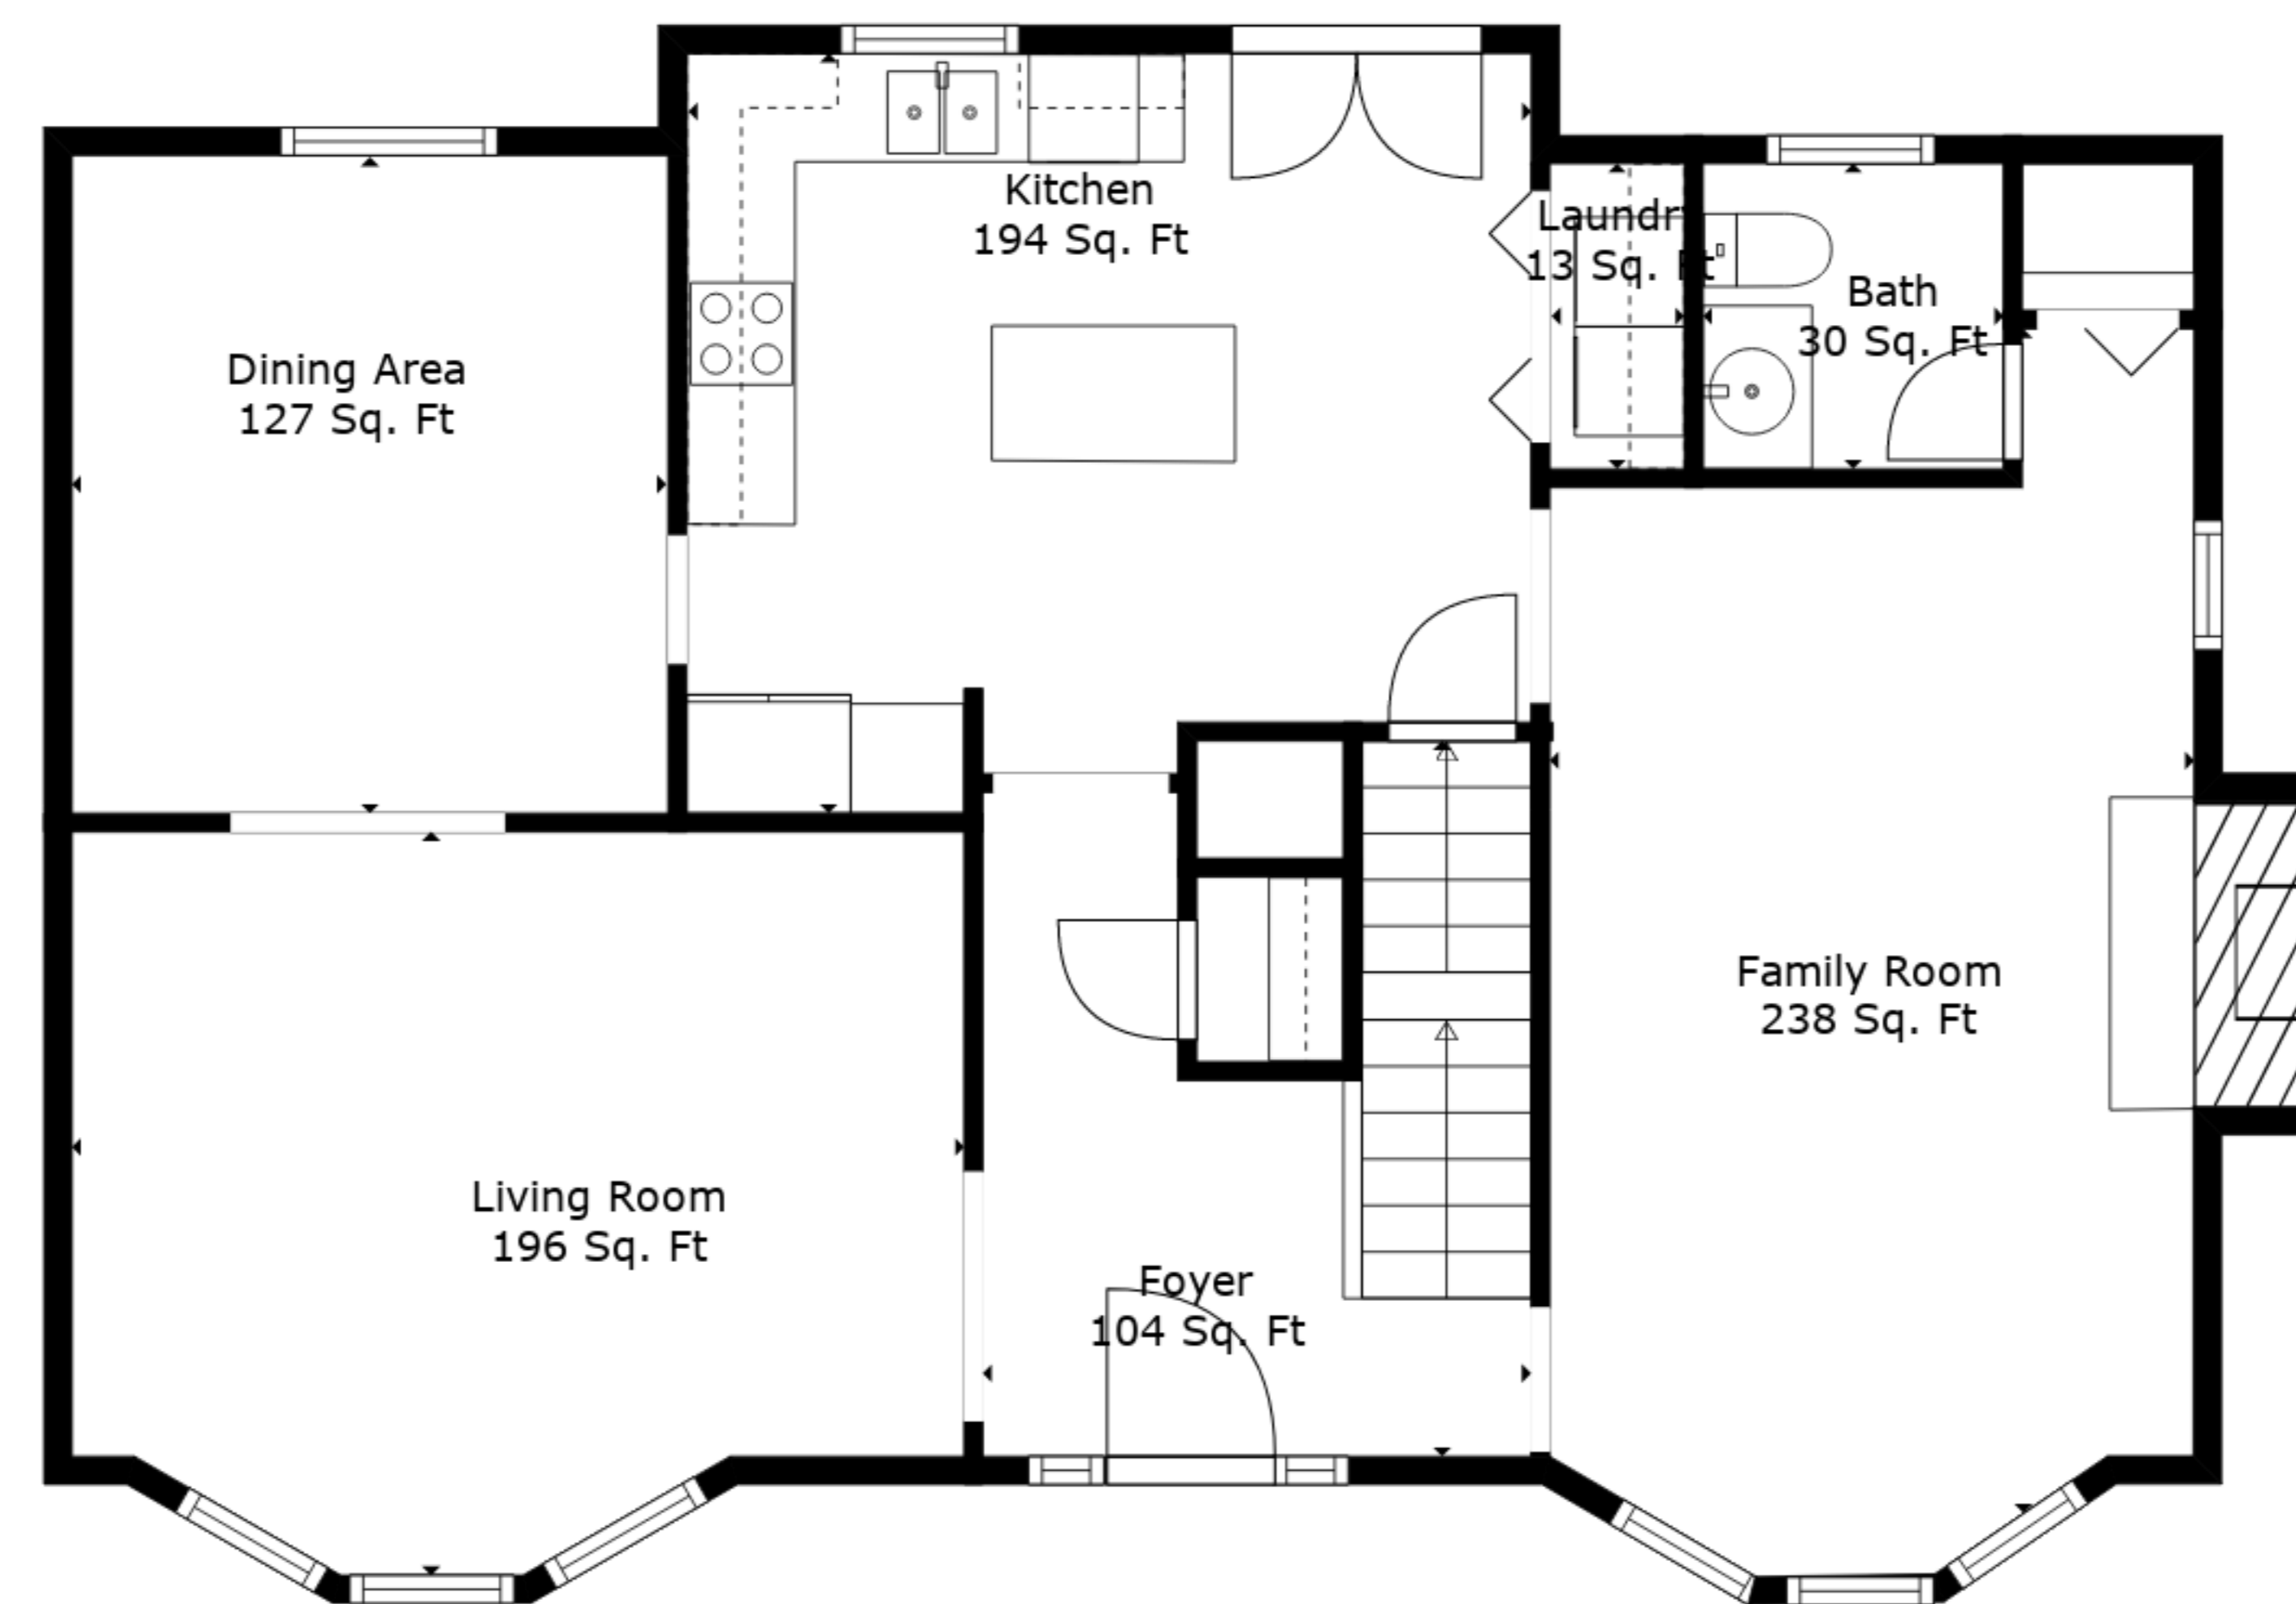

Garage
586 Sq. Ft

Gym
266 Sq. Ft

Hall
49 Sq. Ft

TOTAL: 2244 sq. ft

FLOOR 1: 315 sq. ft, FLOOR 2: 951 sq. ft, FLOOR 3: 978 sq. ft
EXCLUDED AREAS: GARAGE: 586 sq. ft, FIREPLACE: 18 sq. ft

TOTAL: 2244 sq. ft

FLOOR 1: 315 sq. ft, FLOOR 2: 951 sq. ft, FLOOR 3: 978 sq. ft
 EXCLUDED AREAS: GARAGE: 586 sq. ft, FIREPLACE: 18 sq. ft

TOTAL: 2244 sq. ft
FLOOR 1: 315 sq. ft, FLOOR 2: 951 sq. ft, FLOOR 3: 978 sq. ft
EXCLUDED AREAS: GARAGE: 586 sq. ft, FIREPLACE: 18 sq. ft

Floor 3

Floor 2

Floor 1

TOTAL: 2244 sq. ft
 FLOOR 1: 315 sq. ft, FLOOR 2: 951 sq. ft, FLOOR 3: 978 sq. ft
 EXCLUDED AREAS: GARAGE: 586 sq. ft, FIREPLACE: 18 sq. ft