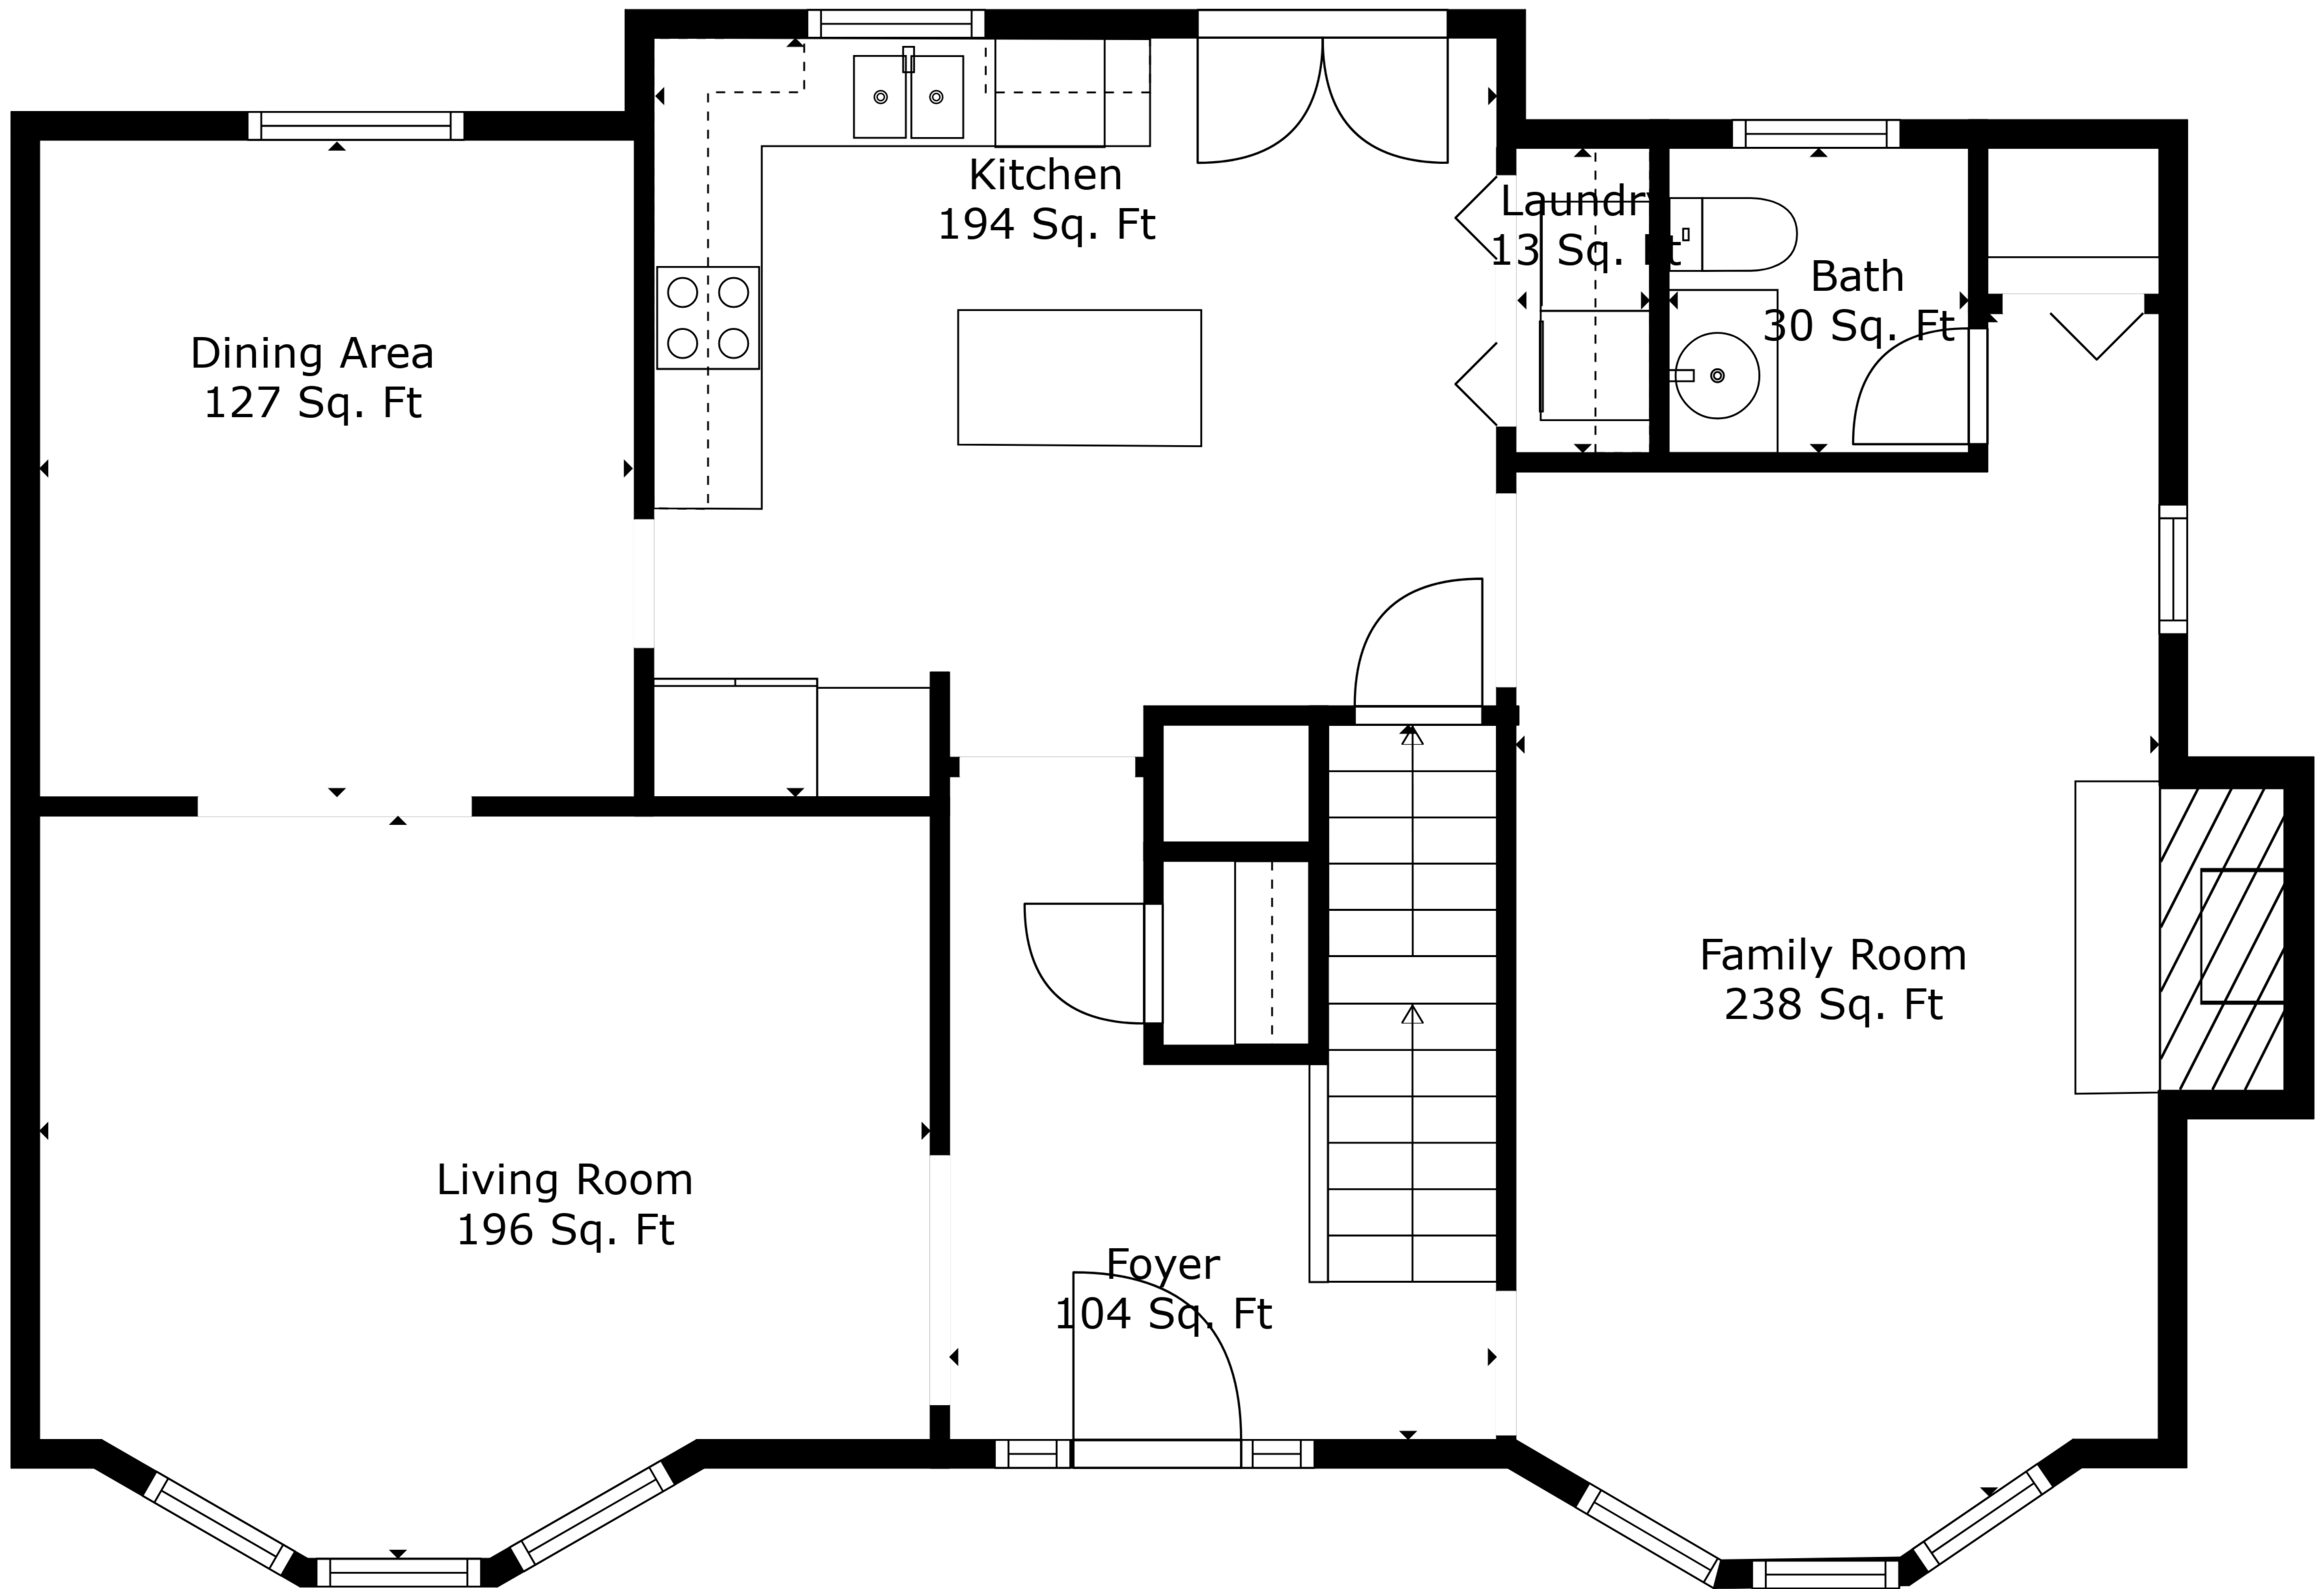

Garage
586 Sq. Ft

Gym
266 Sq. Ft

Hall
49 Sq. Ft

TOTAL: 2244 sq. ft

FLOOR 1: 315 sq. ft, FLOOR 2: 951 sq. ft, FLOOR 3: 978 sq. ft
EXCLUDED AREAS: GARAGE: 586 sq. ft, FIREPLACE: 18 sq. ft

TOTAL: 2244 sq. ft

FLOOR 1: 315 sq. ft, FLOOR 2: 951 sq. ft, FLOOR 3: 978 sq. ft
 EXCLUDED AREAS: GARAGE: 586 sq. ft, FIREPLACE: 18 sq. ft

TOTAL: 2244 sq. ft
FLOOR 1: 315 sq. ft, FLOOR 2: 951 sq. ft, FLOOR 3: 978 sq. ft
EXCLUDED AREAS: GARAGE: 586 sq. ft, FIREPLACE: 18 sq. ft

Floor 3

Floor 2

Floor 1

TOTAL: 2244 sq. ft
 FLOOR 1: 315 sq. ft, FLOOR 2: 951 sq. ft, FLOOR 3: 978 sq. ft
 EXCLUDED AREAS: GARAGE: 586 sq. ft, FIREPLACE: 18 sq. ft