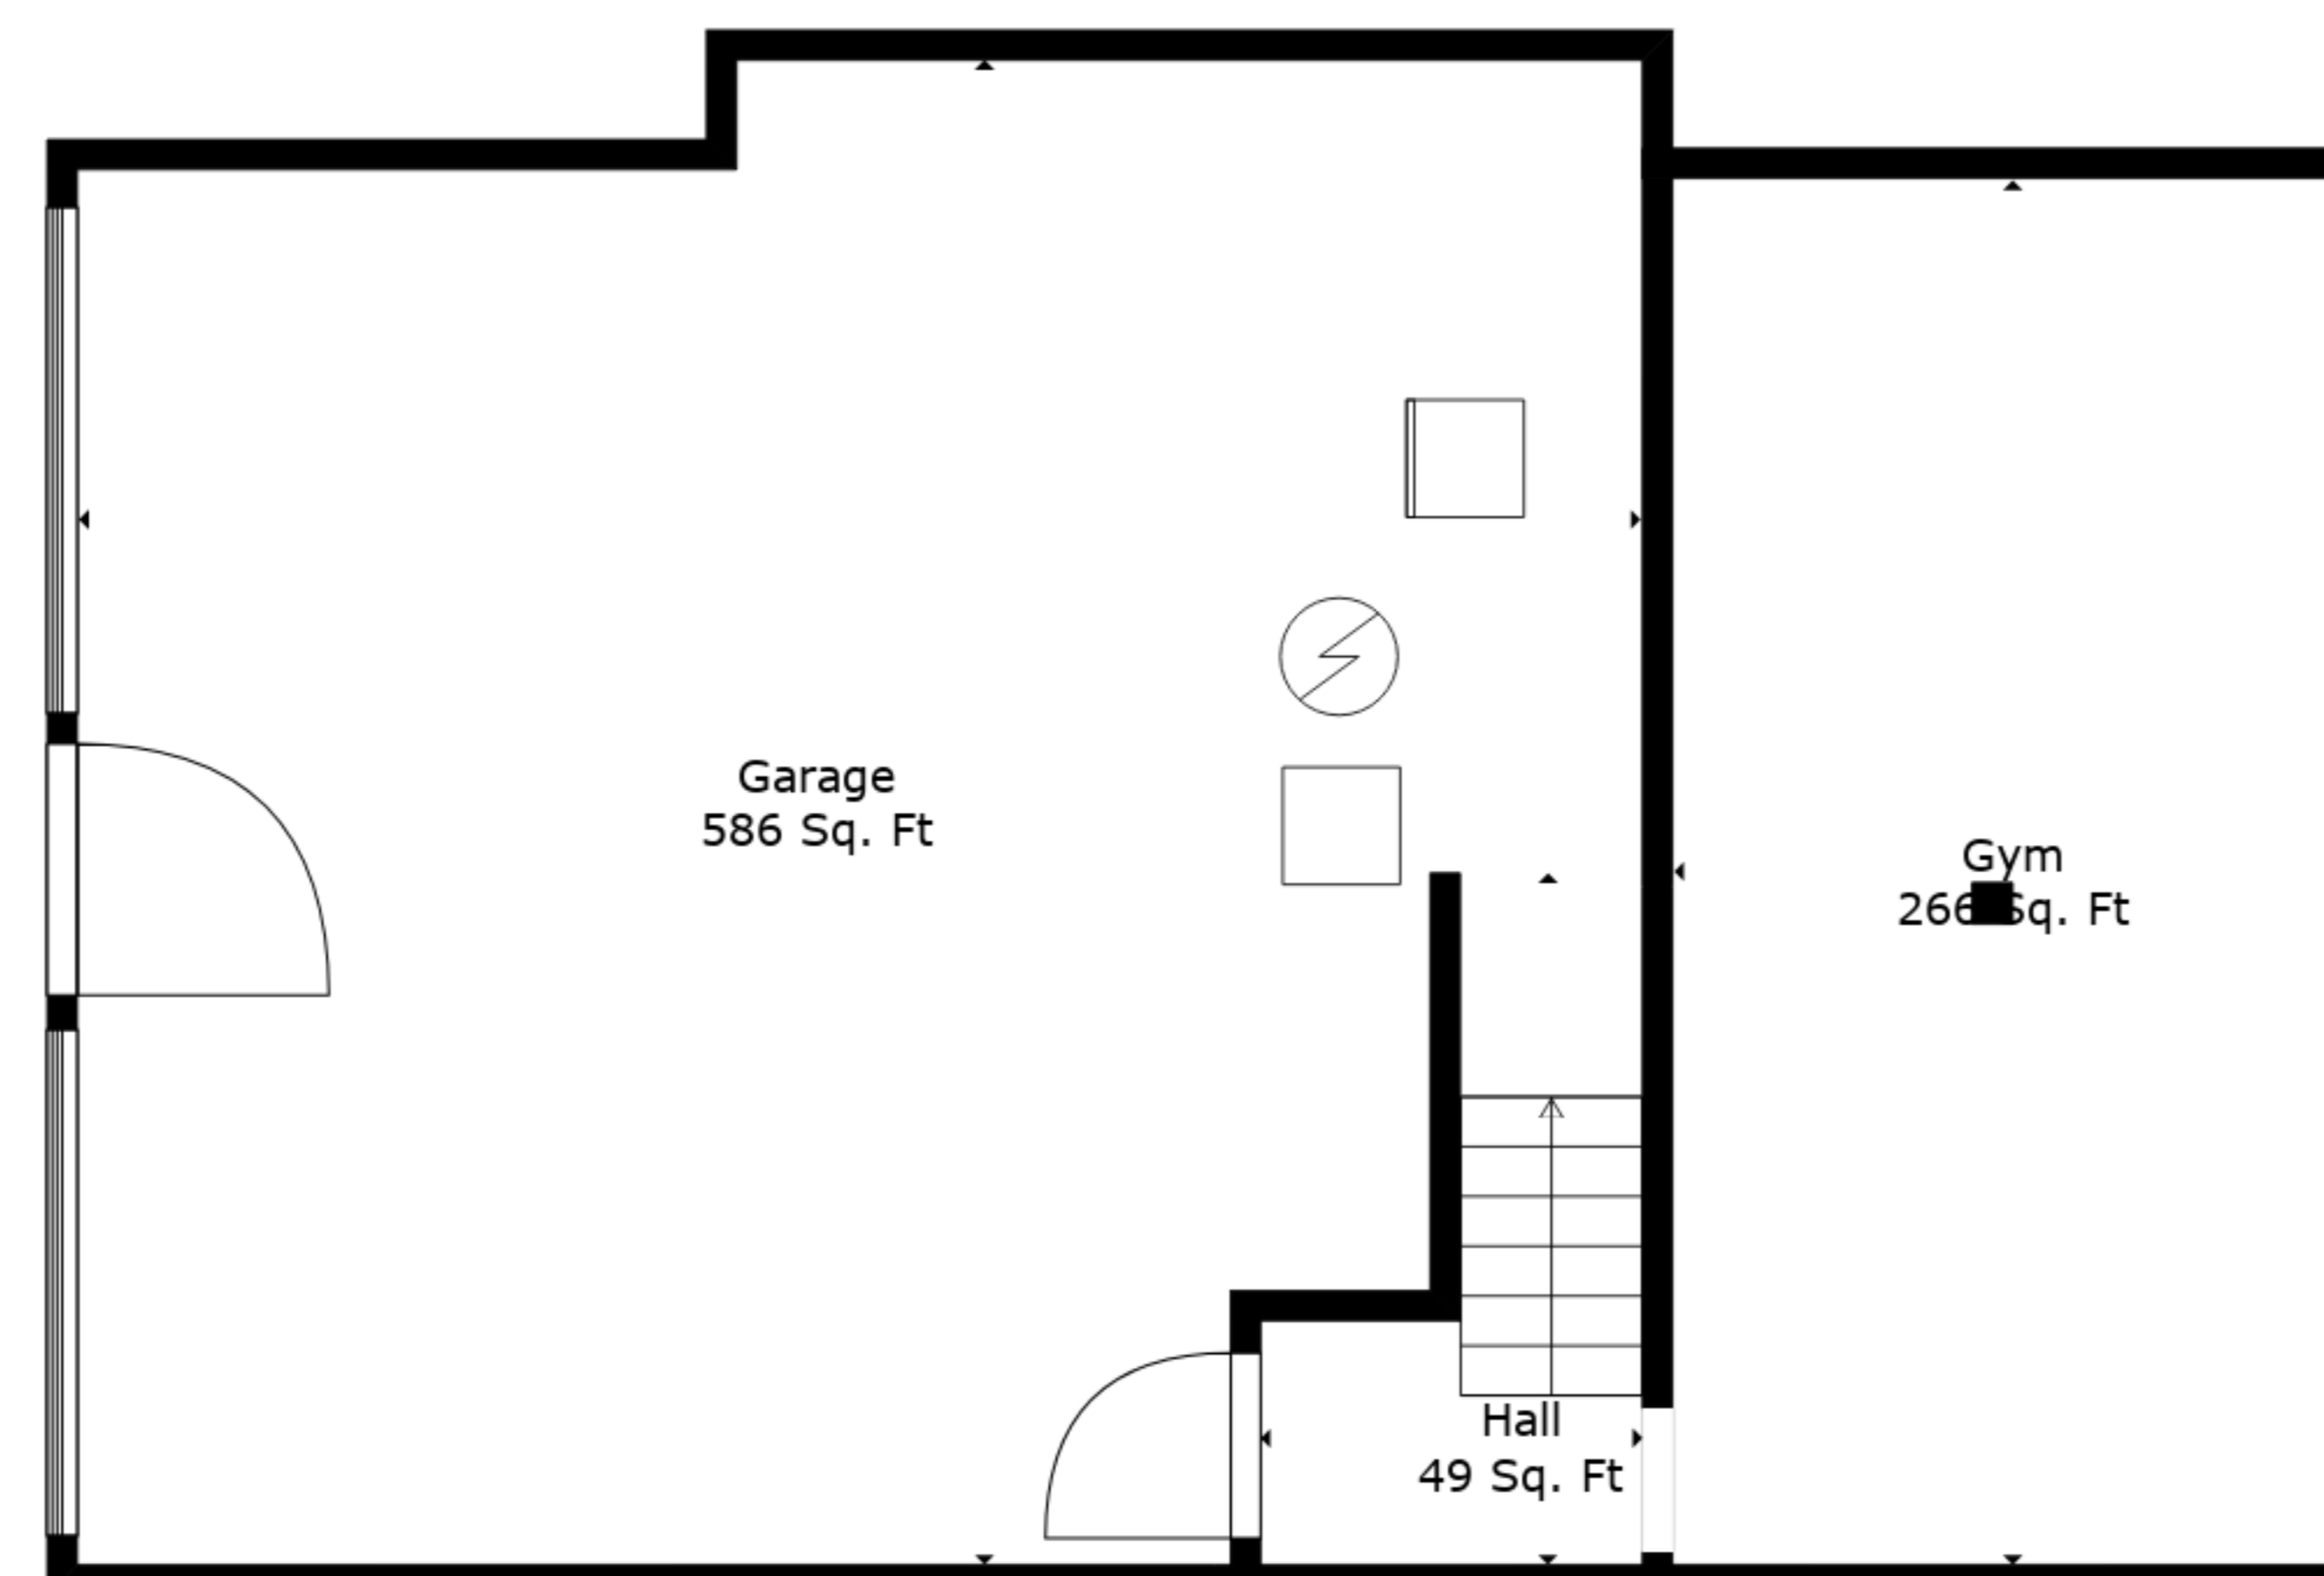

Garage
586 Sq. Ft

Gym
266 Sq. Ft

Hall
49 Sq. Ft

TOTAL: 2244 sq. ft

FLOOR 1: 315 sq. ft, FLOOR 2: 951 sq. ft, FLOOR 3: 978 sq. ft
EXCLUDED AREAS: GARAGE: 586 sq. ft, FIREPLACE: 18 sq. ft

TOTAL: 2244 sq. ft

FLOOR 1: 315 sq. ft, FLOOR 2: 951 sq. ft, FLOOR 3: 978 sq. ft
 EXCLUDED AREAS: GARAGE: 586 sq. ft, FIREPLACE: 18 sq. ft

TOTAL: 2244 sq. ft
FLOOR 1: 315 sq. ft, FLOOR 2: 951 sq. ft, FLOOR 3: 978 sq. ft
EXCLUDED AREAS: GARAGE: 586 sq. ft, FIREPLACE: 18 sq. ft

Floor 3

Floor 2

Floor 1

TOTAL: 2244 sq. ft
 FLOOR 1: 315 sq. ft, FLOOR 2: 951 sq. ft, FLOOR 3: 978 sq. ft
 EXCLUDED AREAS: GARAGE: 586 sq. ft, FIREPLACE: 18 sq. ft