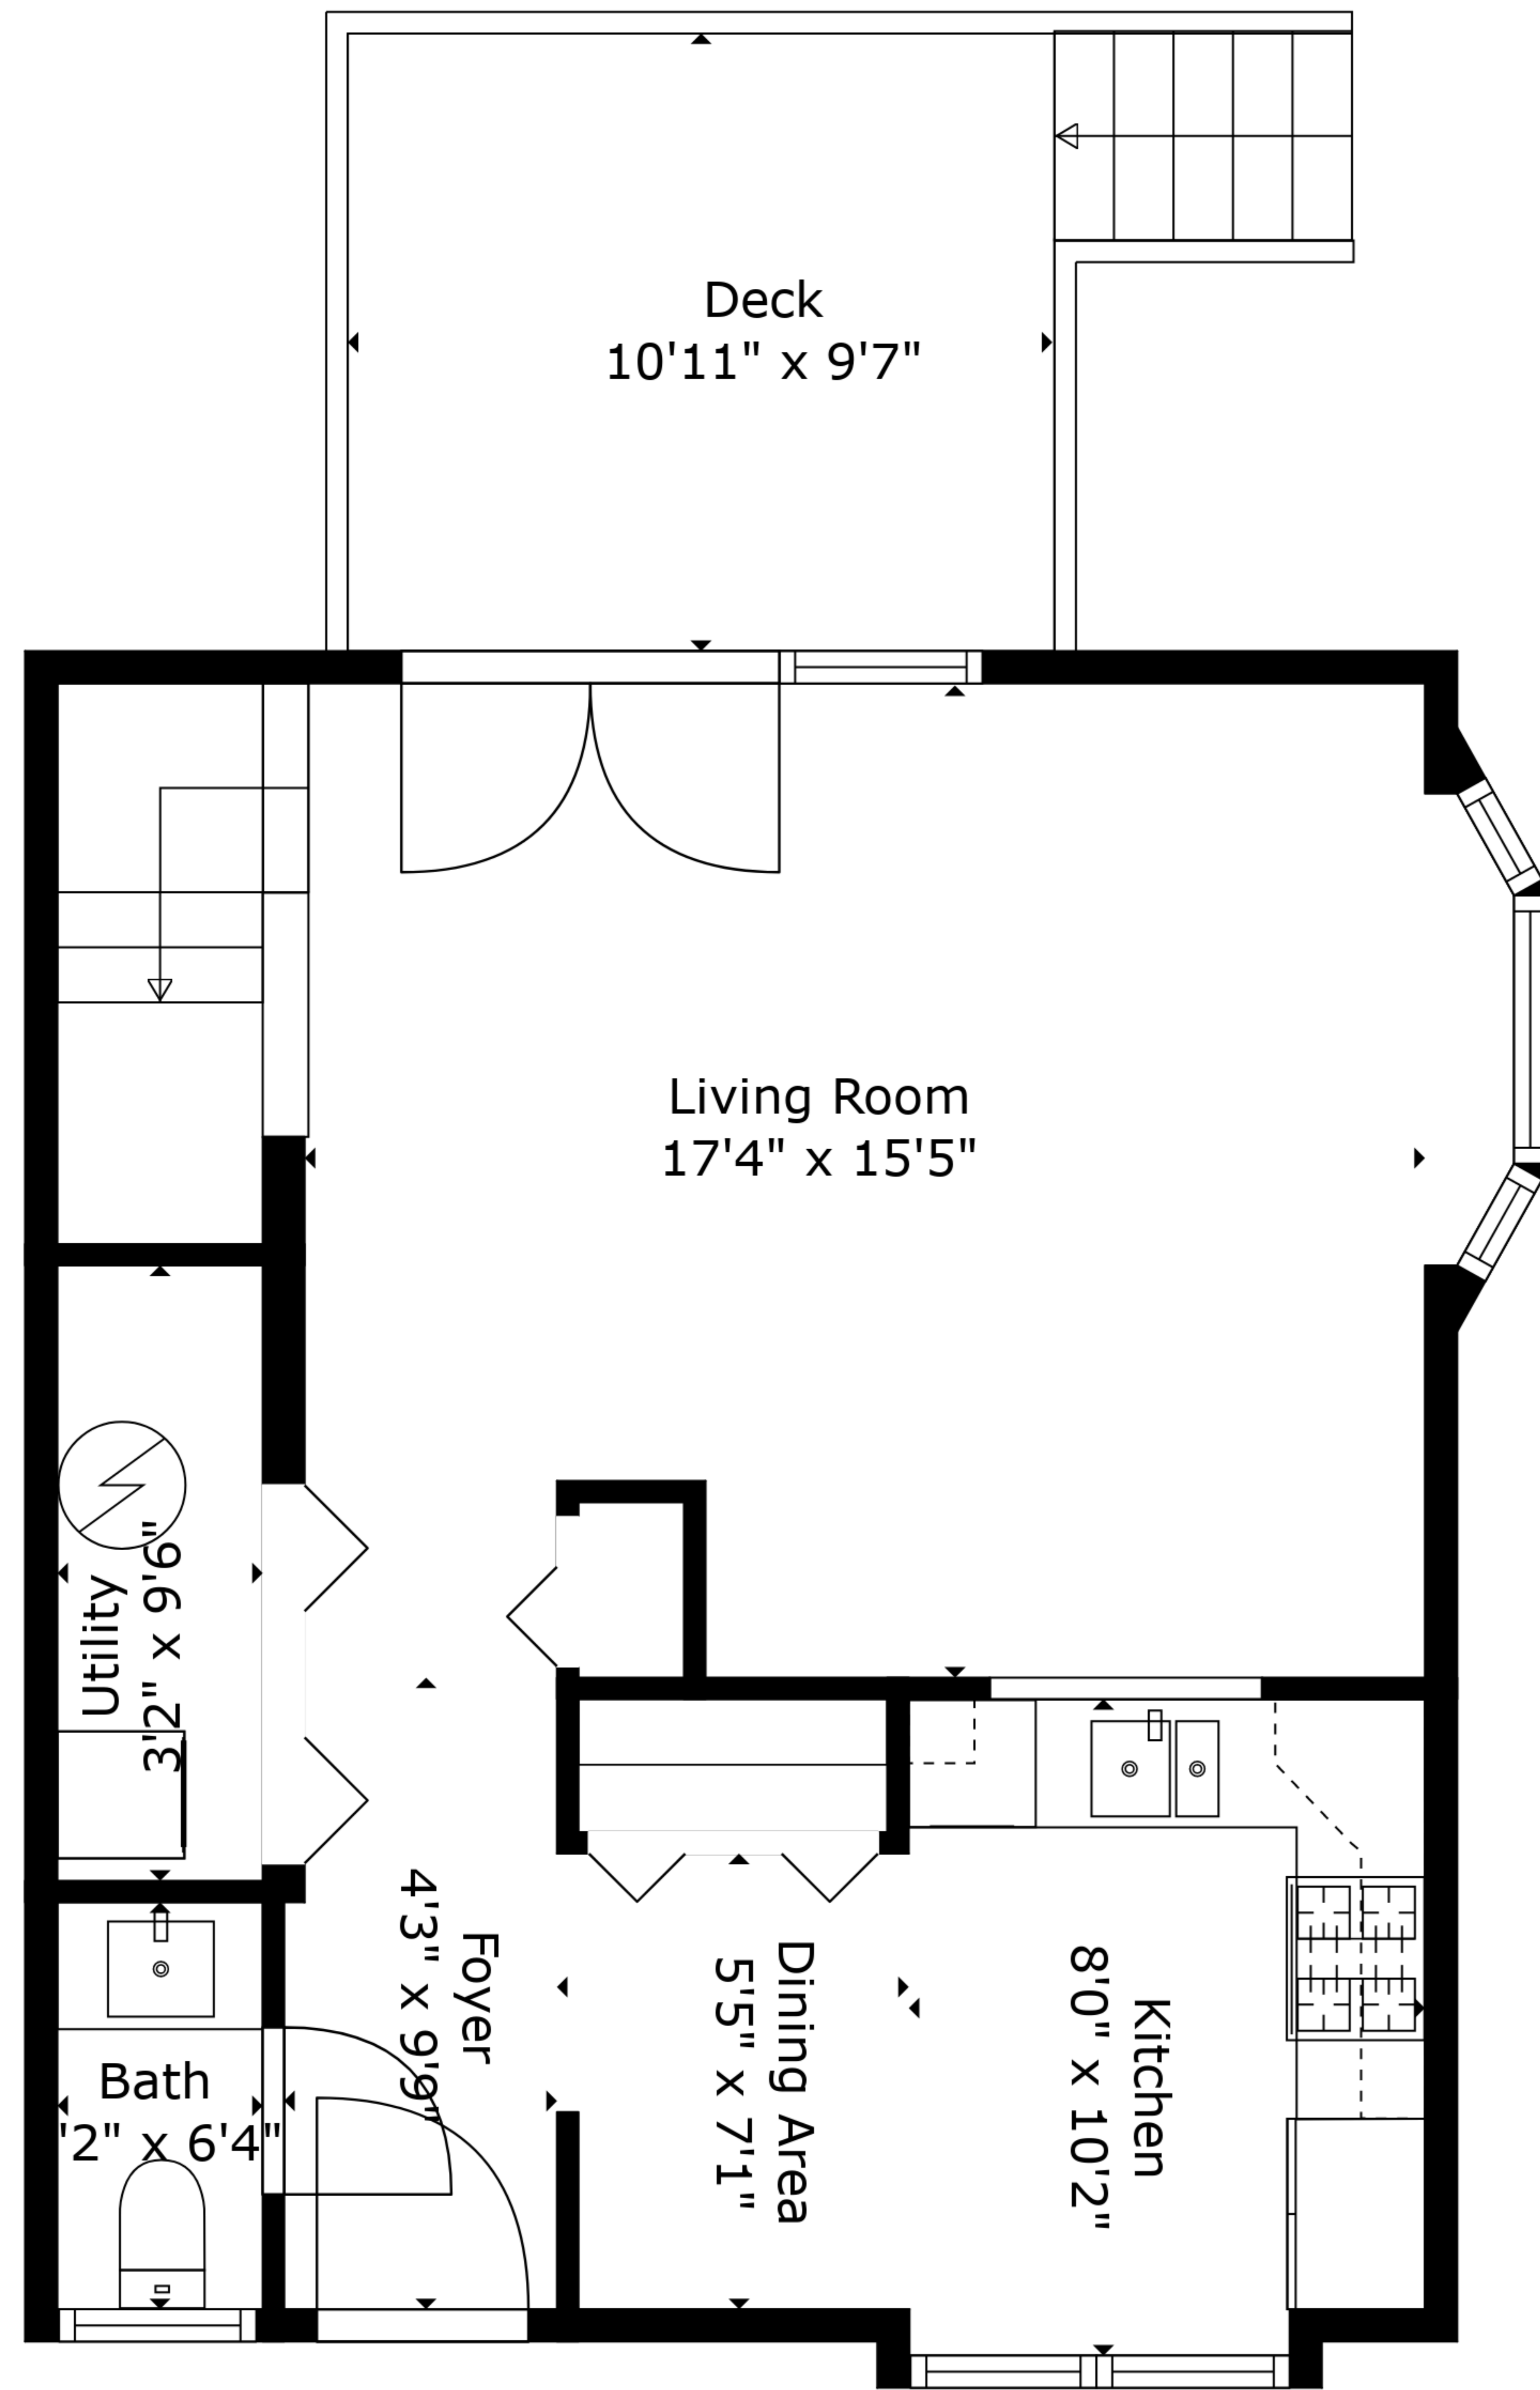

**TOTAL: 1110 sq. ft**

BELOW GROUND: 540 sq. ft, FLOOR 2: 570 sq. ft

EXCLUDED AREAS: DECK: 120 sq. ft, BAY WINDOW: 10 sq. ft

Measurements Deemed Highly Reliable But Not Guaranteed. Measured By Cubicasa Tech.

Floor 1

Floor 2

**TOTAL: 1110 sq. ft**

BELOW GROUND: 540 sq. ft, FLOOR 2: 570 sq. ft

EXCLUDED AREAS: DECK: 120 sq. ft, BAY WINDOW: 10 sq. ft

Measurements Deemed Highly Reliable But Not Guaranteed. Measured By Cubicasa Tech.