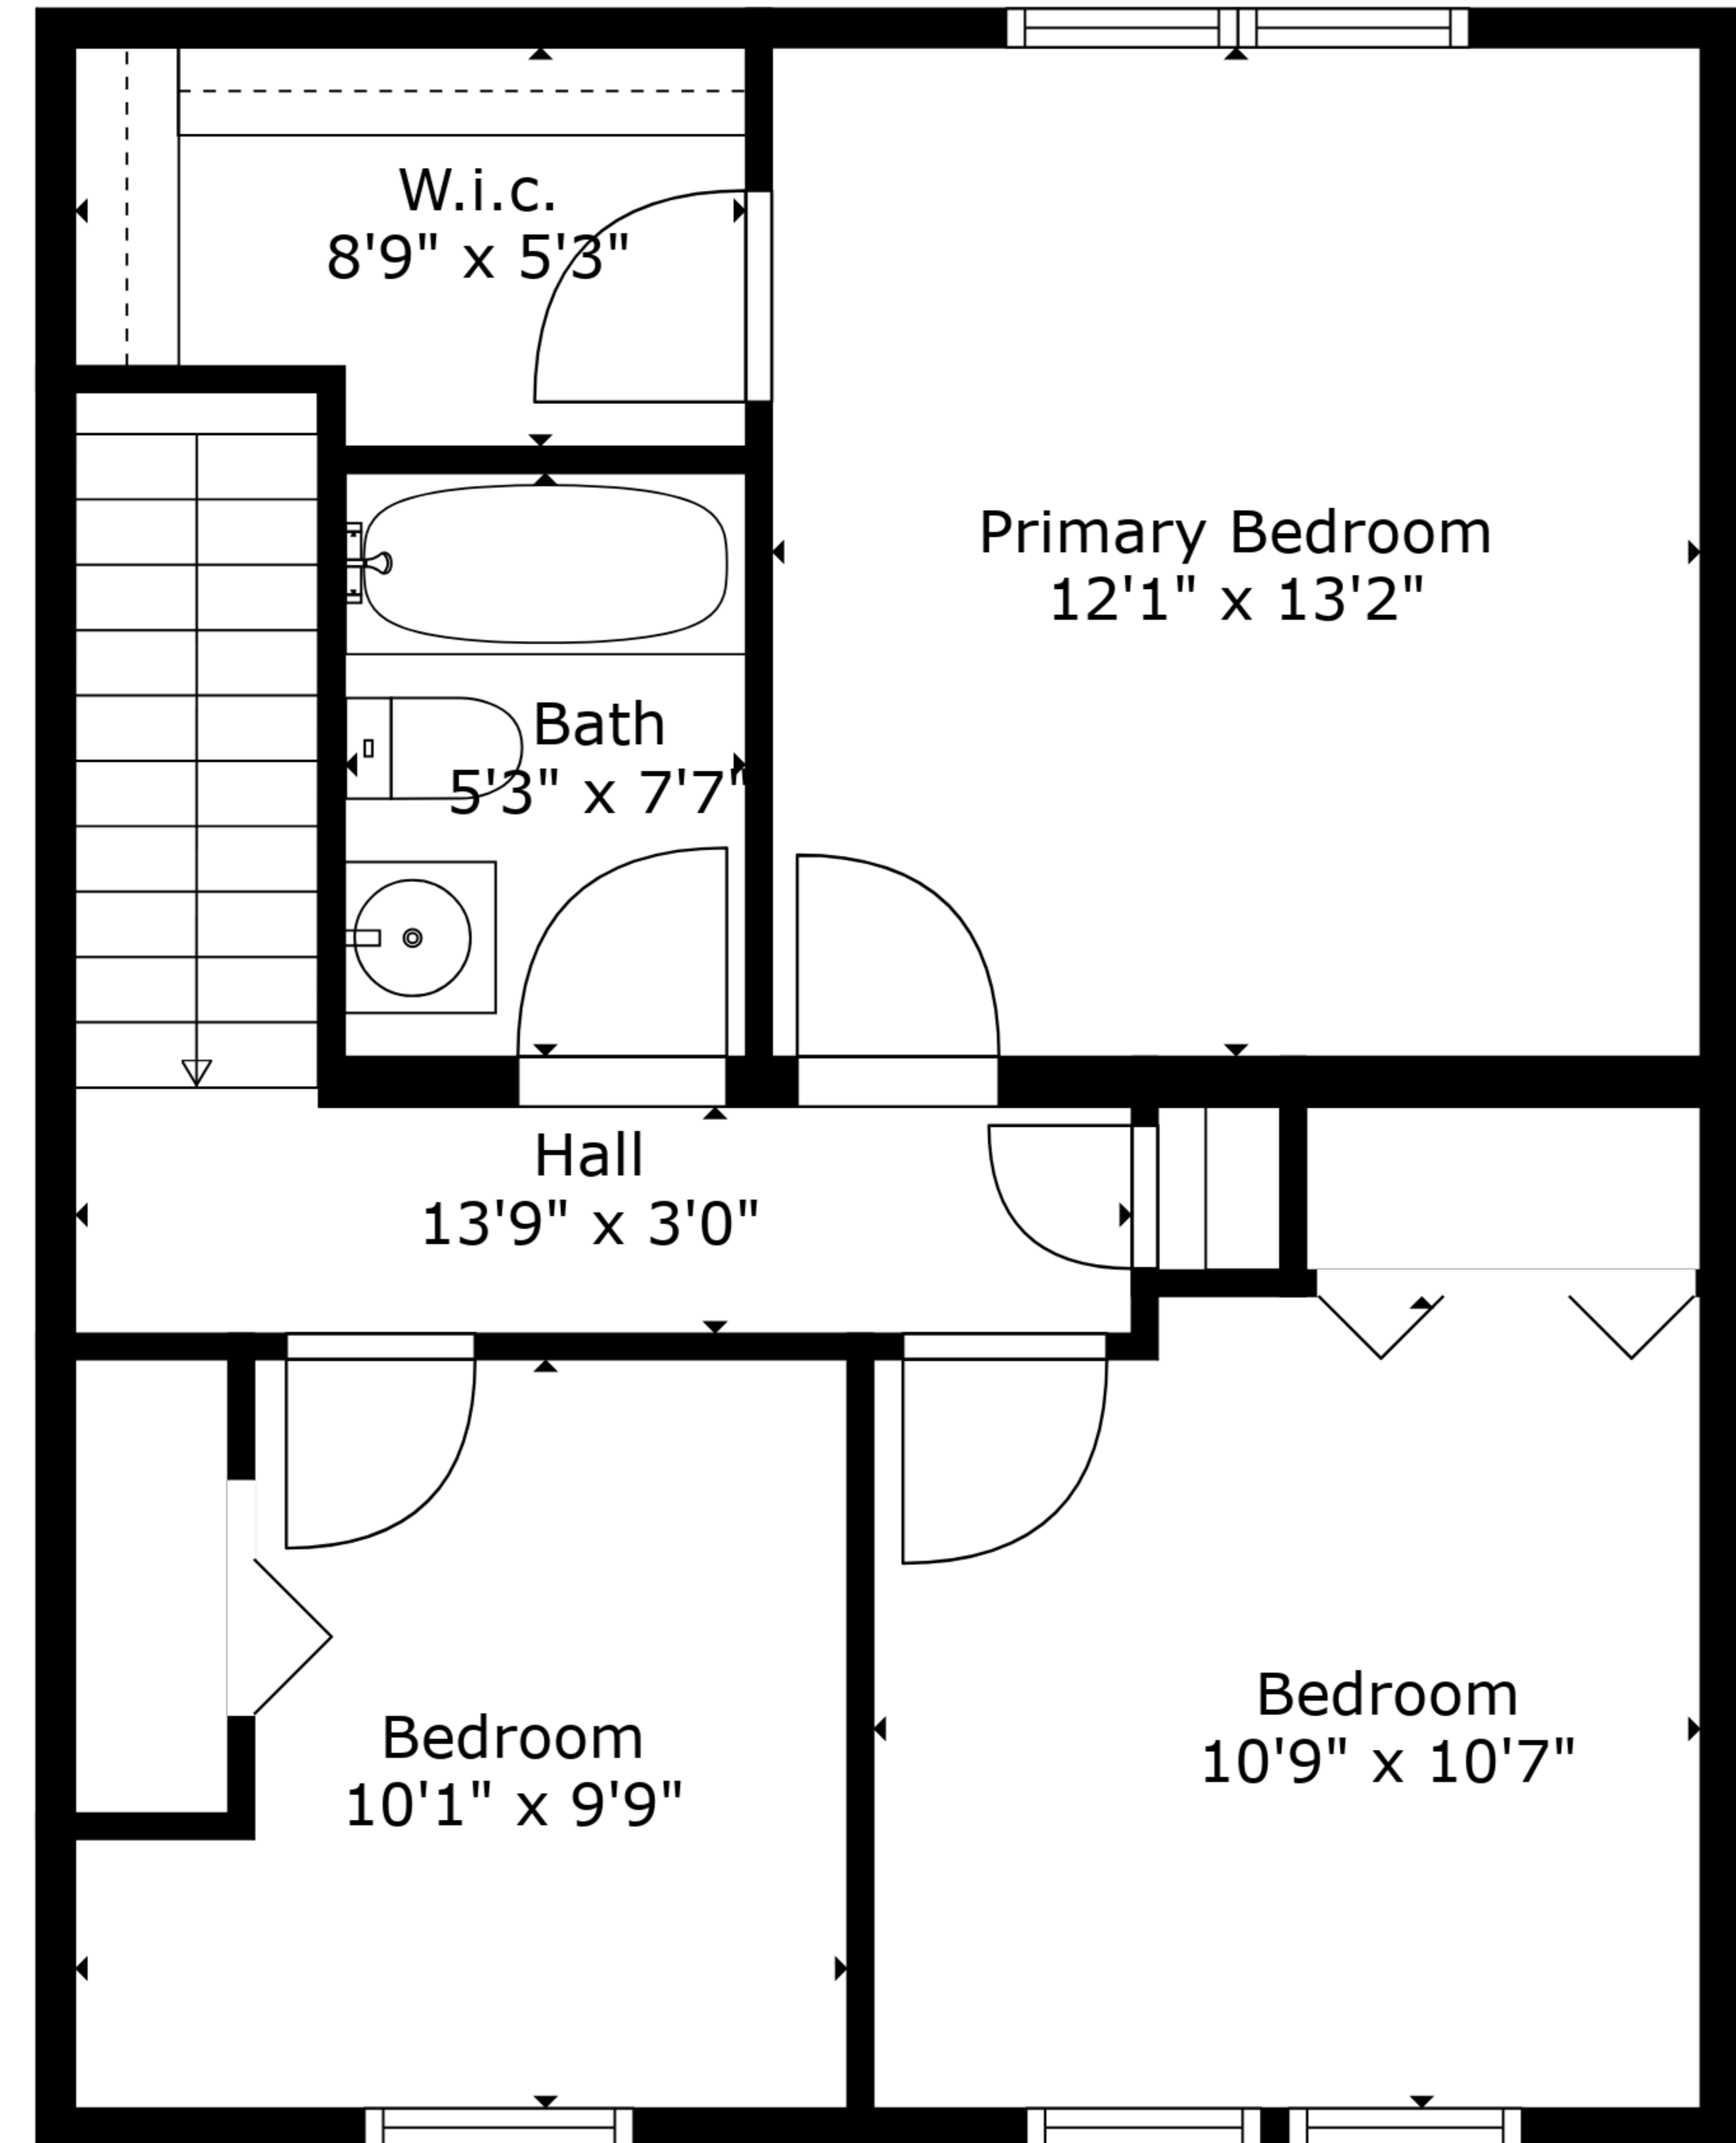

**TOTAL: 1110 sq. ft**

BELOW GROUND: 540 sq. ft, FLOOR 2: 570 sq. ft

EXCLUDED AREAS: DECK: 120 sq. ft, BAY WINDOW: 10 sq. ft

Measurements Deemed Highly Reliable But Not Guaranteed. Measured By Cubicasa Tech.

Floor 1

Floor 2

**TOTAL: 1110 sq. ft**

BELOW GROUND: 540 sq. ft, FLOOR 2: 570 sq. ft

EXCLUDED AREAS: DECK: 120 sq. ft, BAY WINDOW: 10 sq. ft

Measurements Deemed Highly Reliable But Not Guaranteed. Measured By Cubicasa Tech.