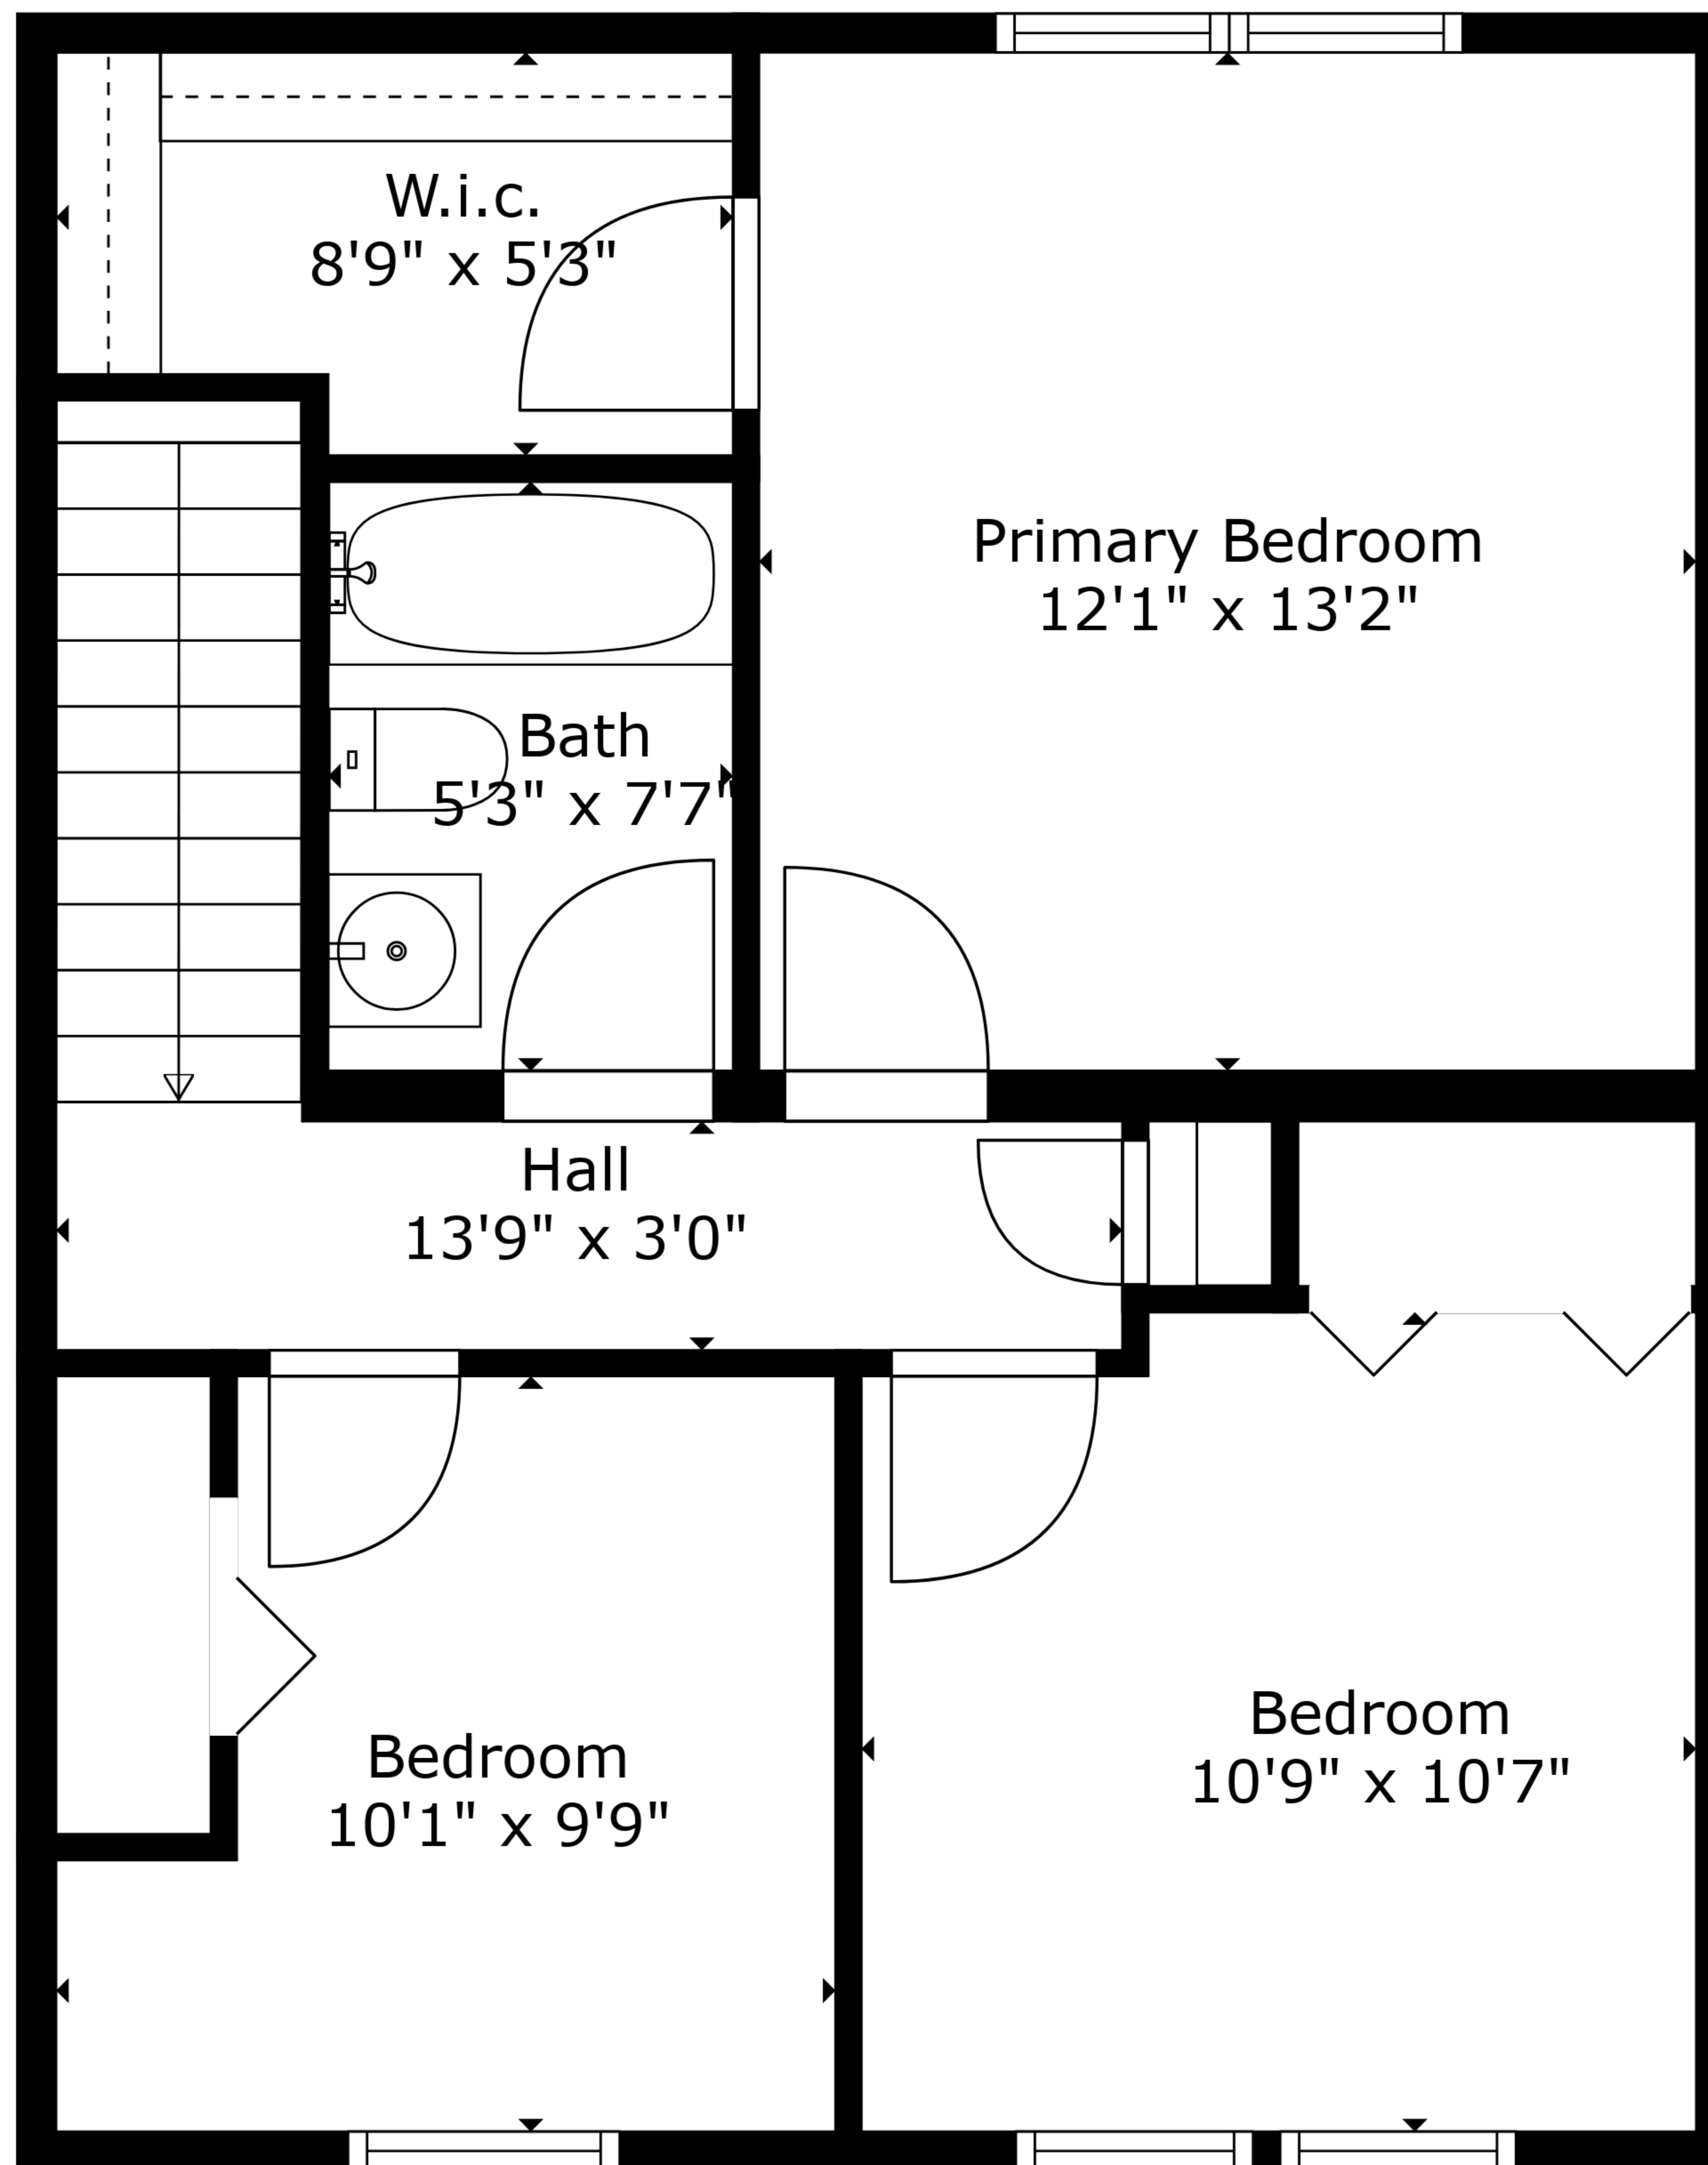

**TOTAL: 1110 sq. ft**

BELOW GROUND: 540 sq. ft, FLOOR 2: 570 sq. ft

EXCLUDED AREAS: DECK: 120 sq. ft, BAY WINDOW: 10 sq. ft

Measurements Deemed Highly Reliable But Not Guaranteed. Measured By Cubicasa Tech.

Floor 1

Floor 2

**TOTAL: 1110 sq. ft**

BELOW GROUND: 540 sq. ft, FLOOR 2: 570 sq. ft

EXCLUDED AREAS: DECK: 120 sq. ft, BAY WINDOW: 10 sq. ft

Measurements Deemed Highly Reliable But Not Guaranteed. Measured By Cubicasa Tech.