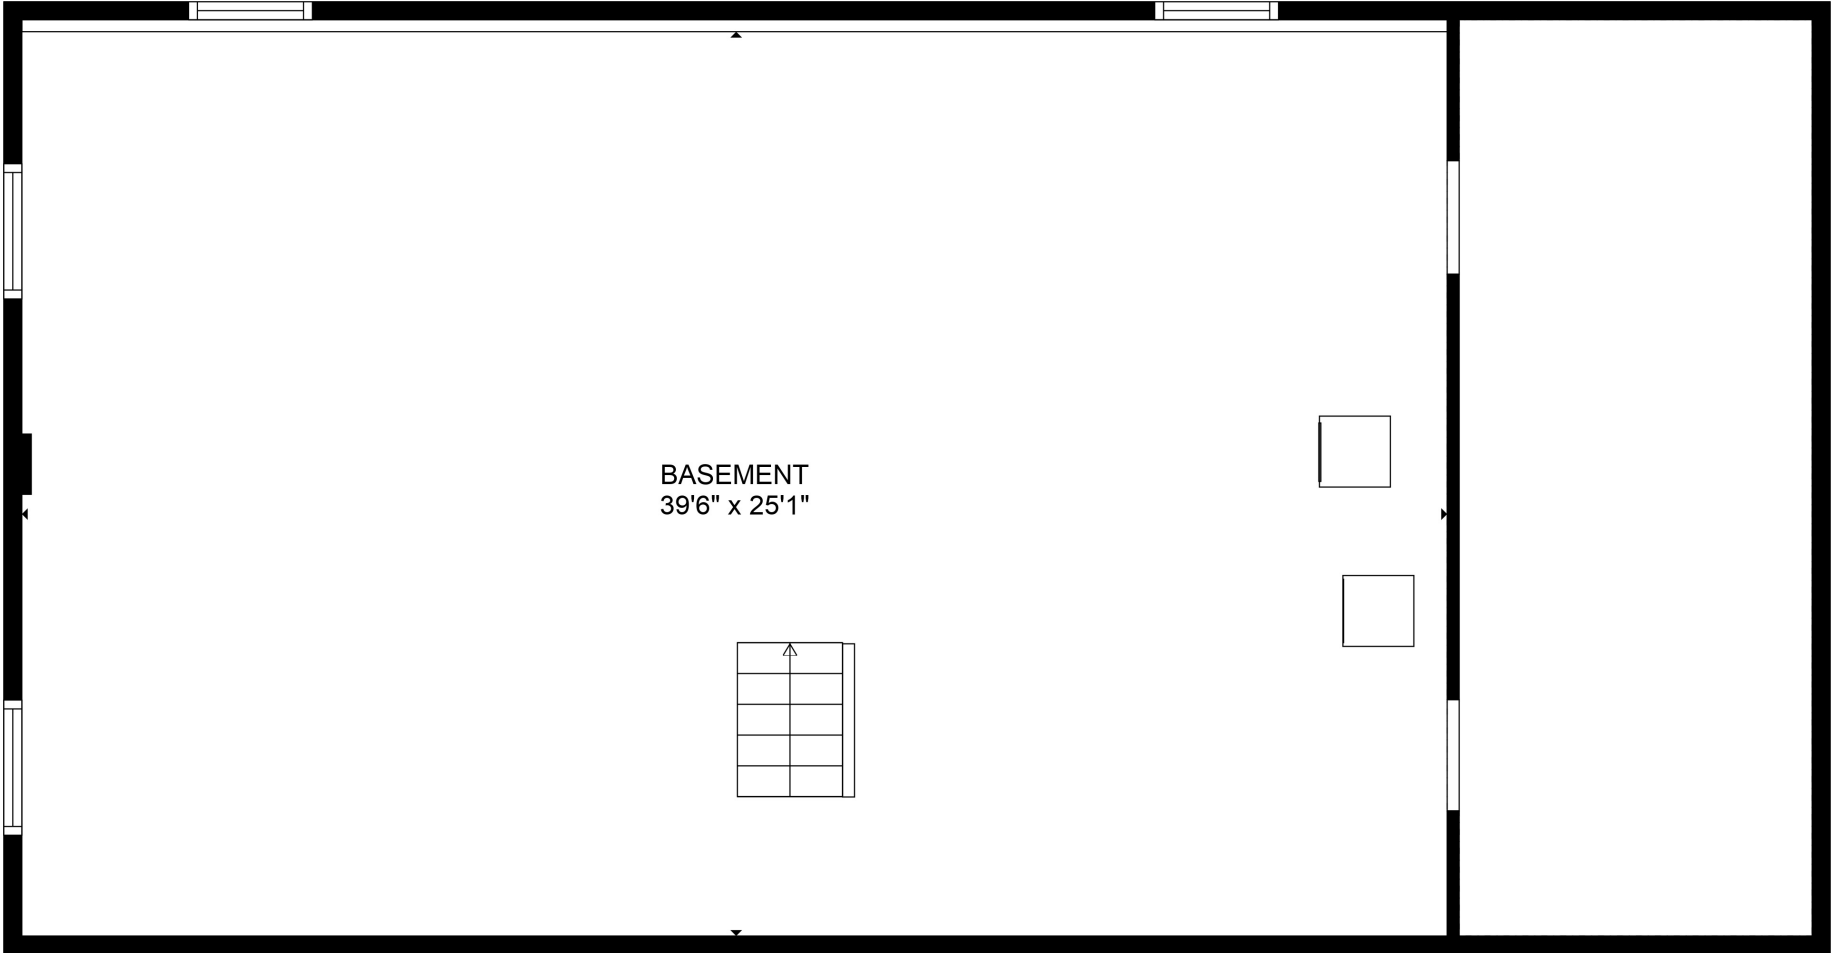

FLOOR 2

FLOOR 1

TOTAL: 1264 sq. ft
 BELOW GROUND: 0 sq. ft, FLOOR 2: 1264 sq. ft
 EXCLUDED AREAS: CRAWL SPACE: 258 sq. ft, BASEMENT: 1005 sq. ft, GARAGE: 271 sq. ft

SIZES AND DIMENSIONS ARE APPROXIMATE, ACTUAL MAY VARY.

TOTAL: 1264 sq. ft
 BELOW GROUND: 0 sq. ft, FLOOR 2: 1264 sq. ft
 EXCLUDED AREAS: CRAWL SPACE: 258 sq. ft, BASEMENT: 1005 sq. ft, GARAGE: 271 sq. ft

SIZES AND DIMENSIONS ARE APPROXIMATE, ACTUAL MAY VARY.