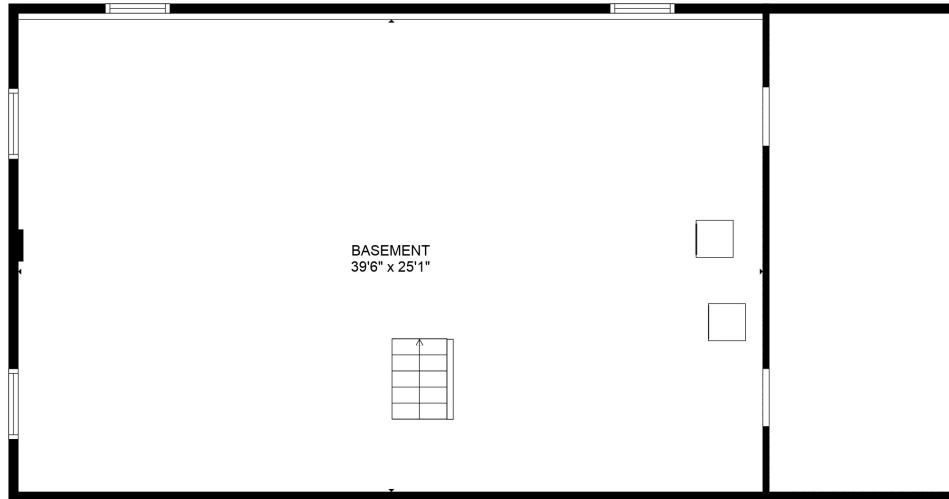

FLOOR 2

FLOOR 1

TOTAL: 1264 sq. ft
 BELOW GROUND: 0 sq. ft, FLOOR 2: 1264 sq. ft
 EXCLUDED AREAS: CRAWL SPACE: 258 sq. ft, BASEMENT: 1005 sq. ft, GARAGE: 271 sq. ft

SIZES AND DIMENSIONS ARE APPROXIMATE, ACTUAL MAY VARY.

TOTAL: 1264 sq. ft
 BELOW GROUND: 0 sq. ft, FLOOR 2: 1264 sq. ft
 EXCLUDED AREAS: CRAWL SPACE: 258 sq. ft, BASEMENT: 1005 sq. ft, GARAGE: 271 sq. ft

SIZES AND DIMENSIONS ARE APPROXIMATE, ACTUAL MAY VARY.