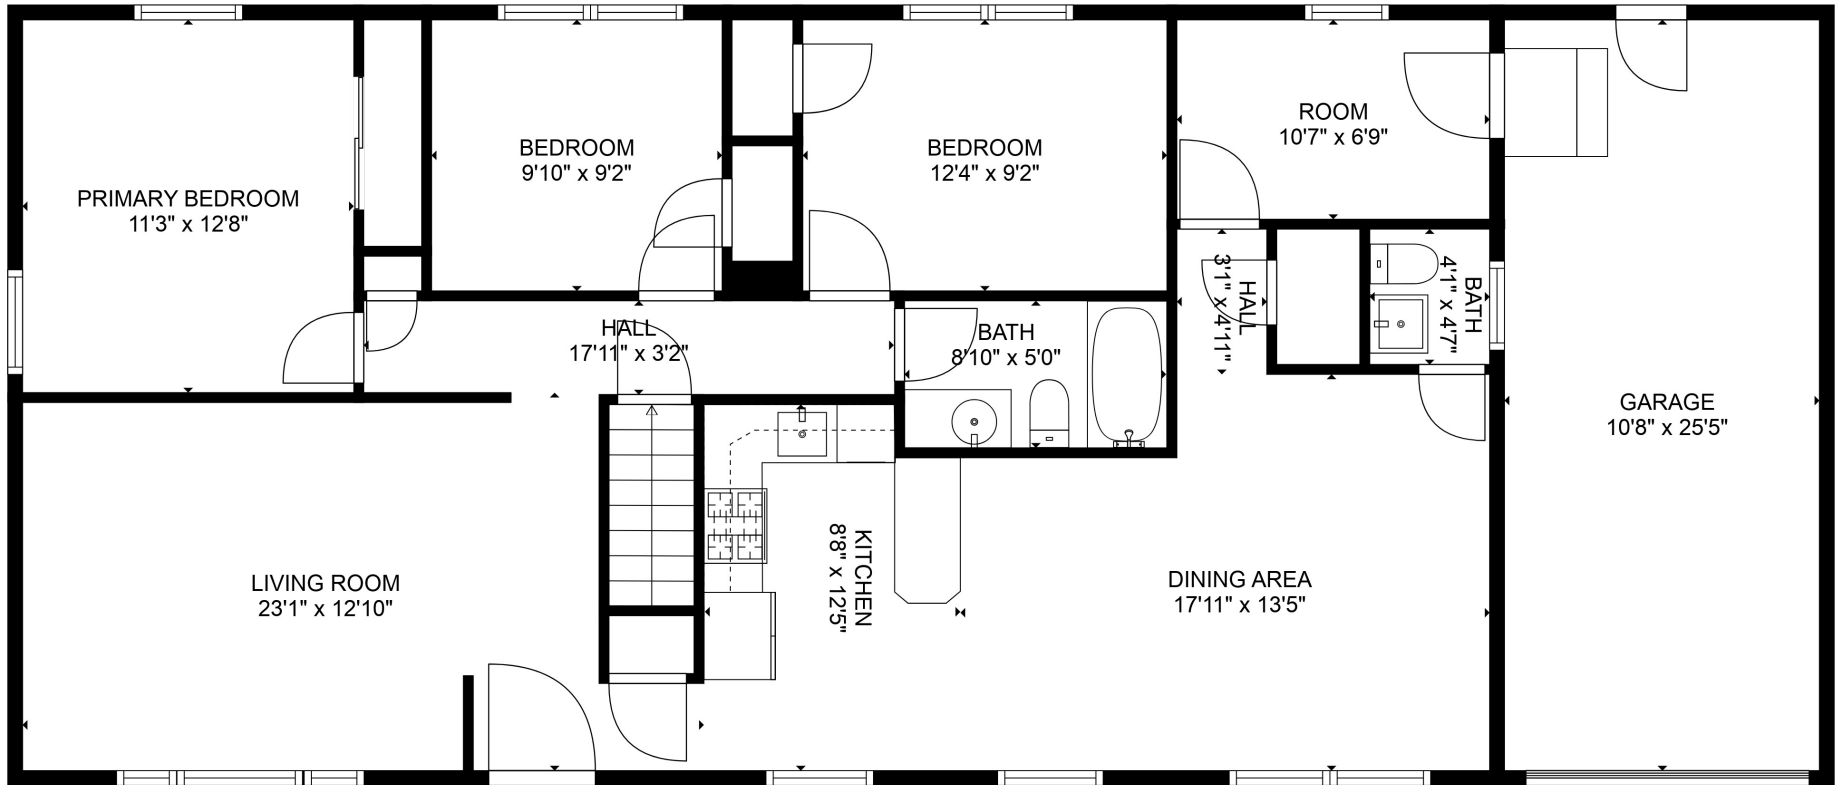

FLOOR 2

FLOOR 1

TOTAL: 1264 sq. ft
 BELOW GROUND: 0 sq. ft, FLOOR 2: 1264 sq. ft
 EXCLUDED AREAS: CRAWL SPACE: 258 sq. ft, BASEMENT: 1005 sq. ft, GARAGE: 271 sq. ft

SIZES AND DIMENSIONS ARE APPROXIMATE, ACTUAL MAY VARY.

TOTAL: 1264 sq. ft
 BELOW GROUND: 0 sq. ft, FLOOR 2: 1264 sq. ft
 EXCLUDED AREAS: CRAWL SPACE: 258 sq. ft, BASEMENT: 1005 sq. ft, GARAGE: 271 sq. ft

SIZES AND DIMENSIONS ARE APPROXIMATE, ACTUAL MAY VARY.