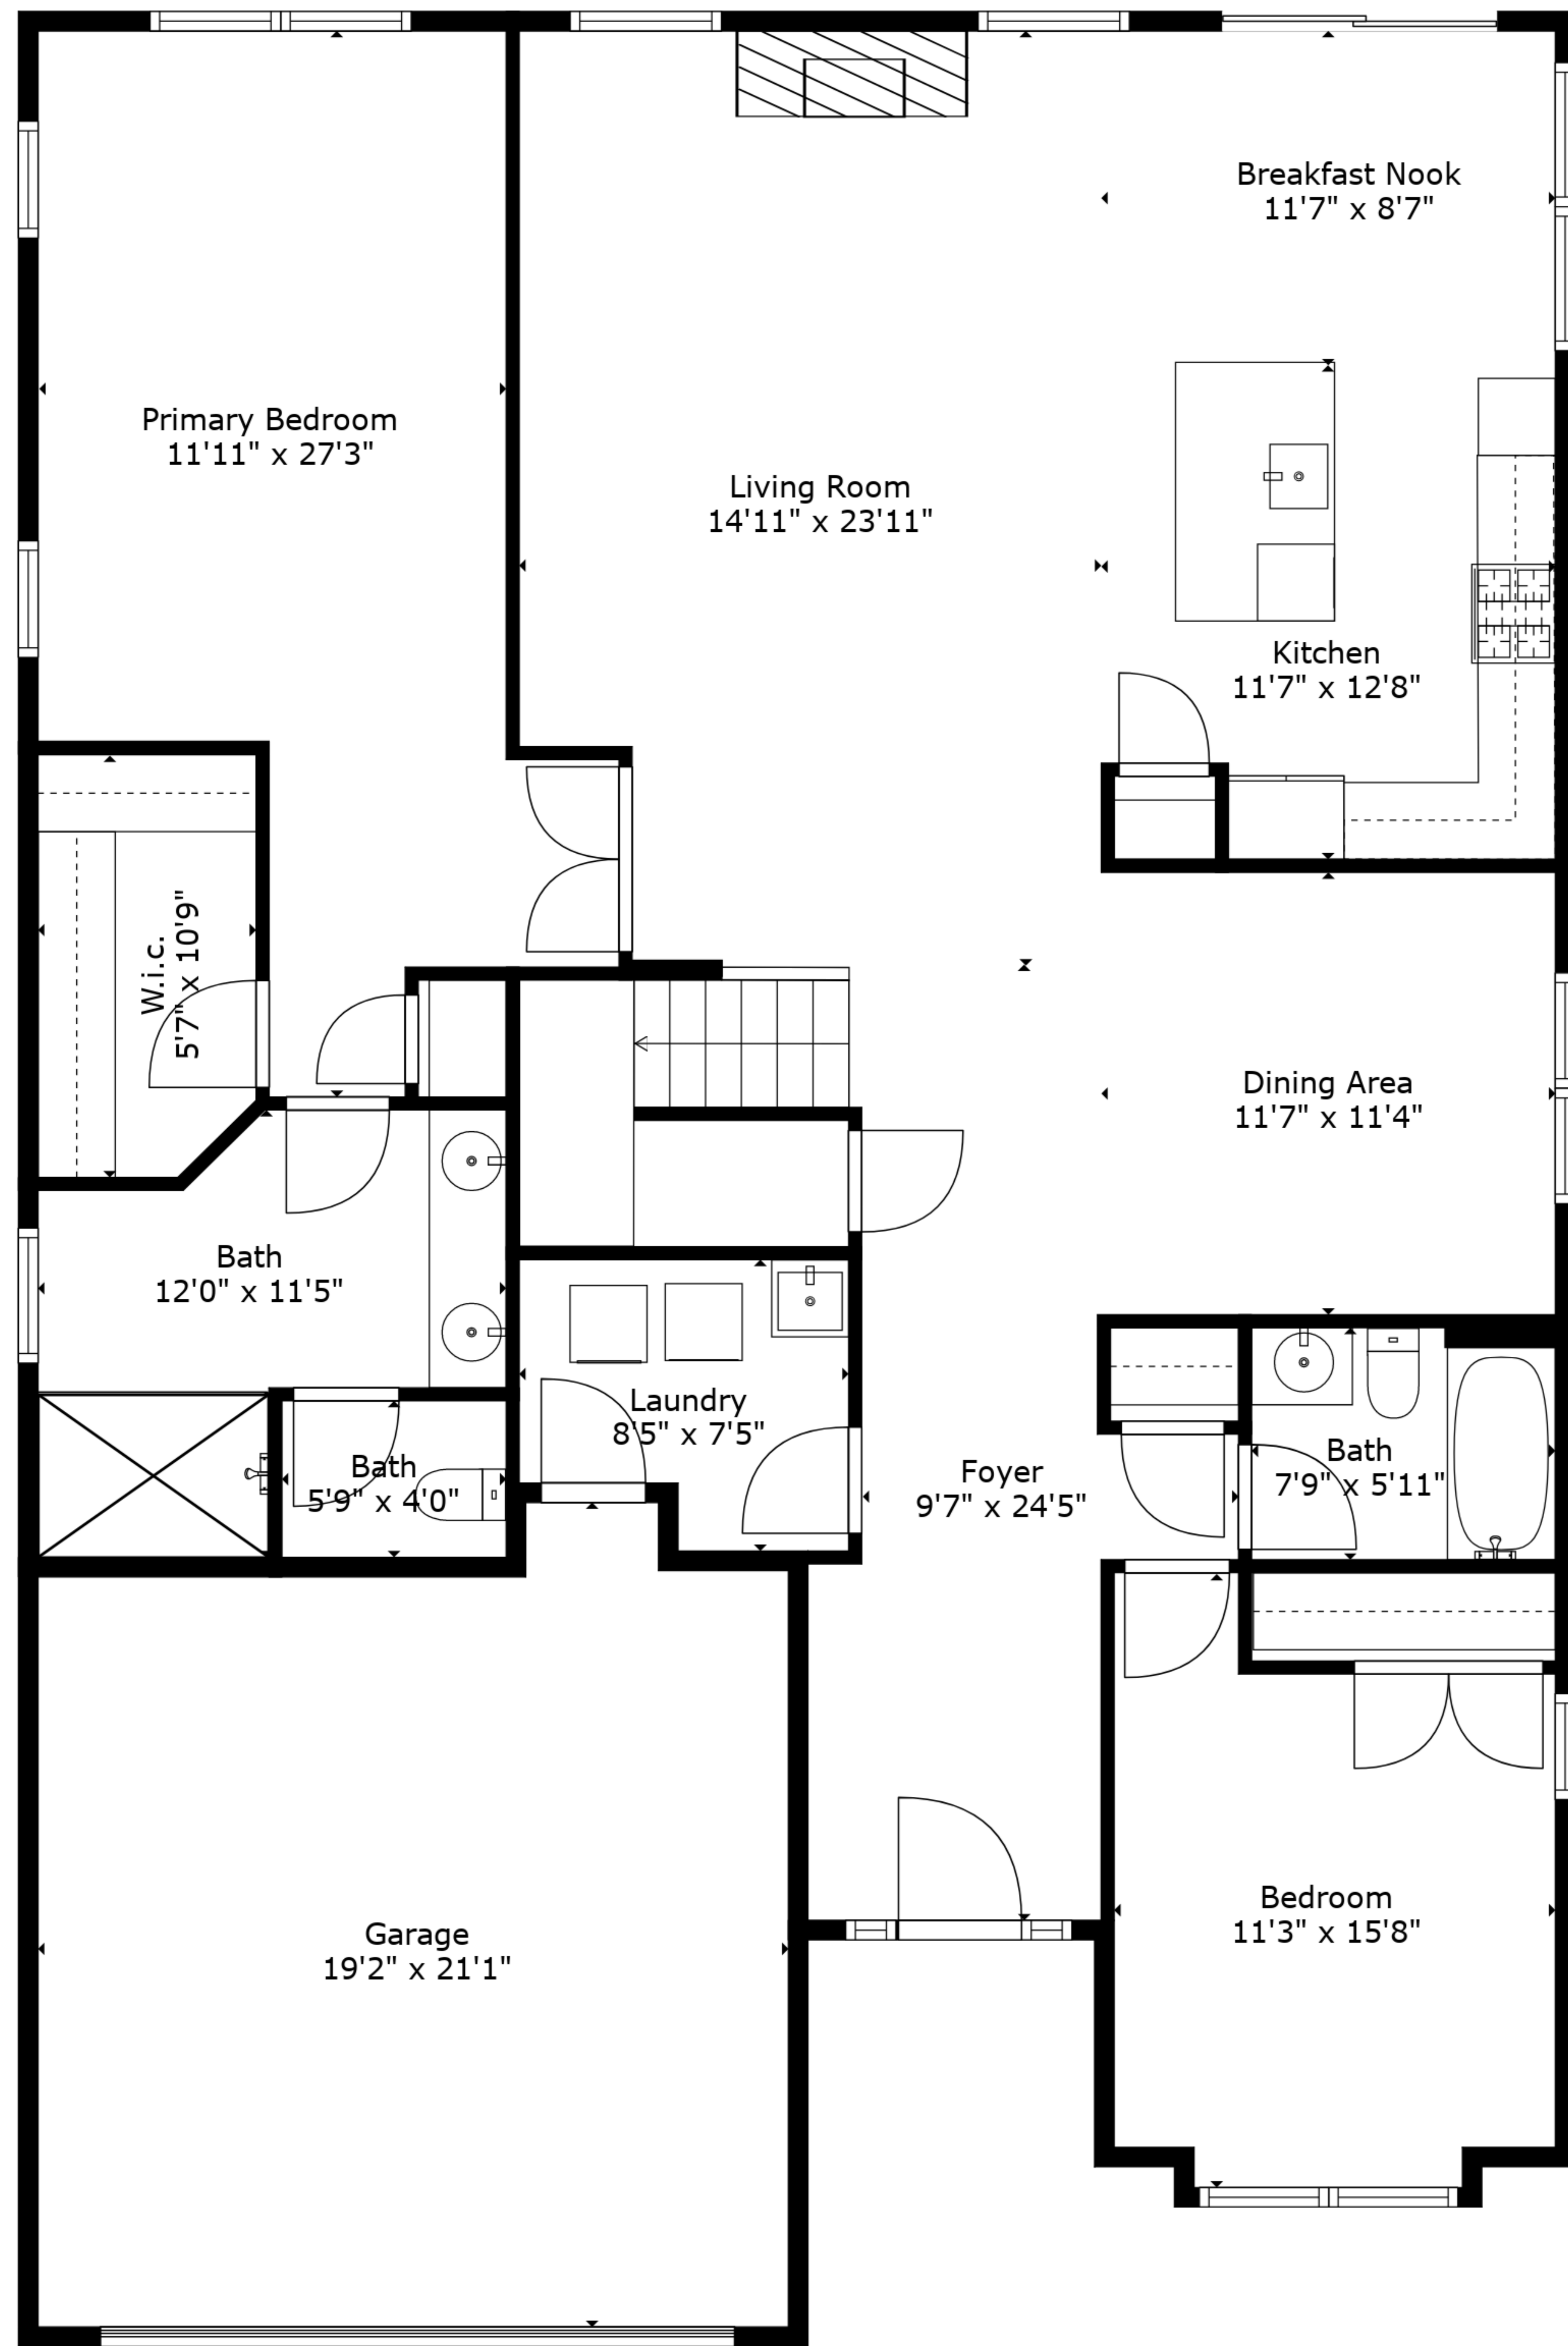

TOTAL: 2747 sq. ft

FLOOR 1: 1759 sq. ft, FLOOR 2: 988 sq. ft

EXCLUDED AREAS: GARAGE: 375 sq. ft, OPEN TO BELOW: 549 sq. ft

Sizes And Dimensions Are Approximate And For Reference Only. Actual May Vary.

Floor 1

Floor 2

TOTAL: 2747 sq. ft
 FLOOR 1: 1759 sq. ft, FLOOR 2: 988 sq. ft
 EXCLUDED AREAS: GARAGE: 375 sq. ft, OPEN TO BELOW: 549 sq. ft

Sizes And Dimensions Are Approximate And For Reference Only. Actual May Vary.