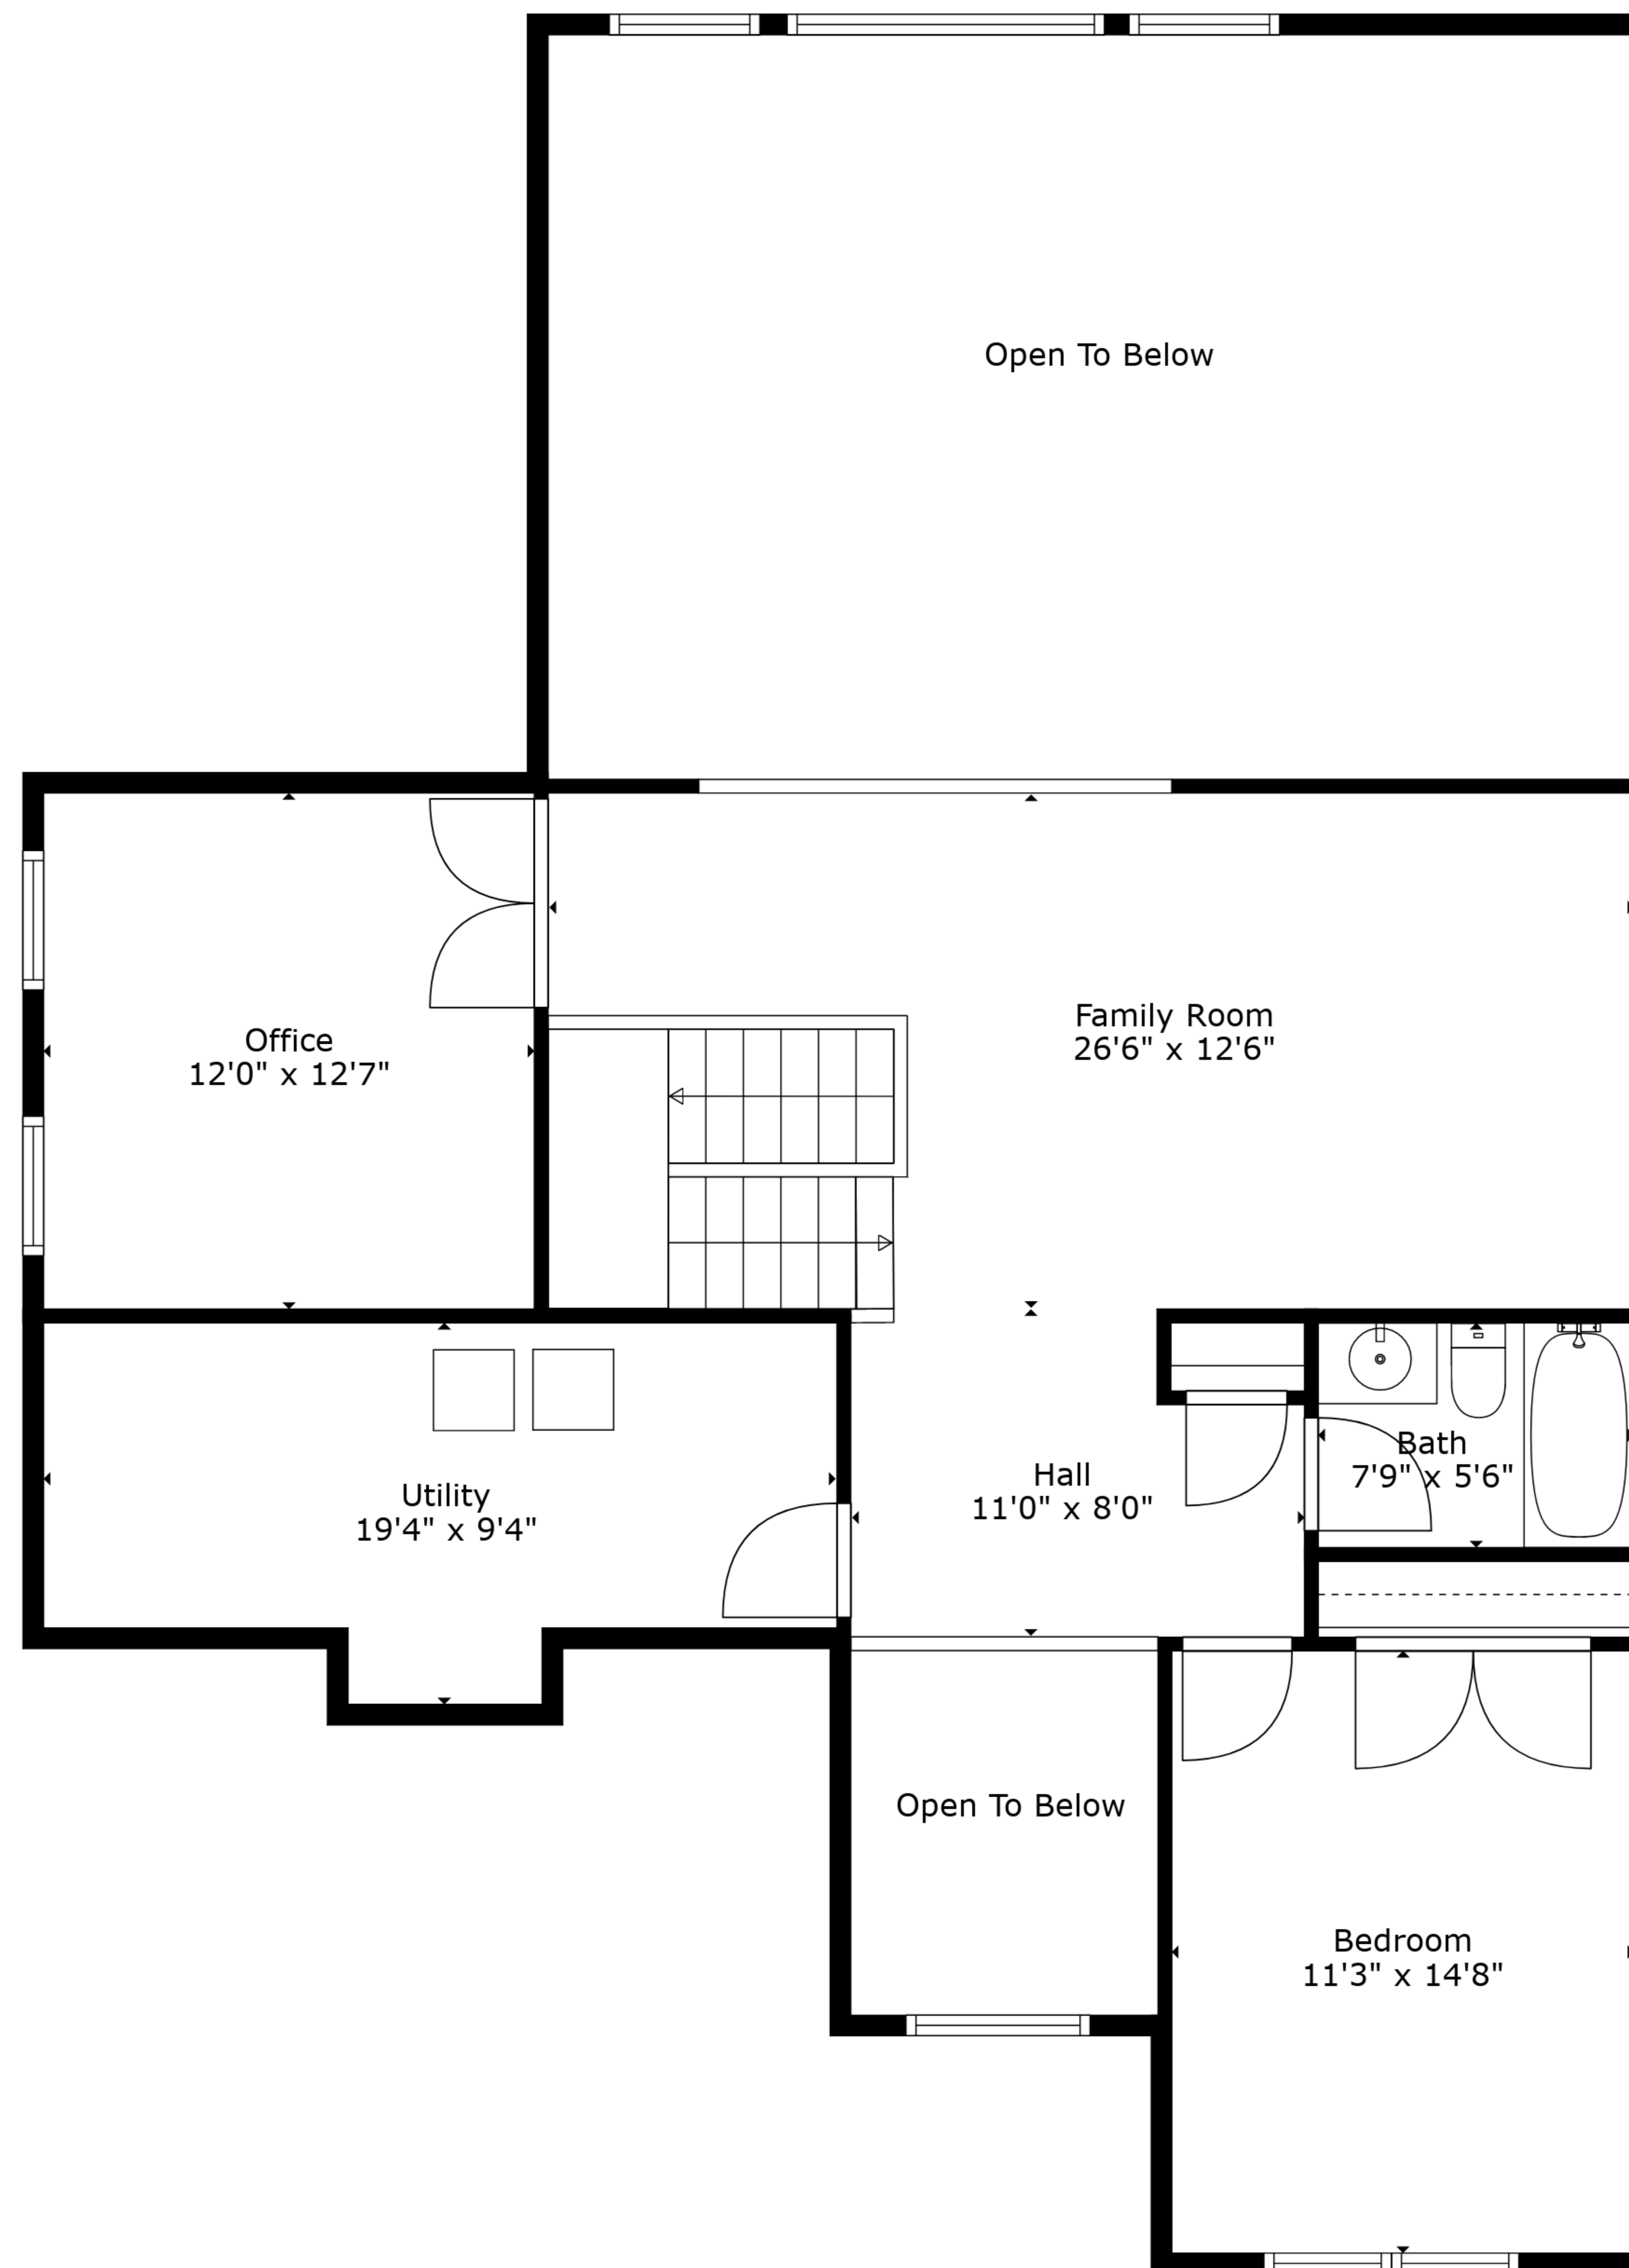

TOTAL: 2747 sq. ft

FLOOR 1: 1759 sq. ft, FLOOR 2: 988 sq. ft

EXCLUDED AREAS: GARAGE: 375 sq. ft, OPEN TO BELOW: 549 sq. ft

Sizes And Dimensions Are Approximate And For Reference Only. Actual May Vary.

Floor 1

Floor 2

TOTAL: 2747 sq. ft
 FLOOR 1: 1759 sq. ft, FLOOR 2: 988 sq. ft
 EXCLUDED AREAS: GARAGE: 375 sq. ft, OPEN TO BELOW: 549 sq. ft

Sizes And Dimensions Are Approximate And For Reference Only. Actual May Vary.