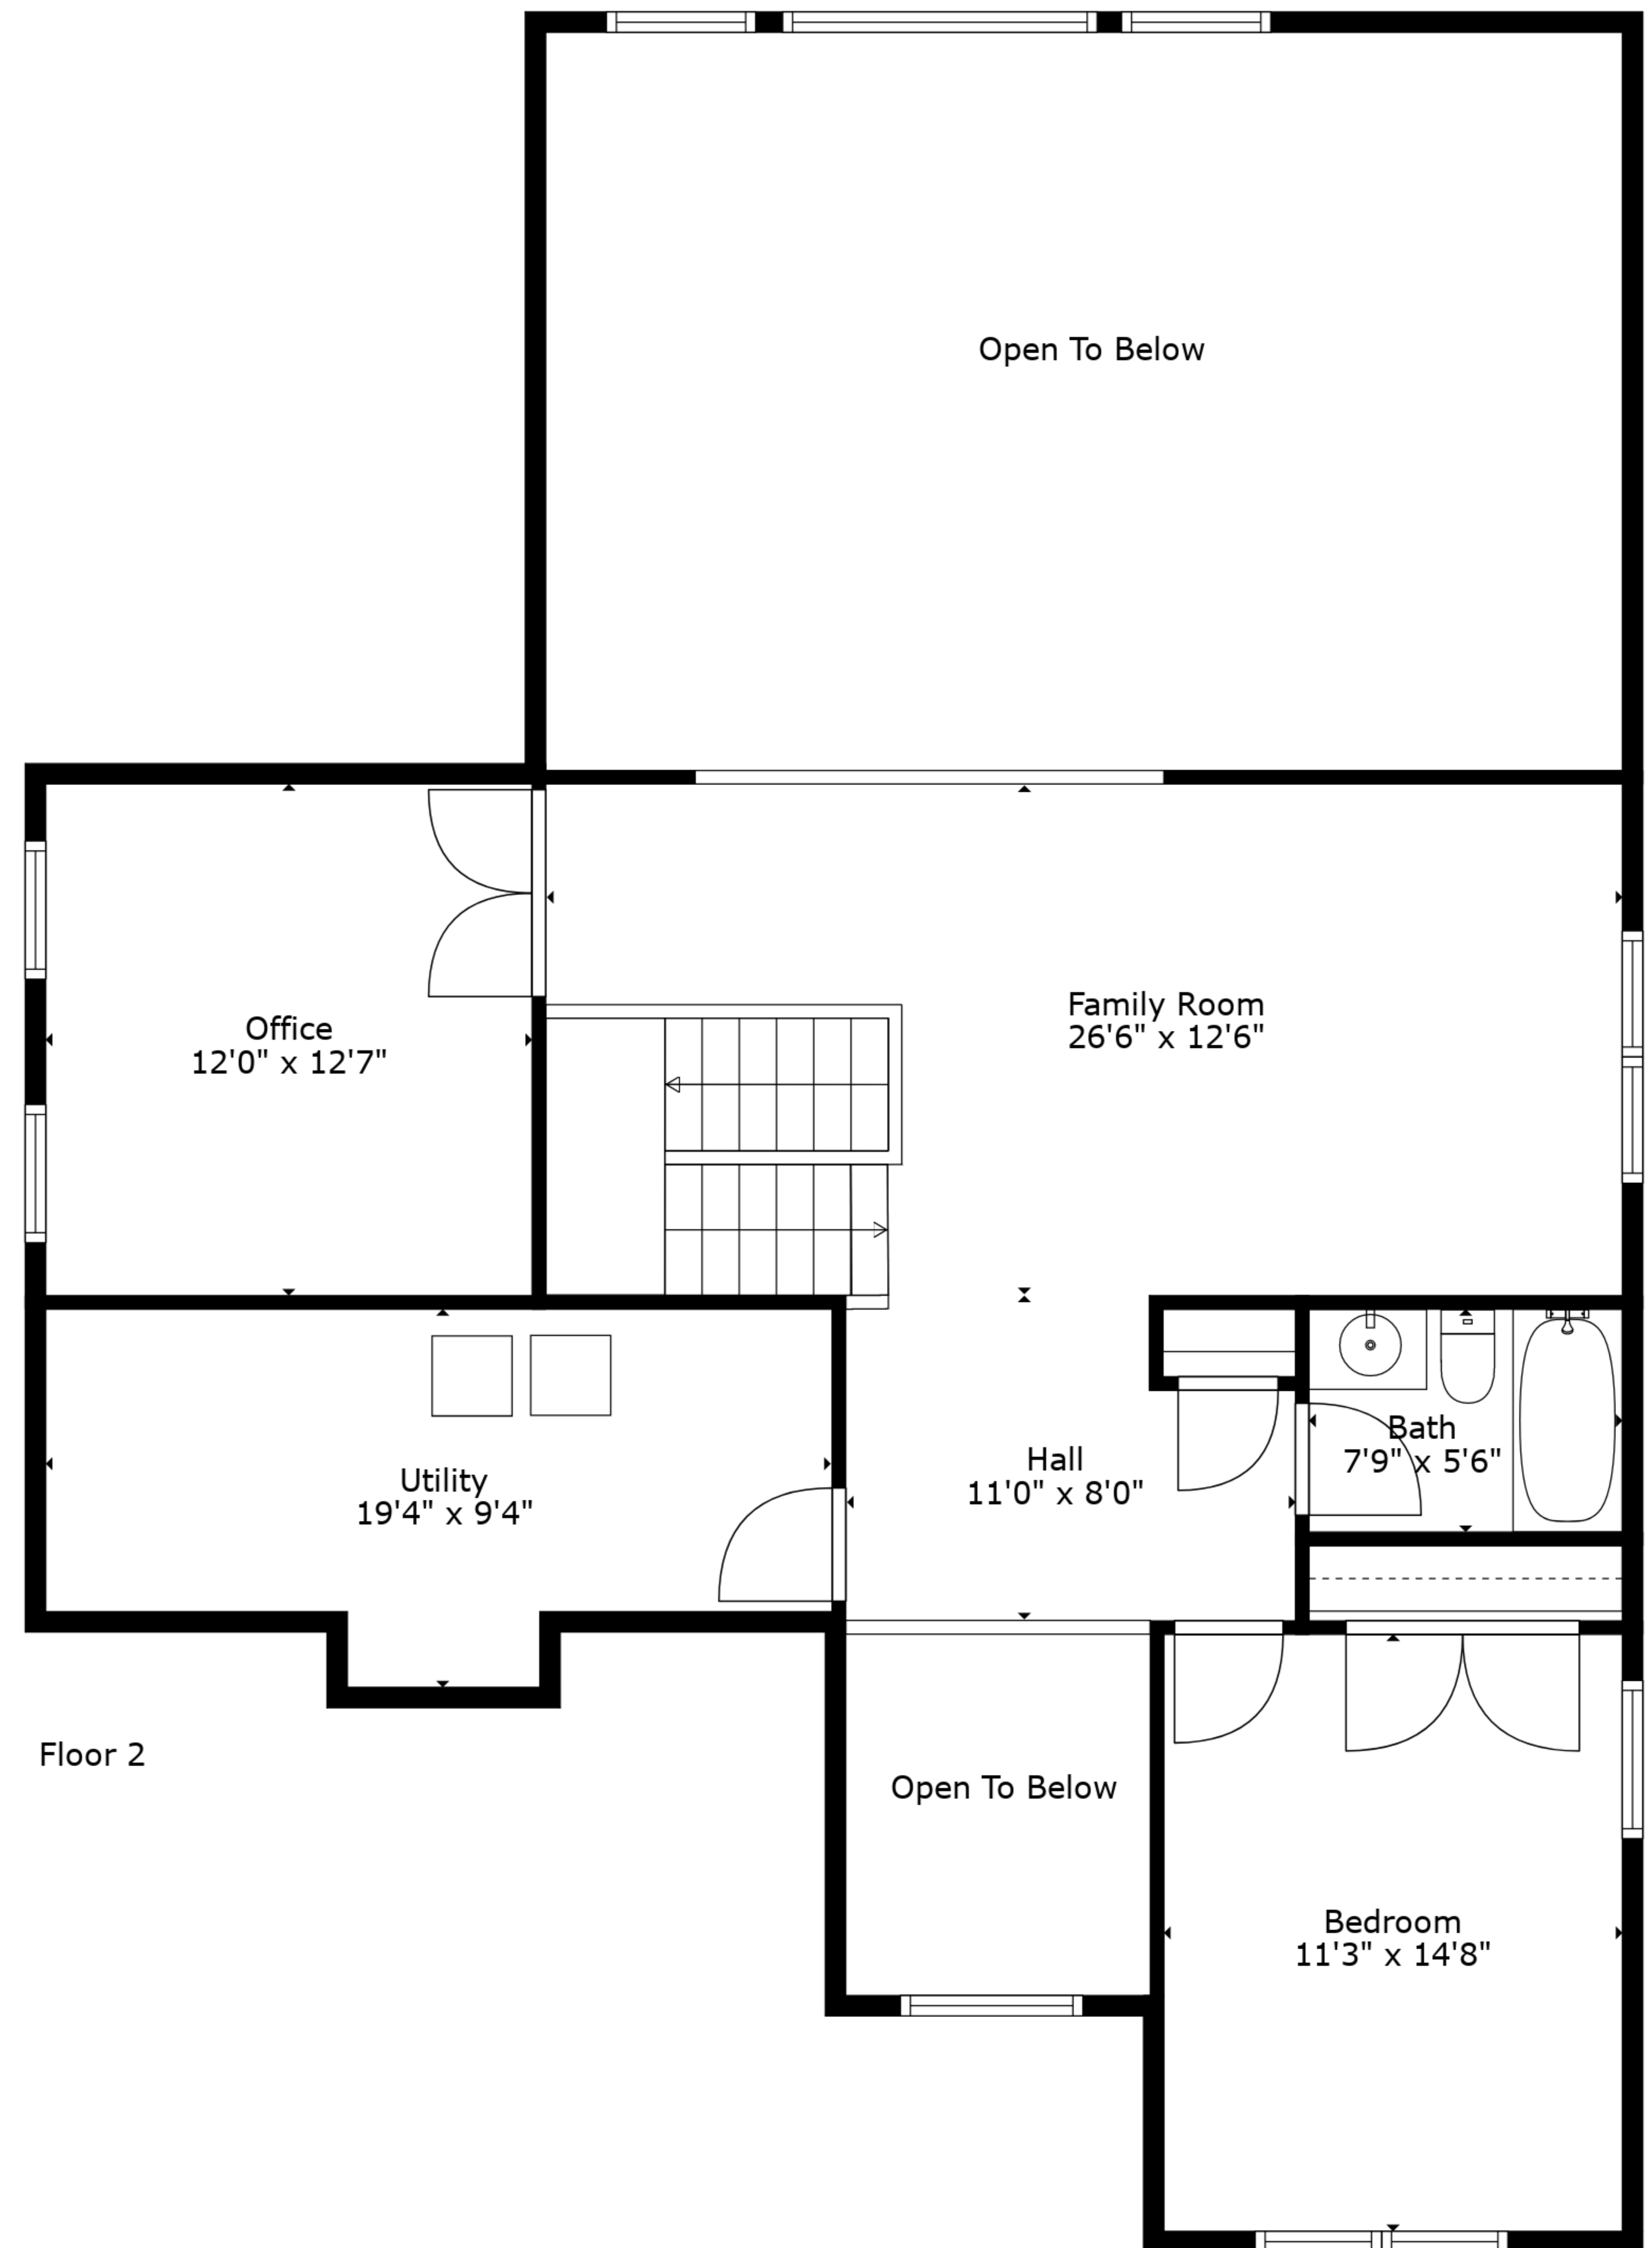

TOTAL: 2747 sq. ft

FLOOR 1: 1759 sq. ft, FLOOR 2: 988 sq. ft

EXCLUDED AREAS: GARAGE: 375 sq. ft, OPEN TO BELOW: 549 sq. ft

Sizes And Dimensions Are Approximate And For Reference Only. Actual May Vary.

Floor 1

Floor 2

TOTAL: 2747 sq. ft
 FLOOR 1: 1759 sq. ft, FLOOR 2: 988 sq. ft
 EXCLUDED AREAS: GARAGE: 375 sq. ft, OPEN TO BELOW: 549 sq. ft

Sizes And Dimensions Are Approximate And For Reference Only. Actual May Vary.