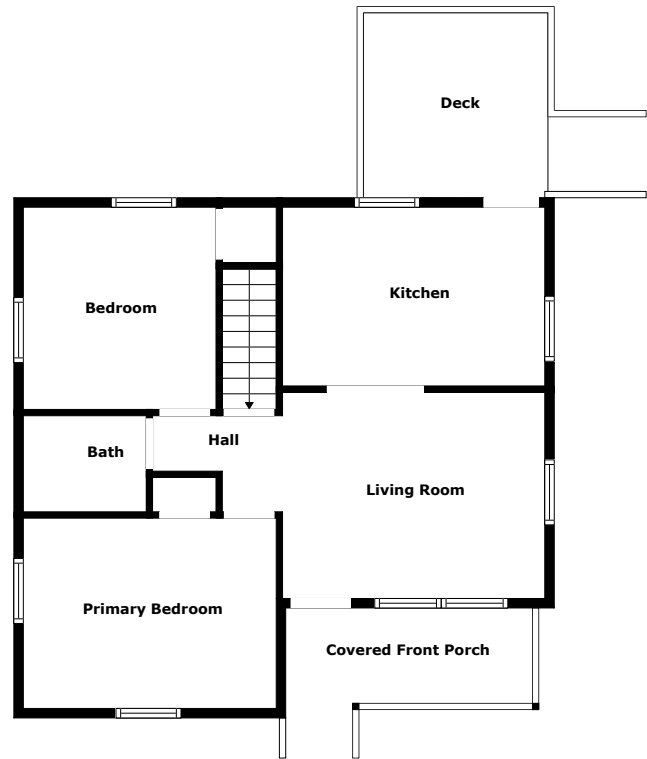

Home report

Midvale Road 155
Wampum

Highlights

1 Kitchen

1 Living room

2 Bedroom

1 Bath

9 Doors

13 Windows

Nearby services Data source: Google Maps

4th Ave + 47th St, 2.2 mi

ALDI, 3.6 mi

Pediatric Associates, 3.5 mi

Big Beaver Township
School Ballfields, 1.8 mi

Railway Cafe, 0.5 mi

Community College of
Beaver County: James M.
Johnson School of
Aviations Science, 4.0 mi

Floor plan

Floor 1

Floor 2

Measurements Are Calculated By Cubicasa Technology. Deemed Highly Reliable But Not Guaranteed.

Appendix 1: Data sheet

Basement - 1	Basement - Unfinished - 1	Bedroom - 2
Bedroom - Master - 1	LivingRoom - 1	Hall - 1
Bath - 1	Kitchen - 1	Outdoor - 1
Outdoor - Deck - 1		