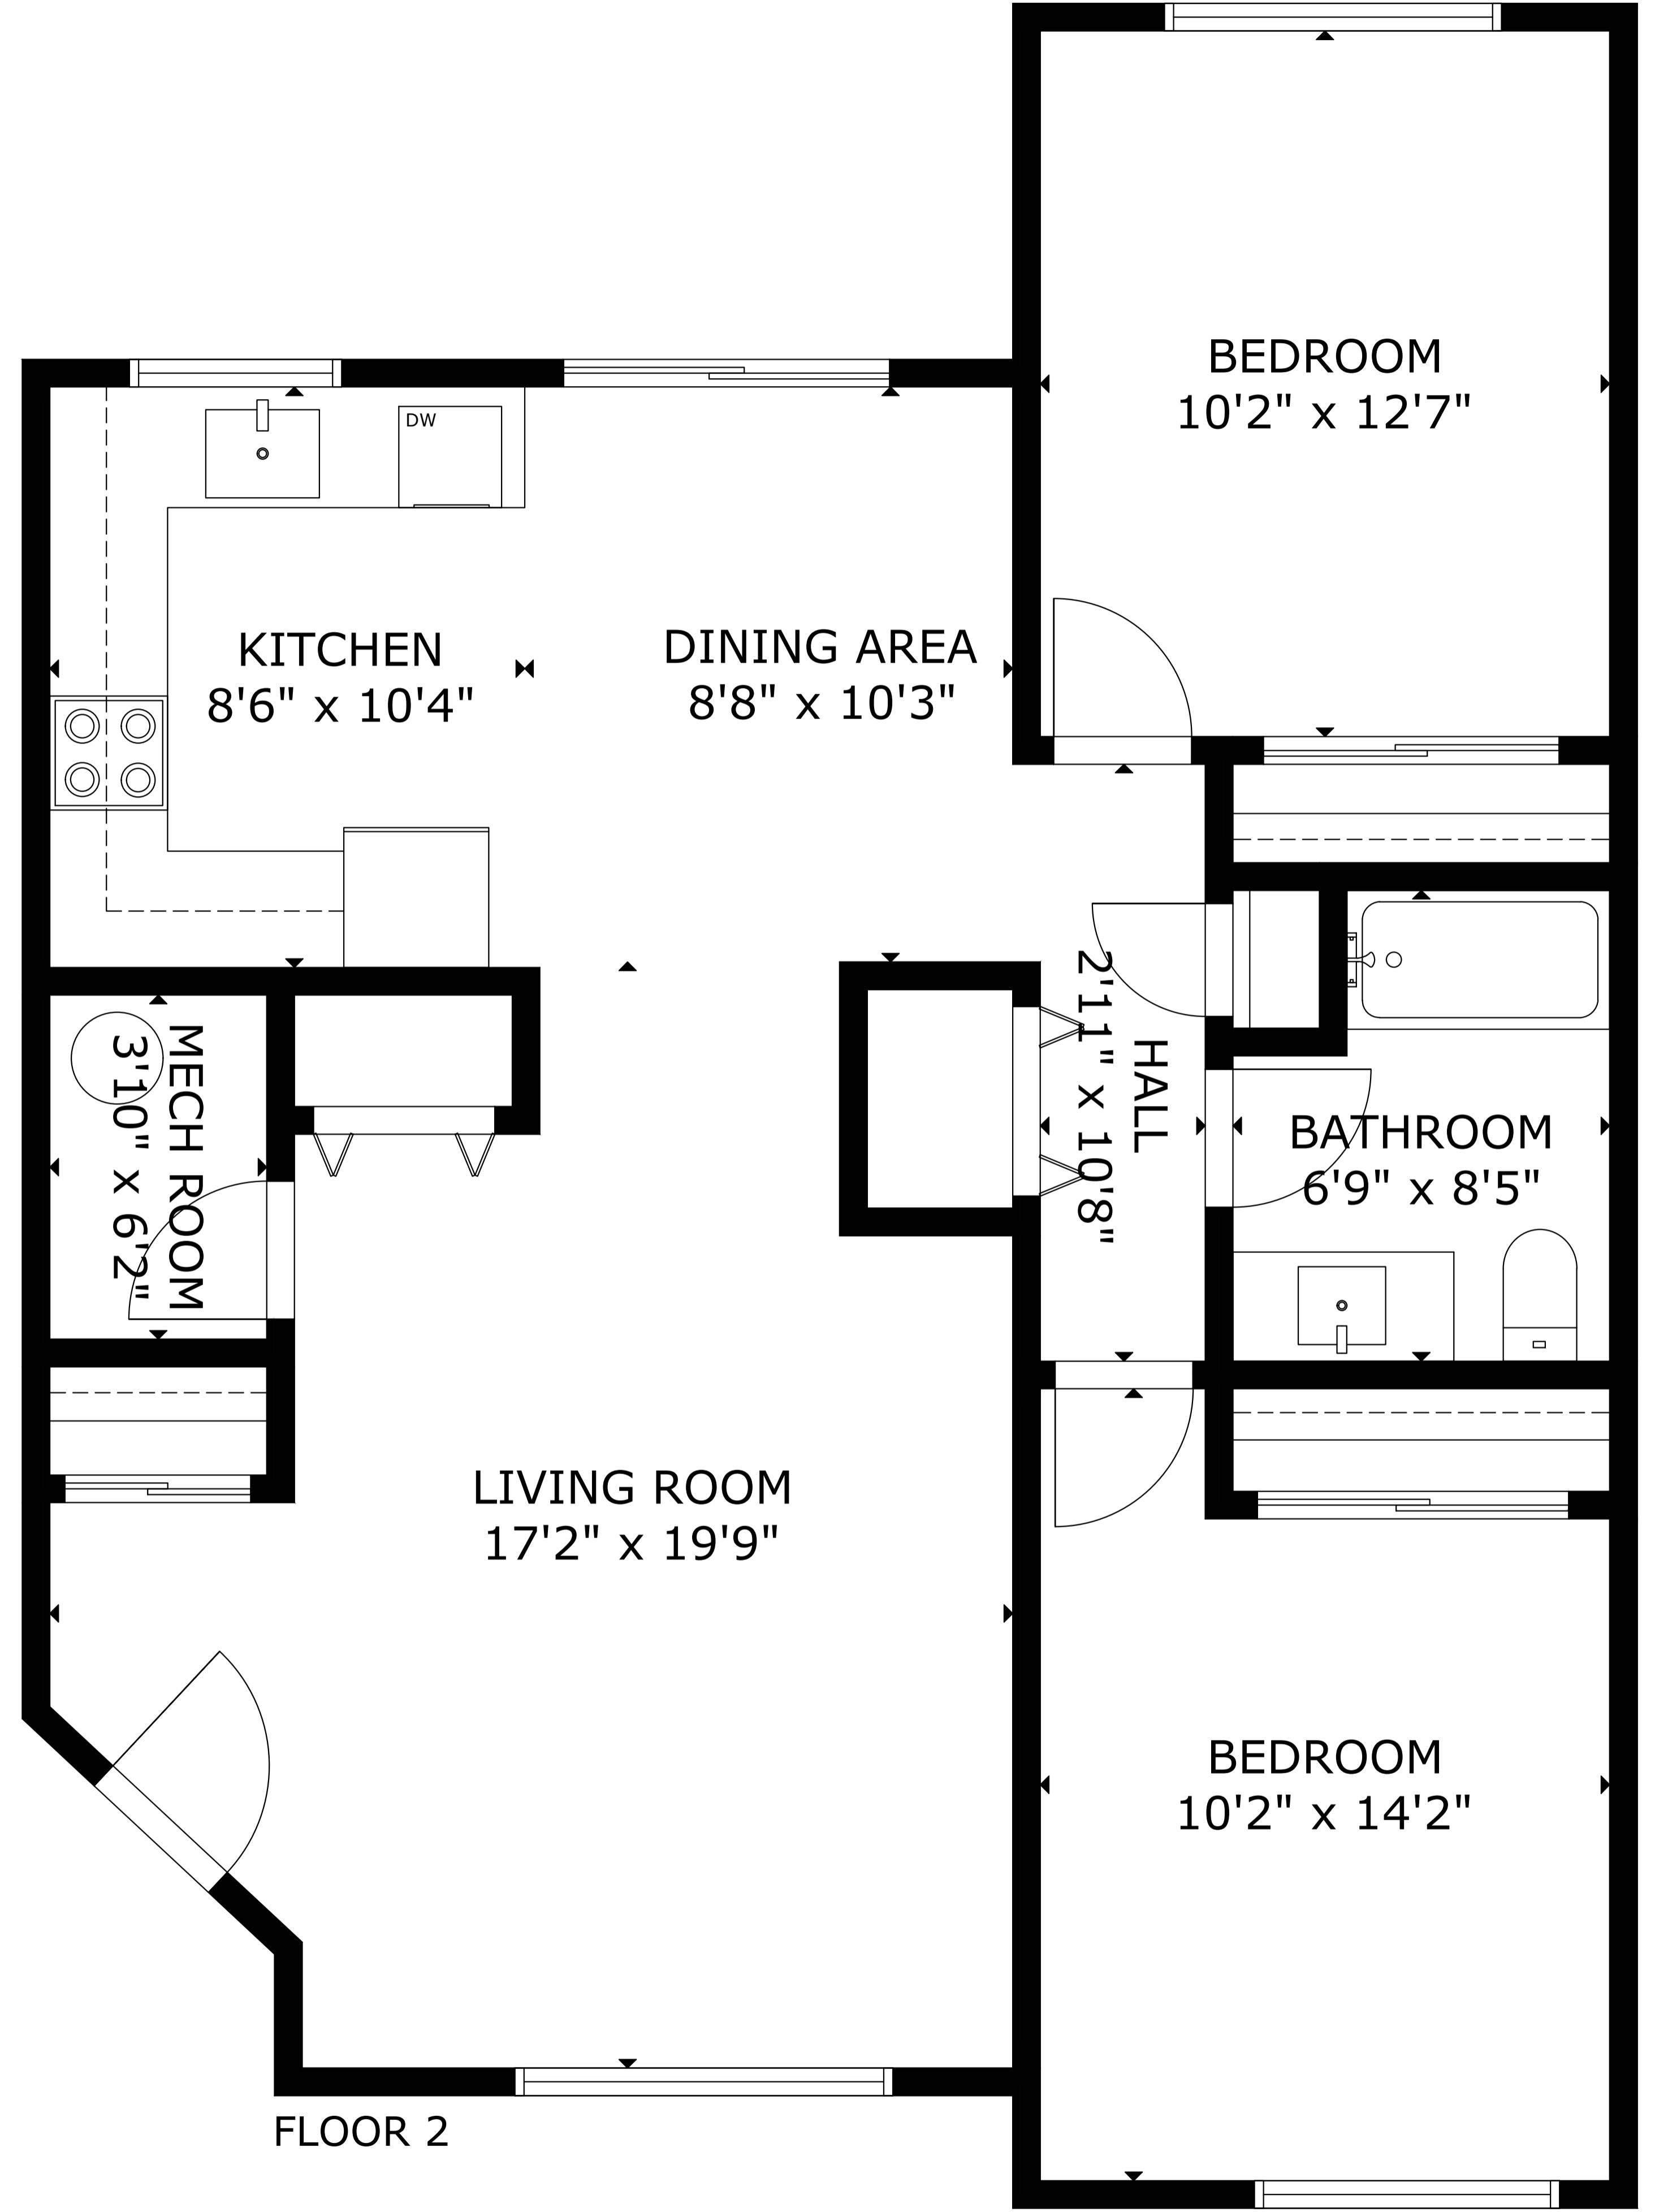

FLOOR 1

FLOOR 2

GROSS INTERNAL AREA
 TOTAL: 1,780 sq.ft
 FLOOR 1: 880 sq.ft, FLOOR 2: 900 sq.ft
 SIZE AND DIMENSIONS ARE APPROXIMATE, ACTUAL MAY VARY