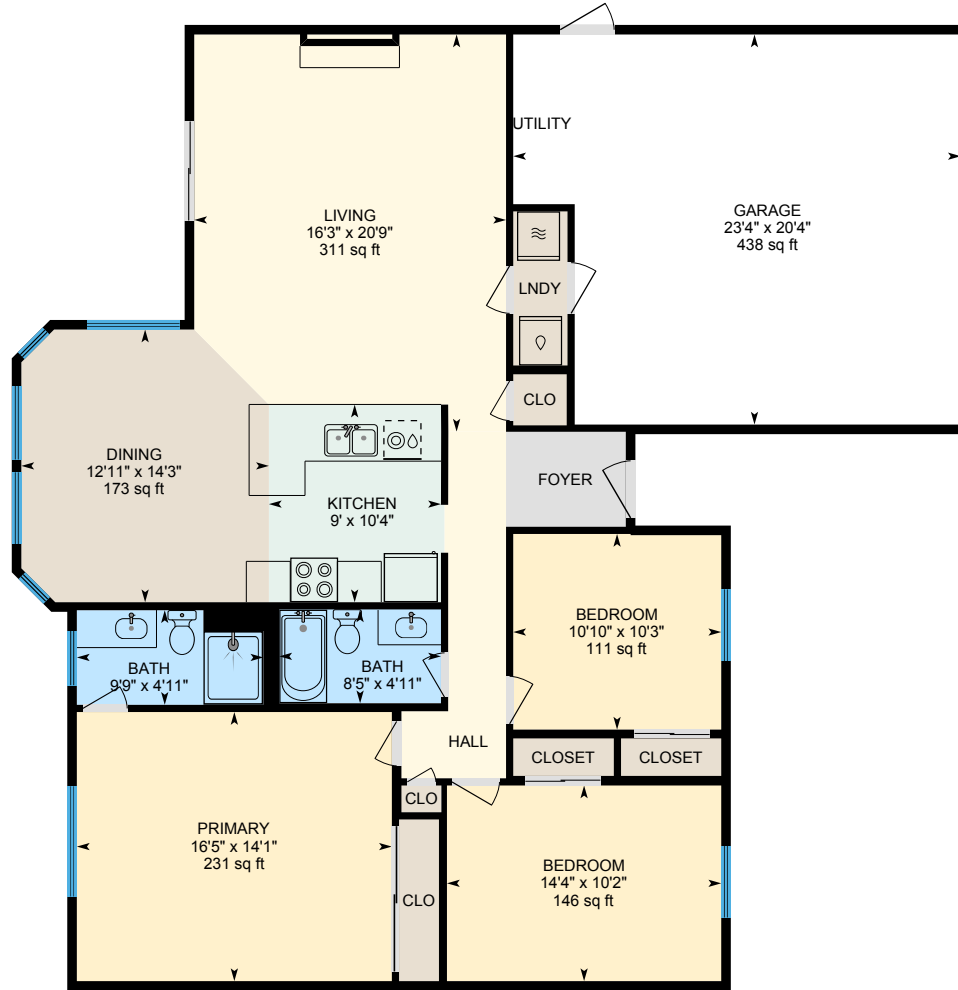

1455 Busca Dr, Tracy, CA

Main Floor Finished Area 1464.30 sq ft
Unfinished Area 469.41 sq ft

PREPARED: 2024/01/17