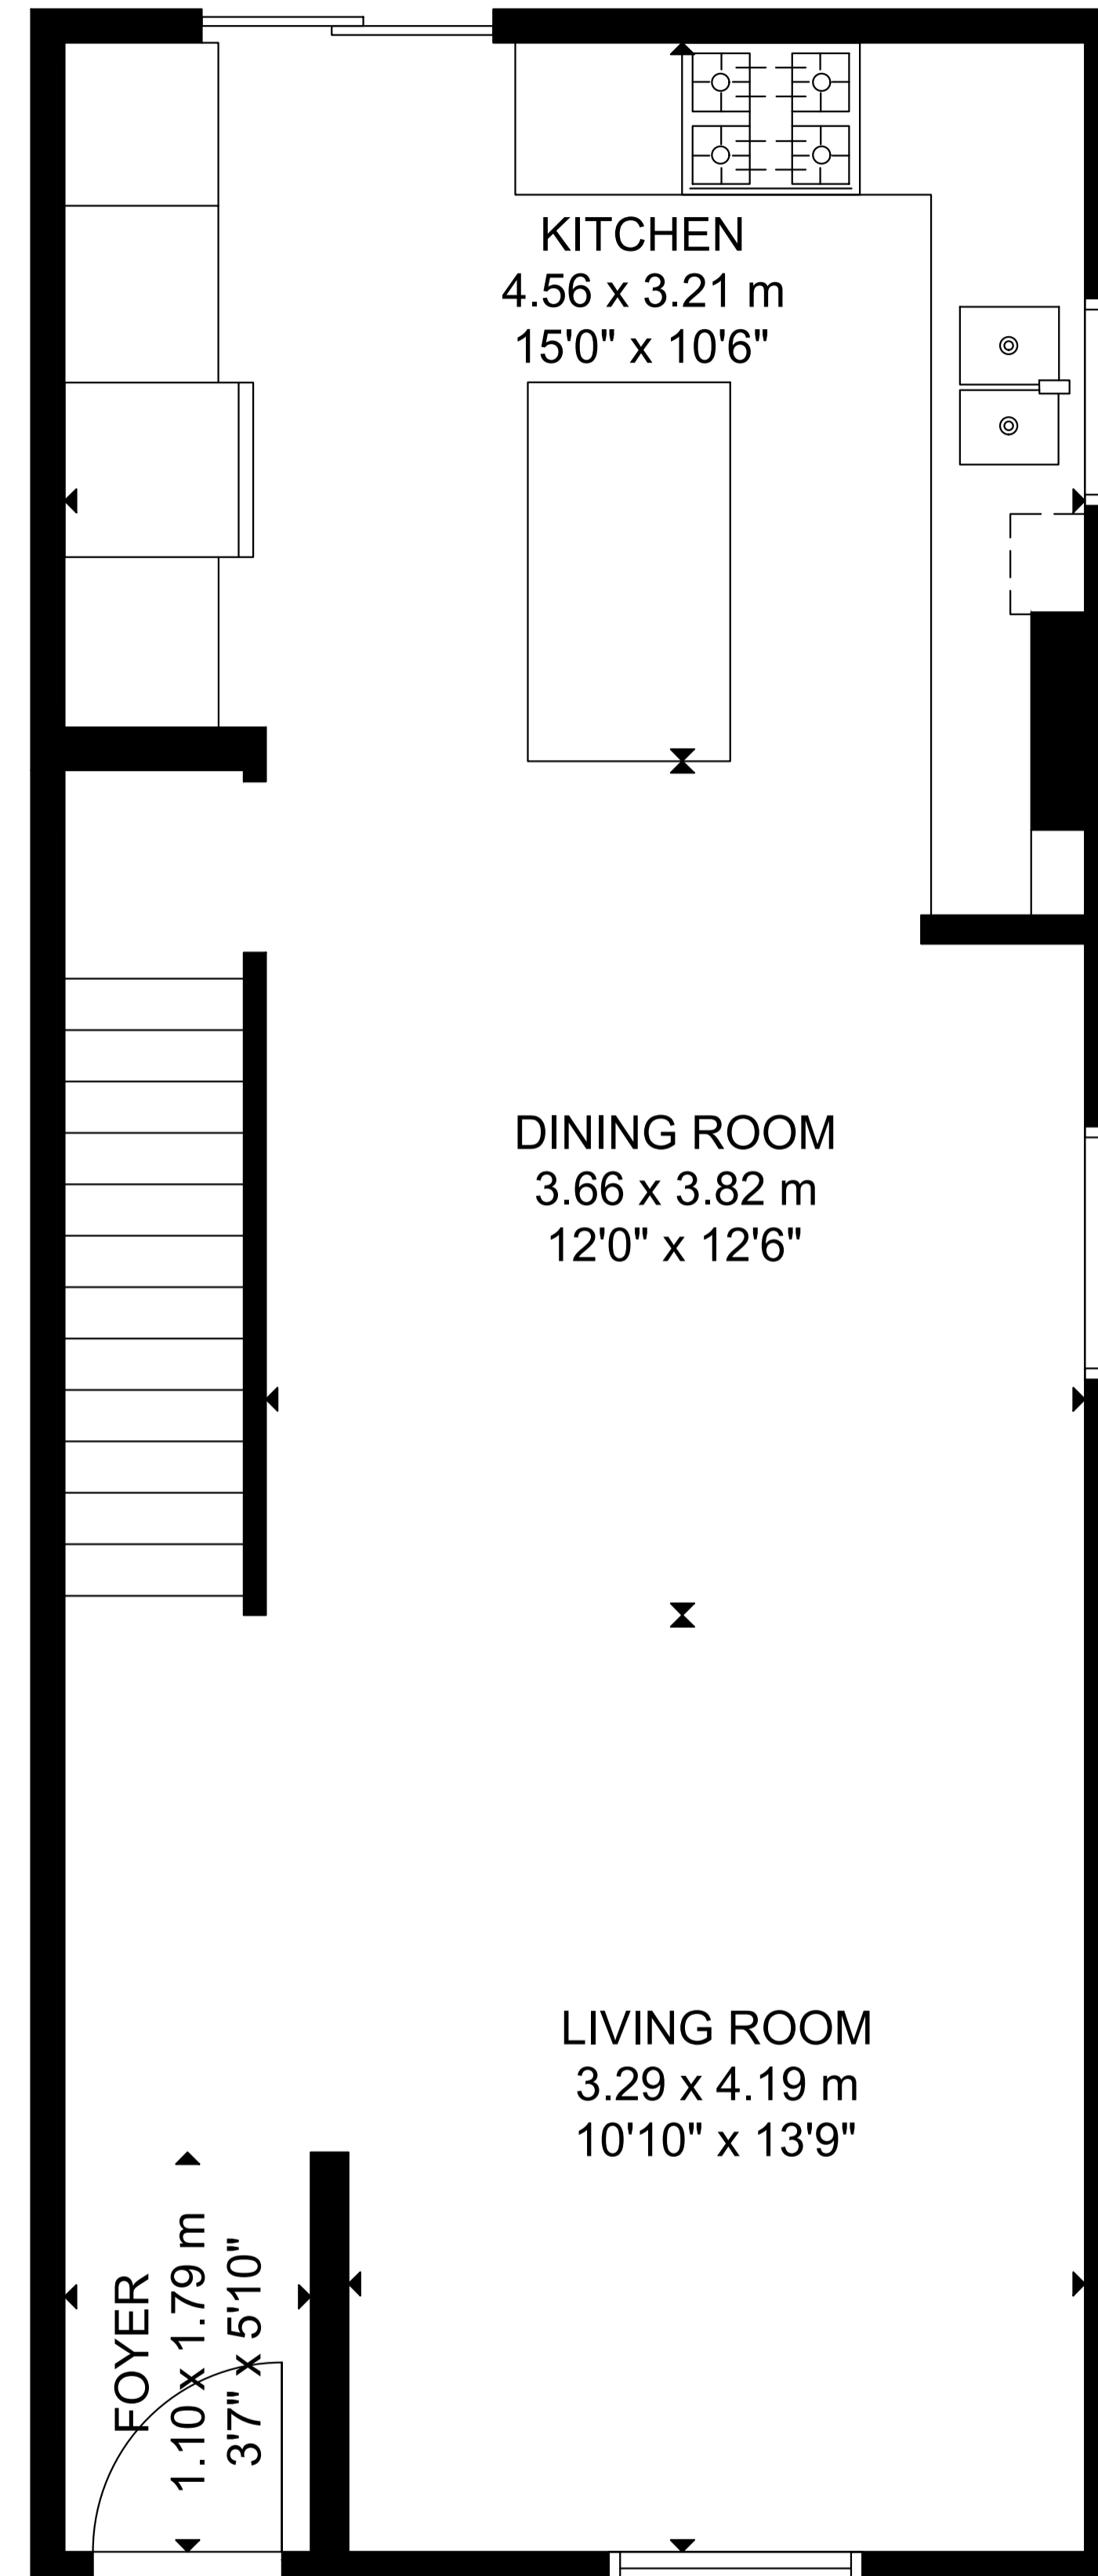

17 Hemlock Avenue

LOWER LEVEL

MAIN FLOOR

SECOND FLOOR

GROSS INTERNAL AREA
 MAIN FLOOR: 51 m²/551 sq ft, SECOND FLOOR: 61 m²/657 sq ft
 LOWER LEVEL: 49 m²/522 sq ft
 TOTAL: 161 m²/1,730 sq ft
 SIZE AND DIMENSIONS ARE APPROXIMATE, ACTUAL MAY VARY.