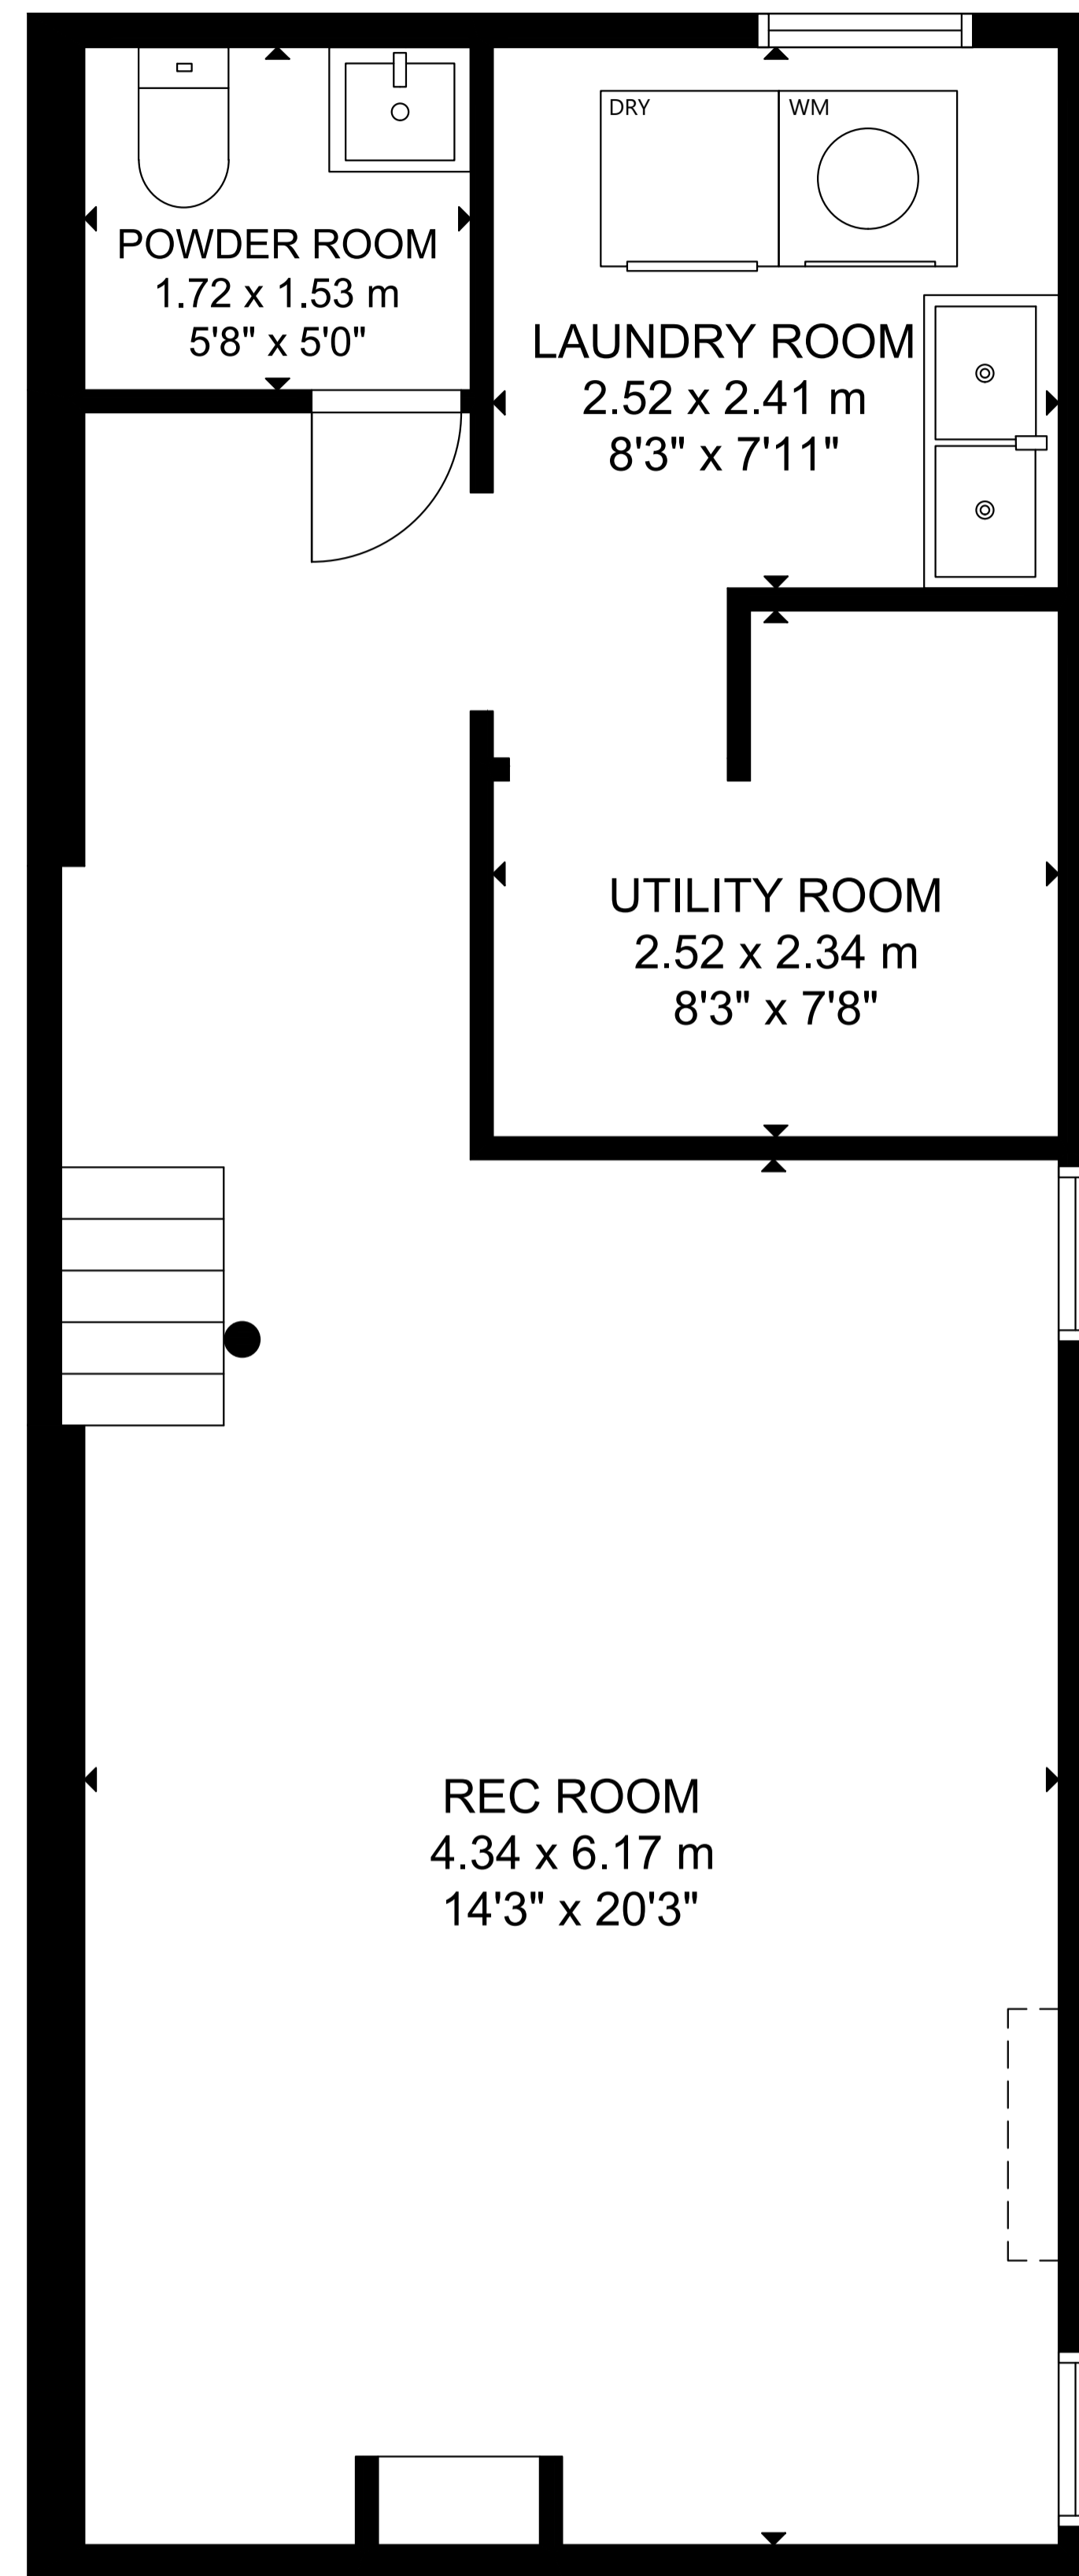

17 Hemlock Avenue

LOWER LEVEL

MAIN FLOOR

SECOND FLOOR

GROSS INTERNAL AREA
 MAIN FLOOR: 51 m²/551 sq ft, SECOND FLOOR: 61 m²/657 sq ft
 LOWER LEVEL: 49 m²/522 sq ft
 TOTAL: 161 m²/1,730 sq ft
 SIZE AND DIMENSIONS ARE APPROXIMATE, ACTUAL MAY VARY.