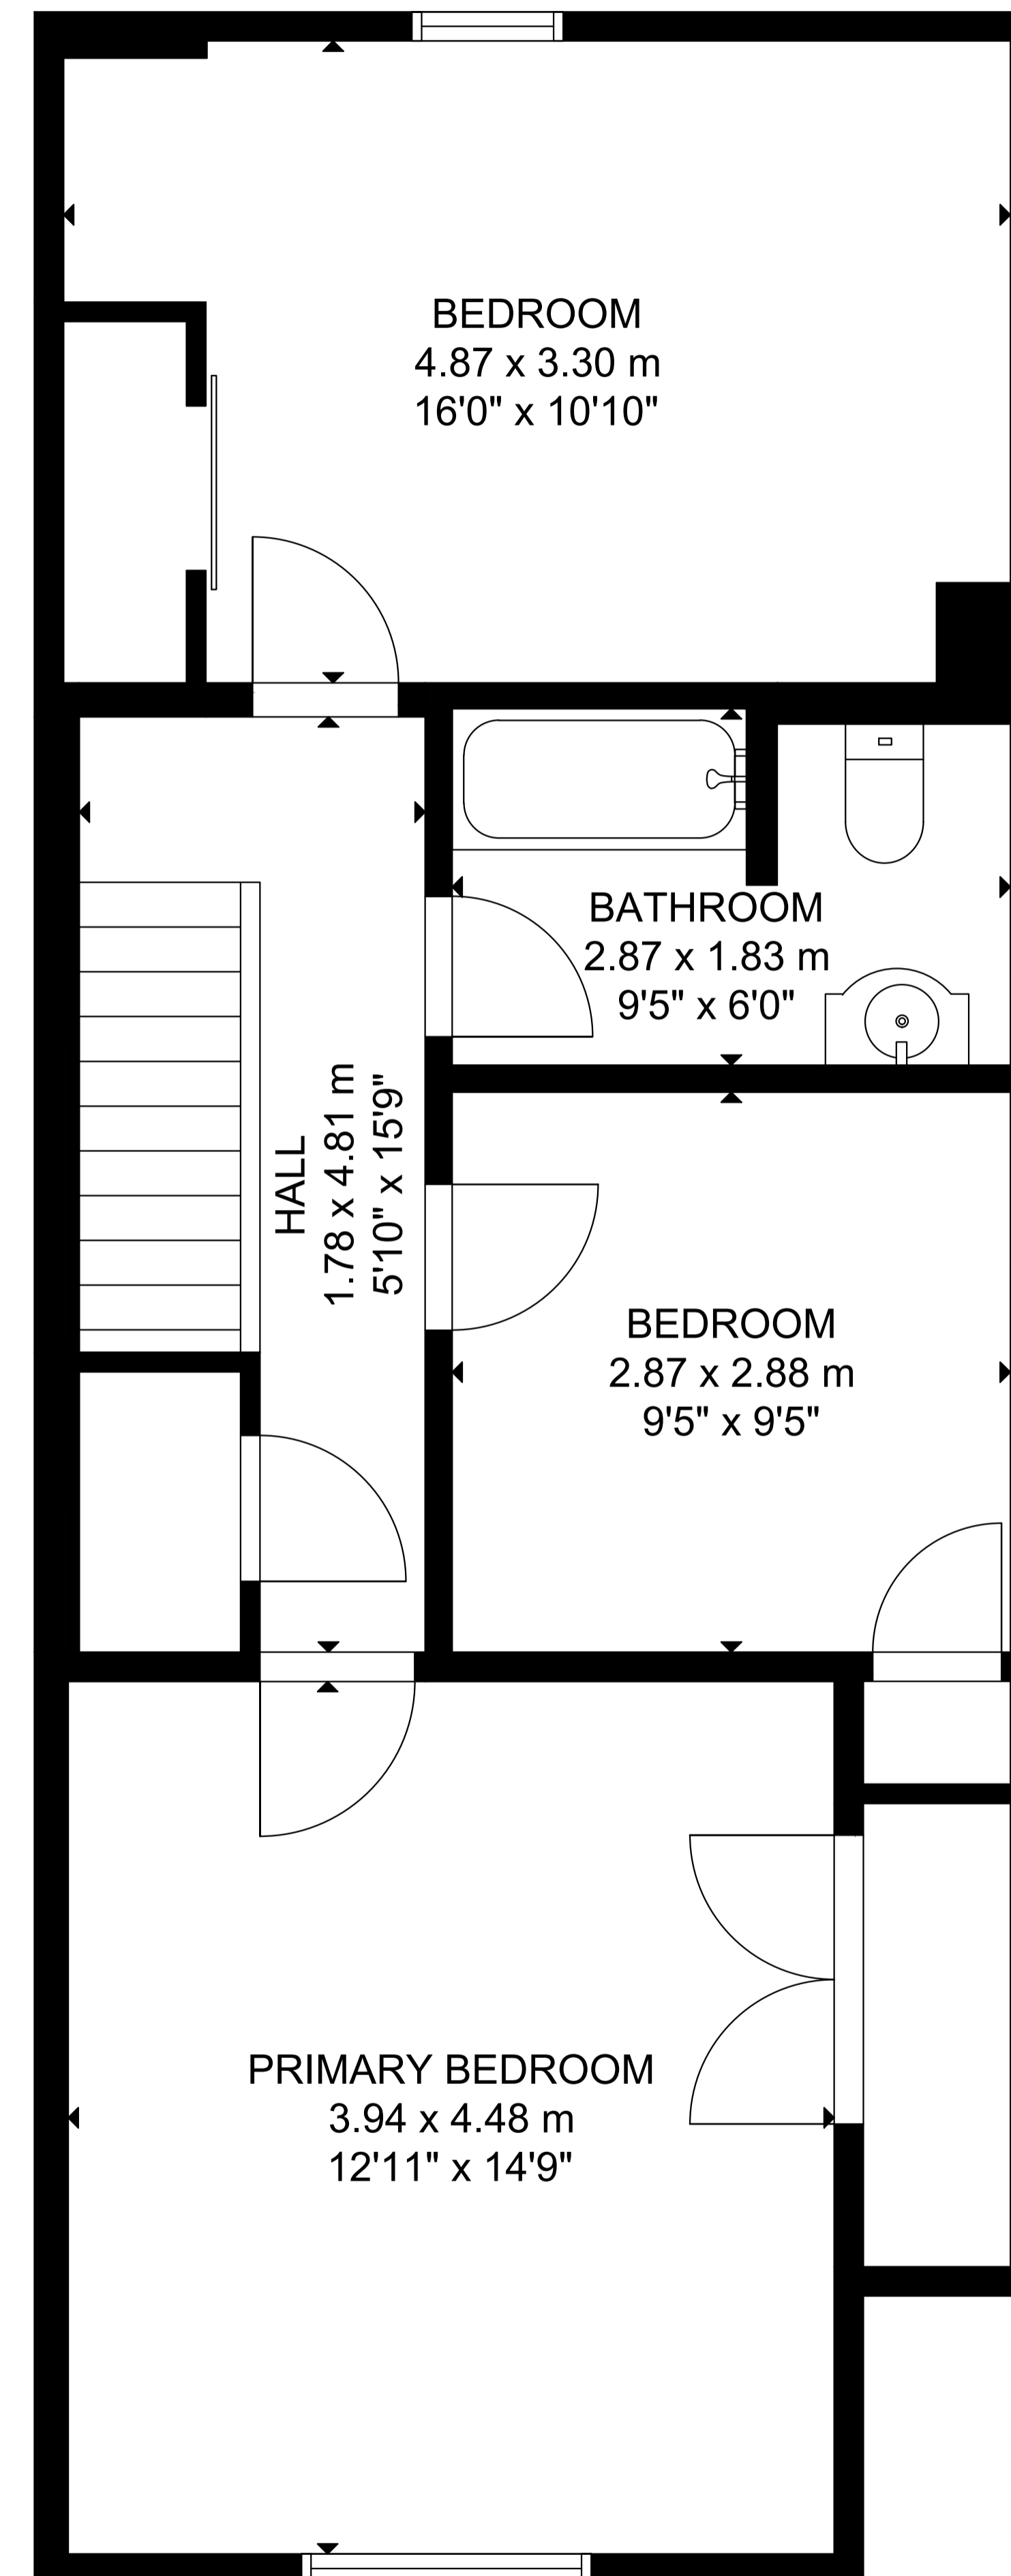

17 Hemlock Avenue

LOWER LEVEL

MAIN FLOOR

SECOND FLOOR

GROSS INTERNAL AREA
 MAIN FLOOR: 51 m²/551 sq ft, SECOND FLOOR: 61 m²/657 sq ft
 LOWER LEVEL: 49 m²/522 sq ft
 TOTAL: 161 m²/1,730 sq ft
 SIZE AND DIMENSIONS ARE APPROXIMATE, ACTUAL MAY VARY.