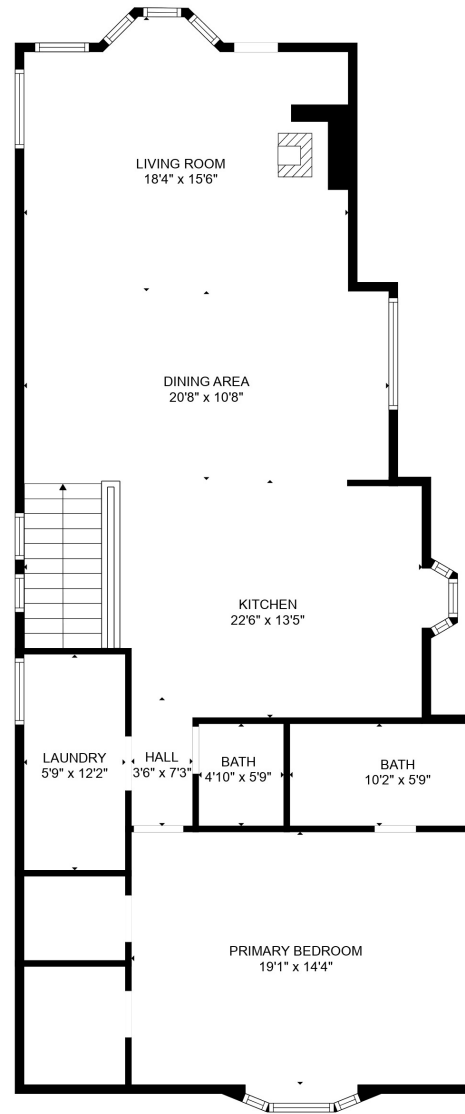

FLOOR 1

FLOOR 2

**TOTAL: 2166 sq. ft**  
 FLOOR 1: 865 sq. ft, FLOOR 2: 1301 sq. ft  
 EXCLUDED AREAS: GARAGE: 354 sq. ft, EMBEDDED WINDOW: 13 sq. ft

MEASUREMENTS ARE CALCULATED BY CUBICASA TECHNOLOGY. DEEMED HIGHLY RELIABLE BUT NOT GUARANTEED.

**TOTAL: 2166 sq. ft**

FLOOR 1: 865 sq. ft, FLOOR 2: 1301 sq. ft

EXCLUDED AREAS: GARAGE: 354 sq. ft, EMBEDDED WINDOW: 13 sq. ft

MEASUREMENTS ARE CALCULATED BY CUBICASA TECHNOLOGY. DEEMED HIGHLY RELIABLE BUT NOT GUARANTEED.