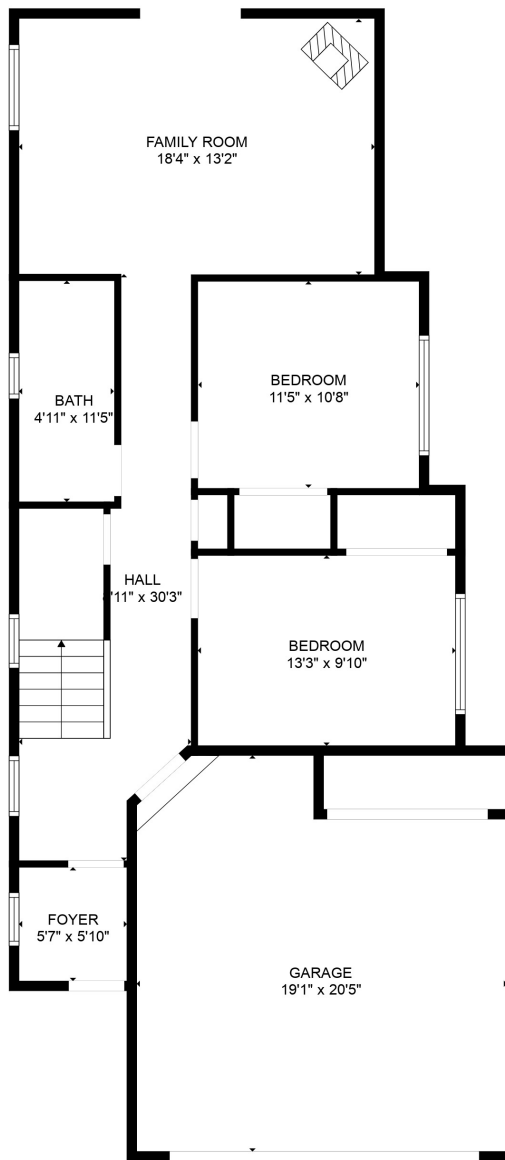

FLOOR 1

FLOOR 2

**TOTAL: 2166 sq. ft**  
 FLOOR 1: 865 sq. ft, FLOOR 2: 1301 sq. ft  
 EXCLUDED AREAS: GARAGE: 354 sq. ft, EMBEDDED WINDOW: 13 sq. ft

MEASUREMENTS ARE CALCULATED BY CUBICASA TECHNOLOGY. DEEMED HIGHLY RELIABLE BUT NOT GUARANTEED.

**TOTAL: 2166 sq. ft**

FLOOR 1: 865 sq. ft, FLOOR 2: 1301 sq. ft

EXCLUDED AREAS: GARAGE: 354 sq. ft, EMBEDDED WINDOW: 13 sq. ft

MEASUREMENTS ARE CALCULATED BY CUBICASA TECHNOLOGY. DEEMED HIGHLY RELIABLE BUT NOT GUARANTEED.