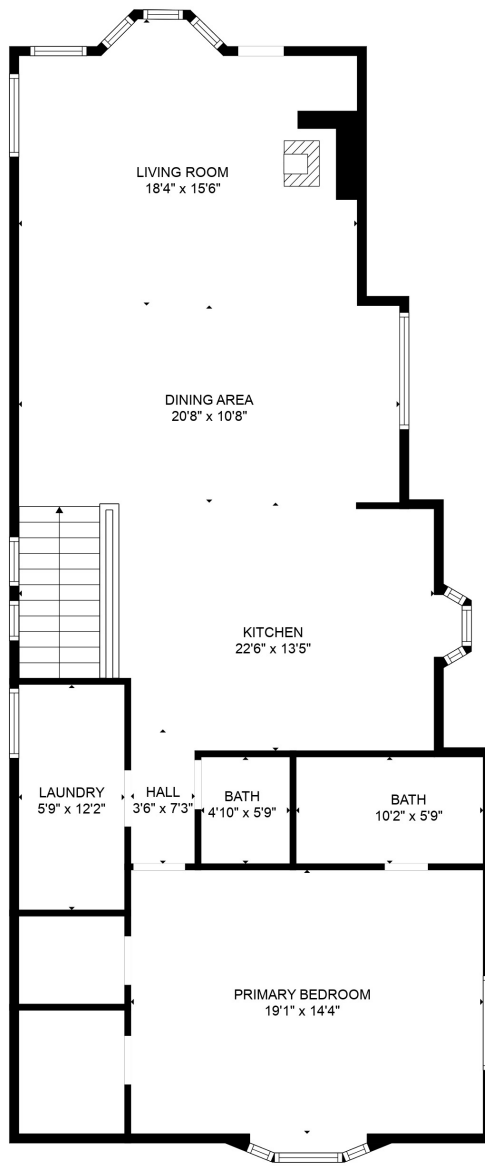

FLOOR 1

FLOOR 2

**TOTAL: 2166 sq. ft**  
 FLOOR 1: 865 sq. ft, FLOOR 2: 1301 sq. ft  
 EXCLUDED AREAS: GARAGE: 354 sq. ft, EMBEDDED WINDOW: 13 sq. ft

MEASUREMENTS ARE CALCULATED BY CUBICASA TECHNOLOGY. DEEMED HIGHLY RELIABLE BUT NOT GUARANTEED.

**TOTAL: 2166 sq. ft**

FLOOR 1: 865 sq. ft, FLOOR 2: 1301 sq. ft

EXCLUDED AREAS: GARAGE: 354 sq. ft, EMBEDDED WINDOW: 13 sq. ft

MEASUREMENTS ARE CALCULATED BY CUBICASA TECHNOLOGY. DEEMED HIGHLY RELIABLE BUT NOT GUARANTEED.