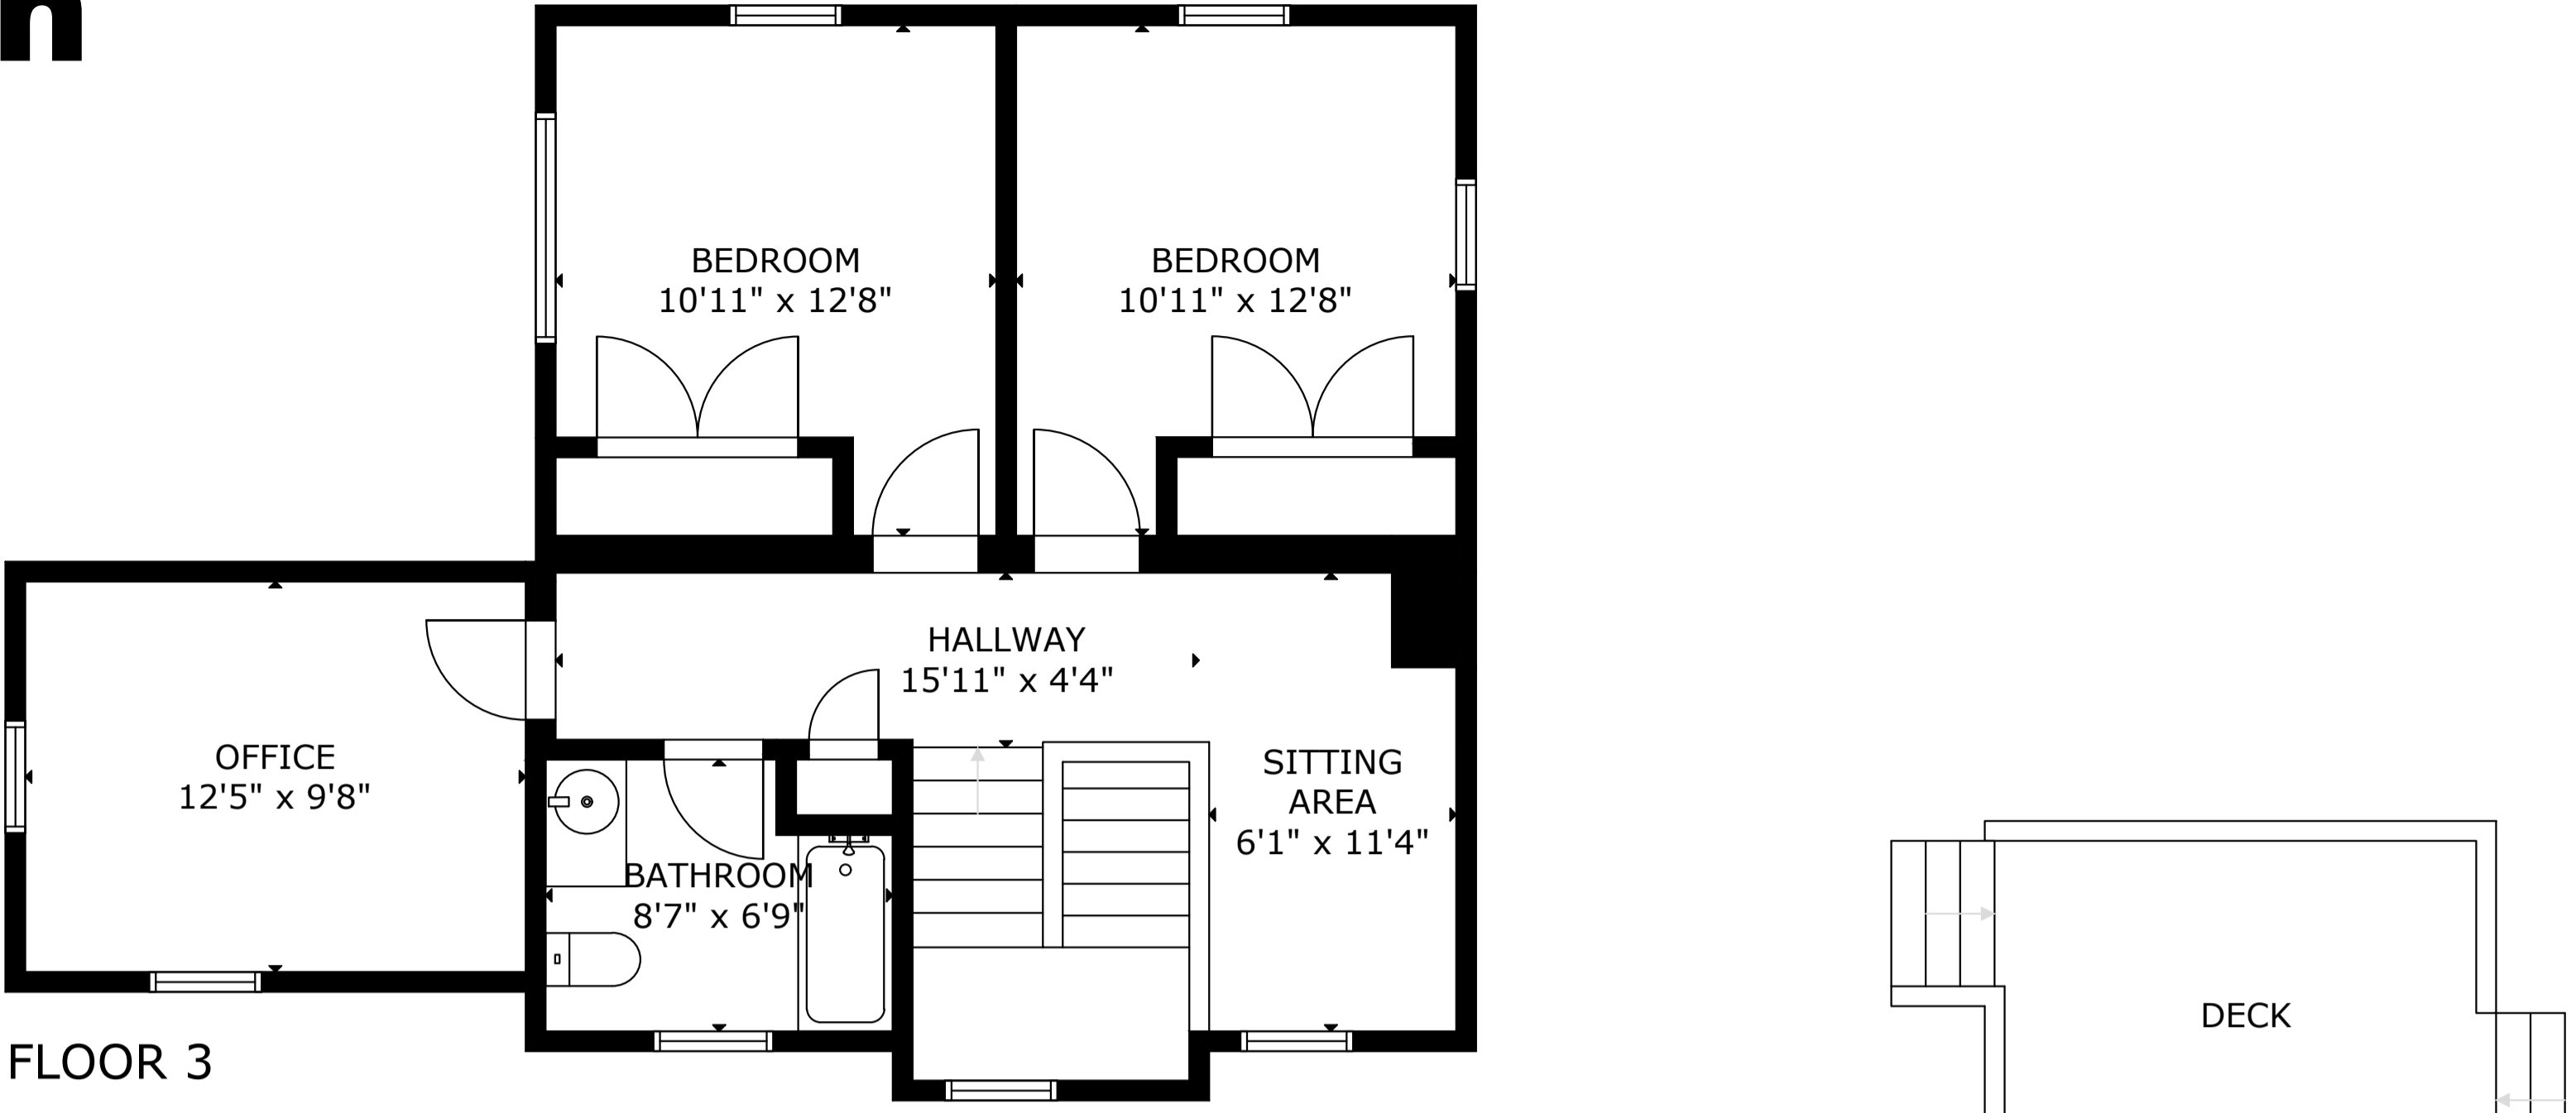

13 Old Colony Way Provincetown

FLOOR 1

GROSS INTERNAL AREA
TOTAL: 3,167 sq.ft
FLOOR 1: 1,235 sq.ft, FLOOR 2: 1,241 sq.ft, FLOOR 3: 691 sq.ft
EXCLUDED AREA: GARAGE: 494 sq.ft
SIZE AND DIMENSIONS ARE APPROXIMATE, ACTUAL MAY VARY