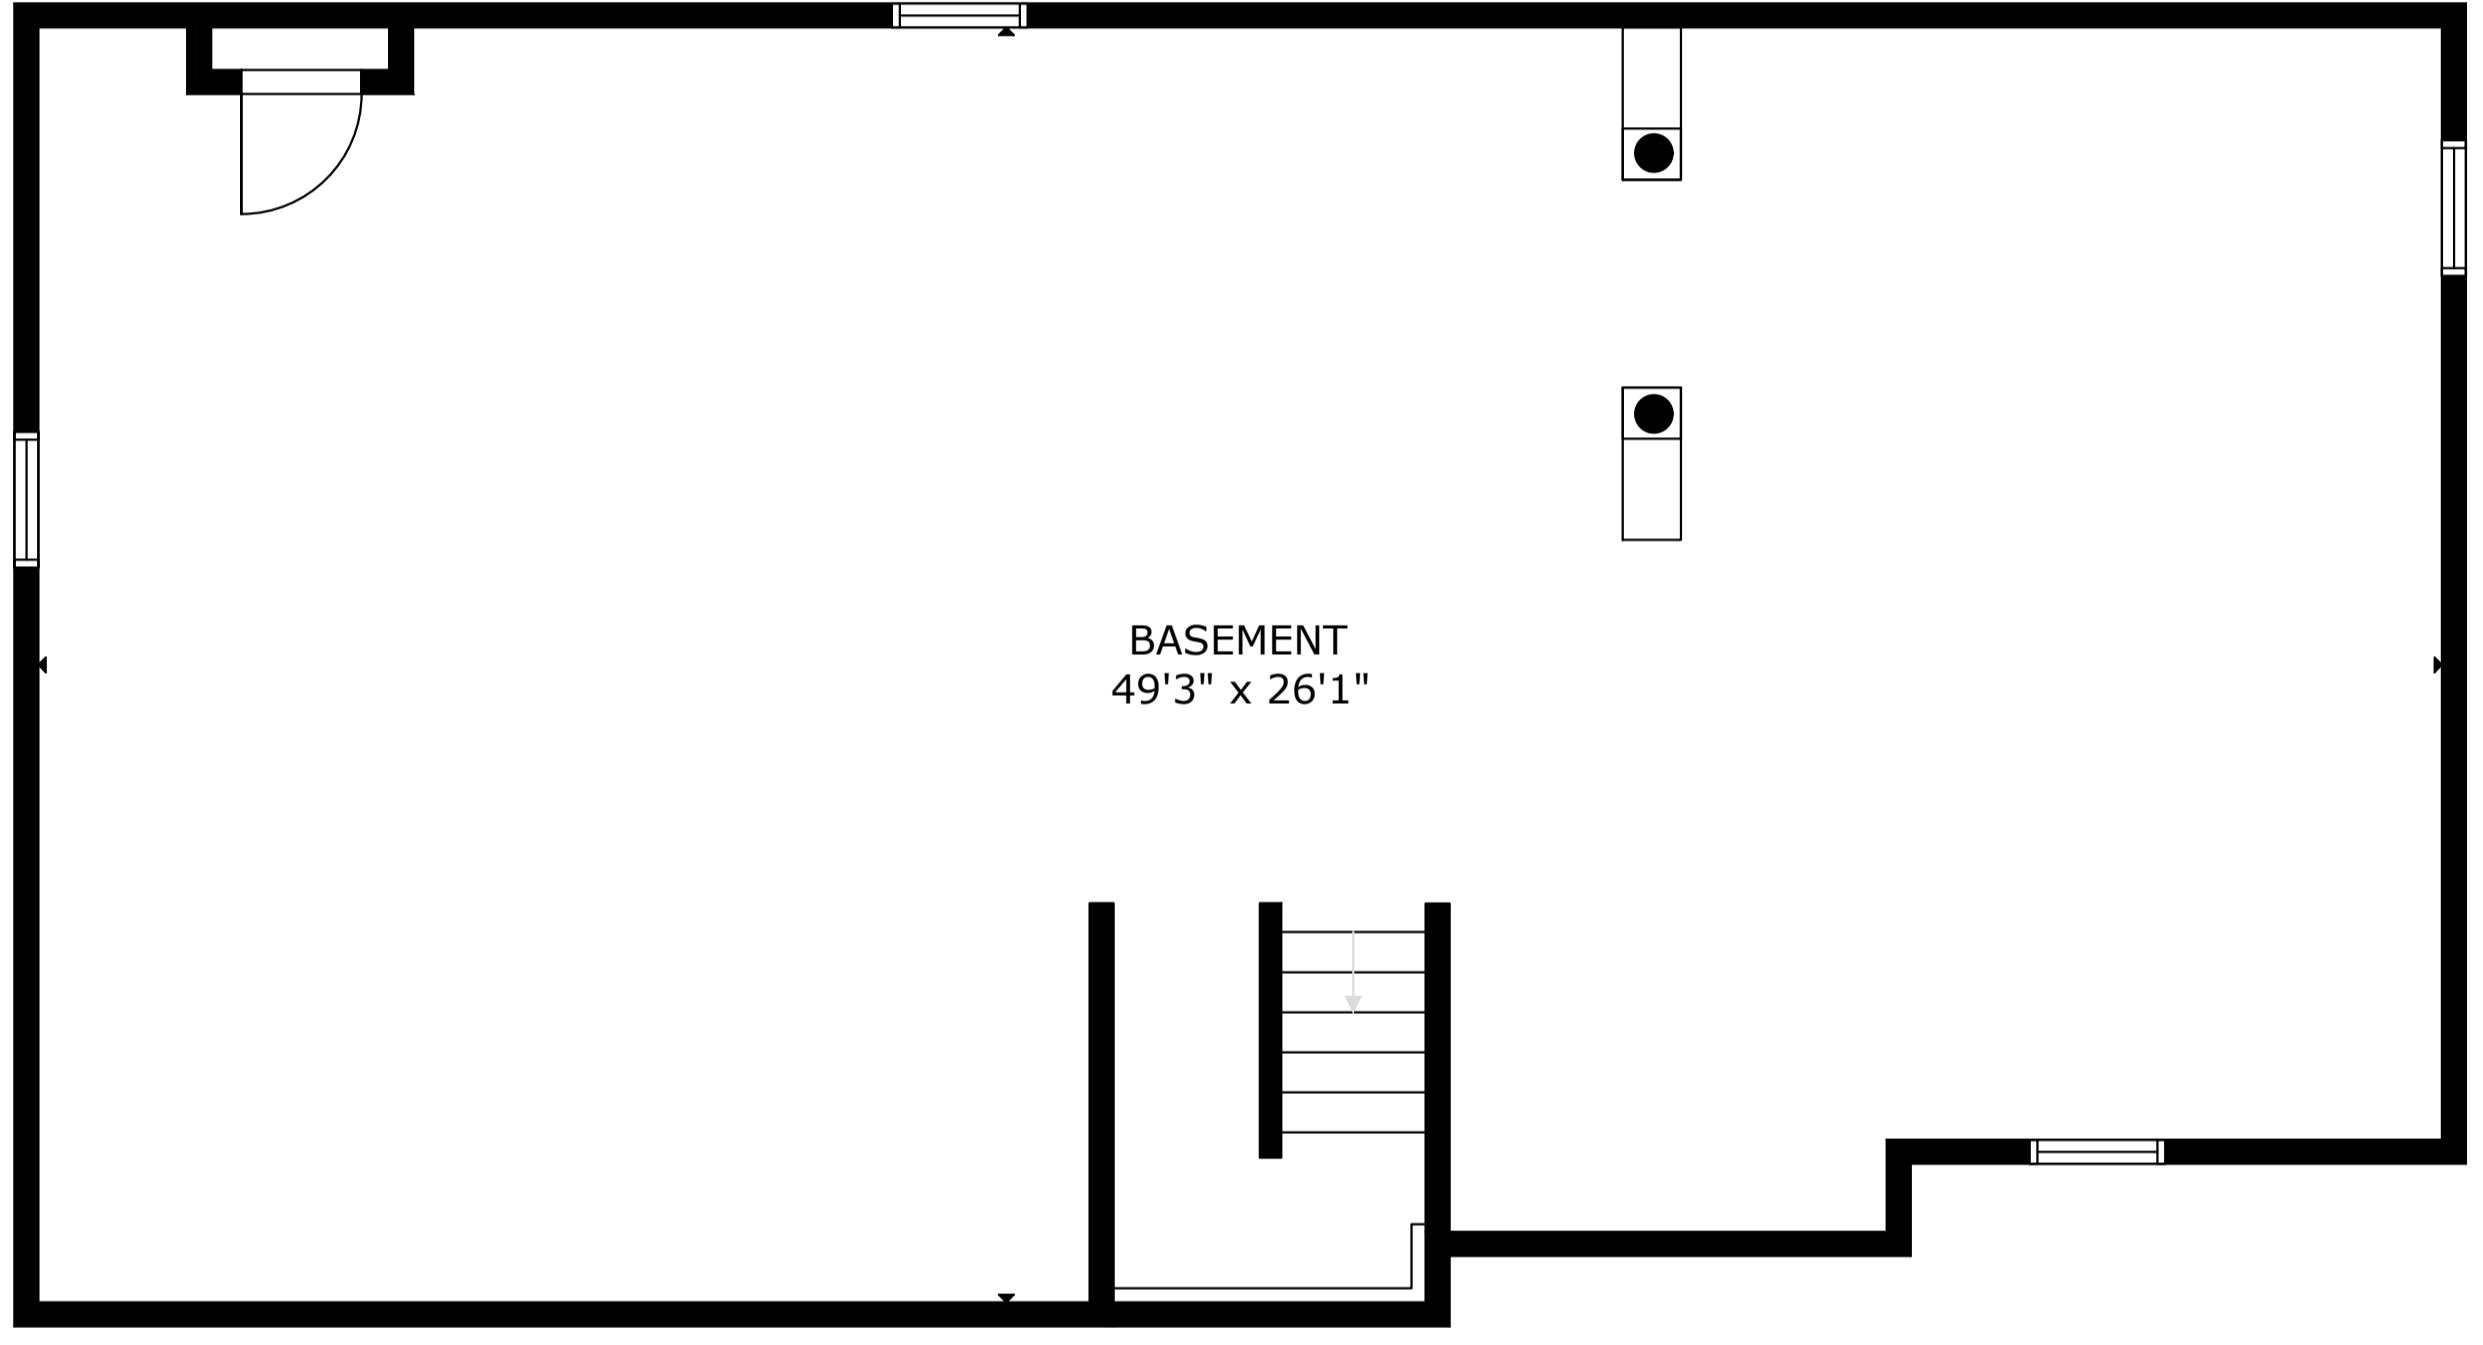

13 Old Colony Way Provincetown

FLOOR 1

GROSS INTERNAL AREA
TOTAL: 3,167 sq.ft
FLOOR 1: 1,235 sq.ft, FLOOR 2: 1,241 sq.ft, FLOOR 3: 691 sq.ft
EXCLUDED AREA: GARAGE: 494 sq.ft
SIZE AND DIMENSIONS ARE APPROXIMATE, ACTUAL MAY VARY