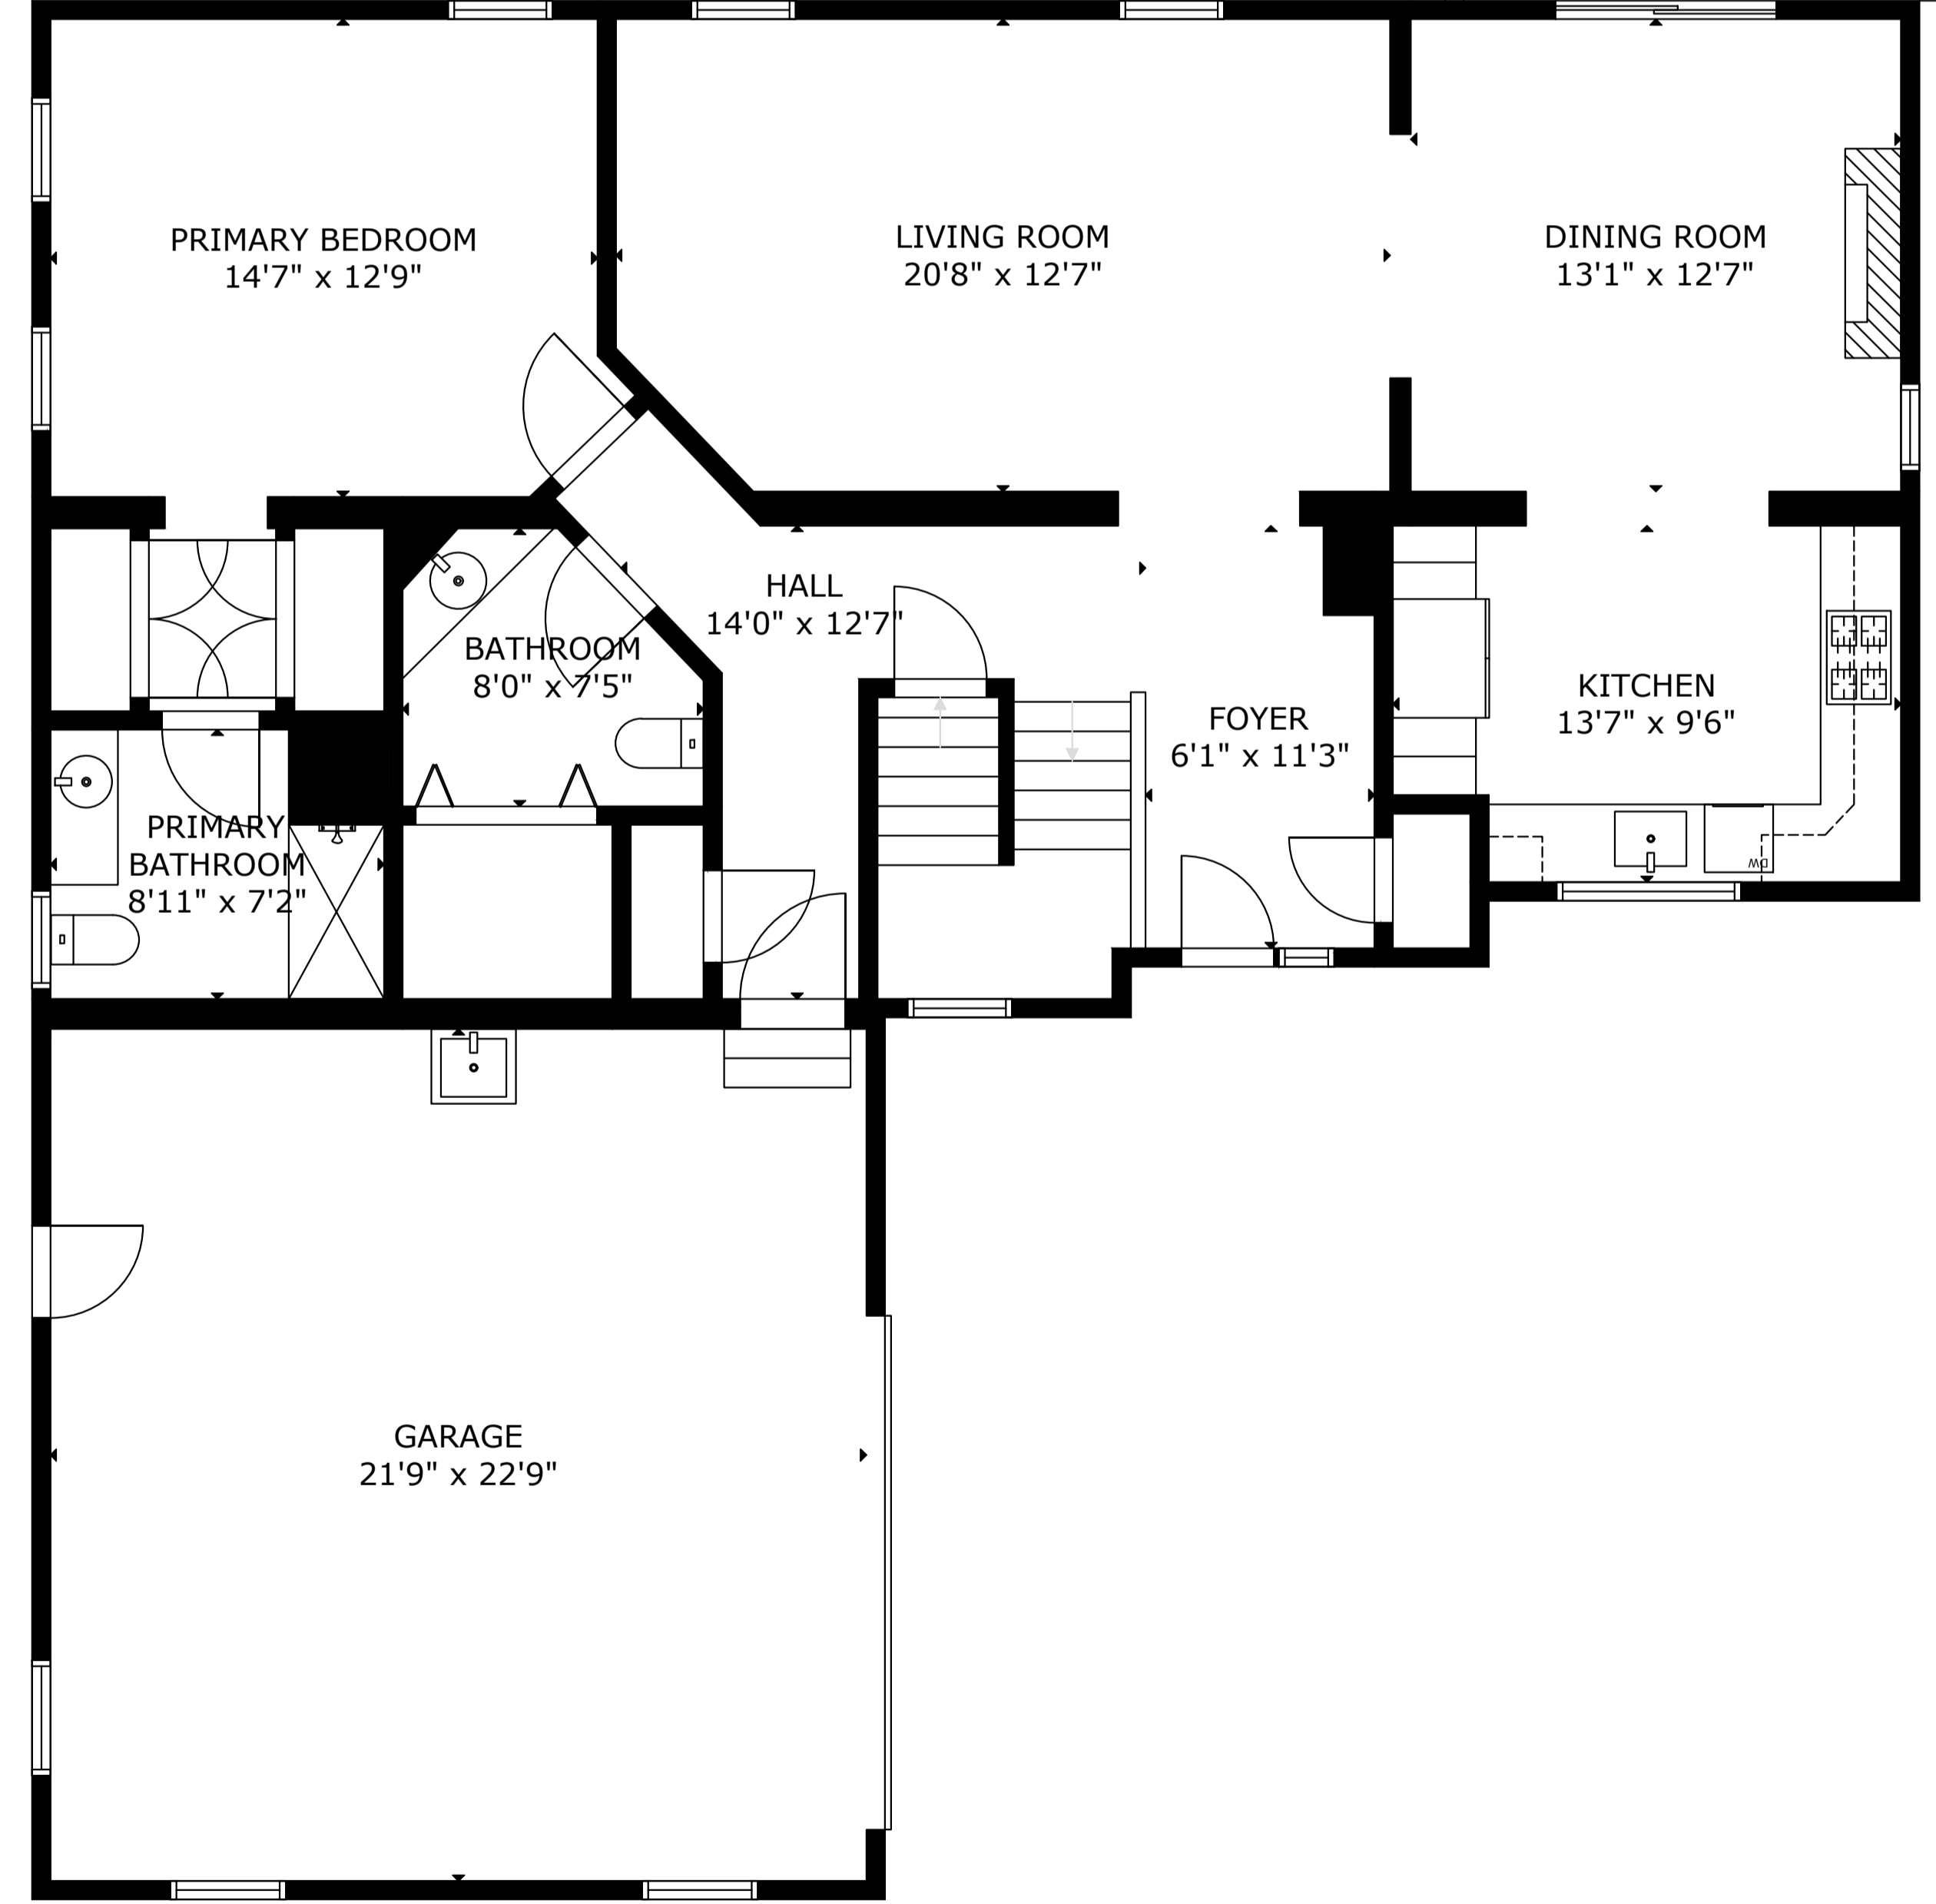

13 Old Colony Way Provincetown

FLOOR 1

GROSS INTERNAL AREA
TOTAL: 3,167 sq.ft
FLOOR 1: 1,235 sq.ft, FLOOR 2: 1,241 sq.ft, FLOOR 3: 691 sq.ft
EXCLUDED AREA: GARAGE: 494 sq.ft
SIZE AND DIMENSIONS ARE APPROXIMATE, ACTUAL MAY VARY