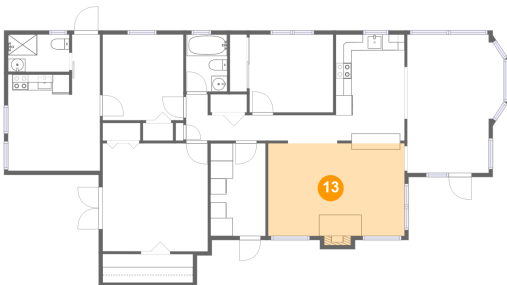

13 Floor 1 - Living Room

Dimensions: 17'2" x 11'8"
Area: 204 sq. ft
Counted as Living Area:
Yes

Heated: Yes
Finished: Yes
Enclosed: Yes
Contiguous:
Yes
Permitted: Yes
Wet Space: No
Addition: No
Conversion: No