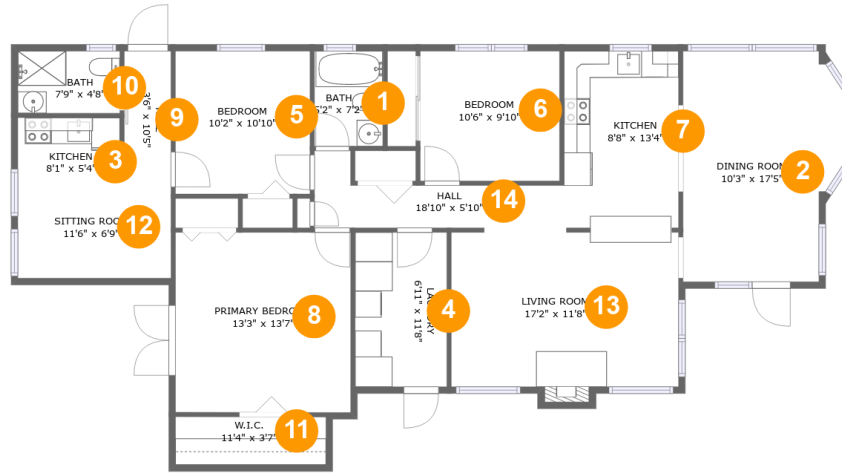

 **1,537** total sqft

5215 Calle De Costa Rica, Sarasota Beach, Siesta Key, Sarasota County, Florida, United States,

Room Dimensions

Floor 1

Total sqft: 1537

Living area: 1425

#	Room name	Dimensions	Area (sqft)	Counted as Living Area
1	Bath	5'2" x 7'2"	37 sq. ft	No
2	Dining Room	10'3" x 17'5"	179 sq. ft	Yes
3	Kitchen	8'1" x 5'4"	42 sq. ft	Yes
4	Laundry	6'11" x 11'8"	81 sq. ft	Yes
5	Bedroom	10'2" x 10'10"	110 sq. ft	Yes
6	Bedroom	10'6" x 9'10"	103 sq. ft	Yes
7	Kitchen	8'8" x 13'4"	118 sq. ft	Yes
8	Primary Bedroom	13'3" x 13'7"	180 sq. ft	Yes
9	Hall	3'6" x 10'5"	37 sq. ft	Yes
10	Bath	7'9" x 4'8"	36 sq. ft	Yes
11	W.i.c.	11'4" x 3'7"	41 sq. ft	No

5215 Calle De Costa Rica, Sarasota Beach, Siesta Key, Sarasota County, Florida, United States,

#	Room name	Dimensions	Area (sqft)	Counted as Living Area
12	Sitting Room	11'6" x 6'9"	78 sq. ft	Yes
13	Living Room	17'2" x 11'8"	204 sq. ft	Yes
14	Hall	18'10" x 5'10"	70 sq. ft	Yes

2 Floor 1 - Dining Room

Dimensions: 10'3" x 17'5"
Area: 179 sq. ft
Counted as Living Area:
Yes

Heated: Yes
Finished: Yes
Enclosed: Yes
Contiguous:
Yes
Permitted: Yes
Wet Space: No
Addition: No
Conversion: No

12 Floor 1 - Sitting Room

Dimensions: 11'6" x 6'9"
Area: 78 sq. ft
Counted as Living Area:
Yes

Heated: Yes
Finished: Yes
Enclosed: Yes
Contiguous:
Yes
Permitted: Yes
Wet Space: No
Addition: No
Conversion: No