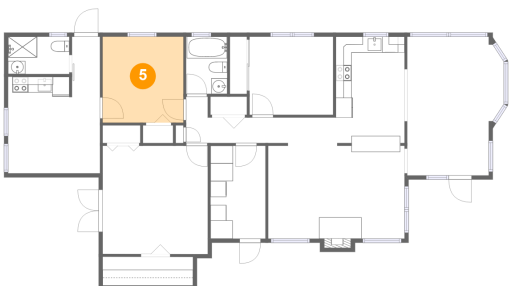

5 Floor 1 - Bedroom

Dimensions: 10'2" x 10'10"
Area: 110 sq. ft
Counted as Living Area:
Yes

Heated: Yes
Finished: Yes
Enclosed: Yes
Contiguous:
Yes
Permitted: Yes
Wet Space: No
Addition: No
Conversion: No