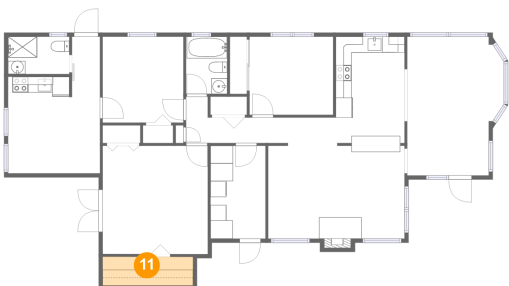

11 Floor 1 - W.i.c.

Dimensions: 11'4" x 3'7"
Area: 41 sq. ft
Counted as Living Area: No

Heated: Yes
Finished: Yes
Enclosed: Yes
Contiguous: Yes
Permitted: Yes
Wet Space: No
Addition: No
Conversion: No