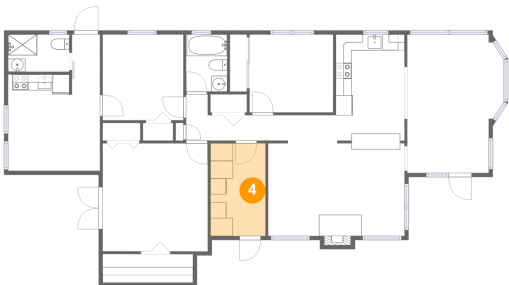

2 Floor 1 - Dining Room

Dimensions: 10'3" x 17'5"
Area: 179 sq. ft
Counted as Living Area:
Yes

Heated: Yes
Finished: Yes
Enclosed: Yes
Contiguous:
Yes
Permitted: Yes
Wet Space: No
Addition: No
Conversion: No

5215 Calle De Costa Rica, Sarasota Beach, Siesta Key, Sarasota County, Florida, United States,

3 Floor 1 - Kitchen

Dimensions: 8'1" x 5'4"
Area: 42 sq. ft
Counted as Living Area:
Yes

Heated: Yes
Finished: Yes
Enclosed: Yes
Contiguous:
Yes
Permitted: Yes
Wet Space: No
Addition: No
Conversion: No

4 Floor 1 - Laundry

Dimensions: 6'11" x 11'8"
Area: 81 sq. ft
Counted as Living Area:
Yes

Heated: Yes
Finished: Yes
Enclosed: Yes
Contiguous:
Yes
Permitted: Yes
Wet Space: No
Addition: No
Conversion: No