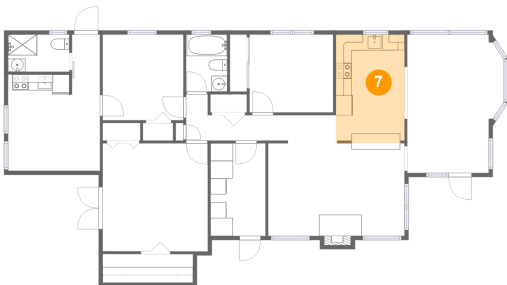

5215 Calle De Costa Rica, Sarasota Beach, Siesta Key, Sarasota County, Florida, United States,

6 Floor 1 - Bedroom

Dimensions: 10'6" x 9'10"
Area: 103 sq. ft
Counted as Living Area:
Yes

Heated: Yes
Finished: Yes
Enclosed: Yes
Contiguous:
Yes
Permitted: Yes
Wet Space: No
Addition: No
Conversion: No

7 Floor 1 - Kitchen

Dimensions: 8'8" x 13'4"
Area: 118 sq. ft
Counted as Living Area:
Yes

Heated: Yes
Finished: Yes
Enclosed: Yes
Contiguous:
Yes
Permitted: Yes
Wet Space: No
Addition: No
Conversion: No