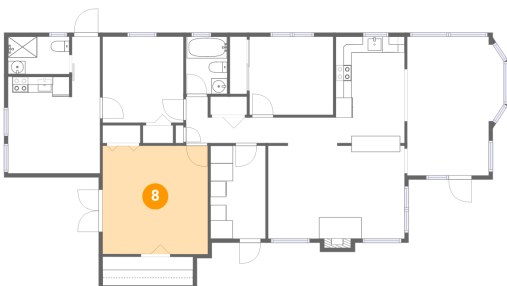

8 Floor 1 - Primary Bedroom

Dimensions: 13'3" x 13'7"
Area: 180 sq. ft
Counted as Living Area:
Yes

Heated: Yes
Finished: Yes
Enclosed: Yes
Contiguous:
Yes
Permitted: Yes
Wet Space: No
Addition: No
Conversion: No