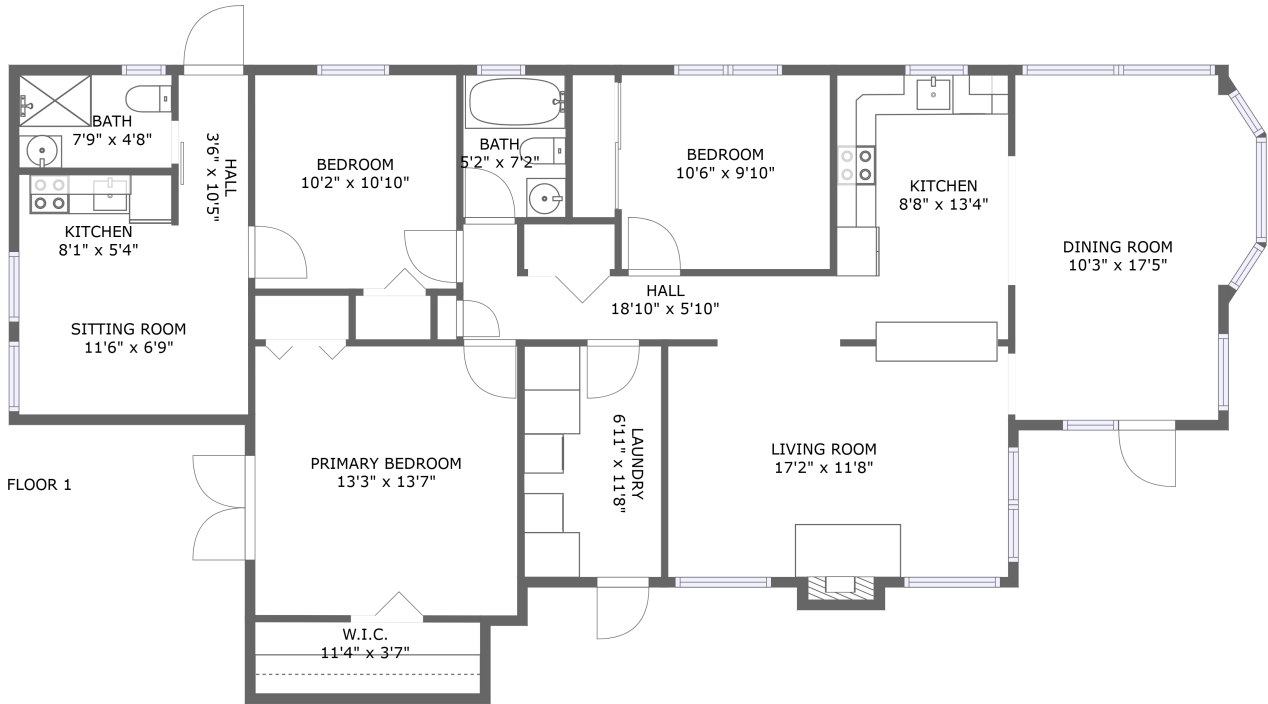

5215 Calle De Costa Rica, Sarasota Beach, Siesta Key, Sarasota County, Florida, United States,

Property Summary

0 garages   **3** bedrooms   **2** bathrooms   **0** half baths

1 floors

1,425 Gross Living Area sqft

1,537 total sqft