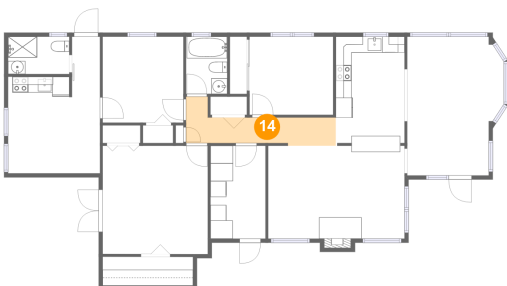

14 Floor 1 - Hall

Dimensions: 18'10" x 5'10"
Area: 70 sq. ft
Counted as Living Area:
Yes

Heated: Yes
Finished: Yes
Enclosed: Yes
Contiguous:
Yes
Permitted: Yes
Wet Space: No
Addition: No
Conversion: No