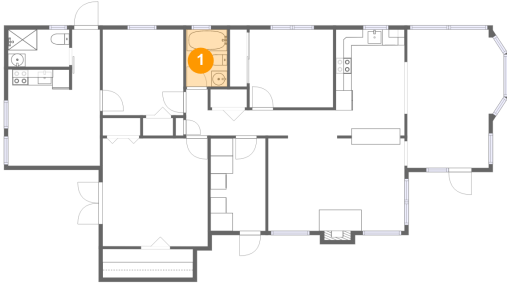

5215 Calle De Costa Rica, Sarasota Beach, Siesta Key, Sarasota County, Florida, United States,

1 Floor 1 - Bath

Dimensions: 5'2" x 7'2"
Area: 37 sq. ft
Counted as Living Area: No

Heated: Yes
Finished: Yes
Enclosed: Yes
Contiguous: Yes
Permitted: Yes
Wet Space: Yes
Addition: No
Conversion: No