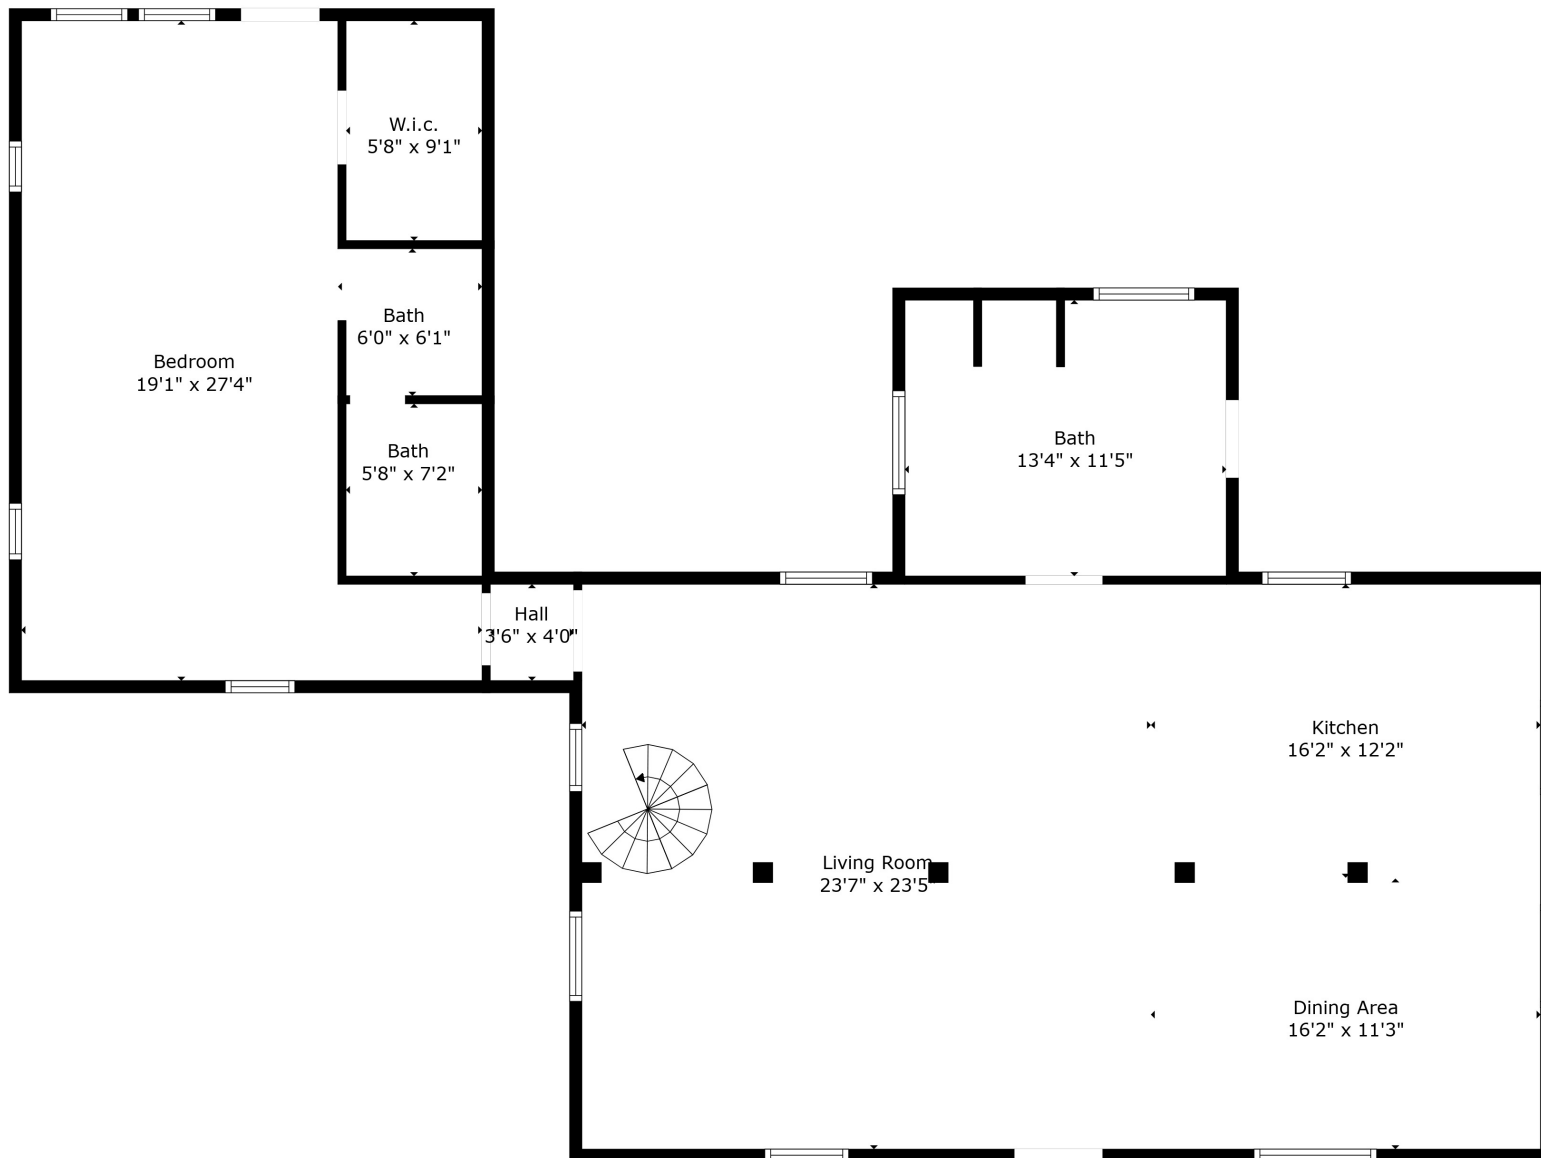

TOTAL: 2089 sq. ft
 FLOOR 1: 1627 sq. ft, FLOOR 2: 462 sq. ft
 EXCLUDED AREAS: OPEN TO BELOW: 470 sq. ft

Measurements Are Calculated By Cubicasa Technology. Deemed Highly Reliable But Not Guaranteed.

Open To Below

Room
39'9" x 11'1"

TOTAL: 2089 sq. ft
FLOOR 1: 1627 sq. ft, FLOOR 2: 462 sq. ft
EXCLUDED AREAS: OPEN TO BELOW: 470 sq. ft

Measurements Are Calculated By Cubicasa Technology. Deemed Highly Reliable But Not Guaranteed.

TOTAL: 2089 sq. ft

FLOOR 1: 1627 sq. ft, FLOOR 2: 462 sq. ft

EXCLUDED AREAS: OPEN TO BELOW: 470 sq. ft

Measurements Are Calculated By Cubicasa Technology. Deemed Highly Reliable But Not Guaranteed.