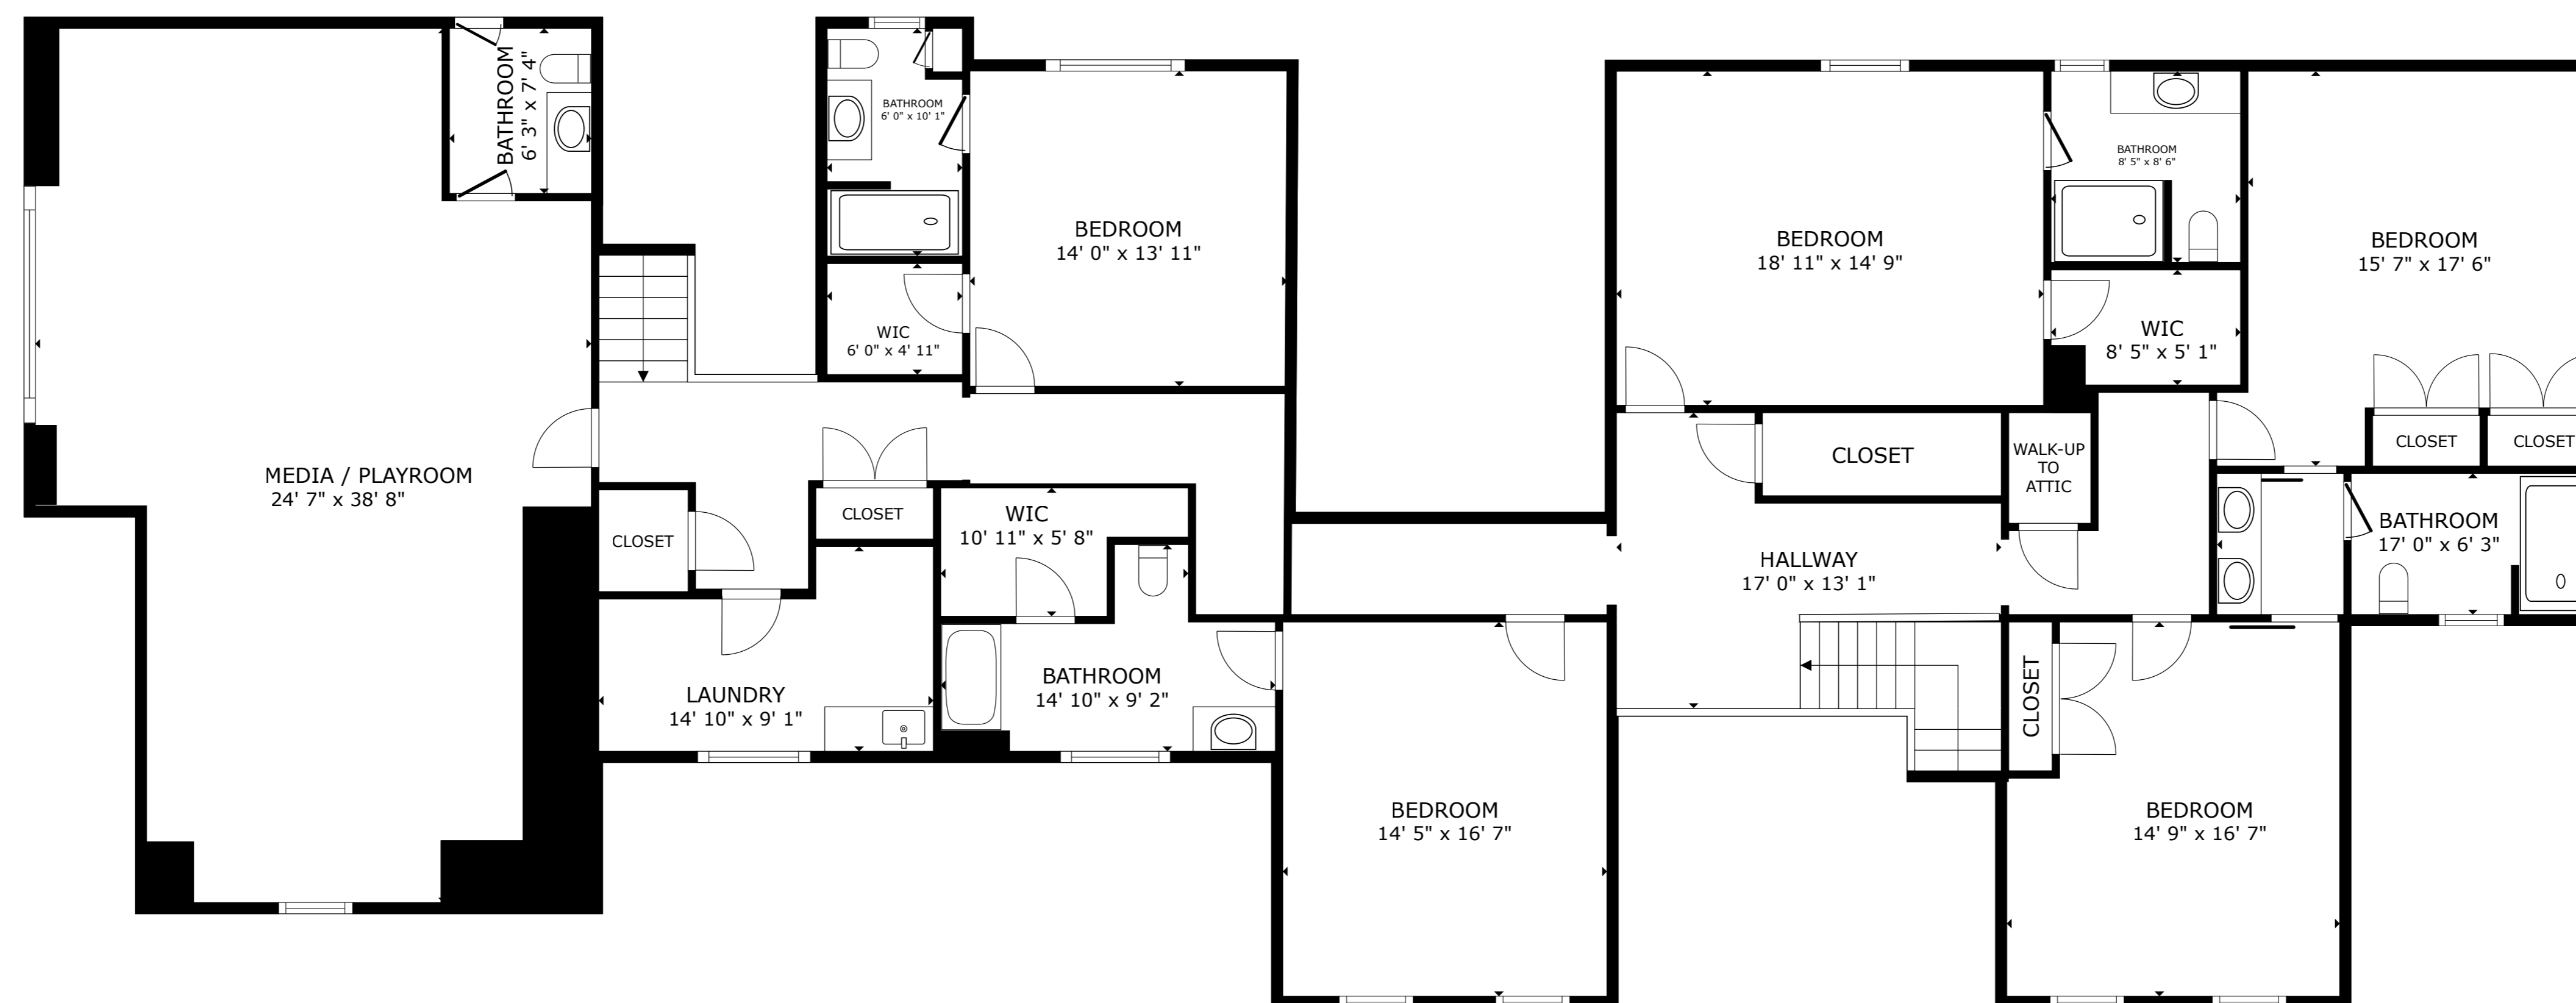

FLOOR 1

FLOOR 2

GROSS INTERNAL AREA
 FLOOR 1 3,585 sq.ft. FLOOR 2 3,359 sq.ft.
 TOTAL : 6,944 sq.ft.

SIZES AND DIMENSIONS ARE APPROXIMATE, ACTUAL MAY VARY.