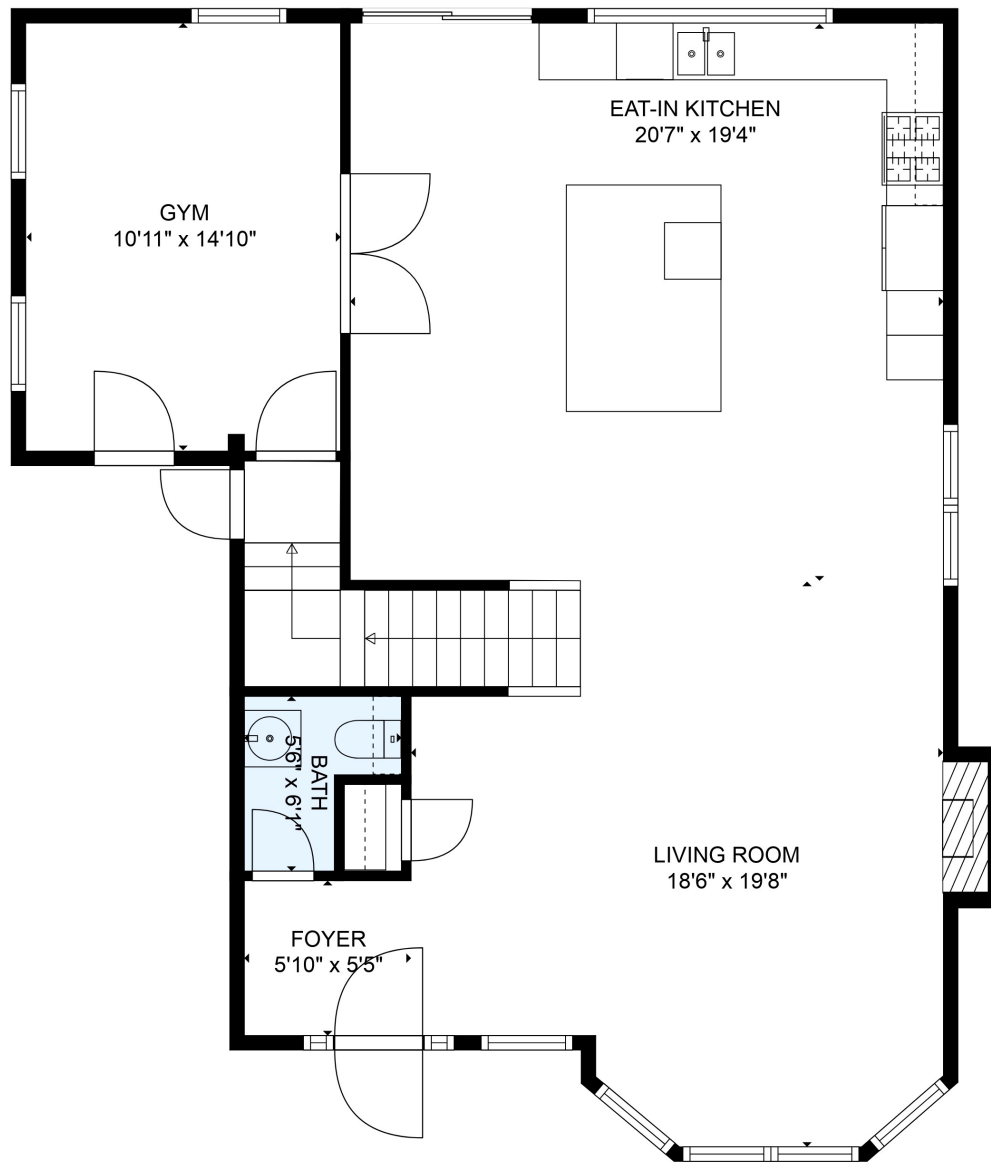

Total scanned area: 3428 sq. ft

SIZES AND DIMENSIONS ARE ESTIMATED

Total scanned area: 3428 sq. ft

SIZES AND DIMENSIONS ARE ESTIMATED

Total scanned area: 3428 sq. ft

SIZES AND DIMENSIONS ARE ESTIMATED