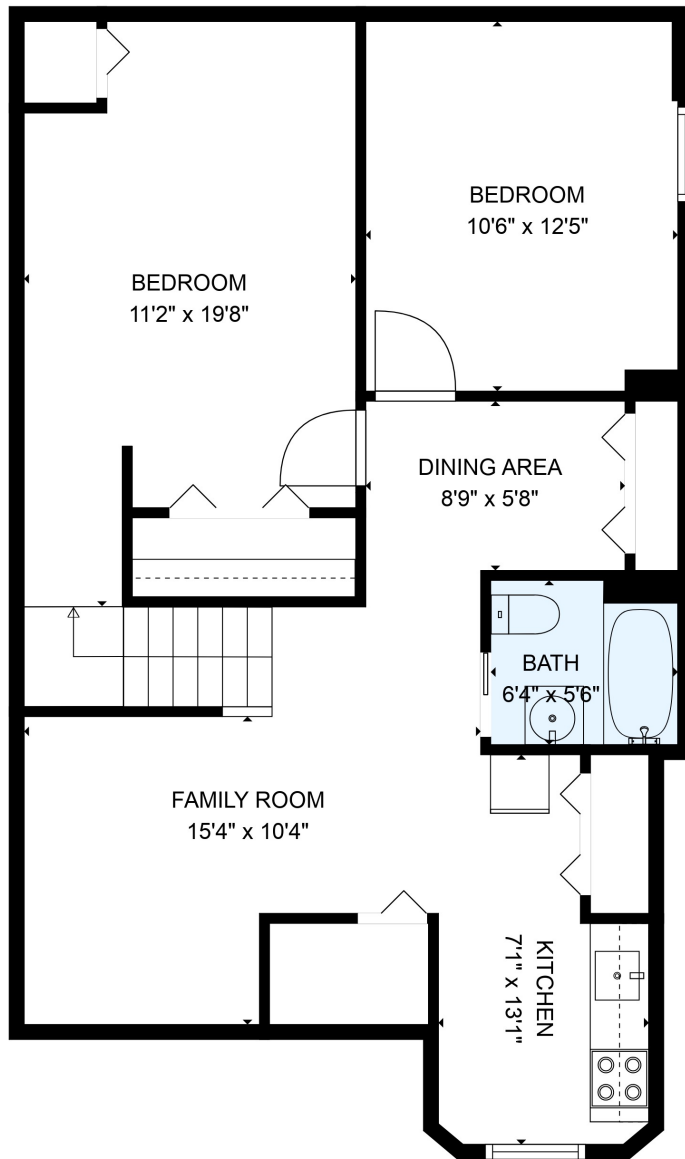

Total scanned area: 3428 sq. ft

SIZES AND DIMENSIONS ARE ESTIMATED

Total scanned area: 3428 sq. ft

SIZES AND DIMENSIONS ARE ESTIMATED

Total scanned area: 3428 sq. ft

SIZES AND DIMENSIONS ARE ESTIMATED