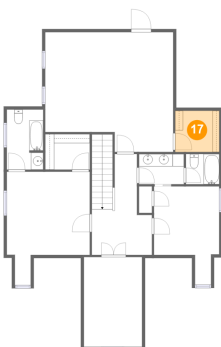

17 Floor 2 - W.i.c.

Dimensions: 7'2" x 6'8"
Area: 47 sq. ft
Counted as Living Area:
Yes

Heated: Yes
Finished: Yes
Enclosed: Yes
Contiguous:
Yes
Permitted: Yes
Wet Space: No
Addition: No
Conversion: No