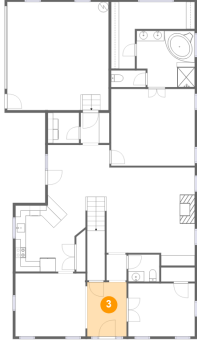

## 1 Floor 1 - Laundry

**Dimensions:** 6'0" x 5'10"  
**Area:** 35 sq. ft  
**Counted as Living Area:**  
Yes

**Heated:** Yes  
**Finished:** Yes  
**Enclosed:** Yes  
**Contiguous:**  
Yes  
**Permitted:** Yes  
**Wet Space:** No  
**Addition:** No  
**Conversion:** No

## 2 Floor 1 - Breakfast Nook

**Dimensions:** 11'9" x 10'0"  
**Area:** 115 sq. ft  
**Counted as Living Area:**  
Yes

**Heated:** Yes  
**Finished:** Yes  
**Enclosed:** Yes  
**Contiguous:**  
Yes  
**Permitted:** Yes  
**Wet Space:** No  
**Addition:** No  
**Conversion:** No

## 3 Floor 1 - Foyer

Dimensions: 7'6" x 10'5"  
Area: 78 sq. ft  
Counted as Living Area:  
Yes

Heated: Yes  
Finished: Yes  
Enclosed: Yes  
Contiguous:  
Yes  
Permitted: Yes  
Wet Space: No  
Addition: No  
Conversion: No