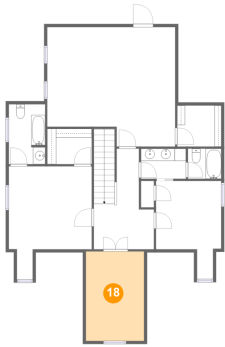

314 Newfort Place, Greenville, Greenville County, South Carolina, United States, 29607

18 Floor 2 - Room

Dimensions: 9'5" x 14'6"
Area: 136 sq. ft
Counted as Living Area:
Yes

Heated: Yes
Finished: Yes
Enclosed: Yes
Contiguous:
Yes
Permitted: Yes
Wet Space: No
Addition: No
Conversion: No