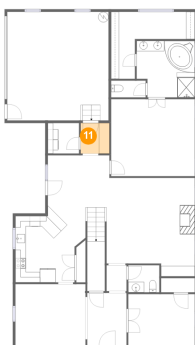

11 Floor 1 - Hall

Dimensions: 5'6" x 5'10"
Area: 32 sq. ft
Counted as Living Area:
Yes

Heated: Yes
Finished: Yes
Enclosed: Yes
Contiguous:
Yes
Permitted: Yes
Wet Space: No
Addition: No
Conversion: No