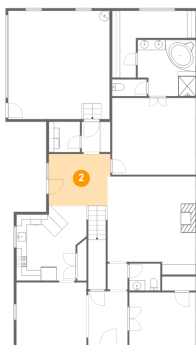

## 1 Floor 1 - Laundry

**Dimensions:** 6'0" x 5'10"  
**Area:** 35 sq. ft  
**Counted as Living Area:**  
Yes

**Heated:** Yes  
**Finished:** Yes  
**Enclosed:** Yes  
**Contiguous:**  
Yes  
**Permitted:** Yes  
**Wet Space:** No  
**Addition:** No  
**Conversion:** No

## 2 Floor 1 - Breakfast Nook

**Dimensions:** 11'9" x 10'0"  
**Area:** 115 sq. ft  
**Counted as Living Area:**  
Yes

**Heated:** Yes  
**Finished:** Yes  
**Enclosed:** Yes  
**Contiguous:**  
Yes  
**Permitted:** Yes  
**Wet Space:** No  
**Addition:** No  
**Conversion:** No