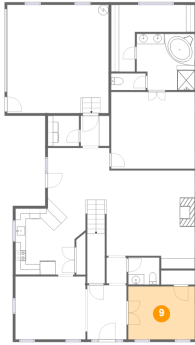

314 Newfort Place, Greenville, Greenville County, South Carolina, United States, 29607

9 Floor 1 - Sitting Room

Dimensions: 12'9" x 10'2"
Area: 130 sq. ft
Counted as Living Area:
Yes

Heated: Yes
Finished: Yes
Enclosed: Yes
Contiguous:
Yes
Permitted: Yes
Wet Space: No
Addition: No
Conversion: No