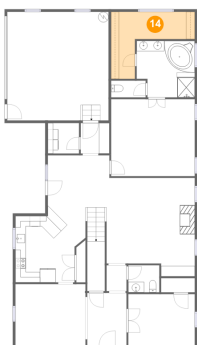

14 Floor 1 - W.i.c.

Dimensions: 16'1" x 12'10"
Area: 118 sq. ft
Counted as Living Area:
Yes

Heated: Yes
Finished: Yes
Enclosed: Yes
Contiguous:
Yes
Permitted: Yes
Wet Space: No
Addition: No
Conversion: No