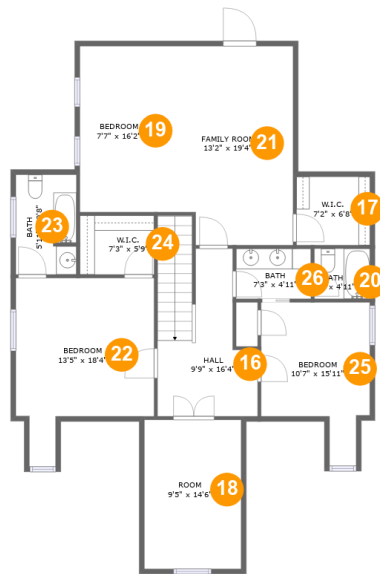

314 Newfort Place, Greenville, Greenville County, South Carolina, United States, 29607

Room Dimensions

Floor 2

Total sqft: 1327

Living area: 1327

#	Room name	Dimensions	Area (sqft)	Counted as Living Area
16	Hall	9'9" x 16'4"	144 sq. ft	Yes
17	W.i.c.	7'2" x 6'8"	47 sq. ft	Yes
18	Room	9'5" x 14'6"	136 sq. ft	Yes
19	Bedroom	7'7" x 16'2"	122 sq. ft	Yes
20	Bath	5'5" x 4'11"	26 sq. ft	Yes
21	Family Room	13'2" x 19'4"	243 sq. ft	Yes
22	Bedroom	13'5" x 18'4"	193 sq. ft	Yes
23	Bath	5'11" x 9'8"	56 sq. ft	Yes
24	W.i.c.	7'3" x 5'9"	41 sq. ft	Yes
25	Bedroom	10'7" x 15'11"	130 sq. ft	Yes
26	Bath	7'3" x 4'11"	36 sq. ft	Yes

Scan captured on Mon, 16 Sep 2024 19:51:32 GMT

Information is calculated by CubiCasa technology; deemed highly reliable but not guaranteed.