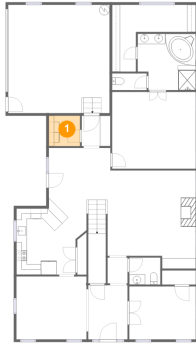

314 Newfort Place, Greenville, Greenville County, South Carolina, United States, 29607

1 Floor 1 - Laundry

Dimensions: 6'0" x 5'10"
Area: 35 sq. ft
Counted as Living Area:
Yes

Heated: Yes
Finished: Yes
Enclosed: Yes
Contiguous:
Yes
Permitted: Yes
Wet Space: No
Addition: No
Conversion: No