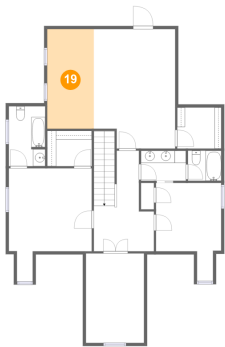

19 Floor 2 - Bedroom

Dimensions: 7'7" x 16'2"
Area: 122 sq. ft
Counted as Living Area:
Yes

Heated: Yes
Finished: Yes
Enclosed: Yes
Contiguous:
Yes
Permitted: Yes
Wet Space: No
Addition: No
Conversion: No