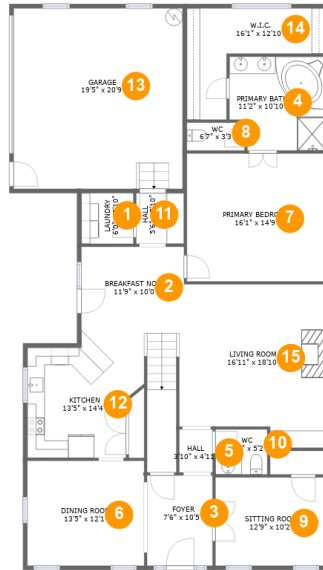

## Room Dimensions

Floor 1

Total sqft: 2234

Living area: 1806

#	Room name	Dimensions	Area (sqft)	Counted as Living Area
1	Laundry	6'0" x 5'10"	35 sq. ft	Yes
2	Breakfast Nook	11'9" x 10'0"	115 sq. ft	Yes
3	Foyer	7'6" x 10'5"	78 sq. ft	Yes
4	Primary Bath	11'2" x 10'10"	113 sq. ft	Yes
5	Hall	3'10" x 4'11"	19 sq. ft	Yes
6	Dining Room	13'5" x 12'1"	162 sq. ft	Yes
7	Primary Bedroom	16'1" x 14'9"	236 sq. ft	Yes
8	Wc	6'7" x 3'3"	21 sq. ft	Yes
9	Sitting Room	12'9" x 10'2"	130 sq. ft	Yes
10	Wc	5'11" x 5'2"	31 sq. ft	Yes
11	Hall	5'6" x 5'10"	32 sq. ft	Yes

## 6 Floor 1 - Dining Room

Dimensions: 13'5" x 12'1"  
Area: 162 sq. ft  
Counted as Living Area:  
Yes

Heated: Yes  
Finished: Yes  
Enclosed: Yes  
Contiguous:  
Yes  
Permitted: Yes  
Wet Space: No  
Addition: No  
Conversion: No

## 9 Floor 1 - Sitting Room

Dimensions: 12'9" x 10'2"  
Area: 130 sq. ft  
Counted as Living Area:  
Yes

Heated: Yes  
Finished: Yes  
Enclosed: Yes  
Contiguous:  
Yes  
Permitted: Yes  
Wet Space: No  
Addition: No  
Conversion: No

## 12 Floor 1 - Kitchen

**Dimensions:** 13'5" x 14'4"  
**Area:** 222 sq. ft  
**Counted as Living Area:**  
Yes

**Heated:** Yes  
**Finished:** Yes  
**Enclosed:** Yes  
**Contiguous:**  
Yes  
**Permitted:** Yes  
**Wet Space:** No  
**Addition:** No  
**Conversion:** No