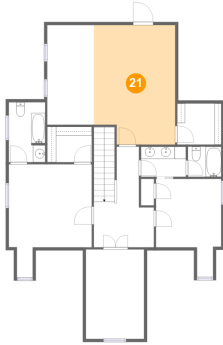

314 Newfort Place, Greenville, Greenville County, South Carolina, United States, 29607

21 Floor 2 - Family Room

Dimensions: 13'2" x 19'4"
Area: 243 sq. ft
Counted as Living Area:
Yes

Heated: Yes
Finished: Yes
Enclosed: Yes
Contiguous:
Yes
Permitted: Yes
Wet Space: No
Addition: No
Conversion: No