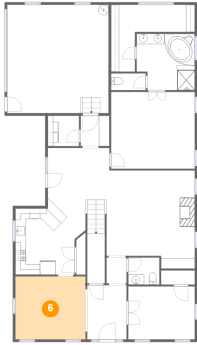

314 Newfort Place, Greenville, Greenville County, South Carolina, United States, 29607

6 Floor 1 - Dining Room

Dimensions: 13'5" x 12'1"
Area: 162 sq. ft
Counted as Living Area:
Yes

Heated: Yes
Finished: Yes
Enclosed: Yes
Contiguous:
Yes
Permitted: Yes
Wet Space: No
Addition: No
Conversion: No