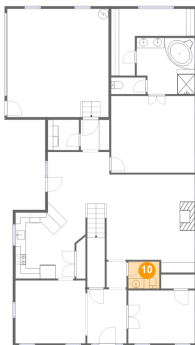

10 Floor 1 - Wc

Dimensions: 5'11" x 5'2"
Area: 31 sq. ft
Counted as Living Area:
Yes

Heated: Yes
Finished: Yes
Enclosed: Yes
Contiguous:
Yes
Permitted: Yes
Wet Space: Yes
Addition: No
Conversion: No