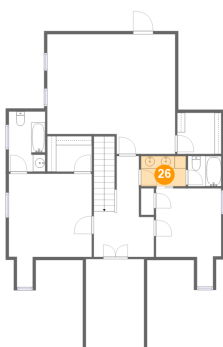

26 Floor 2 - Bath

Dimensions: 7'3" x 4'11"
Area: 36 sq. ft
Counted as Living Area:
Yes

Heated: Yes
Finished: Yes
Enclosed: Yes
Contiguous:
Yes
Permitted: Yes
Wet Space: Yes
Addition: No
Conversion: No