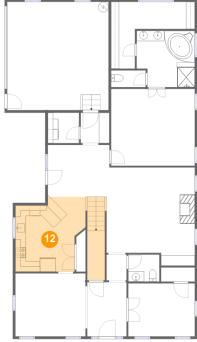

314 Newfort Place, Greenville, Greenville County, South Carolina, United States, 29607

12 Floor 1 - Kitchen

Dimensions: 13'5" x 14'4"
Area: 222 sq. ft
Counted as Living Area:
Yes

Heated: Yes
Finished: Yes
Enclosed: Yes
Contiguous:
Yes
Permitted: Yes
Wet Space: No
Addition: No
Conversion: No