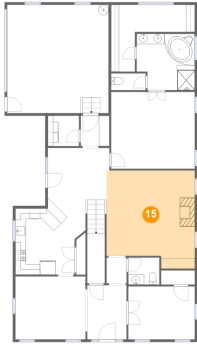

314 Newfort Place, Greenville, Greenville County, South Carolina, United States, 29607

15 Floor 1 - Living Room

Dimensions: 16'11" x 18'10"
Area: 293 sq. ft
Counted as Living Area:
Yes

Heated: Yes
Finished: Yes
Enclosed: Yes
Contiguous:
Yes
Permitted: Yes
Wet Space: No
Addition: No
Conversion: No