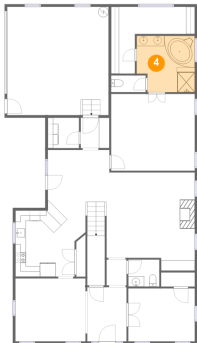

4 Floor 1 - Primary Bath

Dimensions: 11'2" x 10'10"
Area: 113 sq. ft
Counted as Living Area:
Yes

Heated: Yes
Finished: Yes
Enclosed: Yes
Contiguous:
Yes
Permitted: Yes
Wet Space: Yes
Addition: No
Conversion: No