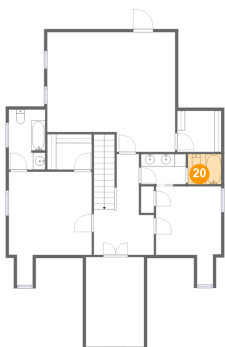

20 Floor 2 - Bath

Dimensions: 5'5" x 4'11"
Area: 26 sq. ft
Counted as Living Area:
Yes

Heated: Yes
Finished: Yes
Enclosed: Yes
Contiguous:
Yes
Permitted: Yes
Wet Space: Yes
Addition: No
Conversion: No