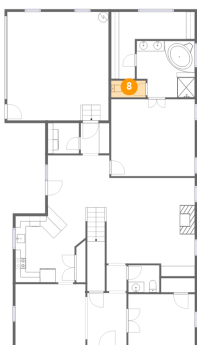

8 Floor 1 - Wc

Dimensions: 6'7" x 3'3"
Area: 21 sq. ft
Counted as Living Area:
Yes

Heated: Yes
Finished: Yes
Enclosed: Yes
Contiguous:
Yes
Permitted: Yes
Wet Space: Yes
Addition: No
Conversion: No