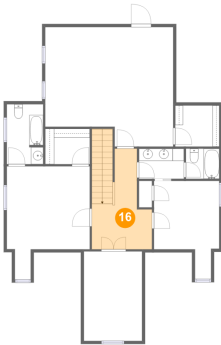

16 Floor 2 - Hall

Dimensions: 9'9" x 16'4"
Area: 144 sq. ft
Counted as Living Area:
Yes

Heated: Yes
Finished: Yes
Enclosed: Yes
Contiguous:
Yes
Permitted: Yes
Wet Space: No
Addition: No
Conversion: No