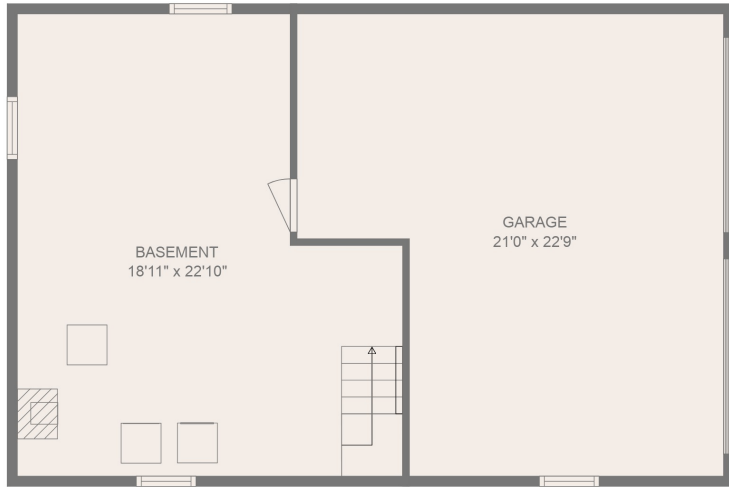

FLOOR 2

FLOOR 1

FLOOR 3

Total scanned area: 2151 sq. ft

MEASUREMENTS ARE CALCULATED BY CUBICASA TECHNOLOGY. DEEMED HIGHLY RELIABLE BUT NOT GUARANTEED.

ATTIC
34'10" x 11'2"

Total scanned area: 2151 sq. ft

MEASUREMENTS ARE CALCULATED BY CUBICASA TECHNOLOGY. DEEMED HIGHLY RELIABLE BUT NOT GUARANTEED.

Total scanned area: 2151 sq. ft

MEASUREMENTS ARE CALCULATED BY CUBICASA TECHNOLOGY. DEEMED HIGHLY RELIABLE BUT NOT GUARANTEED.

Total scanned area: 2151 sq. ft

MEASUREMENTS ARE CALCULATED BY CUBICASA TECHNOLOGY. DEEMED HIGHLY RELIABLE BUT NOT GUARANTEED.