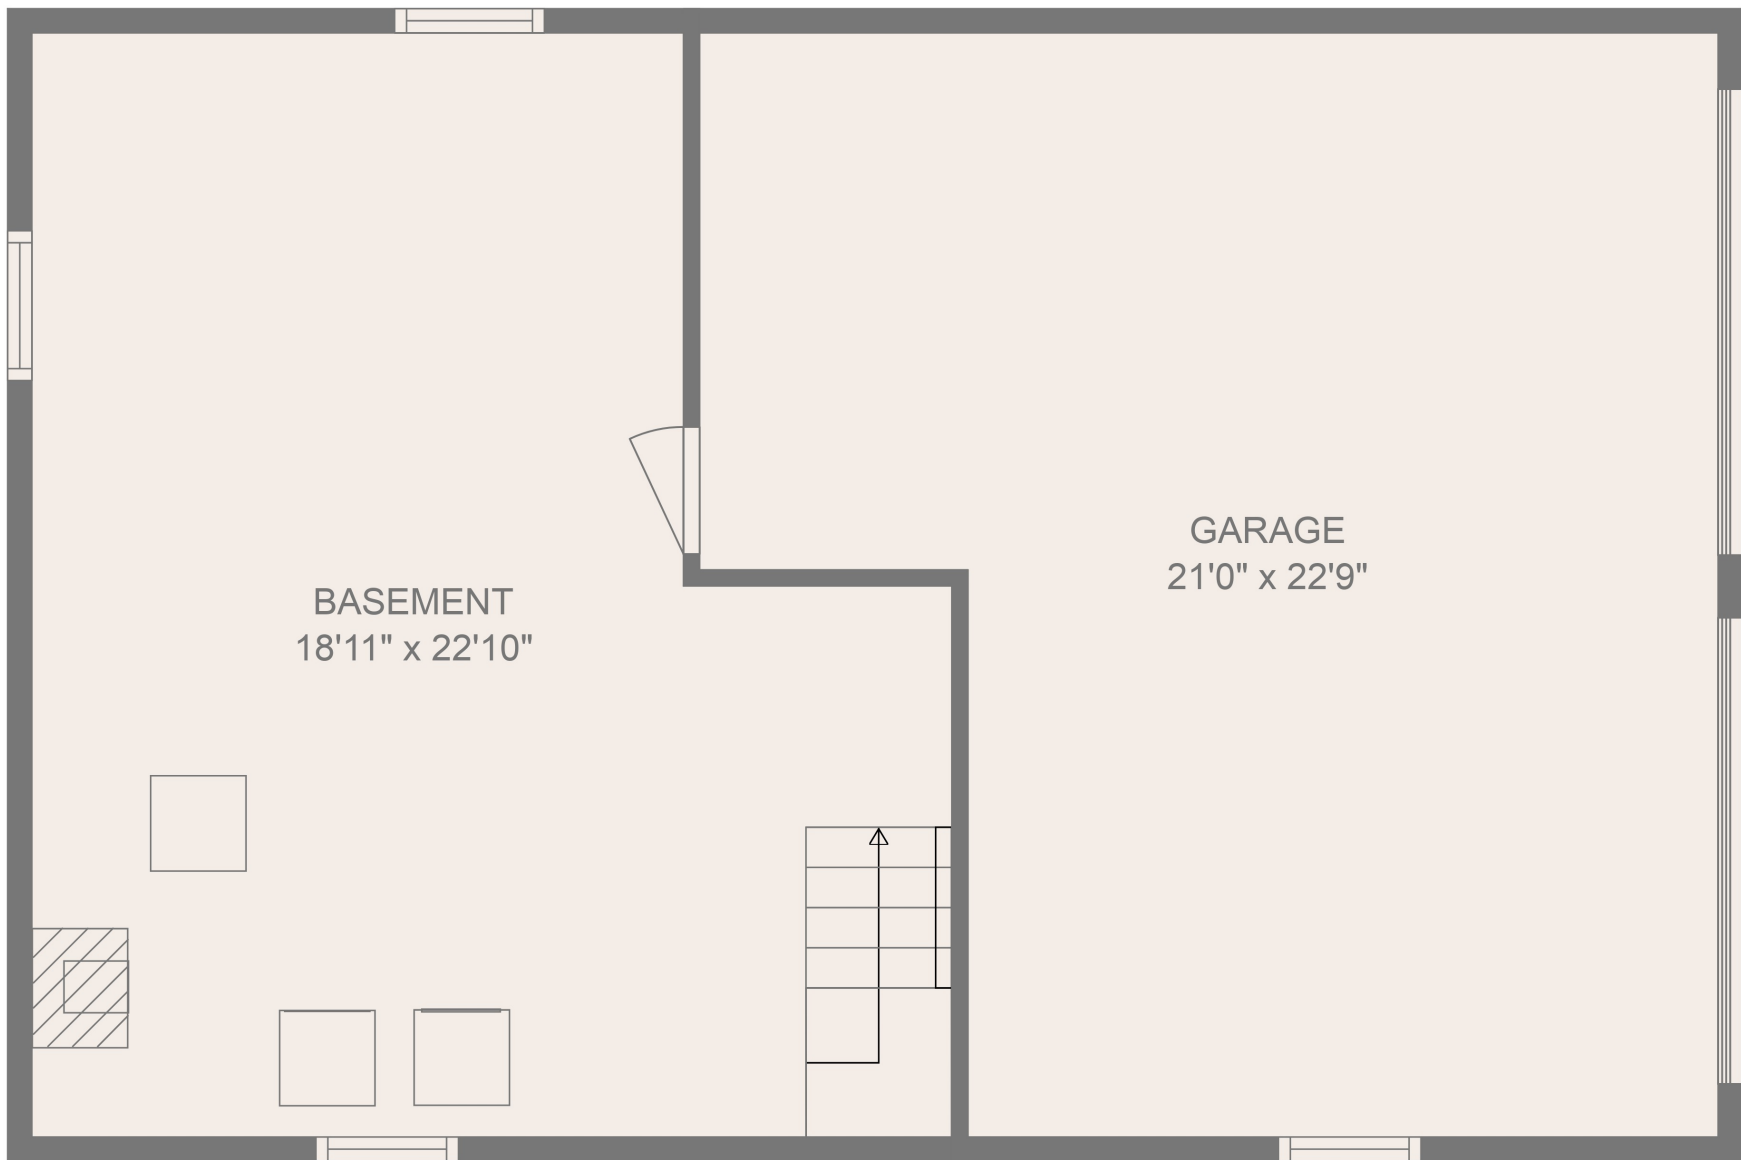

FLOOR 2

FLOOR 1

FLOOR 3

Total scanned area: 2151 sq. ft

MEASUREMENTS ARE CALCULATED BY CUBICASA TECHNOLOGY. DEEMED HIGHLY RELIABLE BUT NOT GUARANTEED.

ATTIC
34'10" x 11'2"

Total scanned area: 2151 sq. ft

MEASUREMENTS ARE CALCULATED BY CUBICASA TECHNOLOGY. DEEMED HIGHLY RELIABLE BUT NOT GUARANTEED.

Total scanned area: 2151 sq. ft

MEASUREMENTS ARE CALCULATED BY CUBICASA TECHNOLOGY. DEEMED HIGHLY RELIABLE BUT NOT GUARANTEED.

Total scanned area: 2151 sq. ft

MEASUREMENTS ARE CALCULATED BY CUBICASA TECHNOLOGY. DEEMED HIGHLY RELIABLE BUT NOT GUARANTEED.