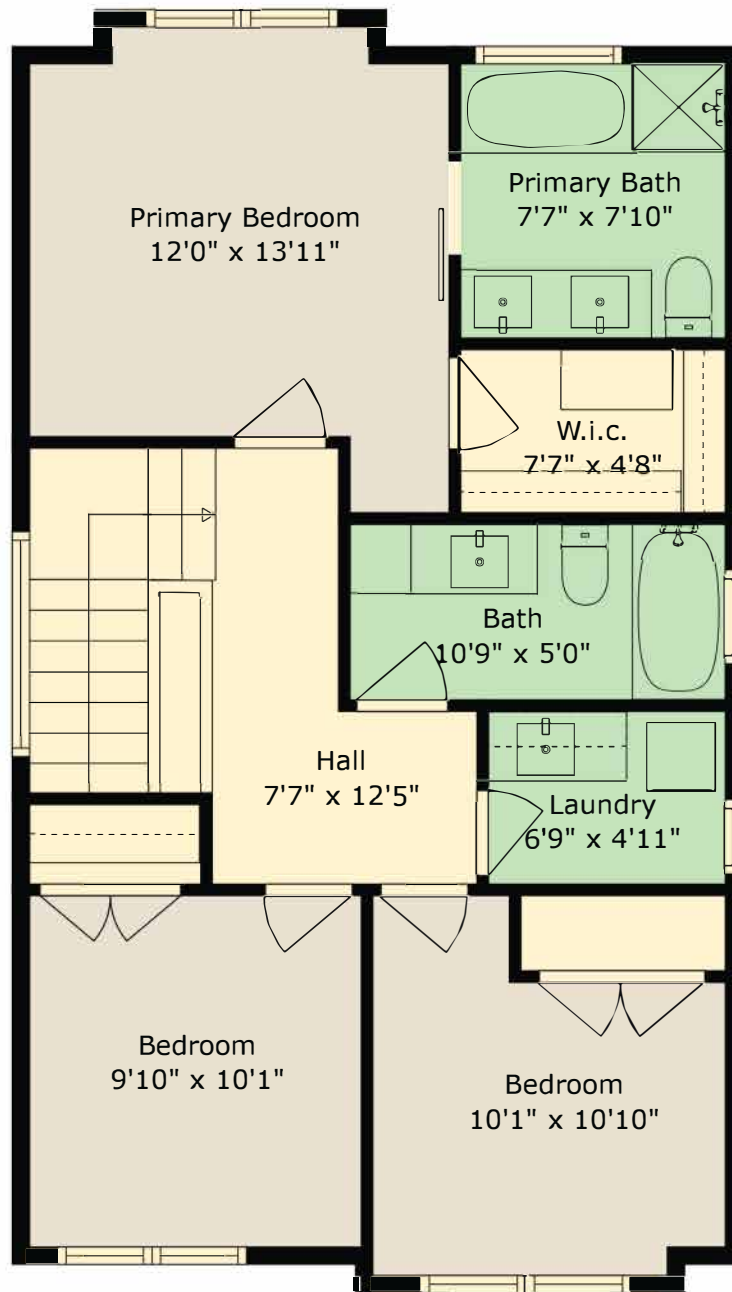

Estimated areas
FLOOR 1: 307 sq. ft
FLOOR 2: 724 sq. ft
FLOOR 3: 777 sq. ft
Total: 1808 sq. ft

Sizes And Dimensions Are Approximate. Actual May Vary. E&o Insured.

Estimated areas
 FLOOR 1: 307 sq. ft
 FLOOR 2: 724 sq. ft
 FLOOR 3: 777 sq. ft
Total: 1808 sq. ft

Sizes And Dimensions Are Approximate. Actual May Vary. E&o Insured.

Estimated areas
 FLOOR 1: 307 sq. ft
 FLOOR 2: 724 sq. ft
 FLOOR 3: 777 sq. ft
Total: 1808 sq. ft

Sizes And Dimensions Are Approximate. Actual May Vary. E&O Insured.

Floor 1

Floor 2

Floor 3

Estimated areas
 FLOOR 1: 307 sq. ft
 FLOOR 2: 724 sq. ft
 FLOOR 3: 777 sq. ft
Total: 1808 sq. ft

Sizes And Dimensions Are Approximate. Actual May Vary. E&O Insured.