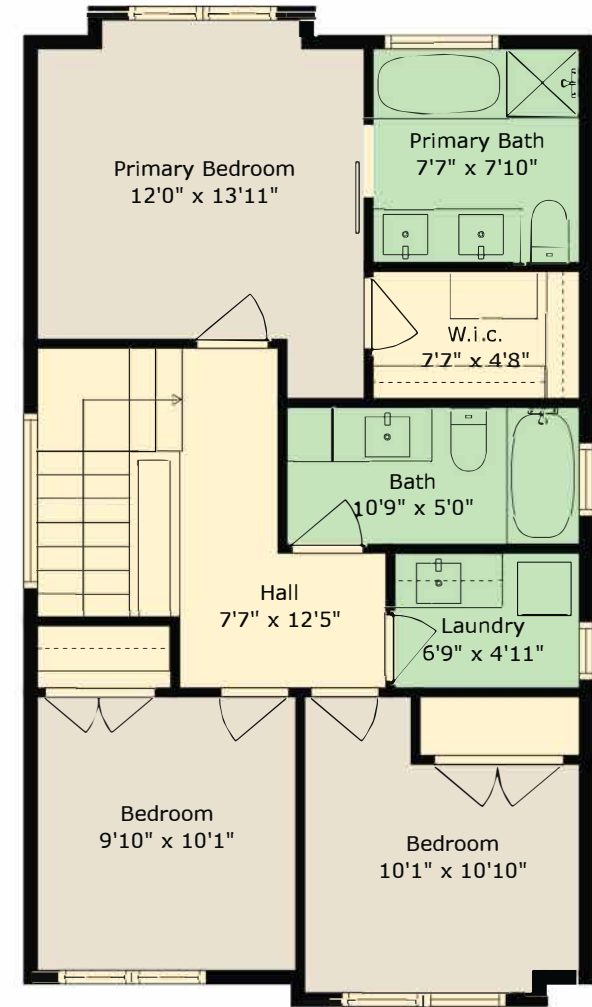

Estimated areas
FLOOR 1: 307 sq. ft
FLOOR 2: 724 sq. ft
FLOOR 3: 777 sq. ft
Total: 1808 sq. ft

Sizes And Dimensions Are Approximate. Actual May Vary. E&o Insured.

Estimated areas
 FLOOR 1: 307 sq. ft
 FLOOR 2: 724 sq. ft
 FLOOR 3: 777 sq. ft
Total: 1808 sq. ft

Sizes And Dimensions Are Approximate. Actual May Vary. E&o Insured.

Estimated areas
 FLOOR 1: 307 sq. ft
 FLOOR 2: 724 sq. ft
 FLOOR 3: 777 sq. ft
Total: 1808 sq. ft

Sizes And Dimensions Are Approximate. Actual May Vary. E&O Insured.

Floor 1

Floor 2

Floor 3

Estimated areas
 FLOOR 1: 307 sq. ft
 FLOOR 2: 724 sq. ft
 FLOOR 3: 777 sq. ft
Total: 1808 sq. ft

Sizes And Dimensions Are Approximate. Actual May Vary. E&O Insured.