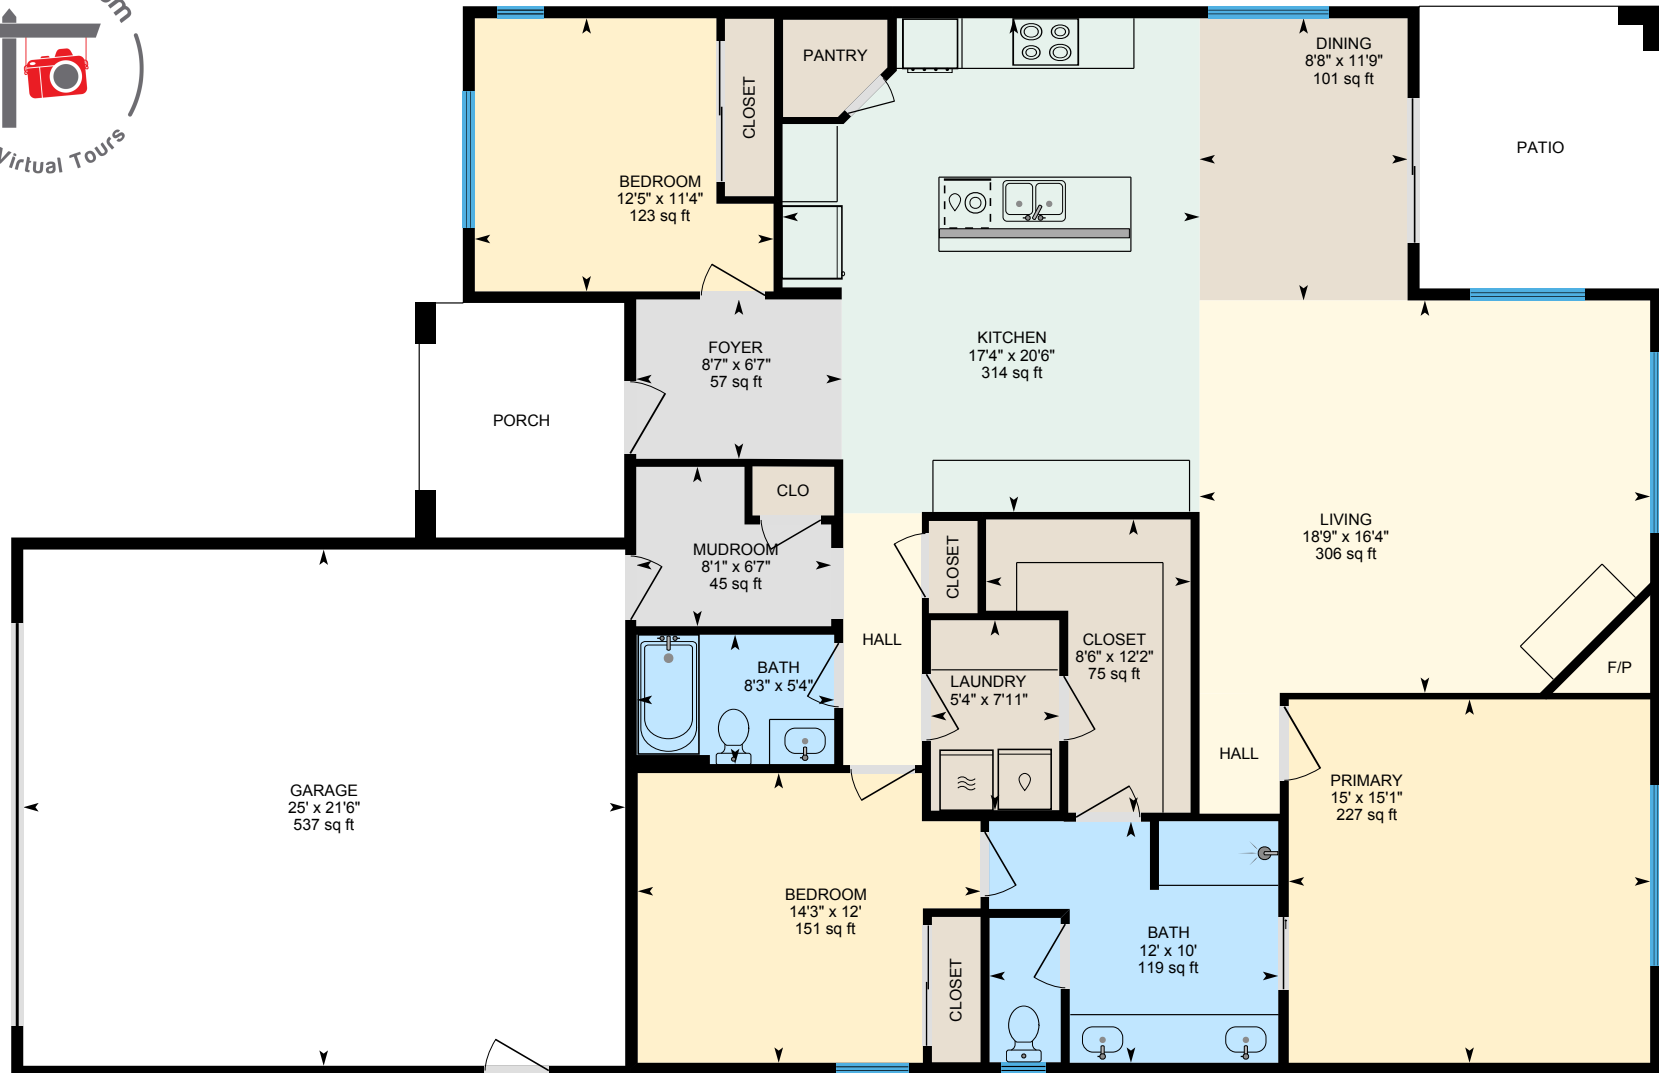

# 1324 Chestnut Hill Dr, Manteca, CA

Main Floor Finished Area 1879.23 sq ft  
Unfinished Area 573.25 sq ft

PREPARED: 2025/03/28