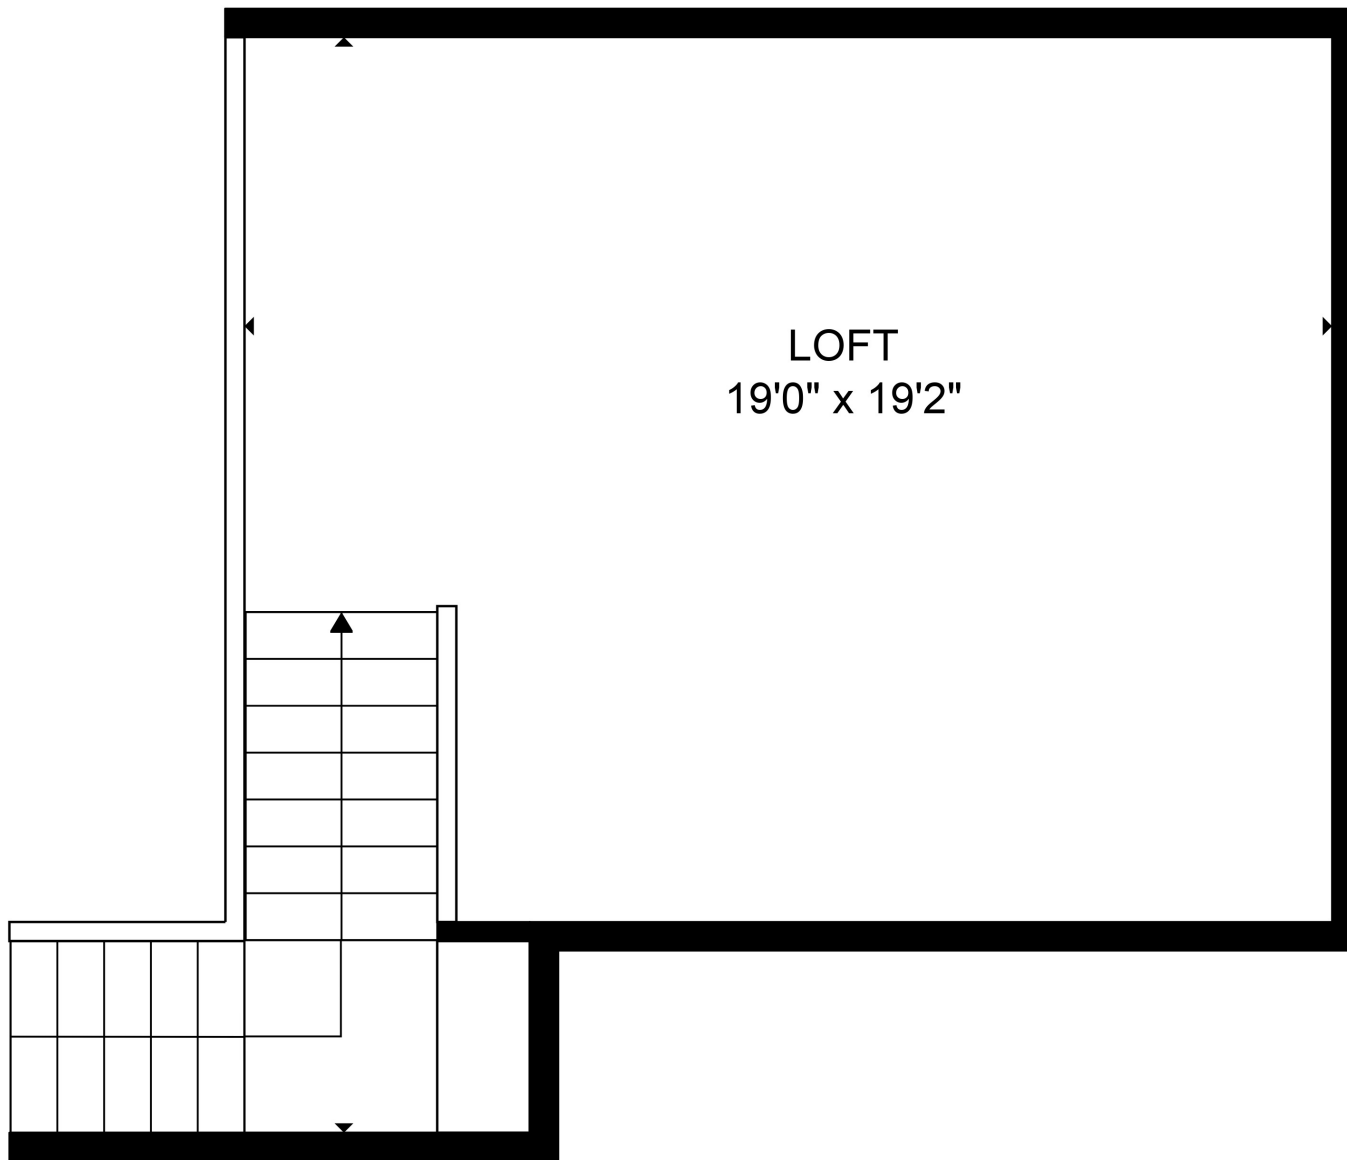

FLOOR 2

FLOOR 3

FLOOR 1

Total scanned area: 3424 sq. ft

LOFT
19'0" x 19'2"

Total scanned area: 3424 sq. ft

MEASUREMENTS ARE CALCULATED BY CUBICASA TECHNOLOGY. DEEMED HIGHLY RELIABLE BUT NOT GUARANTEED.

Total scanned area: 3424 sq. ft

MEASUREMENTS ARE CALCULATED BY CUBICASA TECHNOLOGY. DEEMED HIGHLY RELIABLE BUT NOT GUARANTEED.

Total scanned area: 3424 sq. ft

MEASUREMENTS ARE CALCULATED BY CUBICASA TECHNOLOGY. DEEMED HIGHLY RELIABLE BUT NOT GUARANTEED.