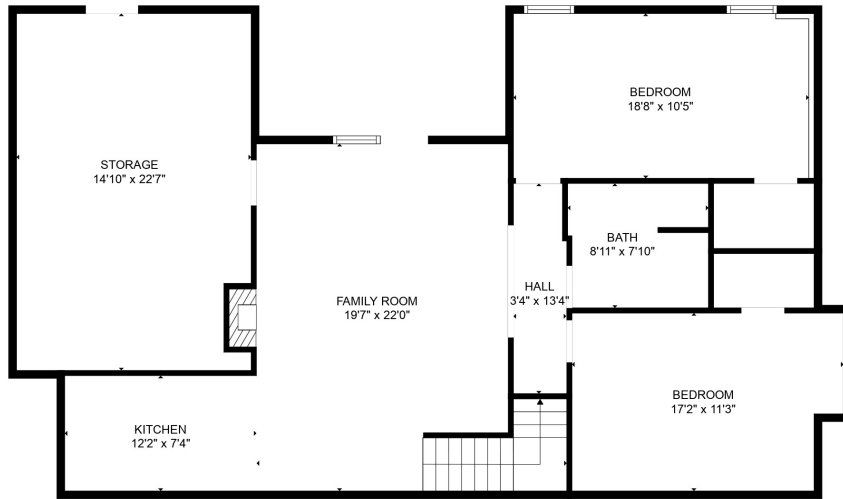

FLOOR 2

FLOOR 3

FLOOR 1

Total scanned area: 3424 sq. ft

LOFT
19'0" x 19'2"

Total scanned area: 3424 sq. ft

MEASUREMENTS ARE CALCULATED BY CUBICASA TECHNOLOGY. DEEMED HIGHLY RELIABLE BUT NOT GUARANTEED.

Total scanned area: 3424 sq. ft

MEASUREMENTS ARE CALCULATED BY CUBICASA TECHNOLOGY. DEEMED HIGHLY RELIABLE BUT NOT GUARANTEED.

Total scanned area: 3424 sq. ft

MEASUREMENTS ARE CALCULATED BY CUBICASA TECHNOLOGY. DEEMED HIGHLY RELIABLE BUT NOT GUARANTEED.