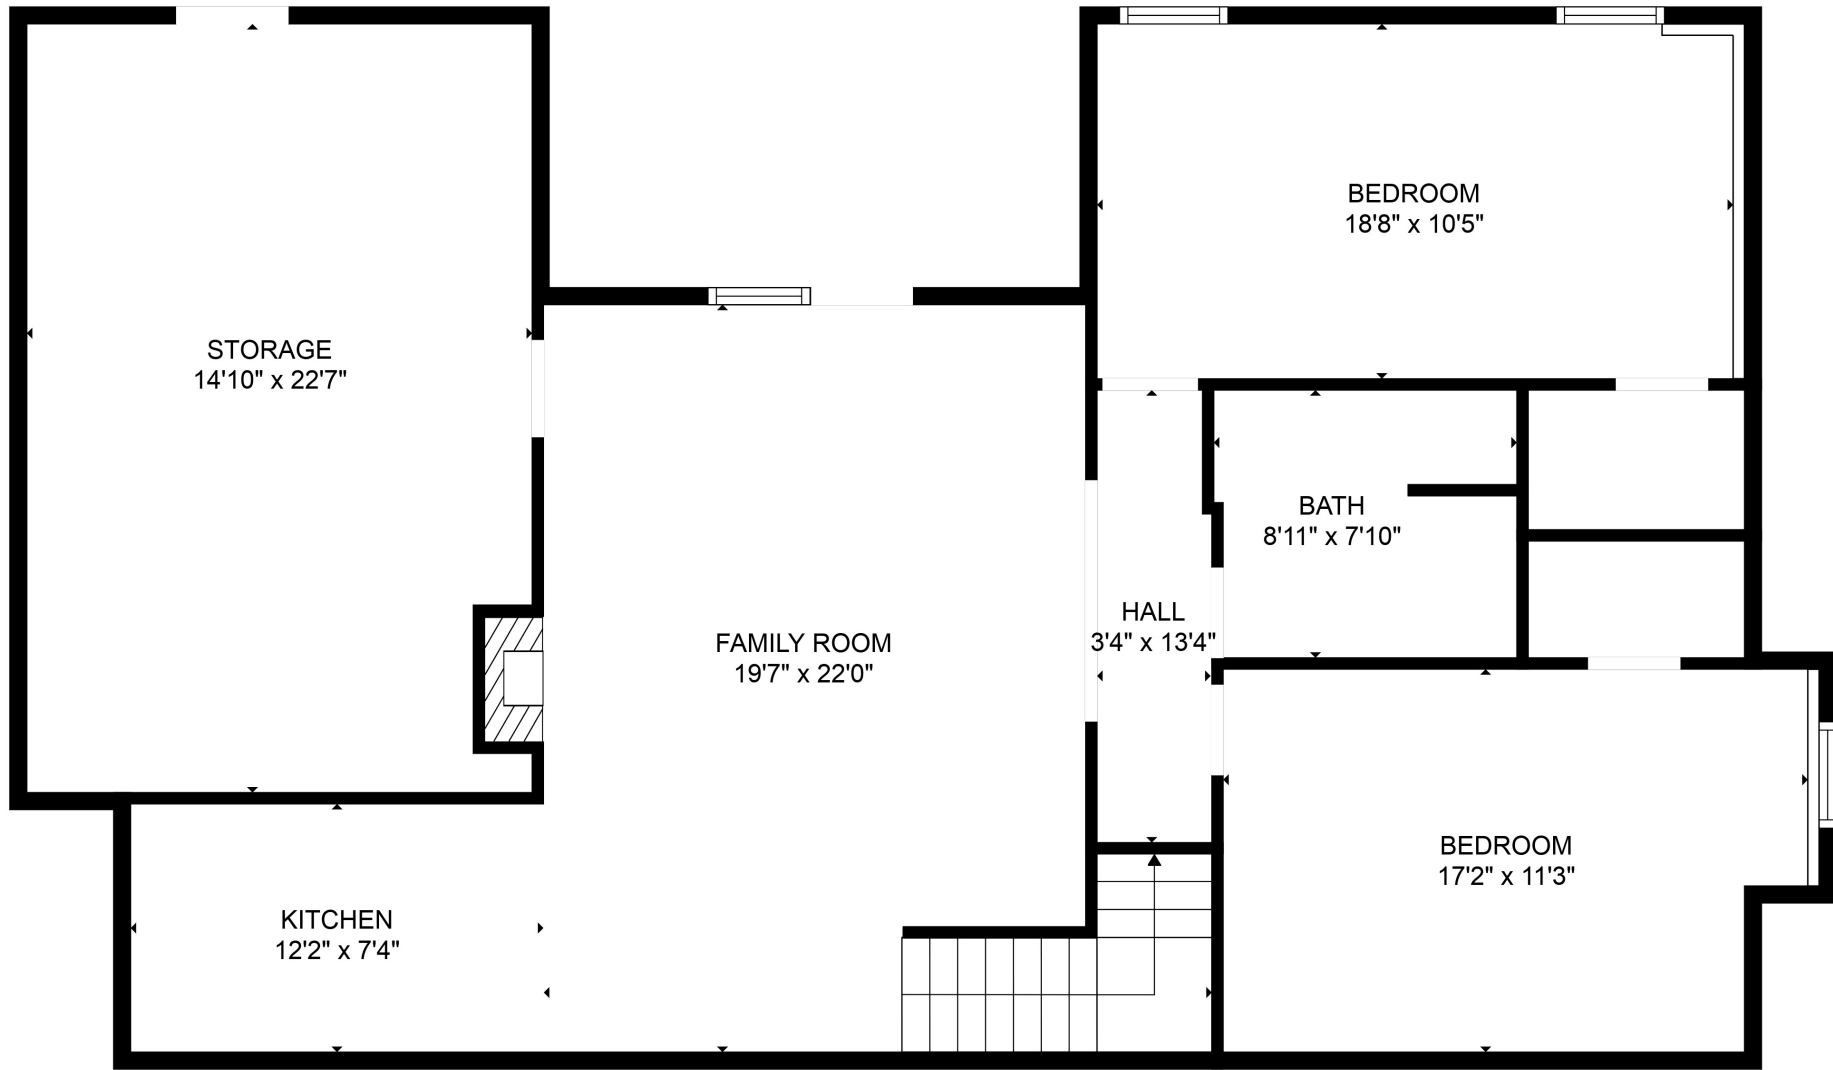

FLOOR 2

FLOOR 3

FLOOR 1

Total scanned area: 3424 sq. ft

LOFT
19'0" x 19'2"

Total scanned area: 3424 sq. ft

MEASUREMENTS ARE CALCULATED BY CUBICASA TECHNOLOGY. DEEMED HIGHLY RELIABLE BUT NOT GUARANTEED.

Total scanned area: 3424 sq. ft

MEASUREMENTS ARE CALCULATED BY CUBICASA TECHNOLOGY. DEEMED HIGHLY RELIABLE BUT NOT GUARANTEED.

Total scanned area: 3424 sq. ft

MEASUREMENTS ARE CALCULATED BY CUBICASA TECHNOLOGY. DEEMED HIGHLY RELIABLE BUT NOT GUARANTEED.