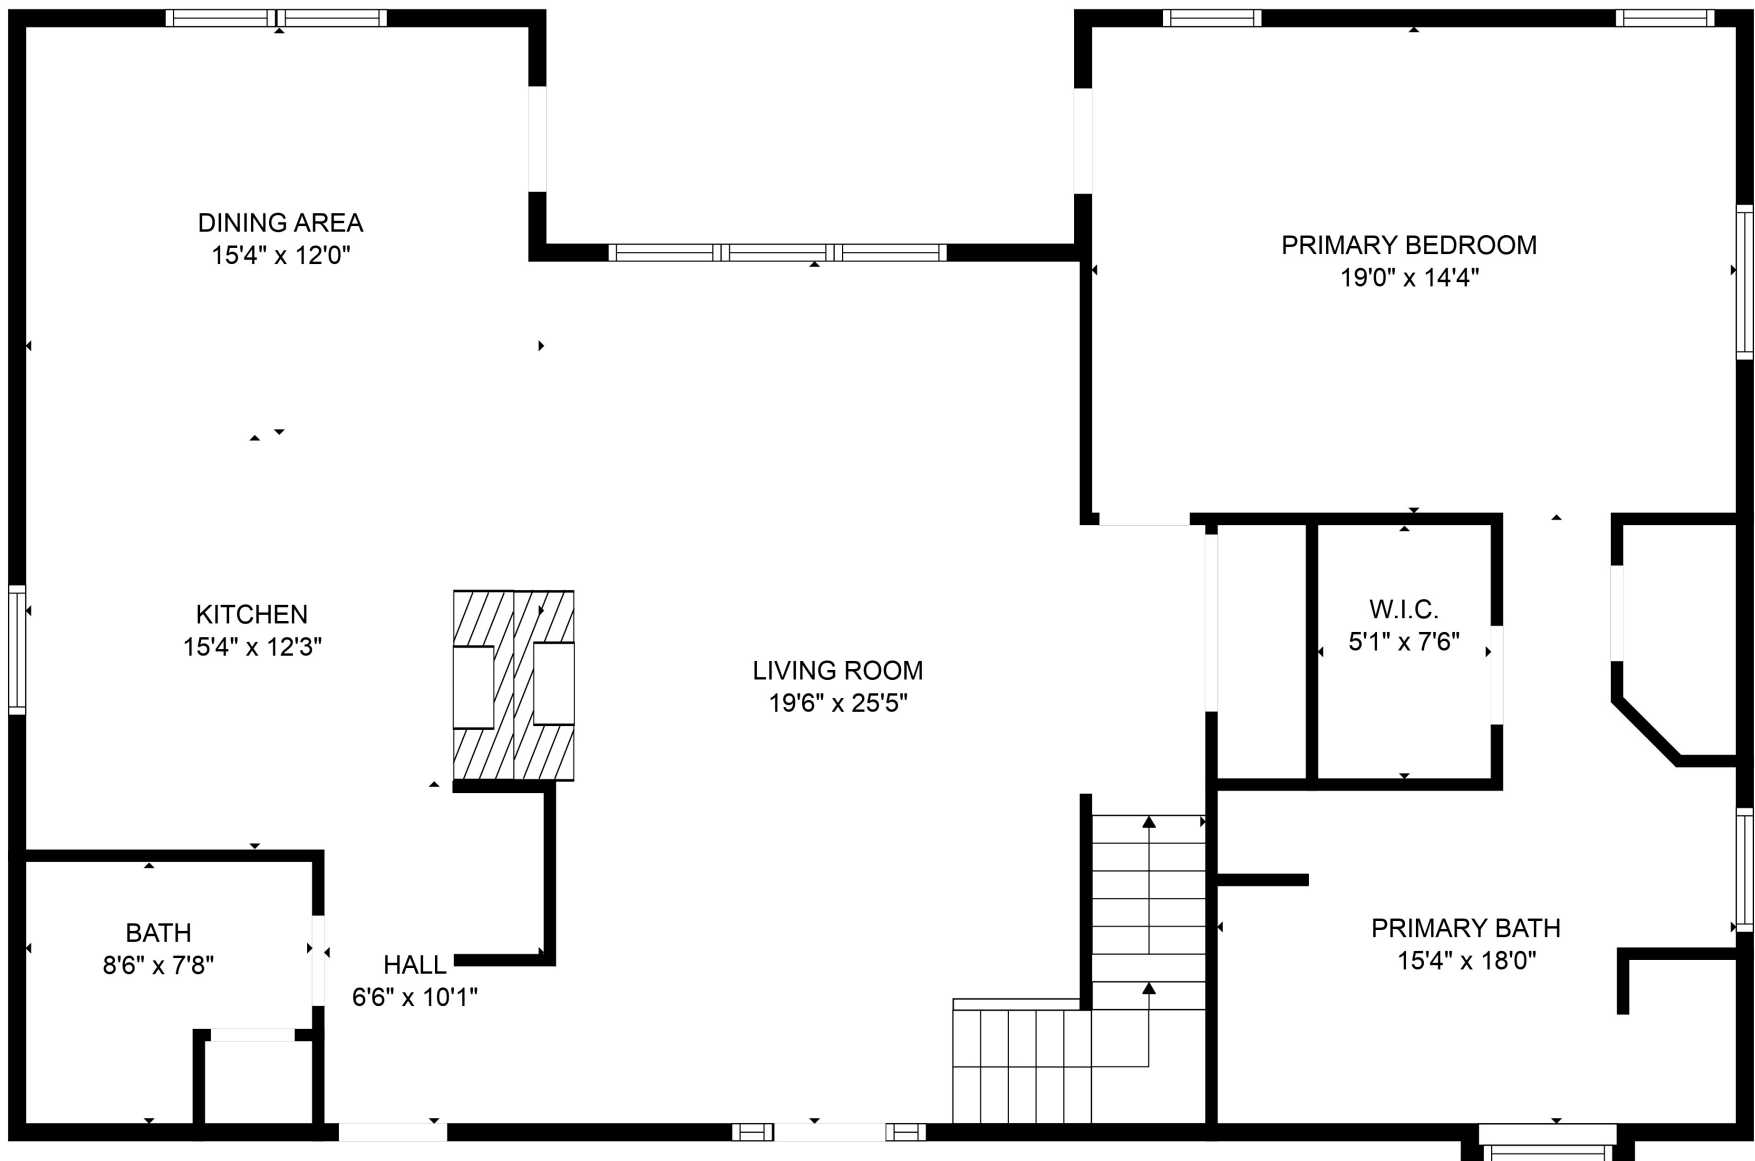

FLOOR 2

FLOOR 3

FLOOR 1

Total scanned area: 3424 sq. ft

LOFT
19'0" x 19'2"

Total scanned area: 3424 sq. ft

MEASUREMENTS ARE CALCULATED BY CUBICASA TECHNOLOGY. DEEMED HIGHLY RELIABLE BUT NOT GUARANTEED.

Total scanned area: 3424 sq. ft

MEASUREMENTS ARE CALCULATED BY CUBICASA TECHNOLOGY. DEEMED HIGHLY RELIABLE BUT NOT GUARANTEED.

Total scanned area: 3424 sq. ft

MEASUREMENTS ARE CALCULATED BY CUBICASA TECHNOLOGY. DEEMED HIGHLY RELIABLE BUT NOT GUARANTEED.