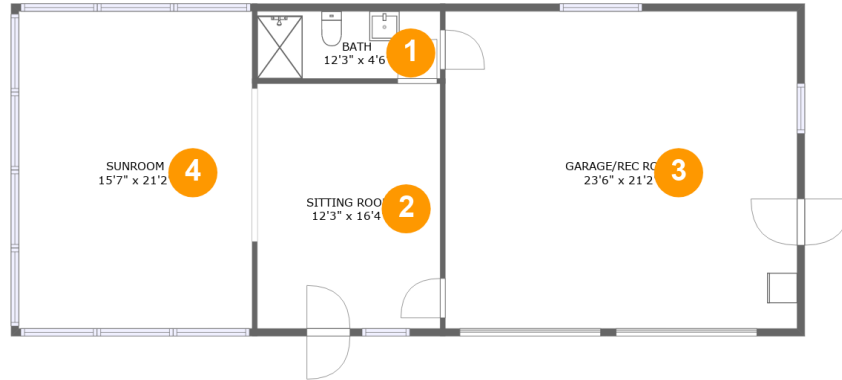

 **1,177** Total sqft

1180 Emmitt Ln, North Shore, Moneta, Franklin County, Virginia, United States, 24121, Garage**Room dimensions****Floor 1****Total sqft: 1177****Living area: 365**

#		Dimensions	sqft	Counted as living area
1	Bath	12'3" x 4'6"	55 sq. ft	No
2	Living Room	12'3" x 16'4"	200 sq. ft	No
3	GARAGE/REC Room	23'6" x 21'2"	499 sq. ft	No
4	Room	15'7" x 21'2"	331 sq. ft	Yes

1180 Emmitt Ln, North Shore, Moneta, Franklin County, Virginia, United States, 24121, Garage

1 Floor 1 - Bath

Dimensions: 12'3" x 4'6"
Area: 55 sq. ft
Counted as living area: No

Heated: Yes
Finished: Yes
Enclosed: Yes
Contiguous: No
Permitted: Yes
Wet space: Yes
Addition: No
Conversion: No

2 Floor 1 - Living Room

Dimensions: 12'3" x 16'4"
Area: 200 sq. ft
Counted as living area: No

Heated: Yes
Finished: Yes
Enclosed: Yes
Contiguous: No
Permitted: Yes
Wet space: No
Addition: No
Conversion: No

1180 Emmitt Ln, North Shore, Moneta, Franklin County, Virginia, United States, 24121, Garage

3 Floor 1 - GARAGE/REC Room

Dimensions: 23'6" x 21'2"
Area: 499 sq. ft
Counted as living area: No

Heated: No
Finished: No
Enclosed: Yes
Contiguous: Yes
Permitted: Yes
Wet space: No
Addition: No
Conversion: No