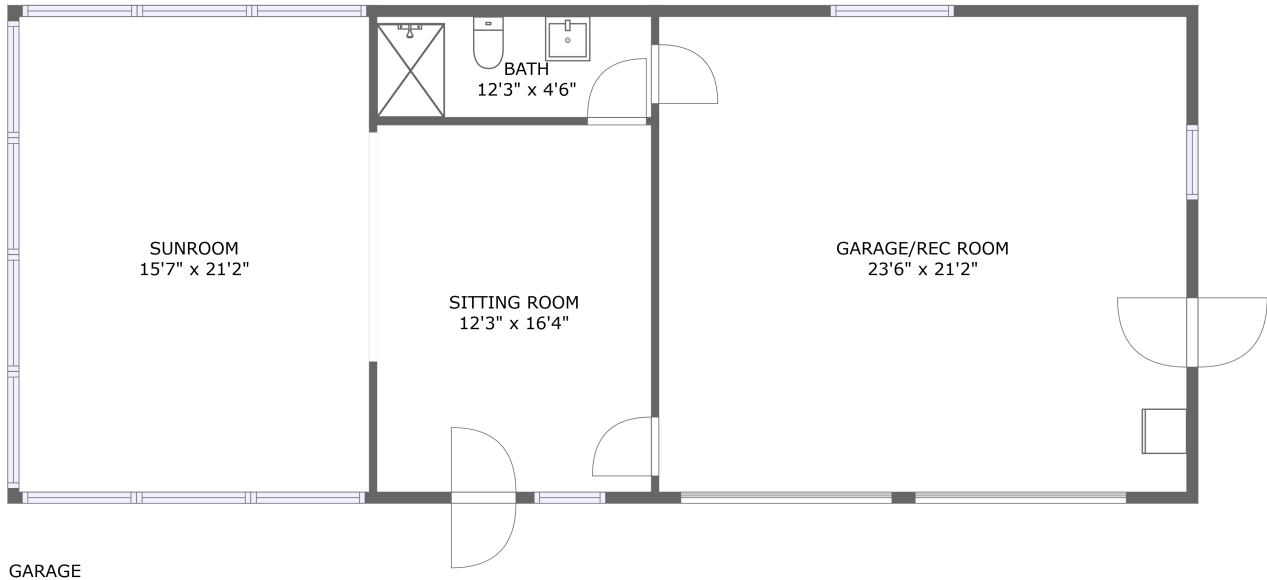

1180 Emmitt Ln, North Shore, Moneta, Franklin County, Virginia, United States, 24121, Garage

Property summary

1 Garages

0 Bedrooms

1 Bathrooms

0 Half baths

1 Floors

365 Gross living area sqft

1,177 Total sqft