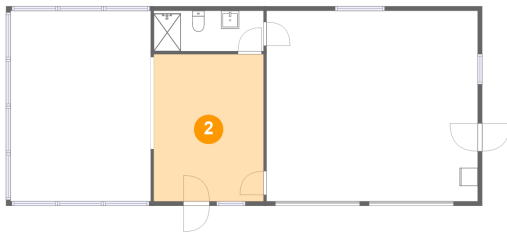

 **1,177** Total sqft

1180 Emmitt Ln, North Shore, Moneta, Franklin County, Virginia, United States, 24121, Garage**Room dimensions****Floor 1****Total sqft: 1177****Living area: 365**

#		Dimensions	sqft	Counted as living area
1	Bath	12'3" x 4'6"	55 sq. ft	No
2	Living Room	12'3" x 16'4"	200 sq. ft	No
3	GARAGE/REC Room	23'6" x 21'2"	499 sq. ft	No
4	Room	15'7" x 21'2"	331 sq. ft	Yes

1180 Emmitt Ln, North Shore, Moneta, Franklin County, Virginia, United States, 24121, Garage

1 Floor 1 - Bath

Dimensions: 12'3" x 4'6"
Area: 55 sq. ft
Counted as living area: No

Heated: Yes
Finished: Yes
Enclosed: Yes
Contiguous: No
Permitted: Yes
Wet space: Yes
Addition: No
Conversion: No

2 Floor 1 - Living Room

Dimensions: 12'3" x 16'4"
Area: 200 sq. ft
Counted as living area: No

Heated: Yes
Finished: Yes
Enclosed: Yes
Contiguous: No
Permitted: Yes
Wet space: No
Addition: No
Conversion: No

1180 Emmitt Ln, North Shore, Moneta, Franklin County, Virginia, United States, 24121, Garage

3 Floor 1 - GARAGE/REC Room

Dimensions: 23'6" x 21'2"
Area: 499 sq. ft
Counted as living area: No

Heated: No
Finished: No
Enclosed: Yes
Contiguous: Yes
Permitted: Yes
Wet space: No
Addition: No
Conversion: No