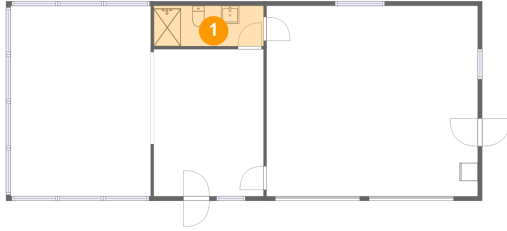

 **1,177** Total sqft

1180 Emmitt Ln, North Shore, Moneta, Franklin County, Virginia, United States, 24121, Garage**Room dimensions****Floor 1****Total sqft: 1177****Living area: 365**

#		Dimensions	sqft	Counted as living area
1	Bath	12'3" x 4'6"	55 sq. ft	No
2	Living Room	12'3" x 16'4"	200 sq. ft	No
3	GARAGE/REC Room	23'6" x 21'2"	499 sq. ft	No
4	Room	15'7" x 21'2"	331 sq. ft	Yes

1180 Emmitt Ln, North Shore, Moneta, Franklin County, Virginia, United States, 24121, Garage

1 Floor 1 - Bath

Dimensions: 12'3" x 4'6"
Area: 55 sq. ft
Counted as living area: No

Heated: Yes
Finished: Yes
Enclosed: Yes
Contiguous: No
Permitted: Yes
Wet space: Yes
Addition: No
Conversion: No

2 Floor 1 - Living Room

Dimensions: 12'3" x 16'4"
Area: 200 sq. ft
Counted as living area: No

Heated: Yes
Finished: Yes
Enclosed: Yes
Contiguous: No
Permitted: Yes
Wet space: No
Addition: No
Conversion: No

1180 Emmitt Ln, North Shore, Moneta, Franklin County, Virginia, United States, 24121, Garage

3 Floor 1 - GARAGE/REC Room

Dimensions: 23'6" x 21'2"
Area: 499 sq. ft
Counted as living area: No

Heated: No
Finished: No
Enclosed: Yes
Contiguous: Yes
Permitted: Yes
Wet space: No
Addition: No
Conversion: No