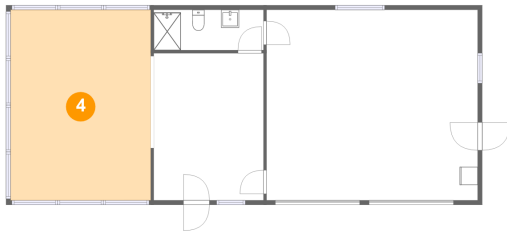

1180 Emmitt Ln, North Shore, Moneta, Franklin County, Virginia, United States, 24121, Garage

1 Floor 1 - Bath

Dimensions: 12'3" x 4'6"
Area: 55 sq. ft
Counted as living area: No

Heated: Yes
Finished: Yes
Enclosed: Yes
Contiguous: No
Permitted: Yes
Wet space: Yes
Addition: No
Conversion: No

2 Floor 1 - Living Room

Dimensions: 12'3" x 16'4"
Area: 200 sq. ft
Counted as living area: No

Heated: Yes
Finished: Yes
Enclosed: Yes
Contiguous: No
Permitted: Yes
Wet space: No
Addition: No
Conversion: No

1180 Emmitt Ln, North Shore, Moneta, Franklin County, Virginia, United States, 24121, Garage

3 Floor 1 - GARAGE/REC Room

Dimensions: 23'6" x 21'2"
Area: 499 sq. ft
Counted as living area: No

Heated: No
Finished: No
Enclosed: Yes
Contiguous: Yes
Permitted: Yes
Wet space: No
Addition: No
Conversion: No

4 Floor 1 - Room

Dimensions: 15'7" x 21'2"
Area: 331 sq. ft
Counted as living area: Yes

Heated: Yes
Finished: Yes
Enclosed: Yes
Contiguous: Yes
Permitted: Yes
Wet space: No
Addition: No
Conversion: No