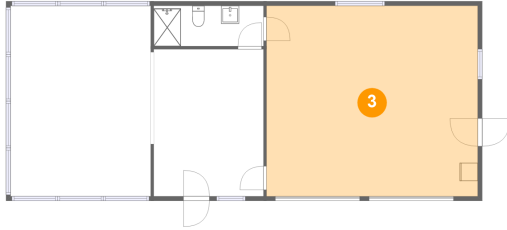

1180 Emmitt Ln, North Shore, Moneta, Franklin County, Virginia, United States, 24121, Garage

1 Floor 1 - Bath

Dimensions: 12'3" x 4'6"
Area: 55 sq. ft
Counted as living area: No

Heated: Yes
Finished: Yes
Enclosed: Yes
Contiguous: No
Permitted: Yes
Wet space: Yes
Addition: No
Conversion: No

2 Floor 1 - Living Room

Dimensions: 12'3" x 16'4"
Area: 200 sq. ft
Counted as living area: No

Heated: Yes
Finished: Yes
Enclosed: Yes
Contiguous: No
Permitted: Yes
Wet space: No
Addition: No
Conversion: No

1180 Emmitt Ln, North Shore, Moneta, Franklin County, Virginia, United States, 24121, Garage

3 Floor 1 - GARAGE/REC Room

Dimensions: 23'6" x 21'2"
Area: 499 sq. ft
Counted as living area: No

Heated: No
Finished: No
Enclosed: Yes
Contiguous: Yes
Permitted: Yes
Wet space: No
Addition: No
Conversion: No