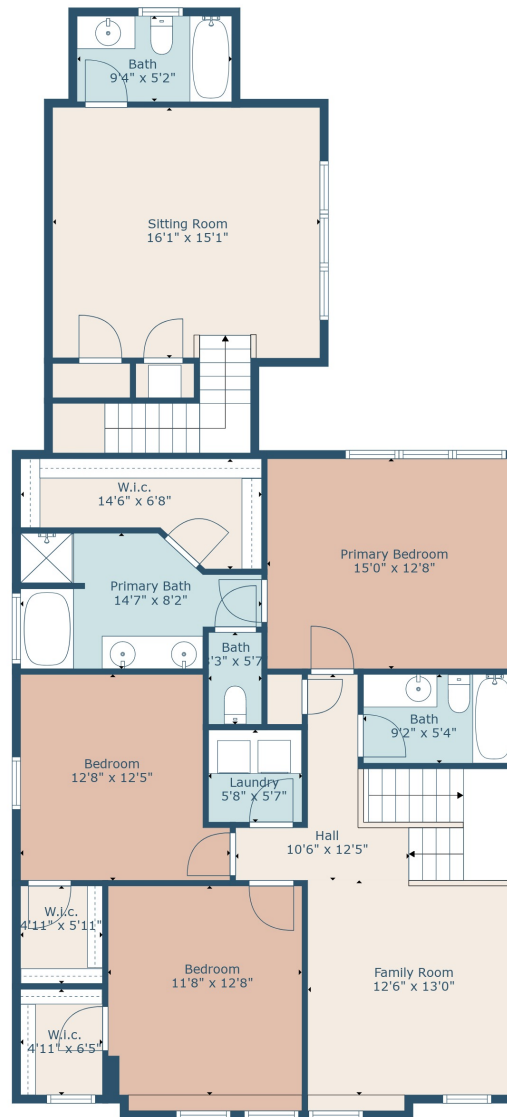

Floor 1

Floor 2

**TOTAL: 2865 sq. ft**  
 FLOOR 1: 1331 sq. ft, FLOOR 2: 1534 sq. ft  
 EXCLUDED AREAS: GARAGE: 442 sq. ft

**TOTAL: 2865 sq. ft**  
 FLOOR 1: 1331 sq. ft, FLOOR 2: 1534 sq. ft  
 EXCLUDED AREAS: GARAGE: 442 sq. ft

Measurements Are Calculated By Cubicasa Technology. Deemed Highly Reliable But Not Guaranteed.

**TOTAL: 2865 sq. ft**  
 FLOOR 1: 1331 sq. ft, FLOOR 2: 1534 sq. ft  
 EXCLUDED AREAS: GARAGE: 442 sq. ft