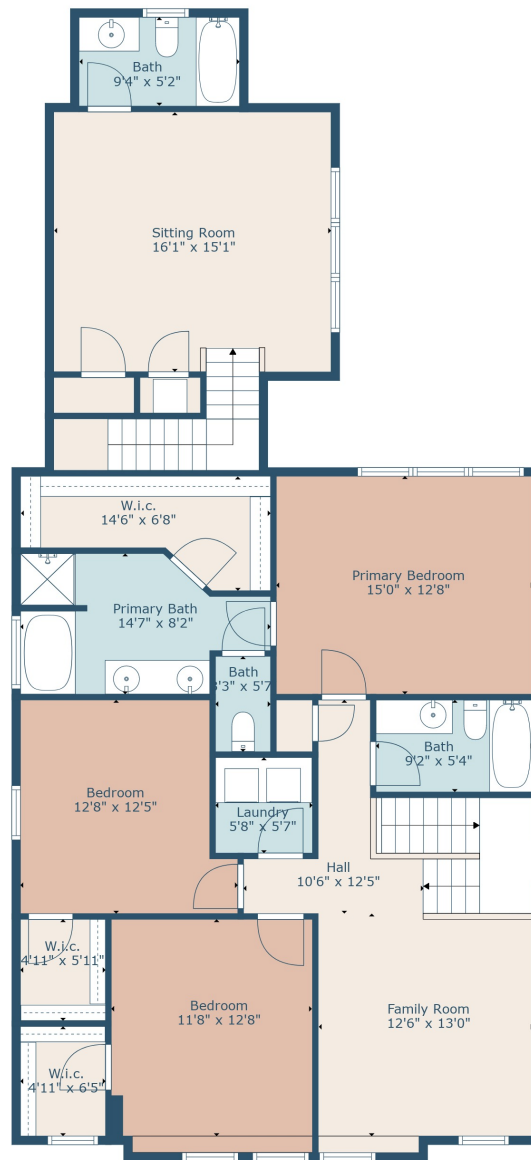

Floor 1

Floor 2

**TOTAL: 2865 sq. ft**  
 FLOOR 1: 1331 sq. ft, FLOOR 2: 1534 sq. ft  
 EXCLUDED AREAS: GARAGE: 442 sq. ft

**TOTAL: 2865 sq. ft**  
 FLOOR 1: 1331 sq. ft, FLOOR 2: 1534 sq. ft  
 EXCLUDED AREAS: GARAGE: 442 sq. ft

Measurements Are Calculated By Cubicasa Technology. Deemed Highly Reliable But Not Guaranteed.

**TOTAL: 2865 sq. ft**  
 FLOOR 1: 1331 sq. ft, FLOOR 2: 1534 sq. ft  
 EXCLUDED AREAS: GARAGE: 442 sq. ft