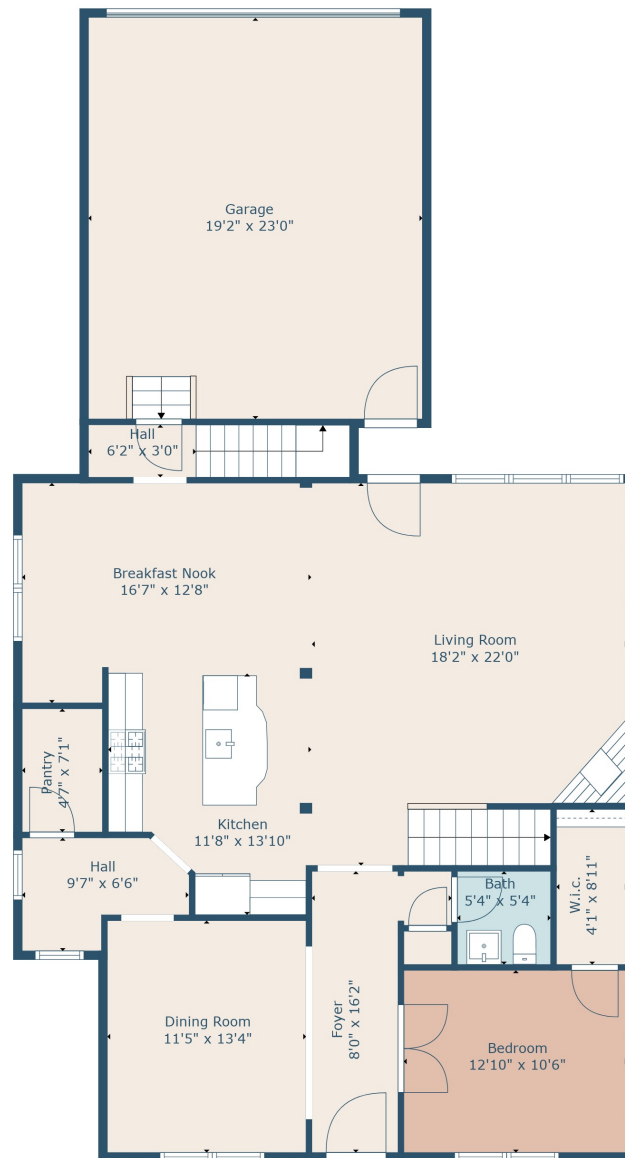

Floor 1

Floor 2

**TOTAL: 2865 sq. ft**  
 FLOOR 1: 1331 sq. ft, FLOOR 2: 1534 sq. ft  
 EXCLUDED AREAS: GARAGE: 442 sq. ft

**TOTAL: 2865 sq. ft**  
 FLOOR 1: 1331 sq. ft, FLOOR 2: 1534 sq. ft  
 EXCLUDED AREAS: GARAGE: 442 sq. ft

Measurements Are Calculated By Cubicasa Technology. Deemed Highly Reliable But Not Guaranteed.

**TOTAL: 2865 sq. ft**  
 FLOOR 1: 1331 sq. ft, FLOOR 2: 1534 sq. ft  
 EXCLUDED AREAS: GARAGE: 442 sq. ft