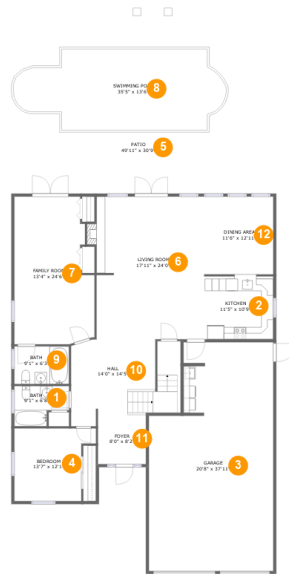

17044 Dolphin Drive, North Redington Beach, Pinellas County, Florida, United States, 33708

Room dimensions

Floor 1

Total sqft: 3333 Living area: 1720

#		Dimensions	sqft	Counted as living area
1	Bath	9'1" x 6'8"	51 sq. ft	Yes
2	Kitchen	11'5" x 10'9"	121 sq. ft	Yes
3	Garage	20'8" x 37'11"	711 sq. ft	No
4	Bedroom	13'7" x 12'1"	140 sq. ft	Yes
5	Patio	49'11" x 30'9"	1257 sq. ft	No
6	Living Room	17'11" x 24'0"	429 sq. ft	Yes
7	Family Room	13'4" x 24'6"	296 sq. ft	Yes
8	Swimming Pool	35'5" x 13'6"	397 sq. ft	No
9	Bath	9'1" x 6'3"	57 sq. ft	Yes
10	Hall	14'0" x 14'5"	228 sq. ft	Yes
11	Foyer	8'0" x 8'2"	65 sq. ft	Yes

Scan captured on Sat, 25 Jan 2025 03:36:10 GMT

Information is calculated by Cubicasa technology deemed highly reliable but not guaranteed.