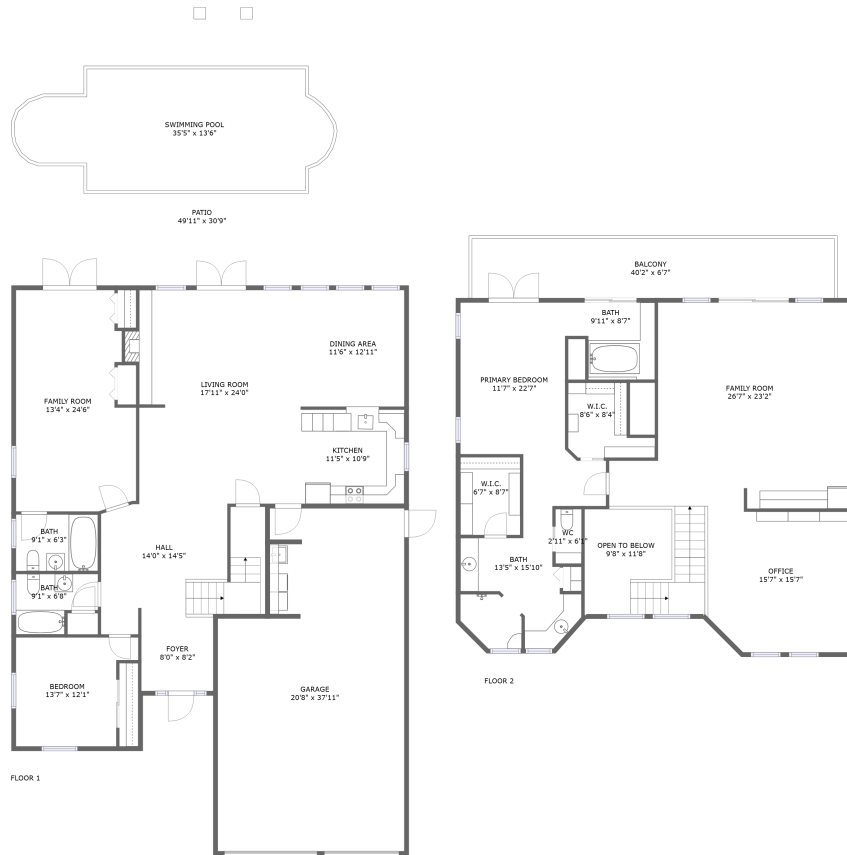

## Property summary

 **1** Garages

 **2** Bedrooms

 **3** Bathrooms

 **1** Half baths

 **2** Floors

 **3,290** Gross living area sqft

 **5,264** Total sqft