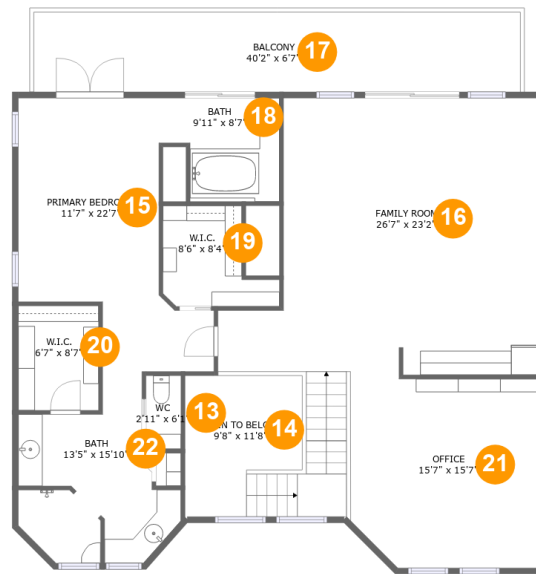

17044 Dolphin Drive, North Redington Beach, Pinellas County, Florida, United States, 33708

Room dimensions

Floor 2

Total sqft: 1931 Living area: 1570

#		Dimensions	sqft	Counted as living area
13	WC	2'11" x 6'1"	17 sq. ft	Yes
14	Open To Below	9'8" x 11'8"	95 sq. ft	No
15	Primary Bedroom	11'7" x 22'7"	245 sq. ft	Yes
16	Family Room	26'7" x 23'2"	577 sq. ft	Yes
17	Balcony	40'2" x 6'7"	264 sq. ft	No
18	Bath	9'11" x 8'7"	72 sq. ft	Yes
19	W.I.C.	8'6" x 8'4"	60 sq. ft	Yes
20	W.I.C.	6'7" x 8'7"	57 sq. ft	Yes
21	Office	15'7" x 15'7"	235 sq. ft	Yes
22	Bath	13'5" x 15'10"	145 sq. ft	Yes