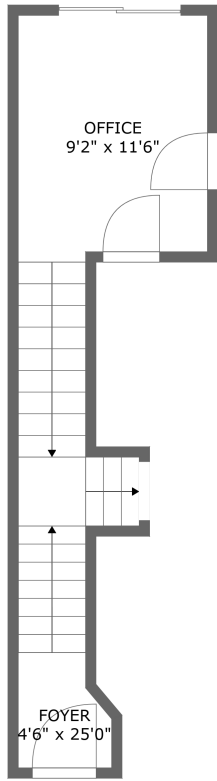

124 Compass Trail, Briardean, Cambridge, Waterloo County, Ontario, Canada, N3E 0B7, Unit

FLOOR 1