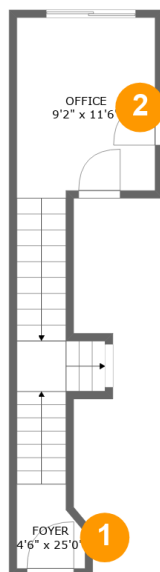

## Property Summary

 **0** garages

 **3** bedrooms

 **2** bathrooms

 **1** half baths

 **3** floors

 **1,539** Gross Living Area sqft

 **1,539** total sqft

**124 Compass Trail, Briardean, Cambridge,  
Waterloo County, Ontario, Canada, N3E 0B7, Unit**

**Room Dimensions**

**Floor 1**

**Total sqft: 241**

**Living area: 241**

#	Room name	Dimensions	Area (sqft)	Counted as Living Area
1	Foyer	4'6" x 25'0"	95 sq. ft	Yes
2	Office	9'2" x 11'6"	106 sq. ft	Yes

## Room Dimensions

Floor 2

Total sqft: 649

Living area: 649

#	Room name	Dimensions	Area (sqft)	Counted as Living Area
3	Dining Area	12'6" x 12'11"	138 sq. ft	Yes
4	Living Room	16'1" x 11'9"	190 sq. ft	Yes
5	Kitchen	16'1" x 18'4"	226 sq. ft	Yes
6	Wc	6'5" x 5'9"	37 sq. ft	Yes

## 1 Floor 1 - Foyer

Dimensions: 4'6" x 25'0"  
Area: 95 sq. ft  
Counted as Living Area:  
Yes

Heated: Yes  
Finished: Yes  
Enclosed: Yes  
Contiguous:  
Yes  
Permitted: Yes  
Wet Space: No  
Addition: No  
Conversion: No