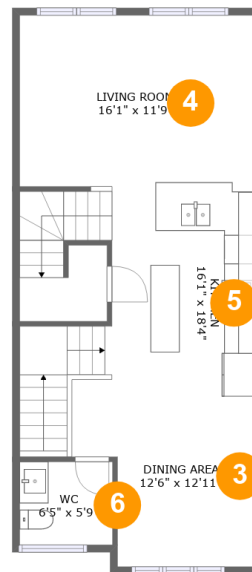

**124 Compass Trail, Briardean, Cambridge,  
Waterloo County, Ontario, Canada, N3E 0B7, Unit**

**Room Dimensions**

**Floor 1**

**Total sqft: 241**

**Living area: 241**

#	Room name	Dimensions	Area (sqft)	Counted as Living Area
1	Foyer	4'6" x 25'0"	95 sq. ft	Yes
2	Office	9'2" x 11'6"	106 sq. ft	Yes

## Room Dimensions

Floor 2

Total sqft: 649

Living area: 649

#	Room name	Dimensions	Area (sqft)	Counted as Living Area
3	Dining Area	12'6" x 12'11"	138 sq. ft	Yes
4	Living Room	16'1" x 11'9"	190 sq. ft	Yes
5	Kitchen	16'1" x 18'4"	226 sq. ft	Yes
6	Wc	6'5" x 5'9"	37 sq. ft	Yes

## 1 Floor 1 - Foyer

Dimensions: 4'6" x 25'0"  
Area: 95 sq. ft  
Counted as Living Area:  
Yes

Heated: Yes  
Finished: Yes  
Enclosed: Yes  
Contiguous:  
Yes  
Permitted: Yes  
Wet Space: No  
Addition: No  
Conversion: No

## 2 Floor 1 - Office

Dimensions: 9'2" x 11'6"  
Area: 106 sq. ft  
Counted as Living Area:  
Yes

Heated: Yes  
Finished: Yes  
Enclosed: Yes  
Contiguous:  
Yes  
Permitted: Yes  
Wet Space: No  
Addition: No  
Conversion: No