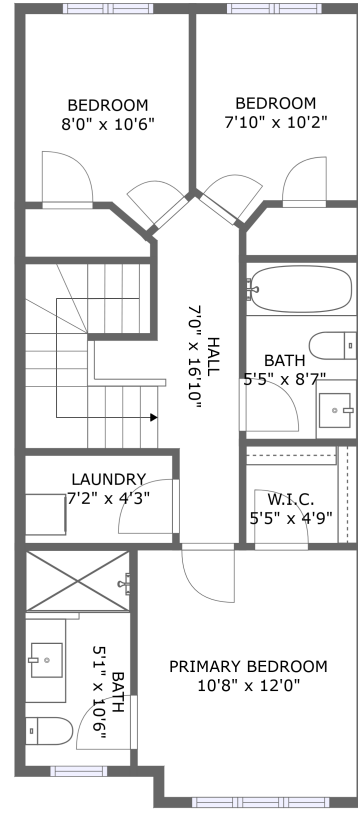

FLOOR 3

Property Summary

0 garages

3 bedrooms

2 bathrooms

1 half baths

3 floors

1,539 Gross Living Area sqft

1,539 total sqft