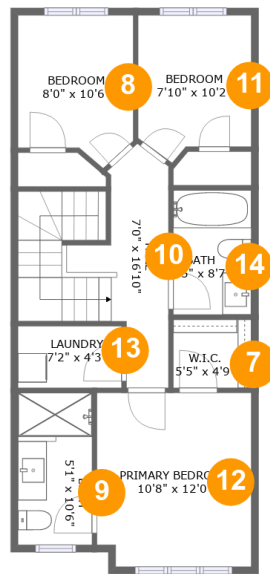

124 Compass Trail, Briardean, Cambridge, Waterloo County, Ontario, Canada, N3E 0B7, Unit

Room Dimensions

Floor 3

Total sqft: 649

Living area: 649

#	Room name	Dimensions	Area (sqft)	Counted as Living Area
7	W.i.c.	5'5" x 4'9"	25 sq. ft	Yes
8	Bedroom	8'0" x 10'6"	75 sq. ft	Yes
9	Bath	5'1" x 10'6"	54 sq. ft	Yes
10	Hall	7'0" x 16'10"	114 sq. ft	Yes
11	Bedroom	7'10" x 10'2"	72 sq. ft	Yes
12	Primary Bedroom	10'8" x 12'0"	126 sq. ft	Yes
13	Laundry	7'2" x 4'3"	31 sq. ft	Yes
14	Bath	5'5" x 8'7"	46 sq. ft	Yes