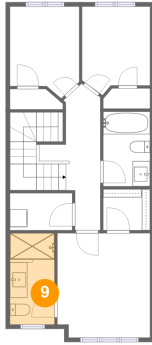

124 Compass Trail, Briardean, Cambridge, Waterloo County, Ontario, Canada, N3E 0B7, Unit

9 Floor 3 - Bath

Dimensions: 5'1" x 10'6"
Area: 54 sq. ft
Counted as Living Area:
Yes

Heated: Yes
Finished: Yes
Enclosed: Yes
Contiguous:
Yes
Permitted: Yes
Wet Space: Yes
Addition: No
Conversion: No