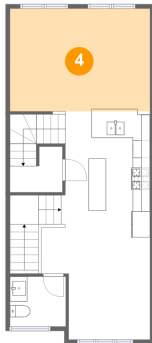

4 Floor 2 - Living Room

Dimensions: 16'1" x 11'9"
Area: 190 sq. ft
Counted as Living Area:
Yes

Heated: Yes
Finished: Yes
Enclosed: Yes
Contiguous:
Yes
Permitted: Yes
Wet Space: No
Addition: No
Conversion: No