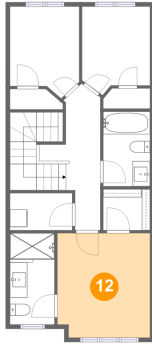

124 Compass Trail, Briardean, Cambridge, Waterloo County, Ontario, Canada, N3E 0B7, Unit

12 Floor 3 - Primary Bedroom

Dimensions: 10'8" x 12'0"
Area: 126 sq. ft
Counted as Living Area:
Yes

Heated: Yes
Finished: Yes
Enclosed: Yes
Contiguous:
Yes
Permitted: Yes
Wet Space: No
Addition: No
Conversion: No