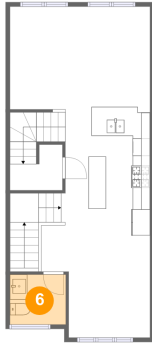

124 Compass Trail, Briardean, Cambridge, Waterloo County, Ontario, Canada, N3E 0B7, Unit

6 Floor 2 - Wc

Dimensions: 6'5" x 5'9"
Area: 37 sq. ft
Counted as Living Area:
Yes

Heated: Yes
Finished: Yes
Enclosed: Yes
Contiguous:
Yes
Permitted: Yes
Wet Space: Yes
Addition: No
Conversion: No