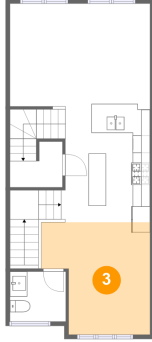

124 Compass Trail, Briardean, Cambridge, Waterloo County, Ontario, Canada, N3E 0B7, Unit

3 Floor 2 - Dining Area

Dimensions: 12'6" x 12'11"
Area: 138 sq. ft
Counted as Living Area:
Yes

Heated: Yes
Finished: Yes
Enclosed: Yes
Contiguous:
Yes
Permitted: Yes
Wet Space: No
Addition: No
Conversion: No