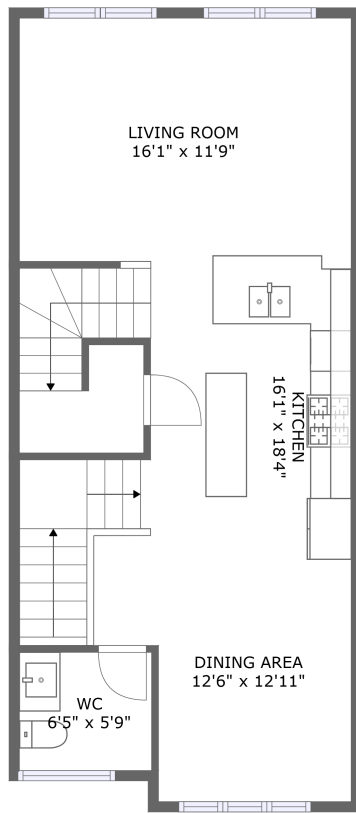

124 Compass Trail, Briardean, Cambridge, Waterloo County, Ontario, Canada, N3E 0B7, Unit

FLOOR 2

Property Summary

0 garages

3 bedrooms

2 bathrooms

1 half baths

3 floors

1,539 Gross Living Area sqft

1,539 total sqft