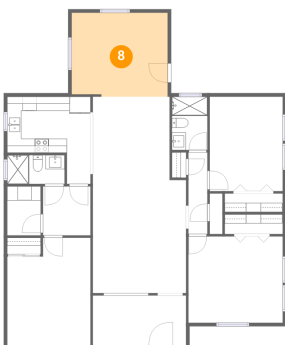

8 Floor 1 - Family Room

Dimensions: 13'7" x 11'11"
Area: 161 sq. ft
Counted as Living Area:
Yes

Heated: Yes
Finished: Yes
Enclosed: Yes
Contiguous:
Yes
Permitted: Yes
Wet Space: No
Addition: No
Conversion: No