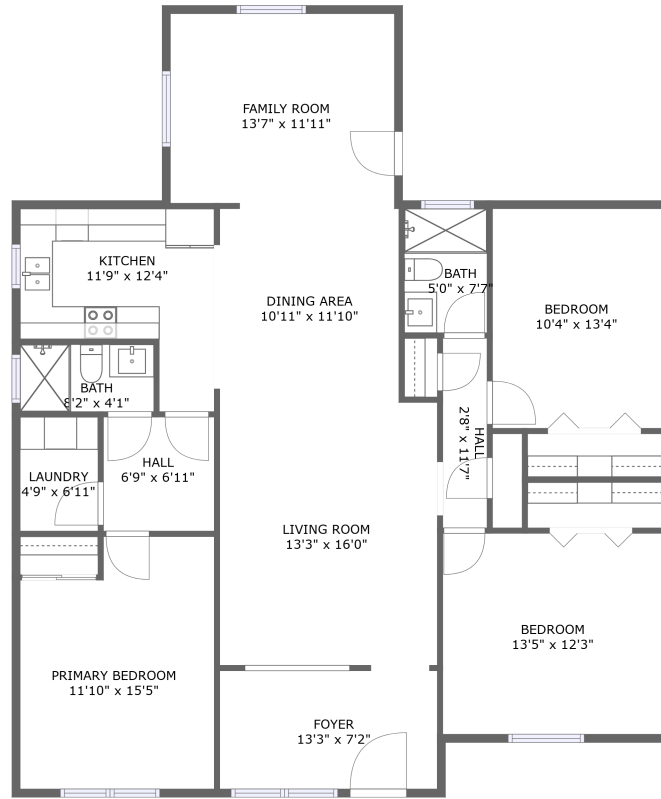

6750 West Flamingo Way South, Bear Creek, St. Petersburg, Pinellas County, Florida, United

FLOOR 1

Property Summary

0 garages

3 bedrooms

2 bathrooms

0 half baths

1 floors

1,588 Gross Living Area sqft

1,588 total sqft