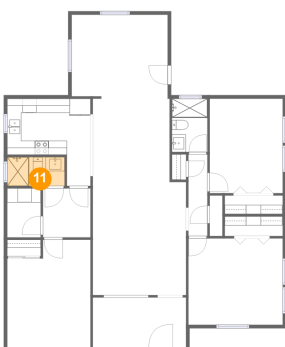

11 Floor 1 - Bath

Dimensions: 8'2" x 4'1"
Area: 33 sq. ft
Counted as Living Area:
Yes

Heated: Yes
Finished: Yes
Enclosed: Yes
Contiguous:
Yes
Permitted: Yes
Wet Space: Yes
Addition: No
Conversion: No