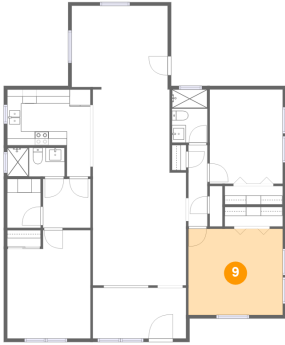

6750 West Flamingo Way South, Bear Creek, St. Petersburg, Pinellas County, Florida, United

9 Floor 1 - Bedroom

Dimensions: 13'5" x 12'3"
Area: 164 sq. ft
Counted as Living Area:
Yes

Heated: Yes
Finished: Yes
Enclosed: Yes
Contiguous:
Yes
Permitted: Yes
Wet Space: No
Addition: No
Conversion: No