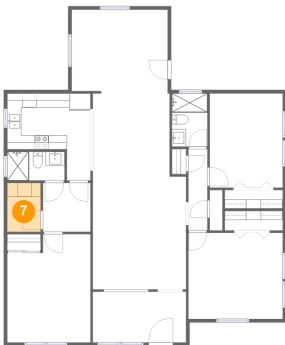

7 Floor 1 - Laundry

Dimensions: 4'9" x 6'11"
Area: 33 sq. ft
Counted as Living Area:
Yes

Heated: Yes
Finished: Yes
Enclosed: Yes
Contiguous:
Yes
Permitted: Yes
Wet Space: No
Addition: No
Conversion: No