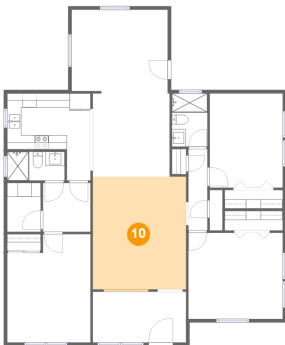

10 Floor 1 - Living Room

Dimensions: 13'3" x 16'0"
Area: 214 sq. ft
Counted as Living Area:
Yes

Heated: Yes
Finished: Yes
Enclosed: Yes
Contiguous:
Yes
Permitted: Yes
Wet Space: No
Addition: No
Conversion: No