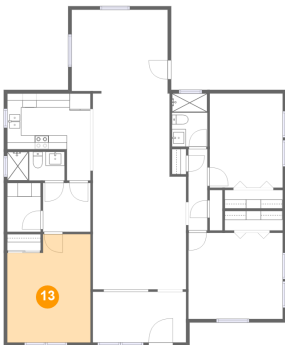

13 Floor 1 - Primary Bedroom

Dimensions: 11'10" x 15'5"
Area: 168 sq. ft
Counted as Living Area:
Yes

Heated: Yes
Finished: Yes
Enclosed: Yes
Contiguous:
Yes
Permitted: Yes
Wet Space: No
Addition: No
Conversion: No