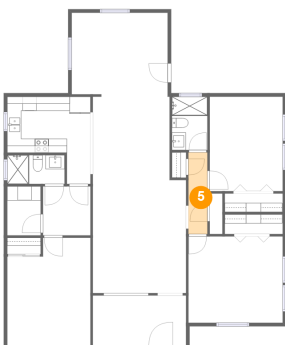

5 Floor 1 - Hall

Dimensions: 2'8" x 11'7"
Area: 31 sq. ft
Counted as Living Area:
Yes

Heated: Yes
Finished: Yes
Enclosed: Yes
Contiguous:
Yes
Permitted: Yes
Wet Space: No
Addition: No
Conversion: No