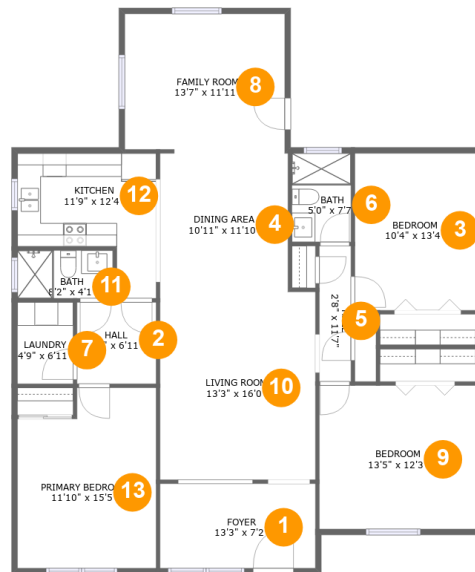

## Property Summary

 **0** garages

 **3** bedrooms

 **2** bathrooms

 **0** half baths

 **1** floors

 **1,588** Gross Living Area sqft

 **1,588** total sqft

## Room Dimensions

Floor 1

Total sqft: 1588

Living area: 1588

#	Room name	Dimensions	Area (sqft)	Counted as Living Area
1	Foyer	13'3" x 7'2"	95 sq. ft	Yes
2	Hall	6'9" x 6'11"	47 sq. ft	Yes
3	Bedroom	10'4" x 13'4"	139 sq. ft	Yes
4	Dining Area	10'11" x 11'10"	129 sq. ft	Yes
5	Hall	2'8" x 11'7"	31 sq. ft	Yes
6	Bath	5'0" x 7'7"	38 sq. ft	Yes
7	Laundry	4'9" x 6'11"	33 sq. ft	Yes
8	Family Room	13'7" x 11'11"	161 sq. ft	Yes
9	Bedroom	13'5" x 12'3"	164 sq. ft	Yes
10	Living Room	13'3" x 16'0"	214 sq. ft	Yes
11	Bath	8'2" x 4'1"	33 sq. ft	Yes

#	Room name	Dimensions	Area (sqft)	Counted as Living Area
12	Kitchen	11'9" x 12'4"	109 sq. ft	Yes
13	Primary Bedroom	11'10" x 15'5"	168 sq. ft	Yes

## 12 Floor 1 - Kitchen

Dimensions: 11'9" x 12'4"  
Area: 109 sq. ft  
Counted as Living Area:  
Yes

Heated: Yes  
Finished: Yes  
Enclosed: Yes  
Contiguous:  
Yes  
Permitted: Yes  
Wet Space: No  
Addition: No  
Conversion: No