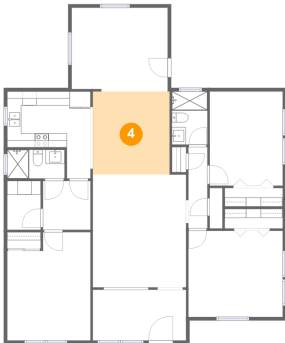

4 Floor 1 - Dining Area

Dimensions: 10'11" x 11'10"
Area: 129 sq. ft
Counted as Living Area:
Yes

Heated: Yes
Finished: Yes
Enclosed: Yes
Contiguous:
Yes
Permitted: Yes
Wet Space: No
Addition: No
Conversion: No