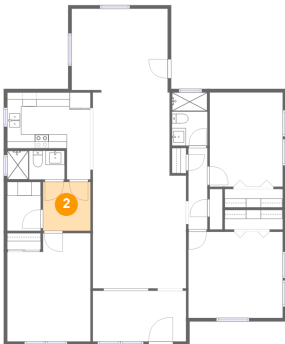

2 Floor 1 - Hall

Dimensions: 6'9" x 6'11"
Area: 47 sq. ft
Counted as Living Area:
Yes

Heated: Yes
Finished: Yes
Enclosed: Yes
Contiguous:
Yes
Permitted: Yes
Wet Space: No
Addition: No
Conversion: No