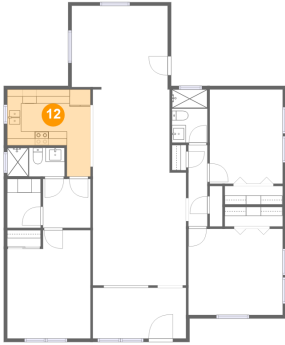

6750 West Flamingo Way South, Bear Creek, St. Petersburg, Pinellas County, Florida, United

12 Floor 1 - Kitchen

Dimensions: 11'9" x 12'4"
Area: 109 sq. ft
Counted as Living Area:
Yes

Heated: Yes
Finished: Yes
Enclosed: Yes
Contiguous:
Yes
Permitted: Yes
Wet Space: No
Addition: No
Conversion: No