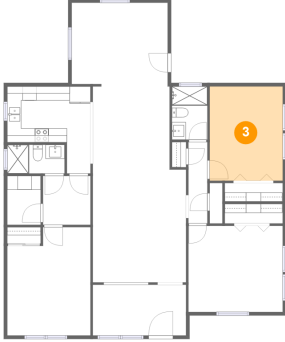

6750 West Flamingo Way South, Bear Creek, St. Petersburg, Pinellas County, Florida, United

3 Floor 1 - Bedroom

Dimensions: 10'4" x 13'4"
Area: 139 sq. ft
Counted as Living Area:
Yes

Heated: Yes
Finished: Yes
Enclosed: Yes
Contiguous:
Yes
Permitted: Yes
Wet Space: No
Addition: No
Conversion: No