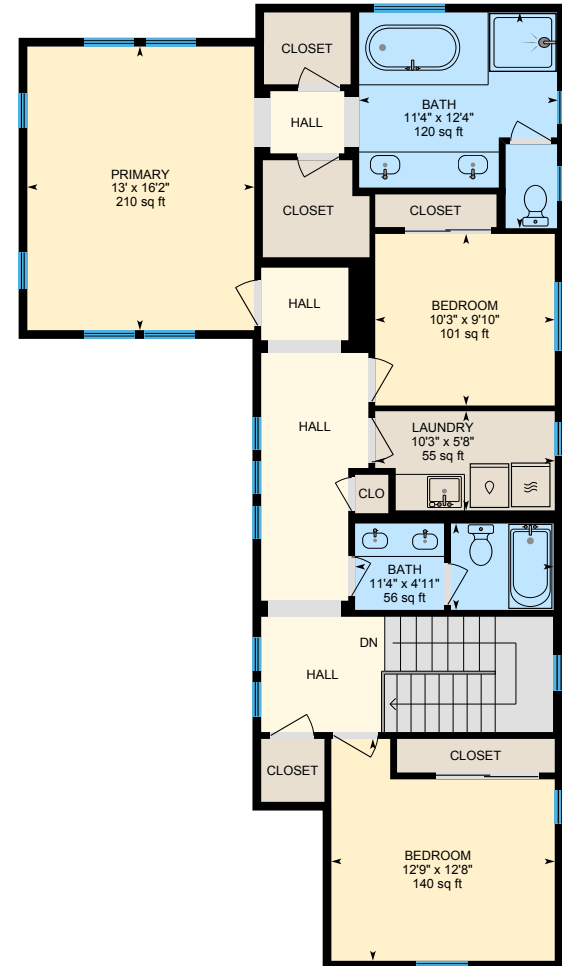

172 W Charlene Ct, Mountain House, CA

Main Building: Above Grade Finished Area 2113.54 sq ft

1st Floor
Finished Area 938.99 sq ft

2nd Floor
Finished Area 1174.55 sq ft