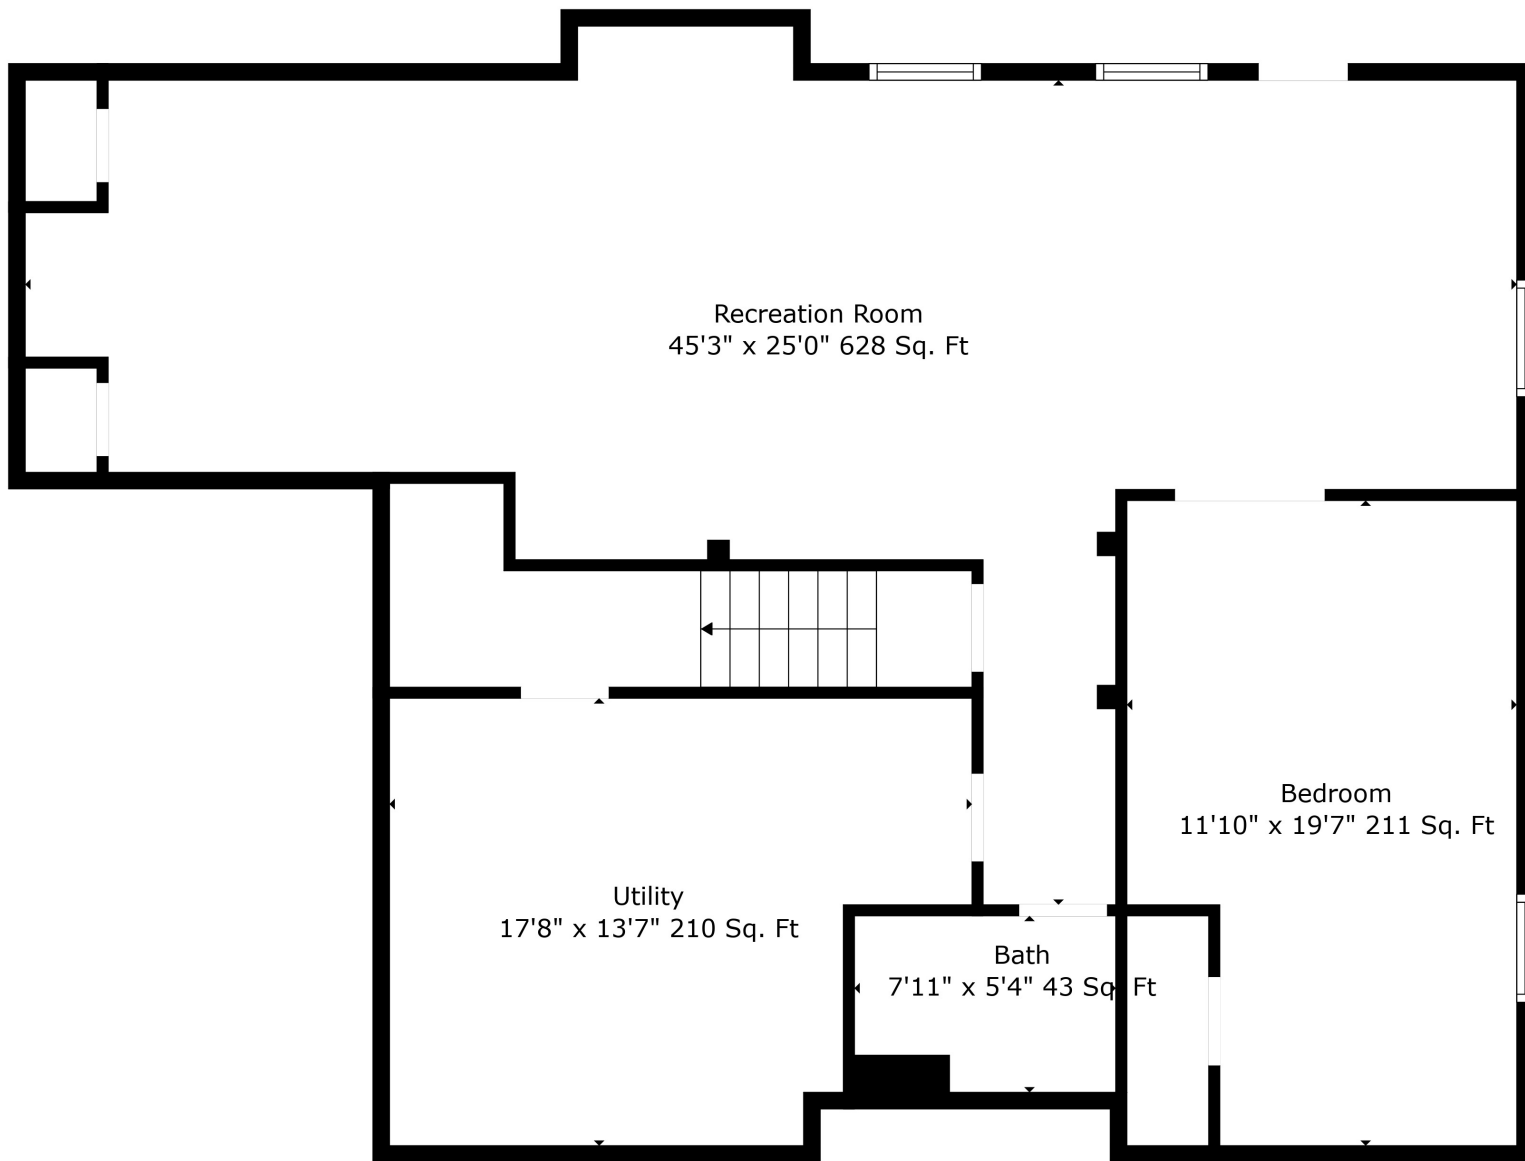

Floor 2

Floor 3

Floor 1

Total scanned area: 5506 sq. ft

Total scanned area: 5506 sq. ft

Total scanned area: 5506 sq. ft

Measurements Are Calculated By Cubicasa Technology. Deemed Highly Reliable But Not Guaranteed.

Total scanned area: 5506 sq. ft

Measurements Are Calculated By Cubicasa Technology. Deemed Highly Reliable But Not Guaranteed.