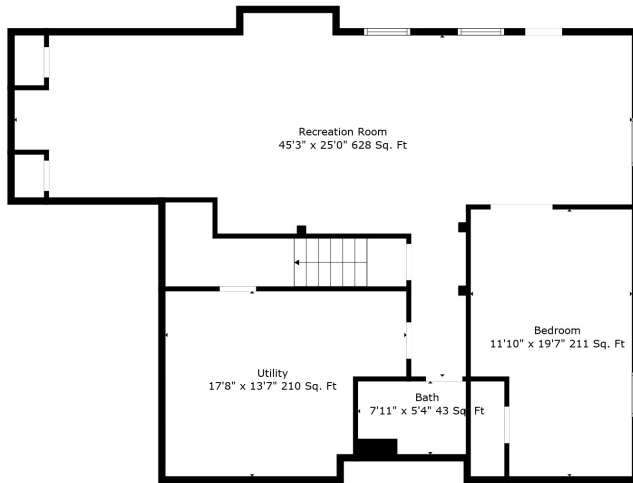

Floor 2

Floor 3

Floor 1

Total scanned area: 5506 sq. ft

Total scanned area: 5506 sq. ft

Total scanned area: 5506 sq. ft

Measurements Are Calculated By Cubicasa Technology. Deemed Highly Reliable But Not Guaranteed.

Total scanned area: 5506 sq. ft

Measurements Are Calculated By Cubicasa Technology. Deemed Highly Reliable But Not Guaranteed.