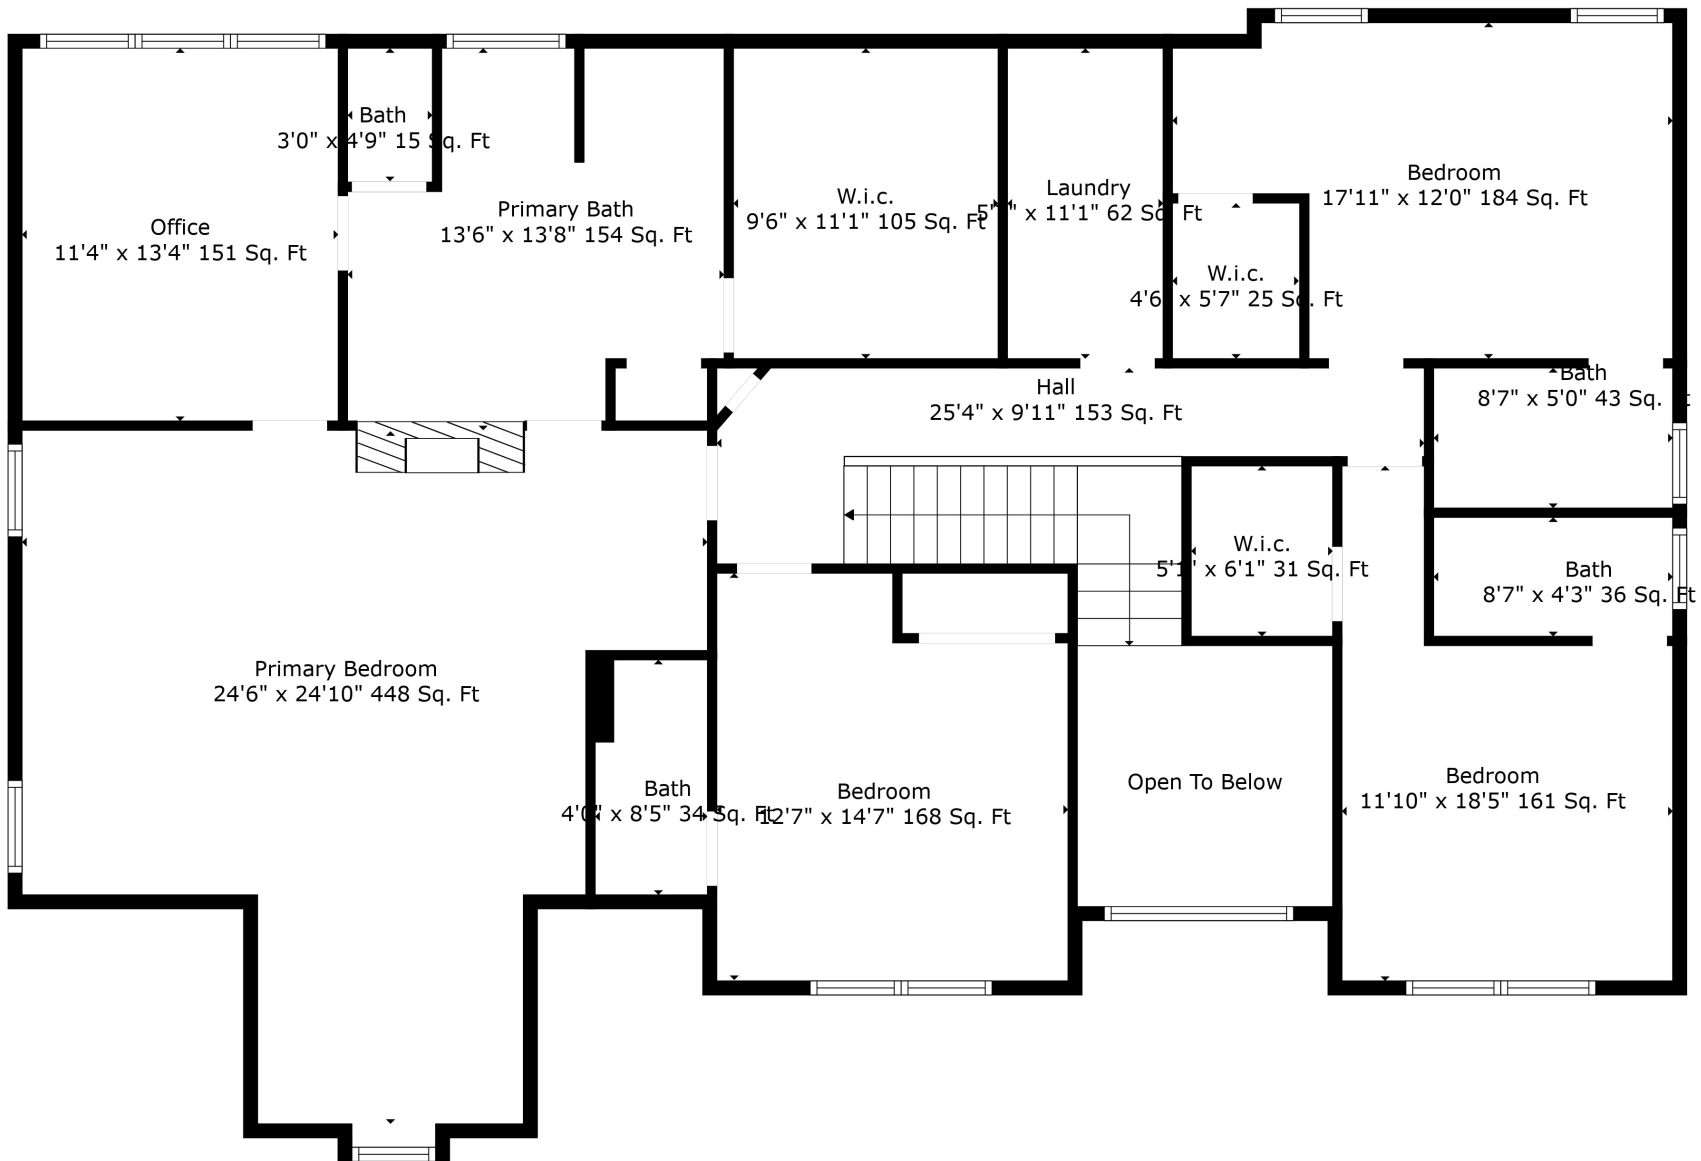

Floor 2

Floor 3

Floor 1

Total scanned area: 5506 sq. ft

Total scanned area: 5506 sq. ft

Total scanned area: 5506 sq. ft

Measurements Are Calculated By Cubicasa Technology. Deemed Highly Reliable But Not Guaranteed.

Total scanned area: 5506 sq. ft

Measurements Are Calculated By Cubicasa Technology. Deemed Highly Reliable But Not Guaranteed.