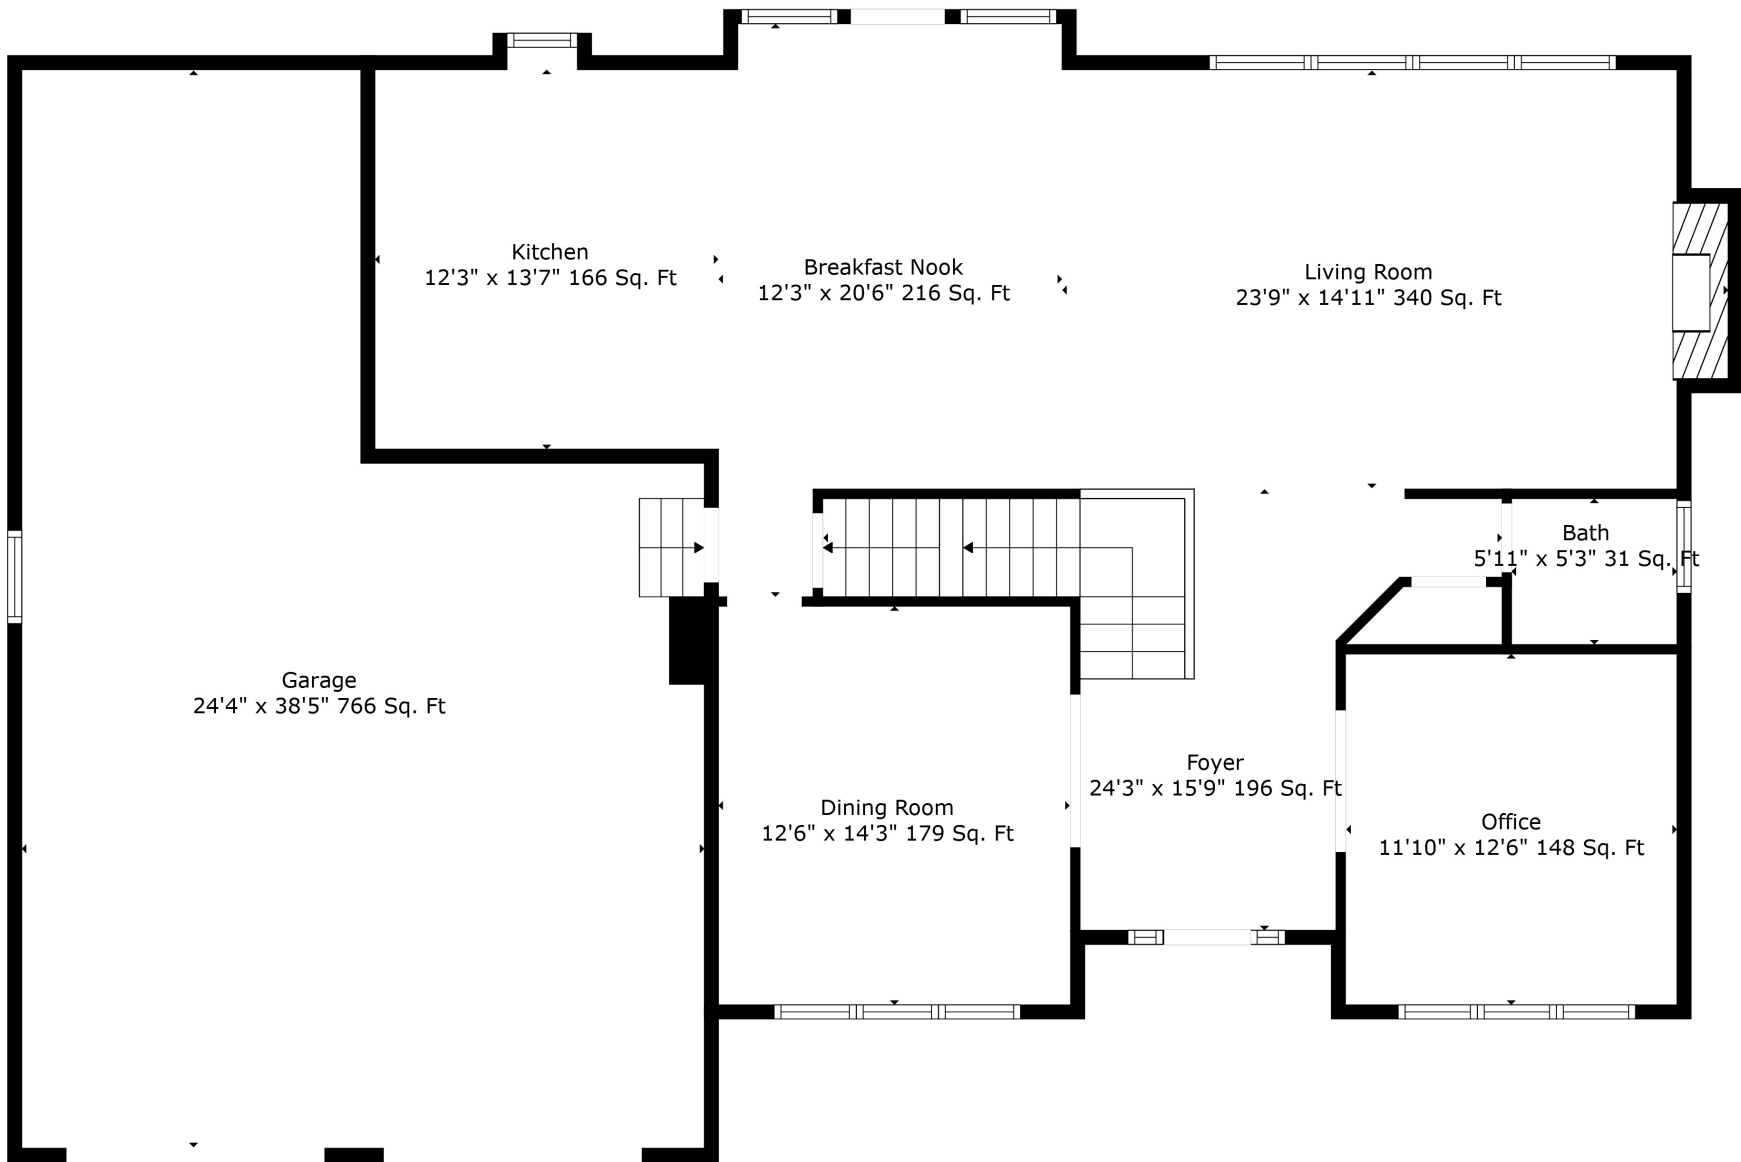

Floor 2

Floor 3

Floor 1

Total scanned area: 5506 sq. ft

Total scanned area: 5506 sq. ft

Total scanned area: 5506 sq. ft

Measurements Are Calculated By Cubicasa Technology. Deemed Highly Reliable But Not Guaranteed.

Total scanned area: 5506 sq. ft

Measurements Are Calculated By Cubicasa Technology. Deemed Highly Reliable But Not Guaranteed.