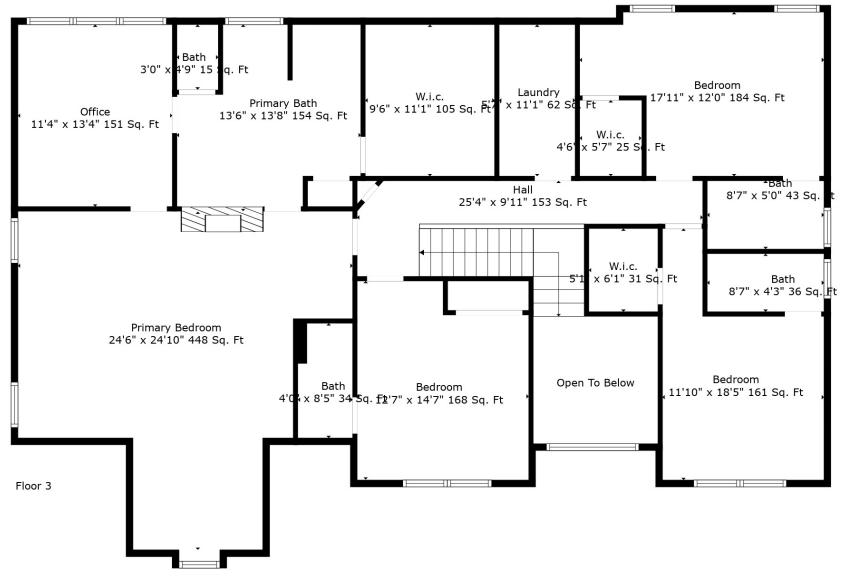

Floor 2

Floor 3

Floor 1

Total scanned area: 5506 sq. ft

Total scanned area: 5506 sq. ft

Total scanned area: 5506 sq. ft

Measurements Are Calculated By Cubicasa Technology. Deemed Highly Reliable But Not Guaranteed.

Total scanned area: 5506 sq. ft

Measurements Are Calculated By Cubicasa Technology. Deemed Highly Reliable But Not Guaranteed.