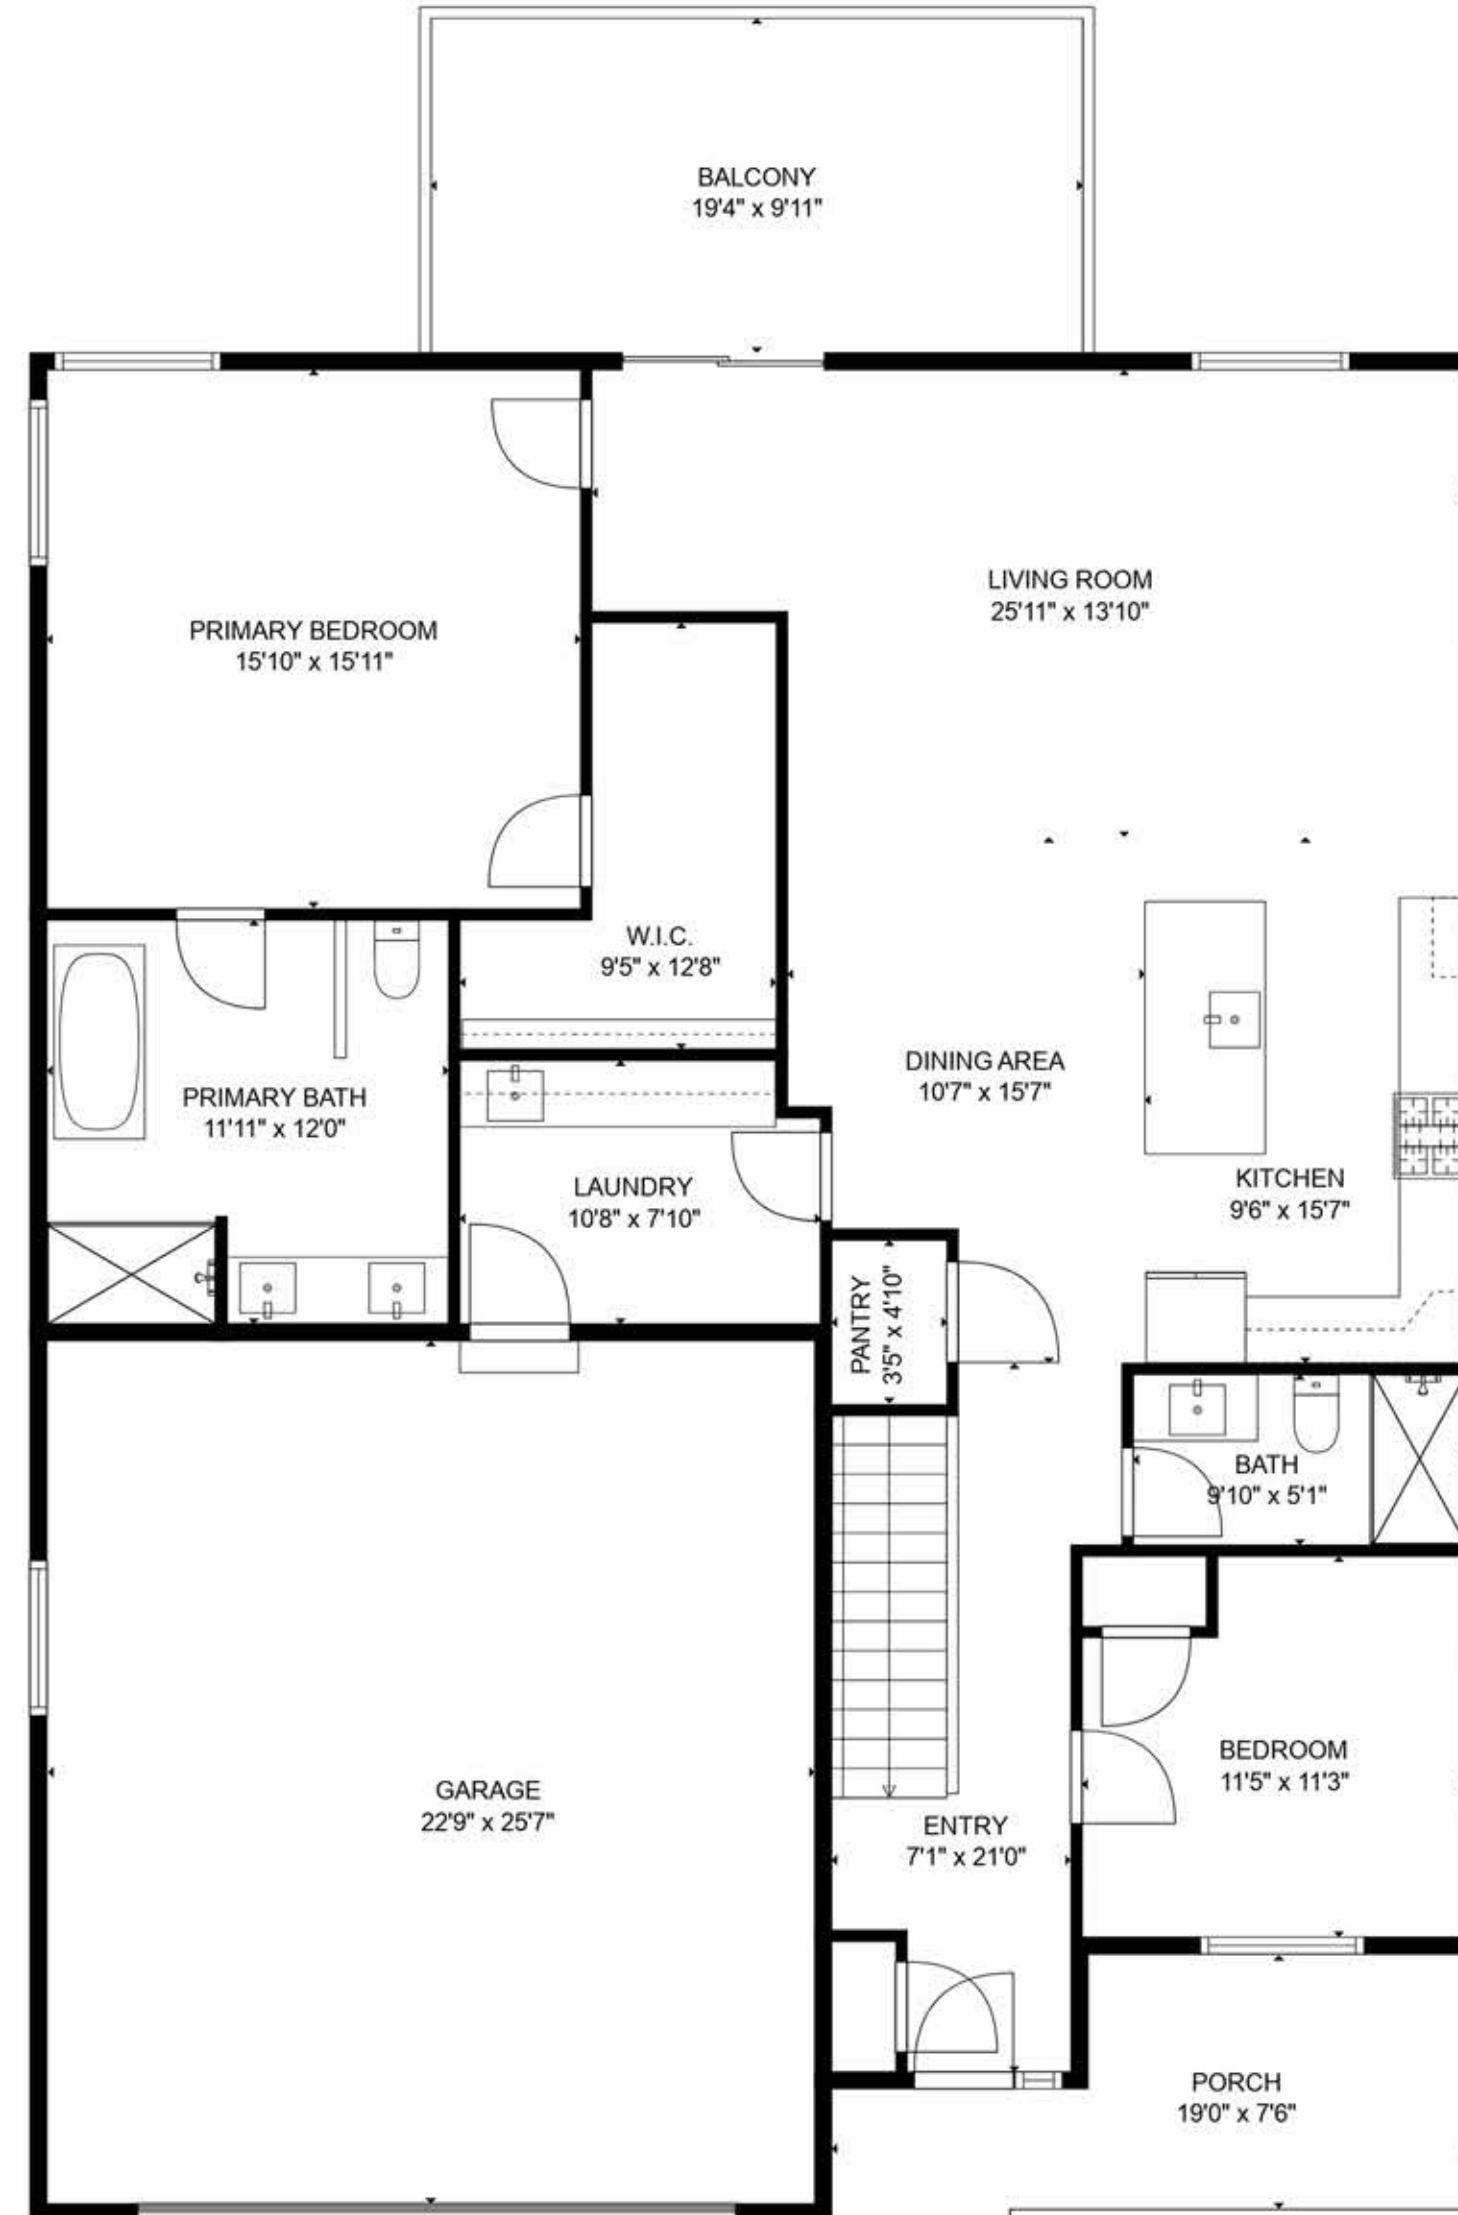

6803 Sophie Dr
Missoula, MT 59803

5 3 3400

BEDROOMS BATHROOMS TOTAL SQ.FT.

Measurements are approximate and may not be to scale.
The floor plan illustration is not suitable for construction/architectural purposes.
This communication is not intended to cause or induce breach of an existing agency agreement.

FLOOR 2