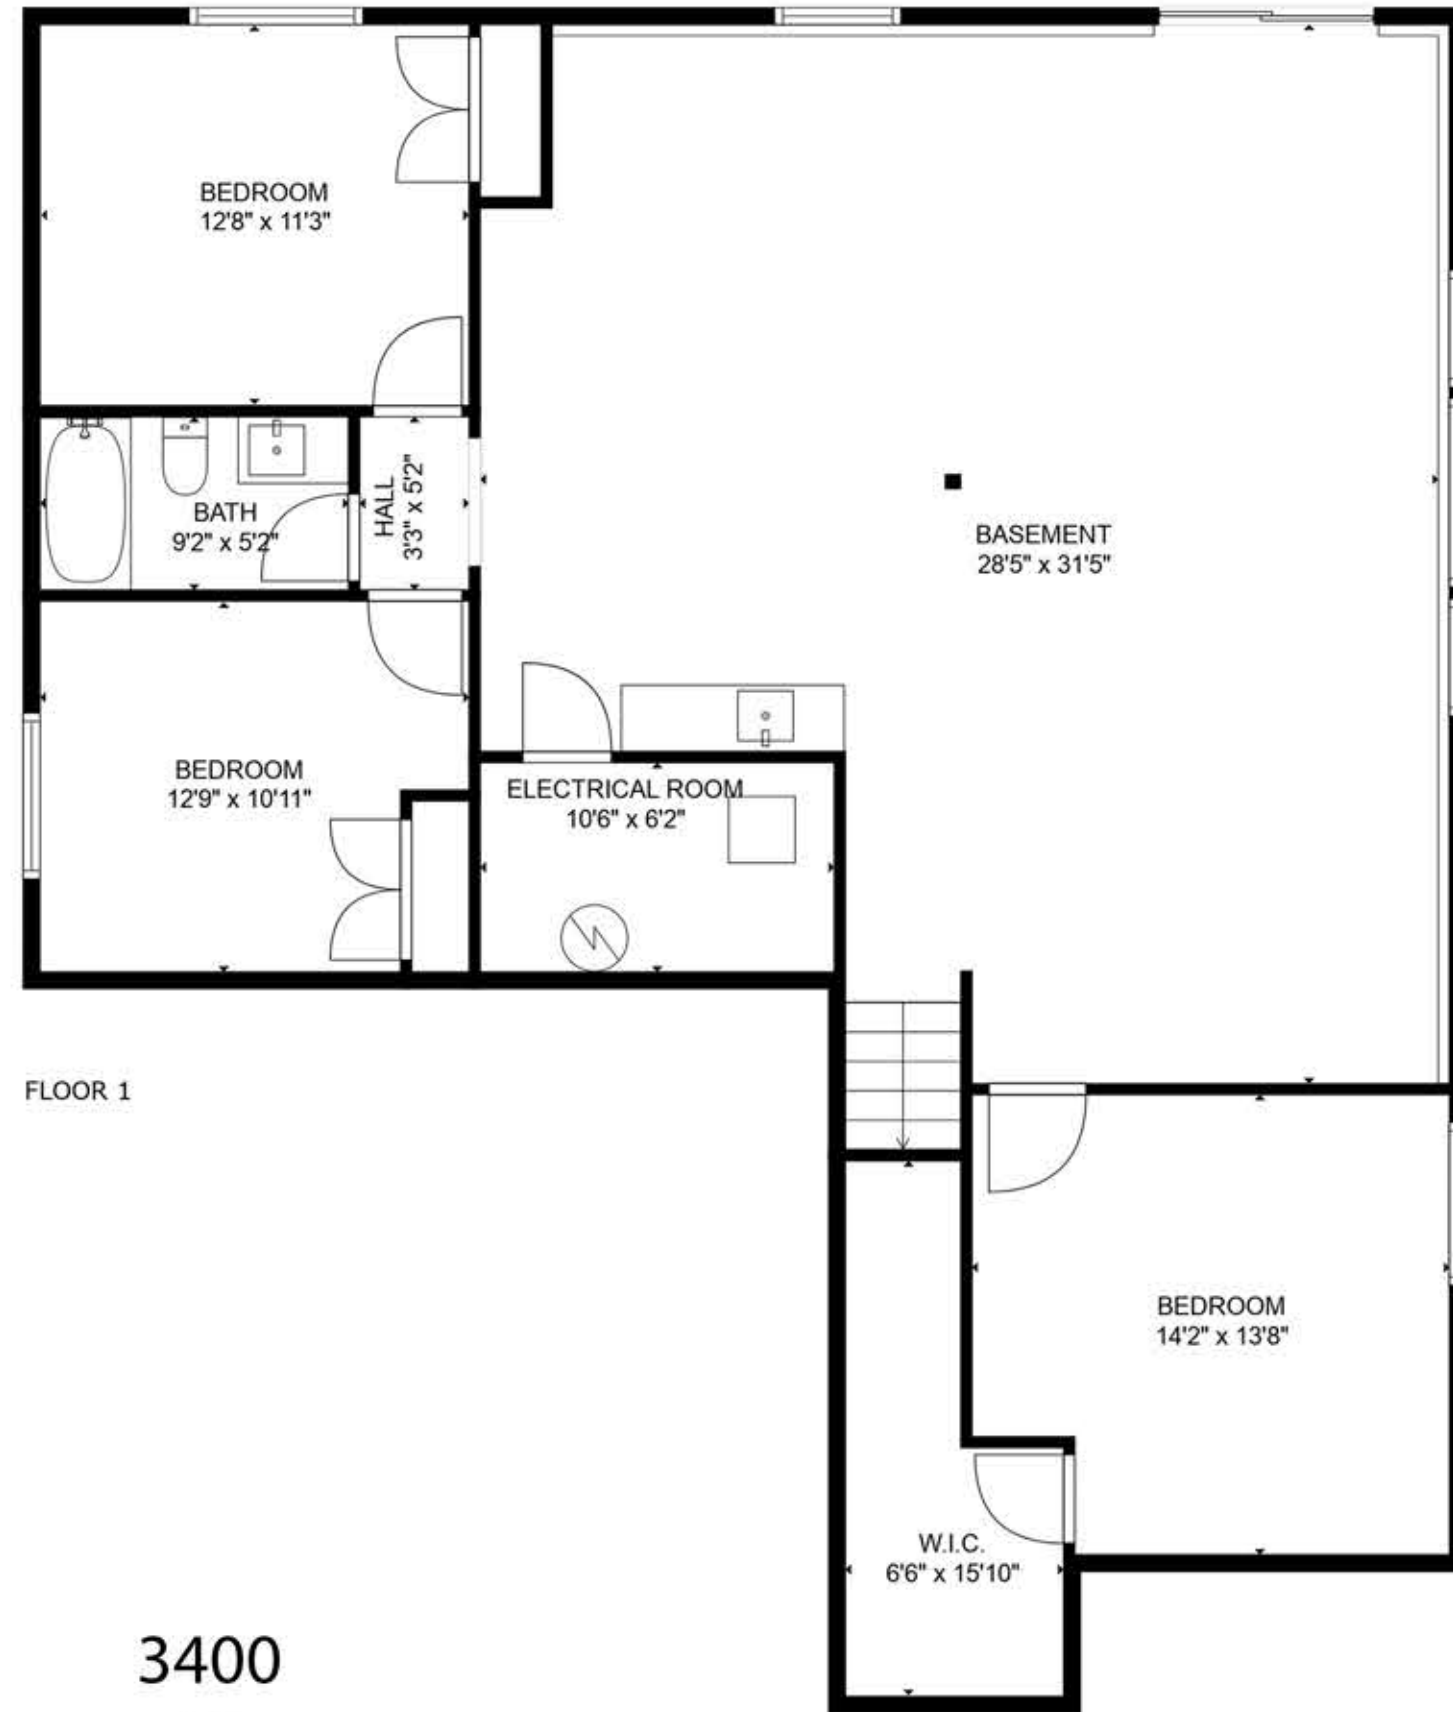

6803 Sophie Dr
Missoula, MT 59803

5 3 3400

BEDROOMS BATHROOMS TOTAL SQ.FT.

Measurements are approximate and may not be to scale.
The floor plan illustration is not suitable for construction/architectural purposes.
This communication is not intended to cause or induce breach of an existing agency agreement.

FLOOR 2