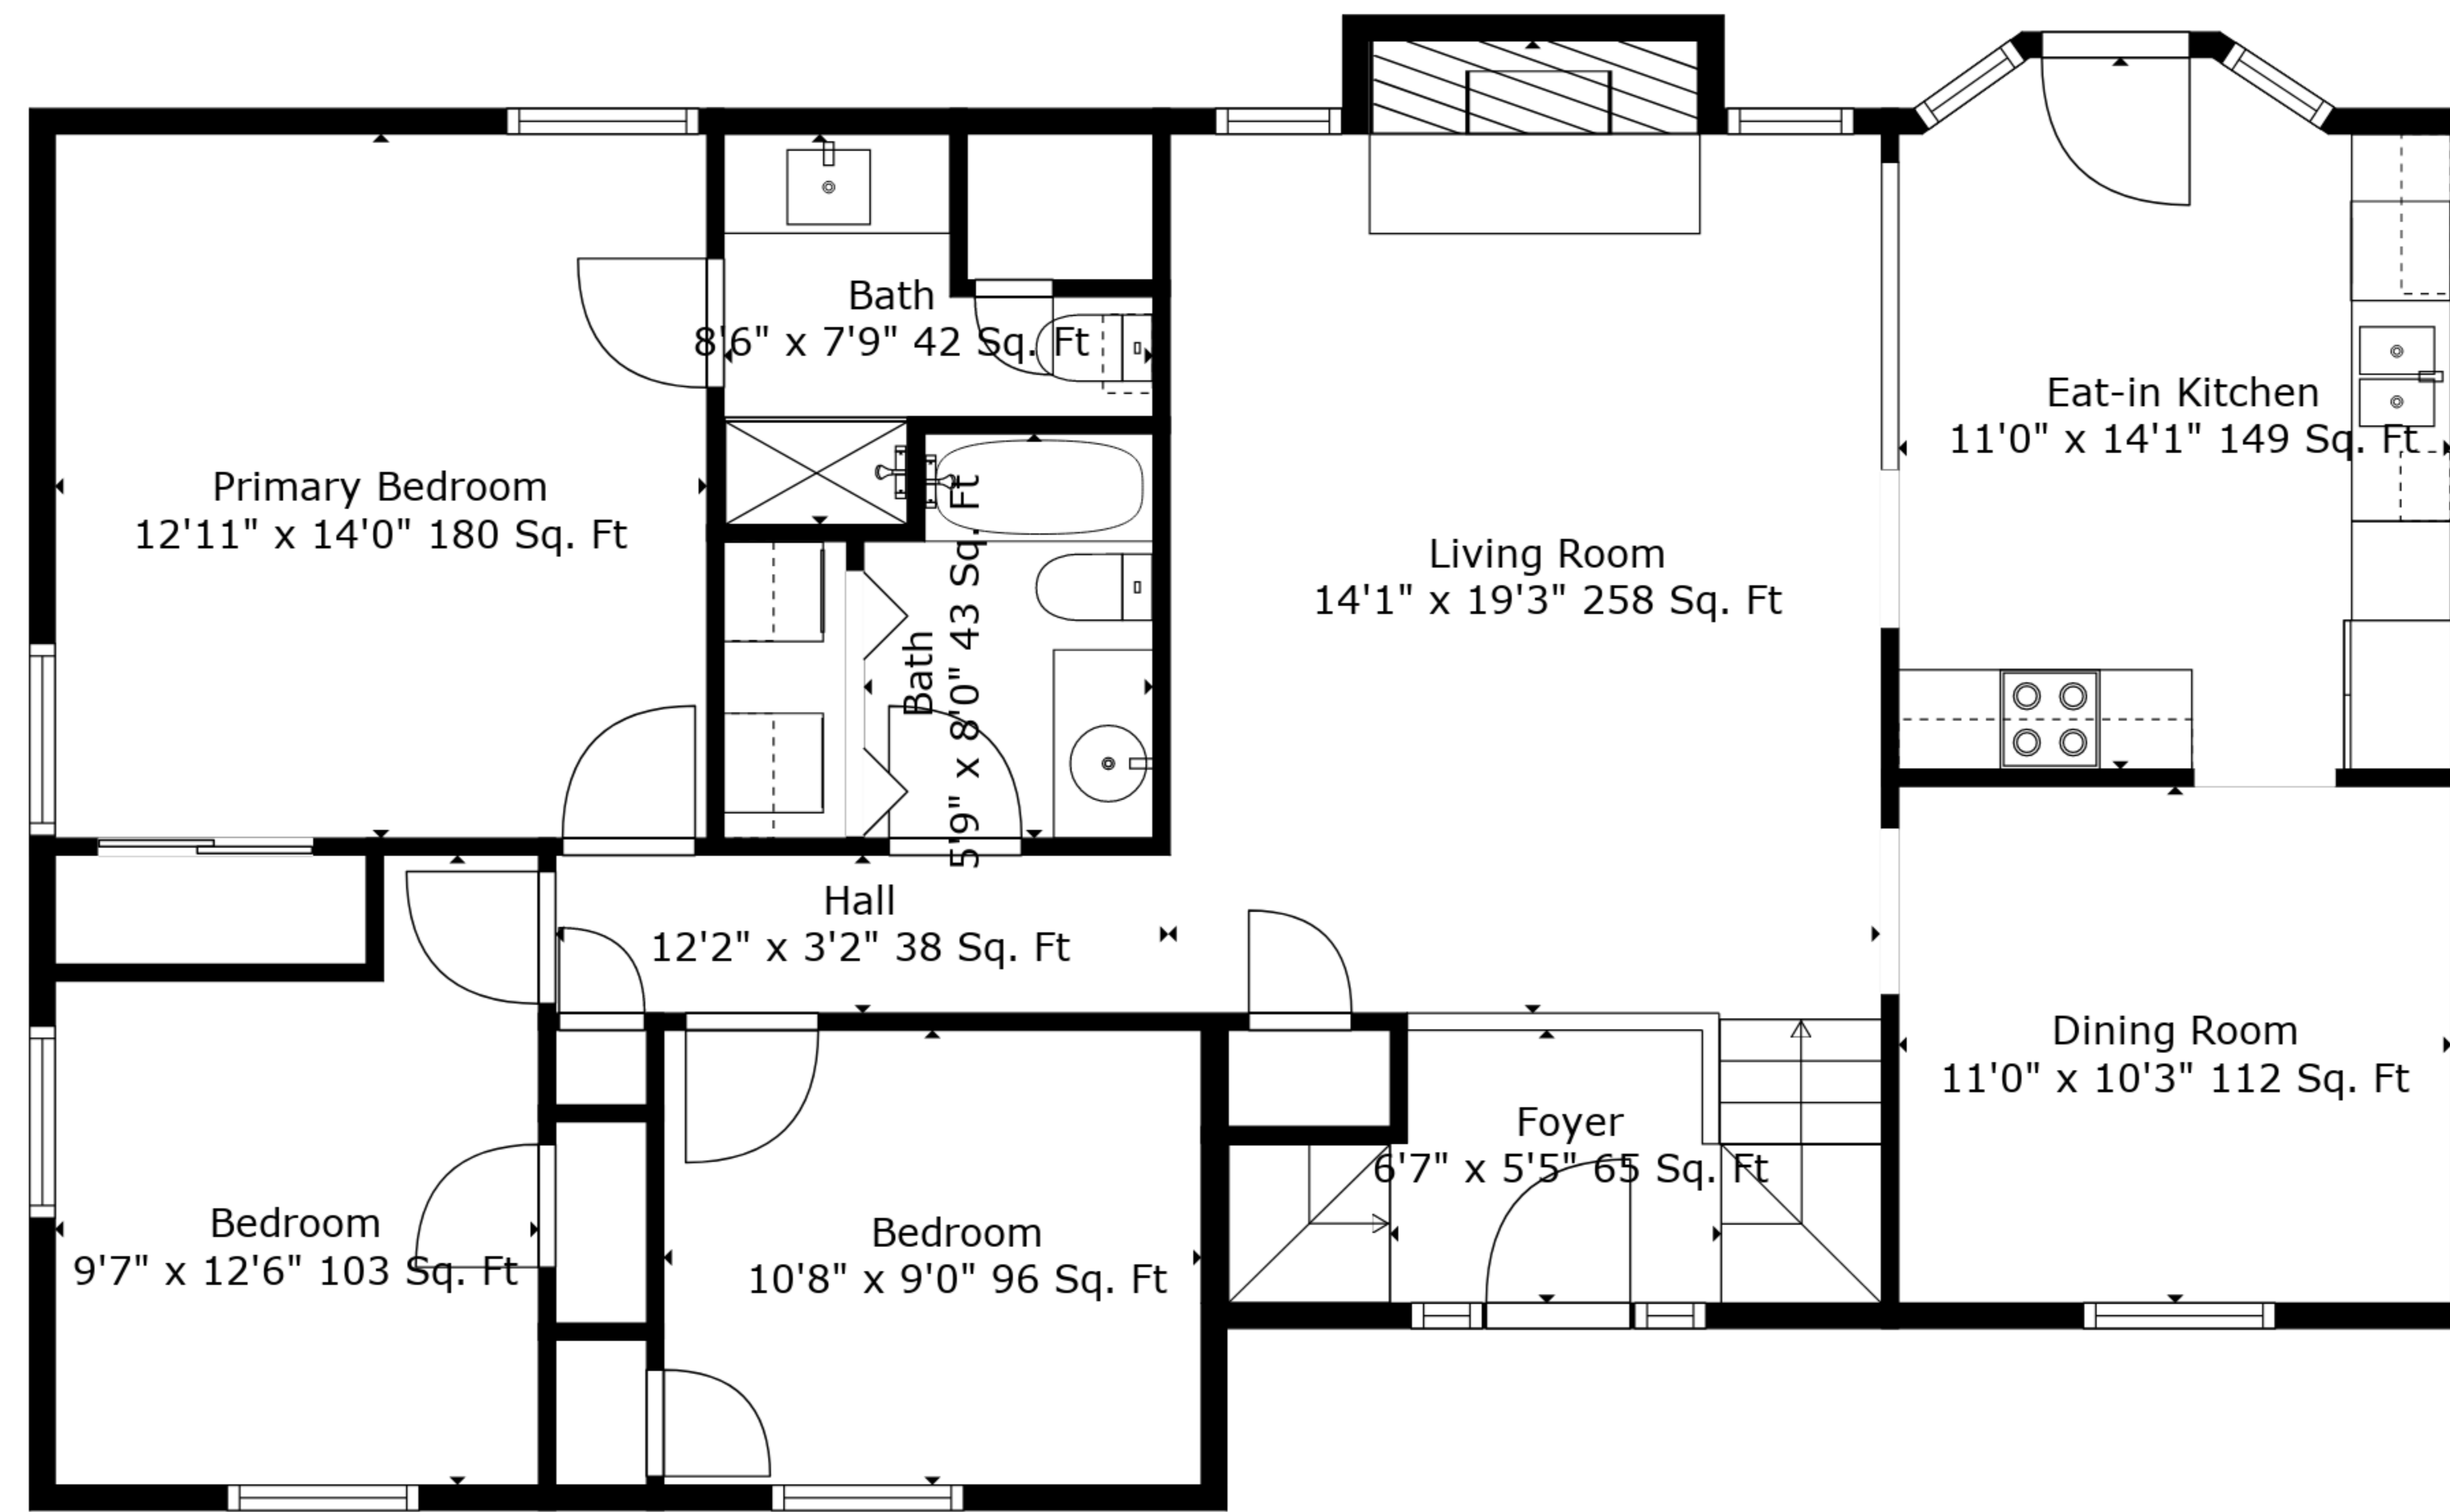

TOTAL: 1809 sq. ft
BELOW GROUND: 613 sq. ft, FLOOR 2: 1196 sq. ft
EXCLUDED AREAS: GARAGE: 522 sq. ft, FIREPLACE: 14 sq. ft

Measurements Are Deemed Highly Reliable But Not Guaranteed.

TOTAL: 1809 sq. ft

BELOW GROUND: 613 sq. ft, FLOOR 2: 1196 sq. ft

EXCLUDED AREAS: GARAGE: 522 sq. ft, FIREPLACE: 14 sq. ft

Measurements Are Deemed Highly Reliable But Not Guaranteed.

Floor 2

Floor 1

TOTAL: 1809 sq. ft
 BELOW GROUND: 613 sq. ft, FLOOR 2: 1196 sq. ft
 EXCLUDED AREAS: GARAGE: 522 sq. ft, FIREPLACE: 14 sq. ft