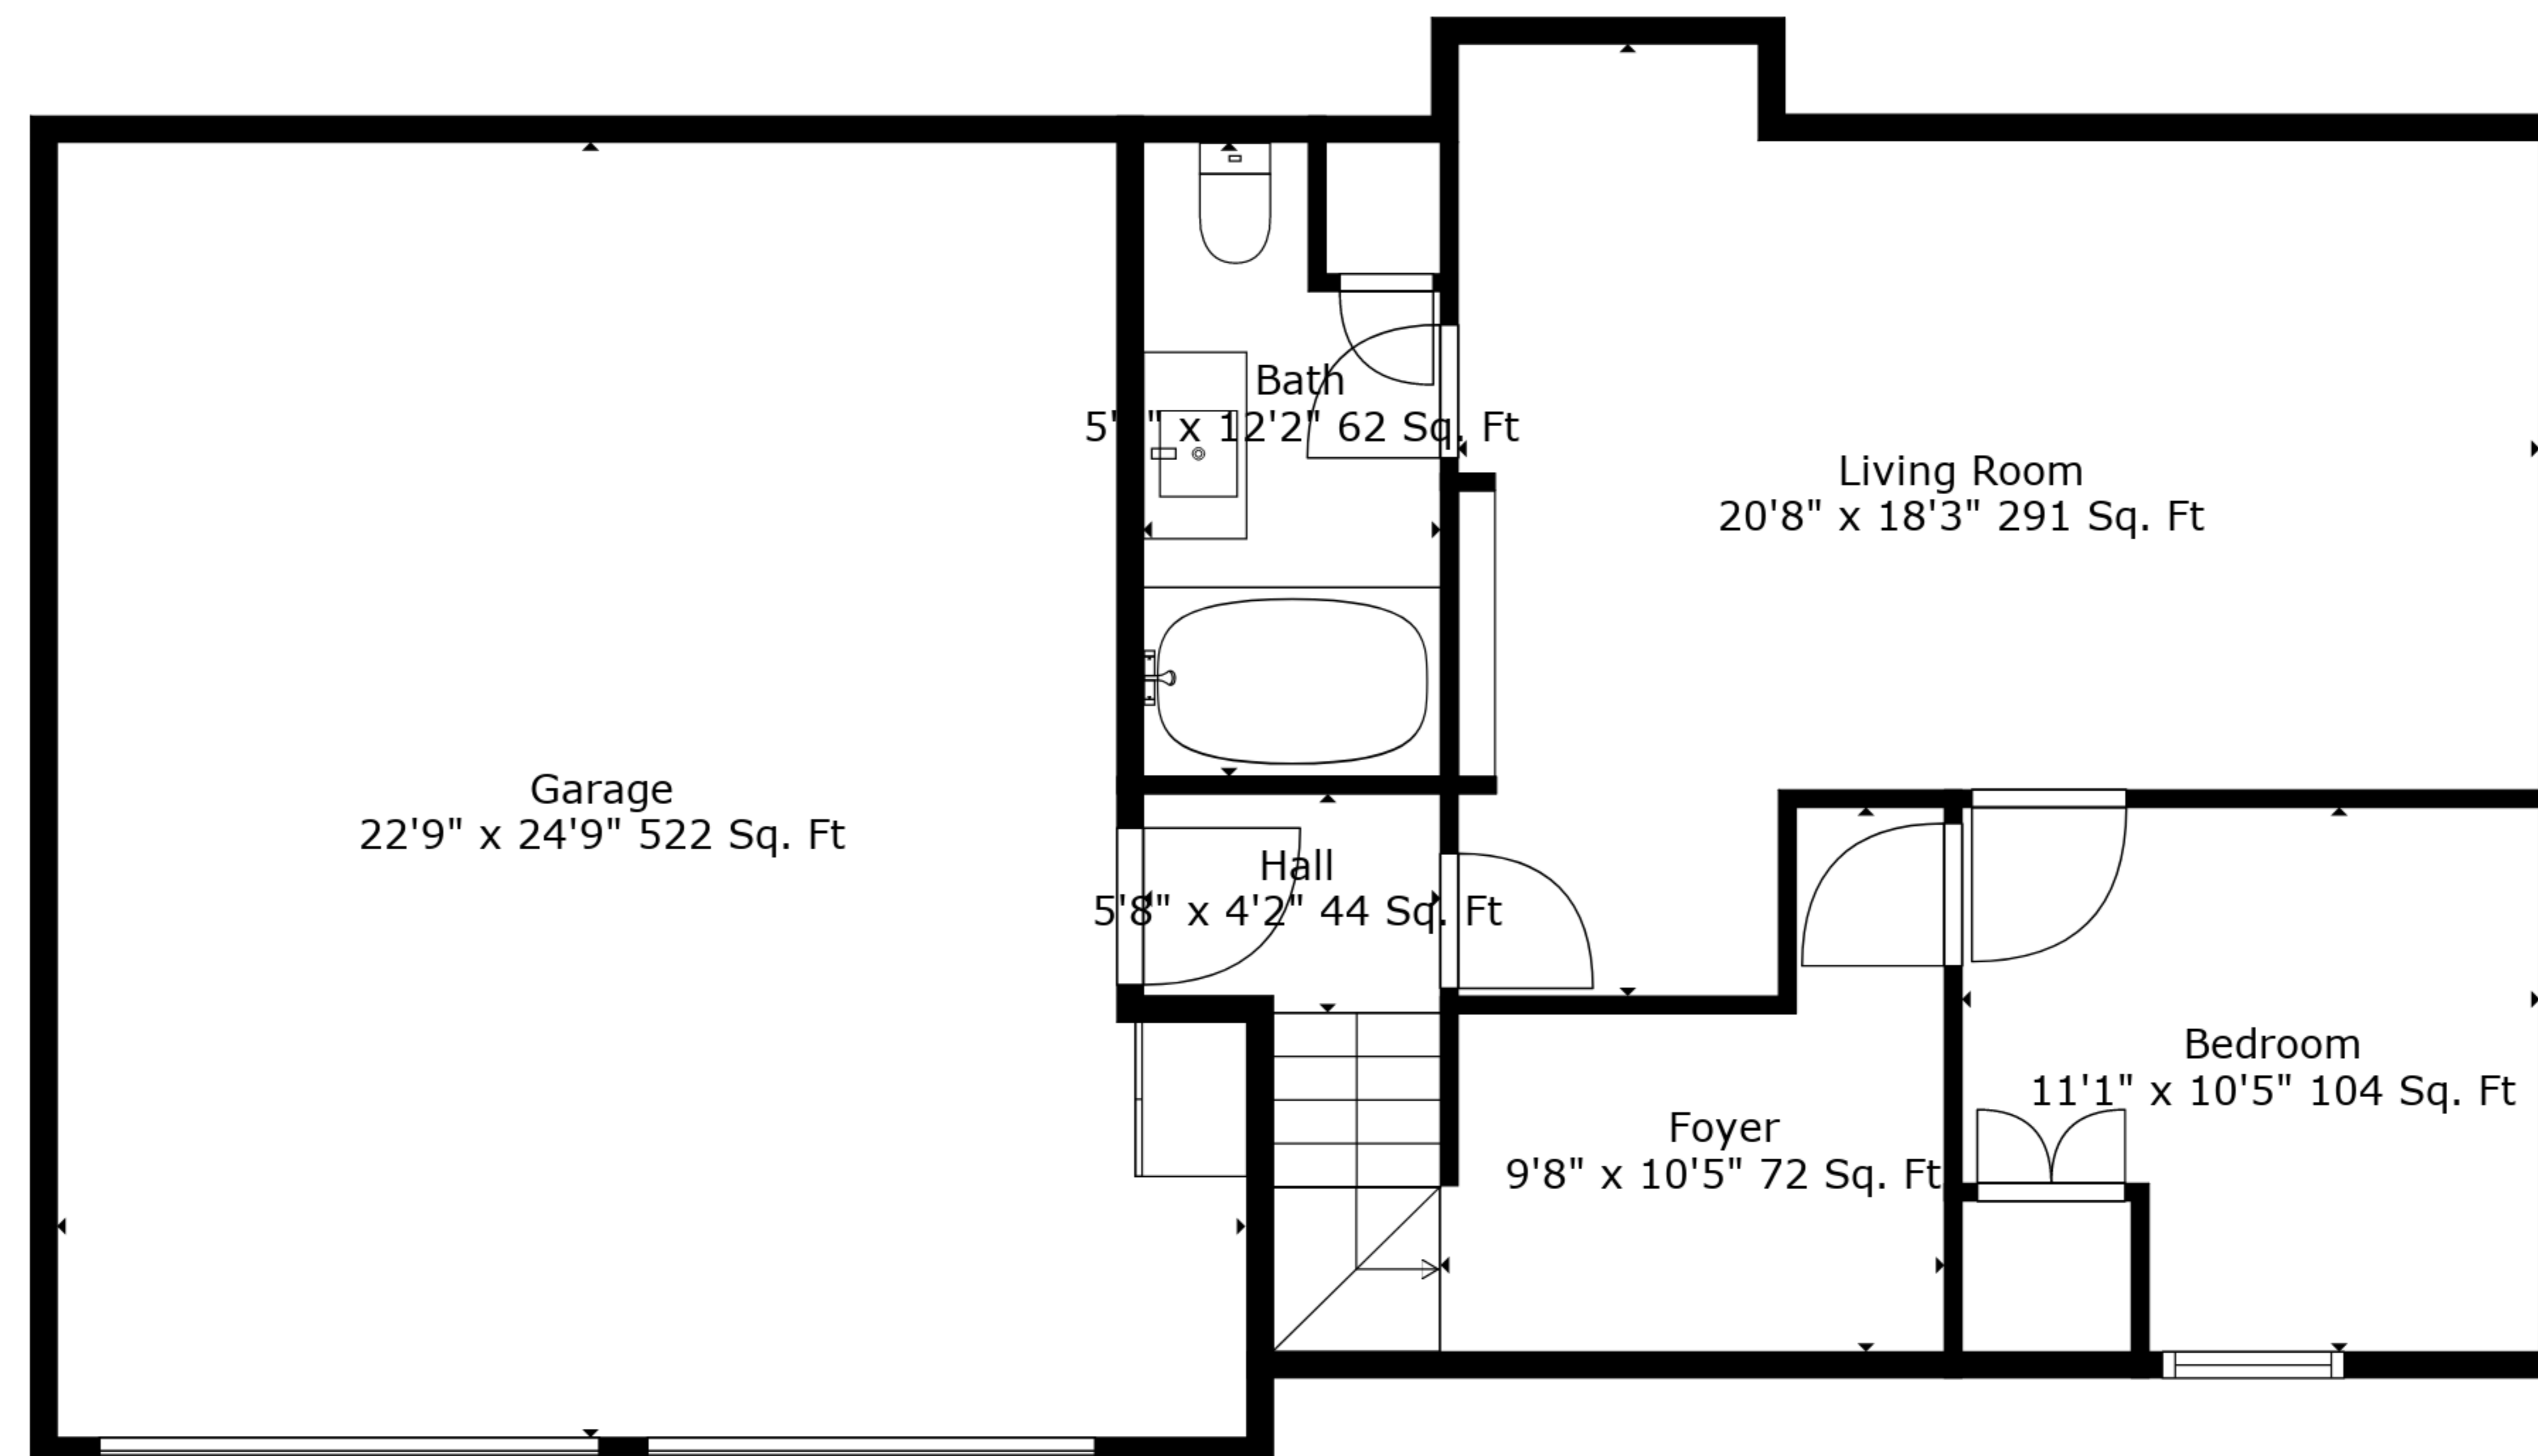

TOTAL: 1809 sq. ft
BELOW GROUND: 613 sq. ft, FLOOR 2: 1196 sq. ft
EXCLUDED AREAS: GARAGE: 522 sq. ft, FIREPLACE: 14 sq. ft

Measurements Are Deemed Highly Reliable But Not Guaranteed.

TOTAL: 1809 sq. ft

BELOW GROUND: 613 sq. ft, FLOOR 2: 1196 sq. ft

EXCLUDED AREAS: GARAGE: 522 sq. ft, FIREPLACE: 14 sq. ft

Measurements Are Deemed Highly Reliable But Not Guaranteed.

Floor 2

Floor 1

TOTAL: 1809 sq. ft
 BELOW GROUND: 613 sq. ft, FLOOR 2: 1196 sq. ft
 EXCLUDED AREAS: GARAGE: 522 sq. ft, FIREPLACE: 14 sq. ft