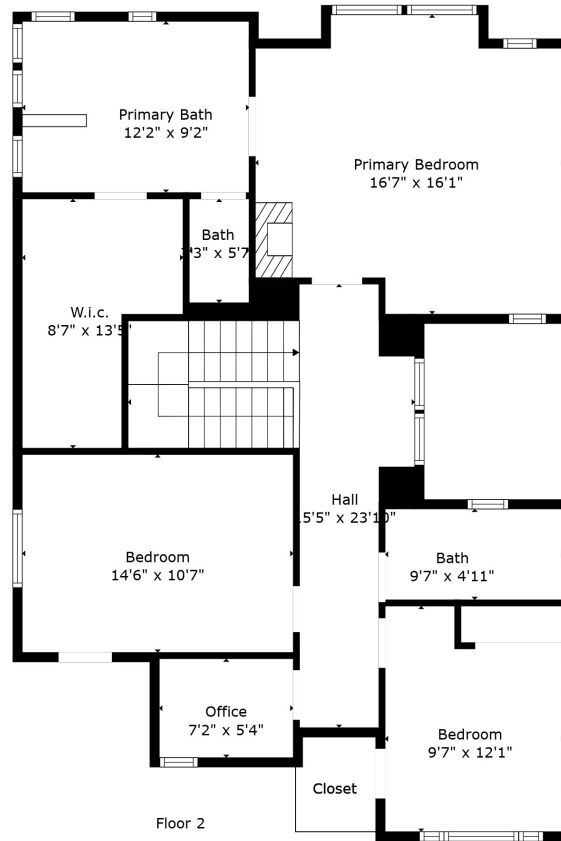

Floor 1

Floor 2

Total scanned area: 2521 sq. ft

Measurements Are Deemed Reliable, But Not Guaranteed.

Total scanned area: 2521 sq. ft

Measurements Are Deemed Reliable, But Not Guaranteed.

Total scanned area: 2521 sq. ft