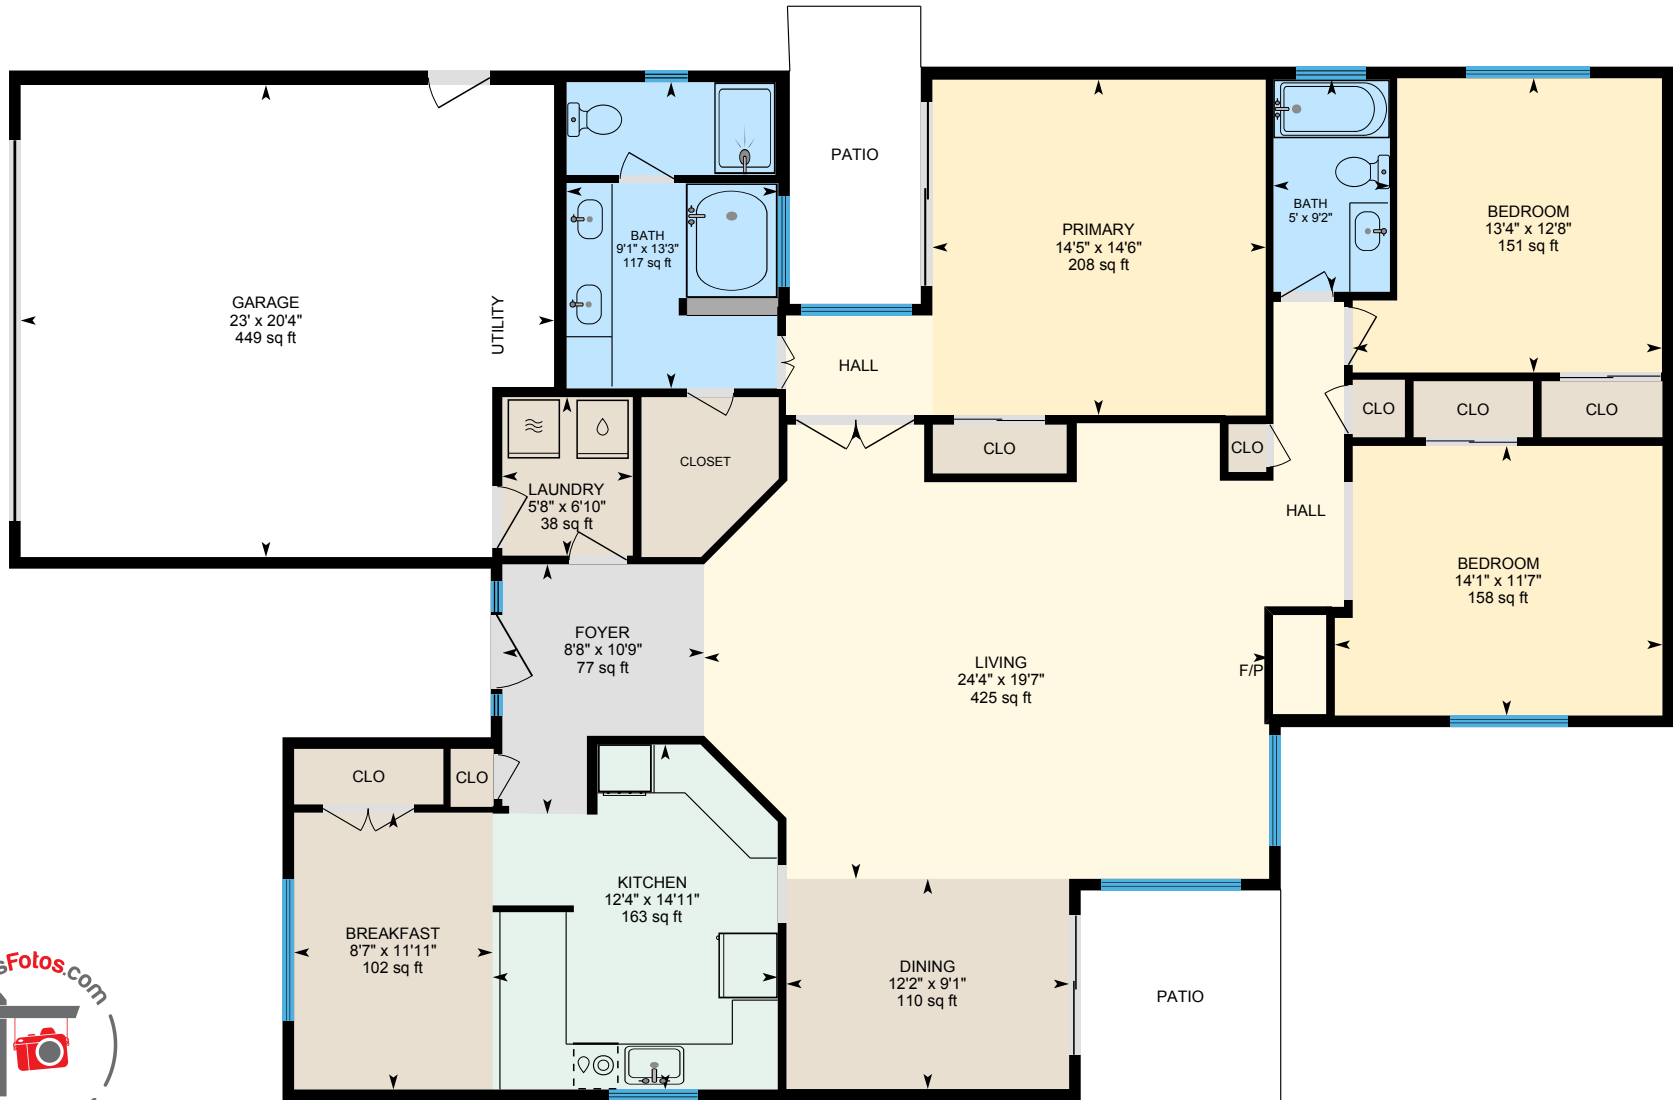

# 2155 Garden Cir Dr W, Manteca, CA

Main Floor Finished Area 1964.14 sq ft  
Unfinished Area 481.09 sq ft

PREPARED: 2024/06/26

White regions are excluded from total floor area in iGUIDE floor plans. All room dimensions and floor areas must be considered approximate and are subject to independent verification.