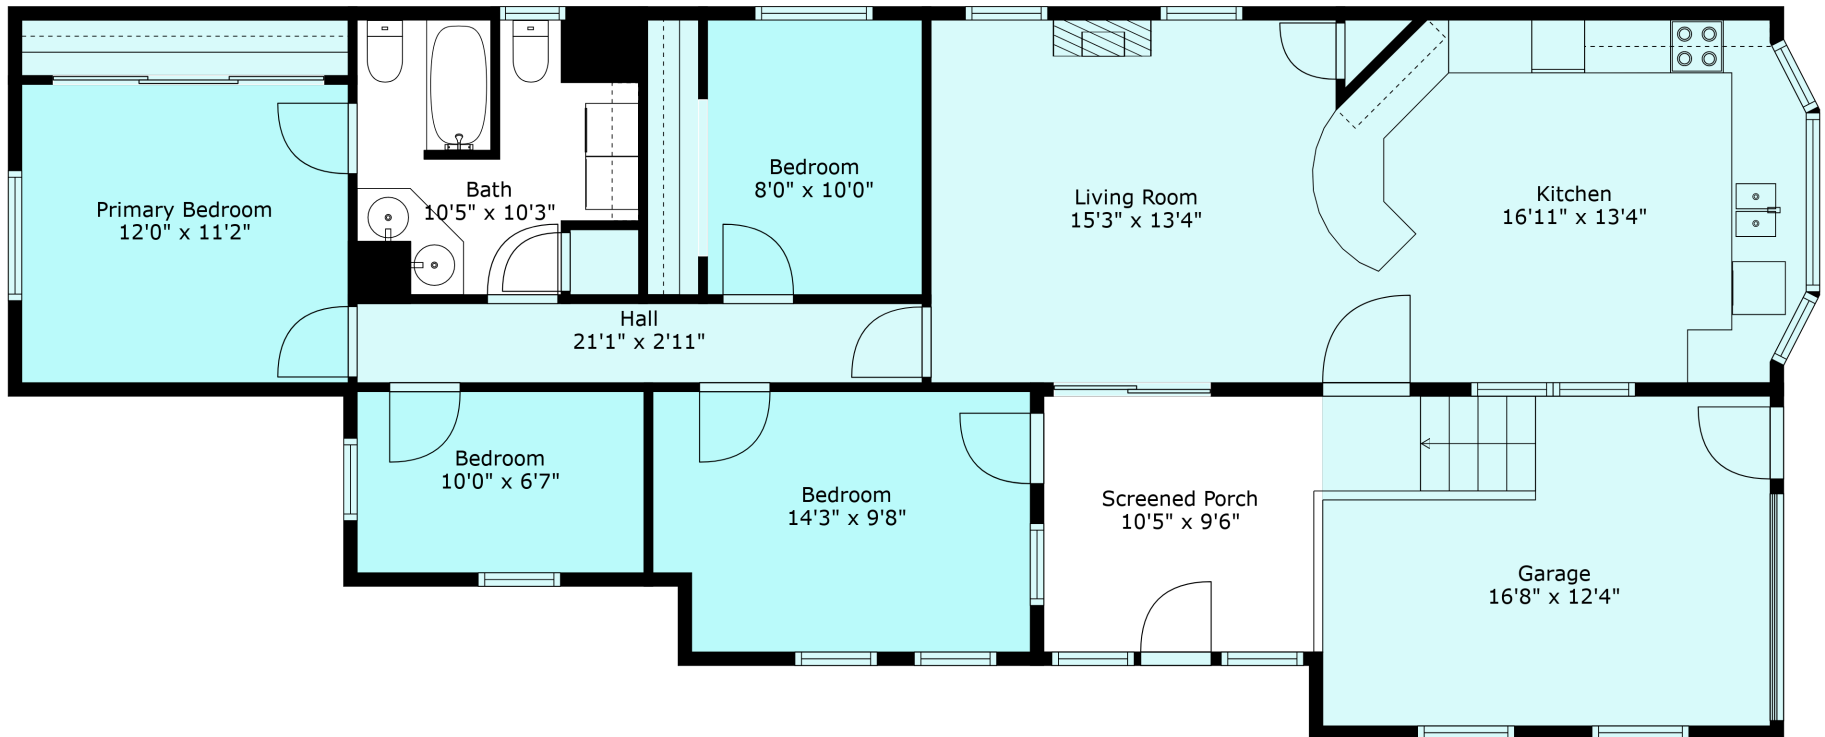

819055 Ashwell Rd

Sabrina Vandenberg PREC
sabrina@chilliwackproperties.net

Estimated Areas:

Main Floor: 1198 sq. ft

Total: 1198 Sq. Ft