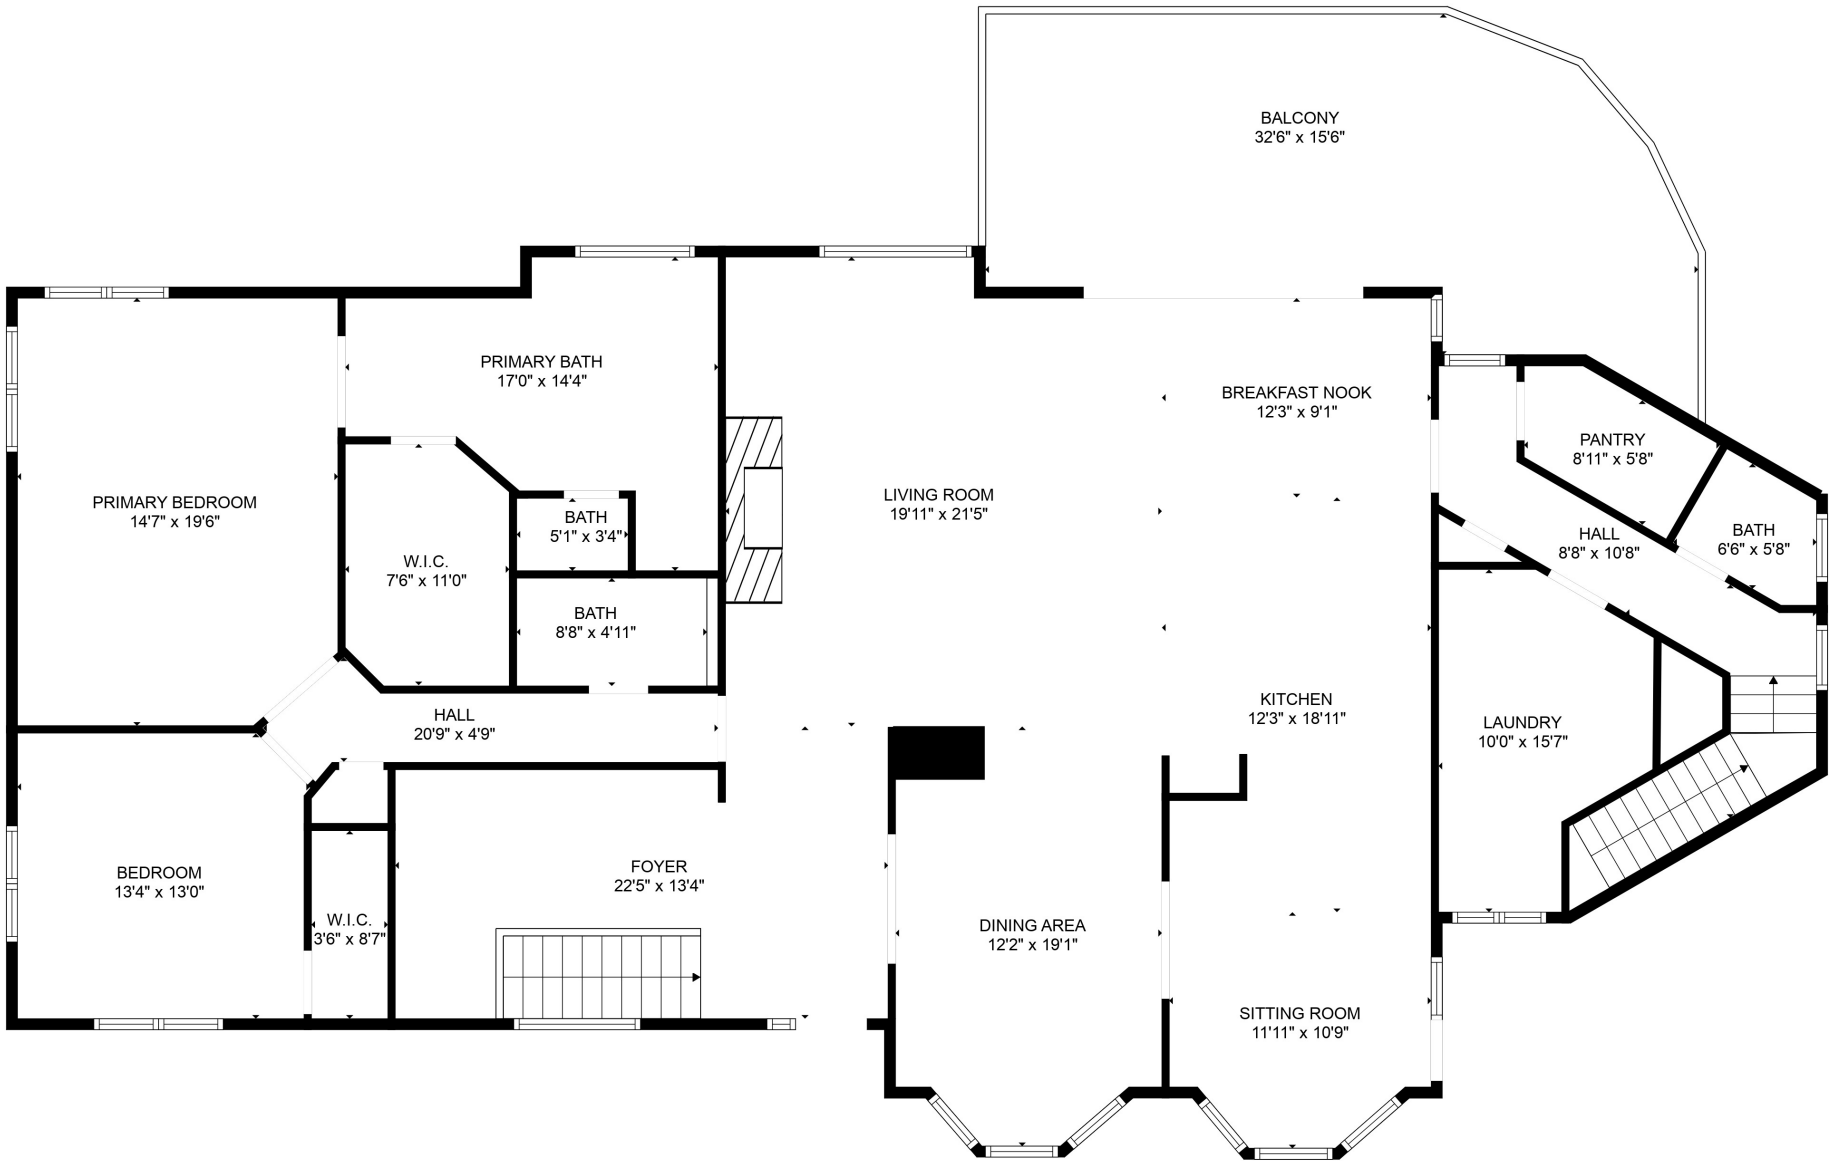

FLOOR 2

FLOOR 1

Total scanned area: 5838 sq. ft

SIZES AND DIMENSIONS ARE APPROXIMATE, ACTUAL MAY VARY.

Total scanned area: 5838 sq. ft

SIZES AND DIMENSIONS ARE APPROXIMATE, ACTUAL MAY VARY.

Total scanned area: 5838 sq. ft

SIZES AND DIMENSIONS ARE APPROXIMATE, ACTUAL MAY VARY.