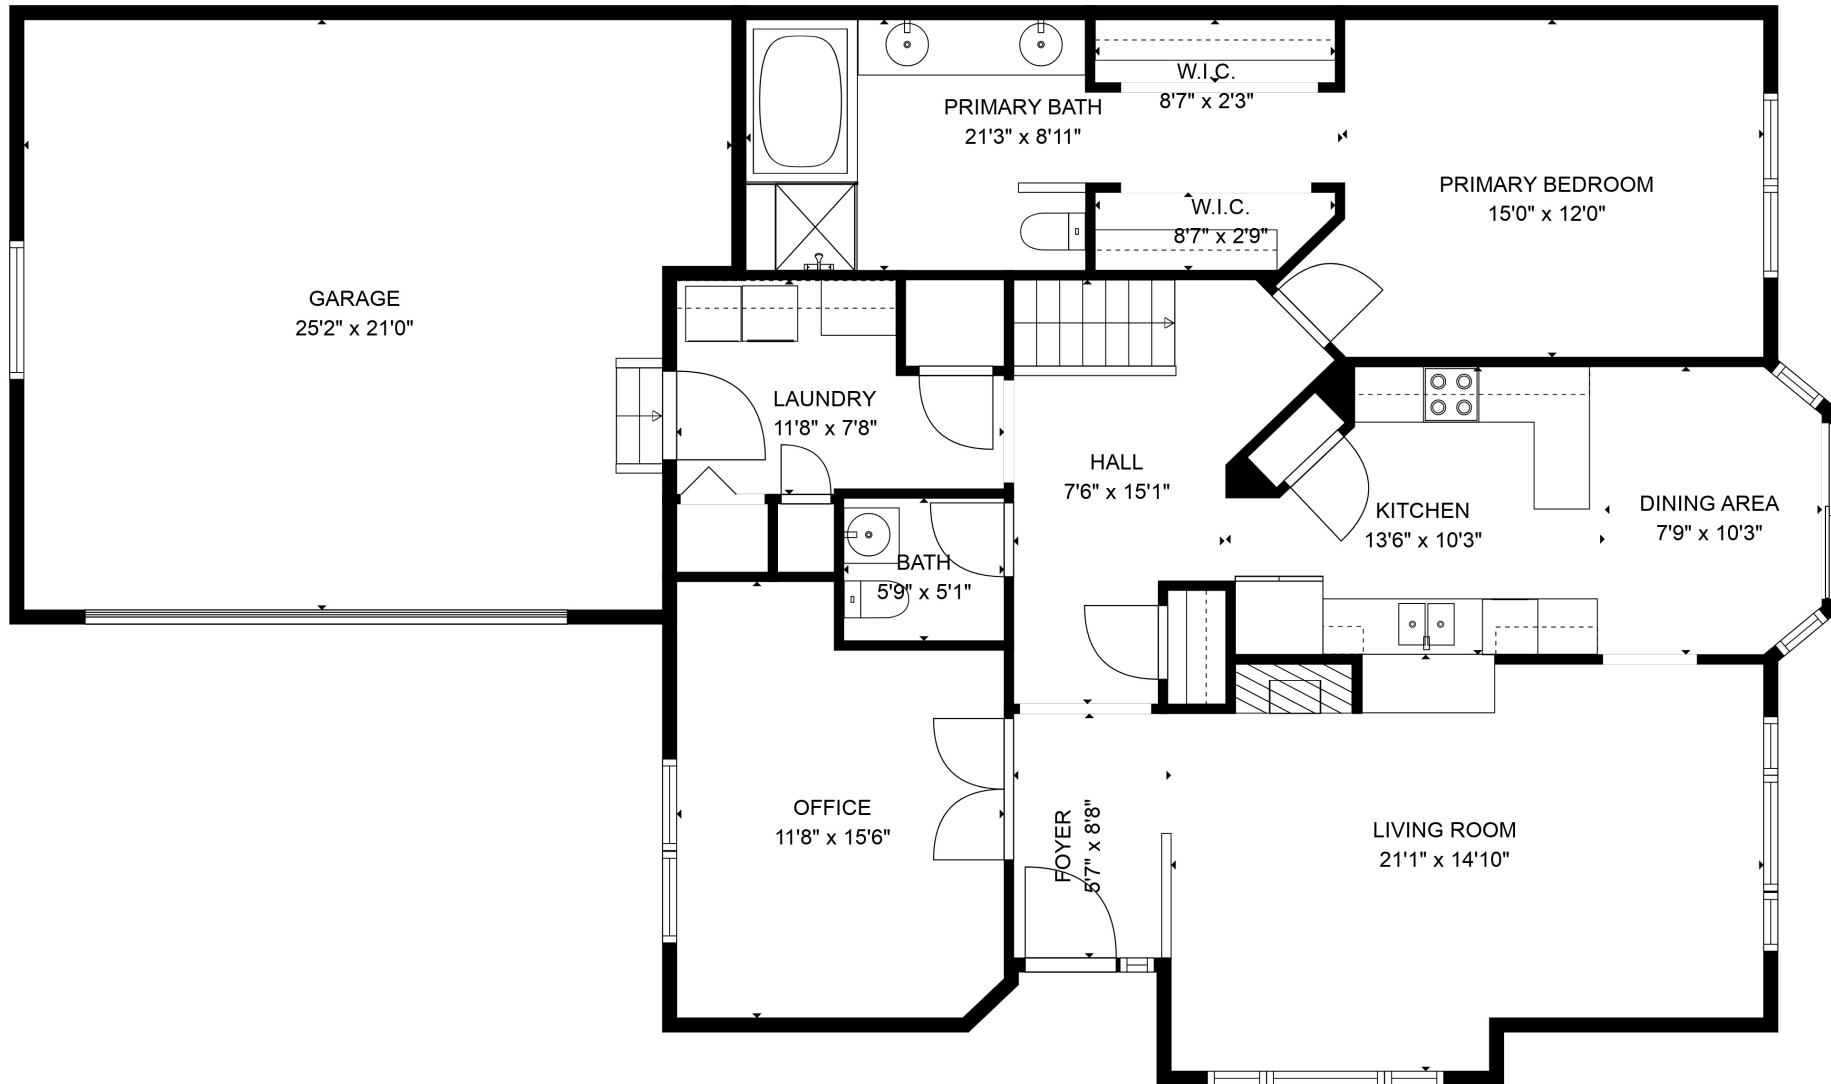

FLOOR 1

FLOOR 2

**TOTAL: 2475 sq. ft**

Below Ground: 1100 sq. ft, FLOOR 2: 1375 sq. ft

EXCLUDED AREAS: ELECTRICAL ROOM: 143 sq. ft, GARAGE: 498 sq. ft

SIZES AND DIMENSIONS ARE APPROXIMATE, ACTUAL MAY VARY.

**TOTAL: 2475 sq. ft**

Below Ground: 1100 sq. ft, FLOOR 2: 1375 sq. ft

EXCLUDED AREAS: ELECTRICAL ROOM: 143 sq. ft, GARAGE: 498 sq. ft

SIZES AND DIMENSIONS ARE APPROXIMATE, ACTUAL MAY VARY.

**TOTAL: 2475 sq. ft**

Below Ground: 1100 sq. ft, FLOOR 2: 1375 sq. ft

EXCLUDED AREAS: ELECTRICAL ROOM: 143 sq. ft, GARAGE: 498 sq. ft

SIZES AND DIMENSIONS ARE APPROXIMATE, ACTUAL MAY VARY.