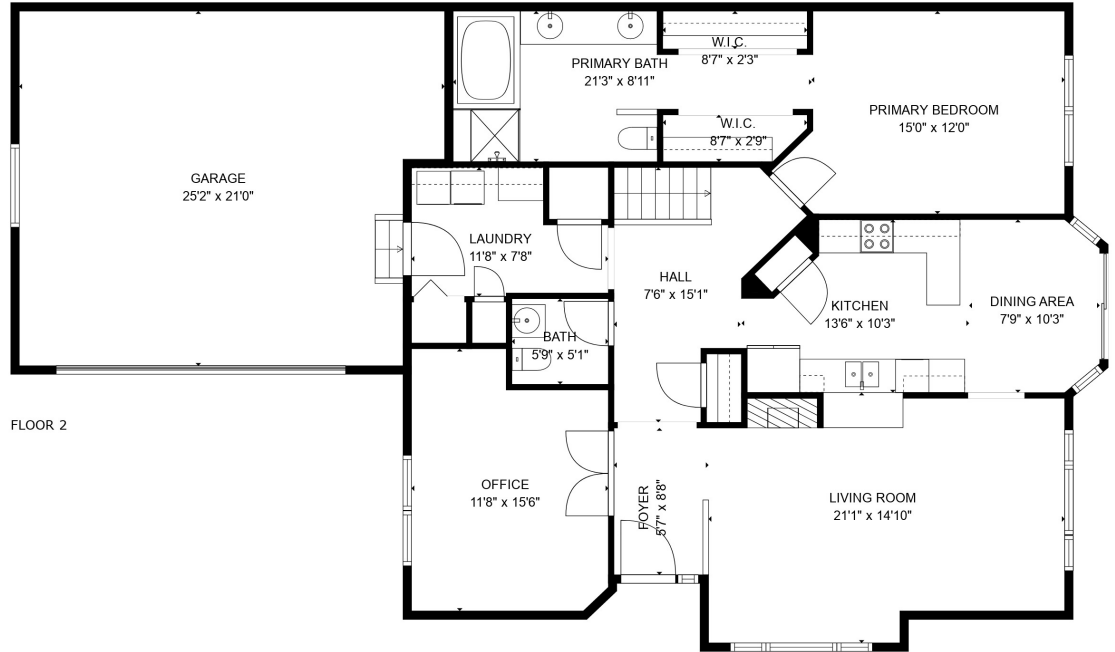

FLOOR 1

FLOOR 2

**TOTAL: 2475 sq. ft**

Below Ground: 1100 sq. ft, FLOOR 2: 1375 sq. ft

EXCLUDED AREAS: ELECTRICAL ROOM: 143 sq. ft, GARAGE: 498 sq. ft

SIZES AND DIMENSIONS ARE APPROXIMATE, ACTUAL MAY VARY.

**TOTAL: 2475 sq. ft**

Below Ground: 1100 sq. ft, FLOOR 2: 1375 sq. ft

EXCLUDED AREAS: ELECTRICAL ROOM: 143 sq. ft, GARAGE: 498 sq. ft

SIZES AND DIMENSIONS ARE APPROXIMATE, ACTUAL MAY VARY.

**TOTAL: 2475 sq. ft**

Below Ground: 1100 sq. ft, FLOOR 2: 1375 sq. ft

EXCLUDED AREAS: ELECTRICAL ROOM: 143 sq. ft, GARAGE: 498 sq. ft

SIZES AND DIMENSIONS ARE APPROXIMATE, ACTUAL MAY VARY.