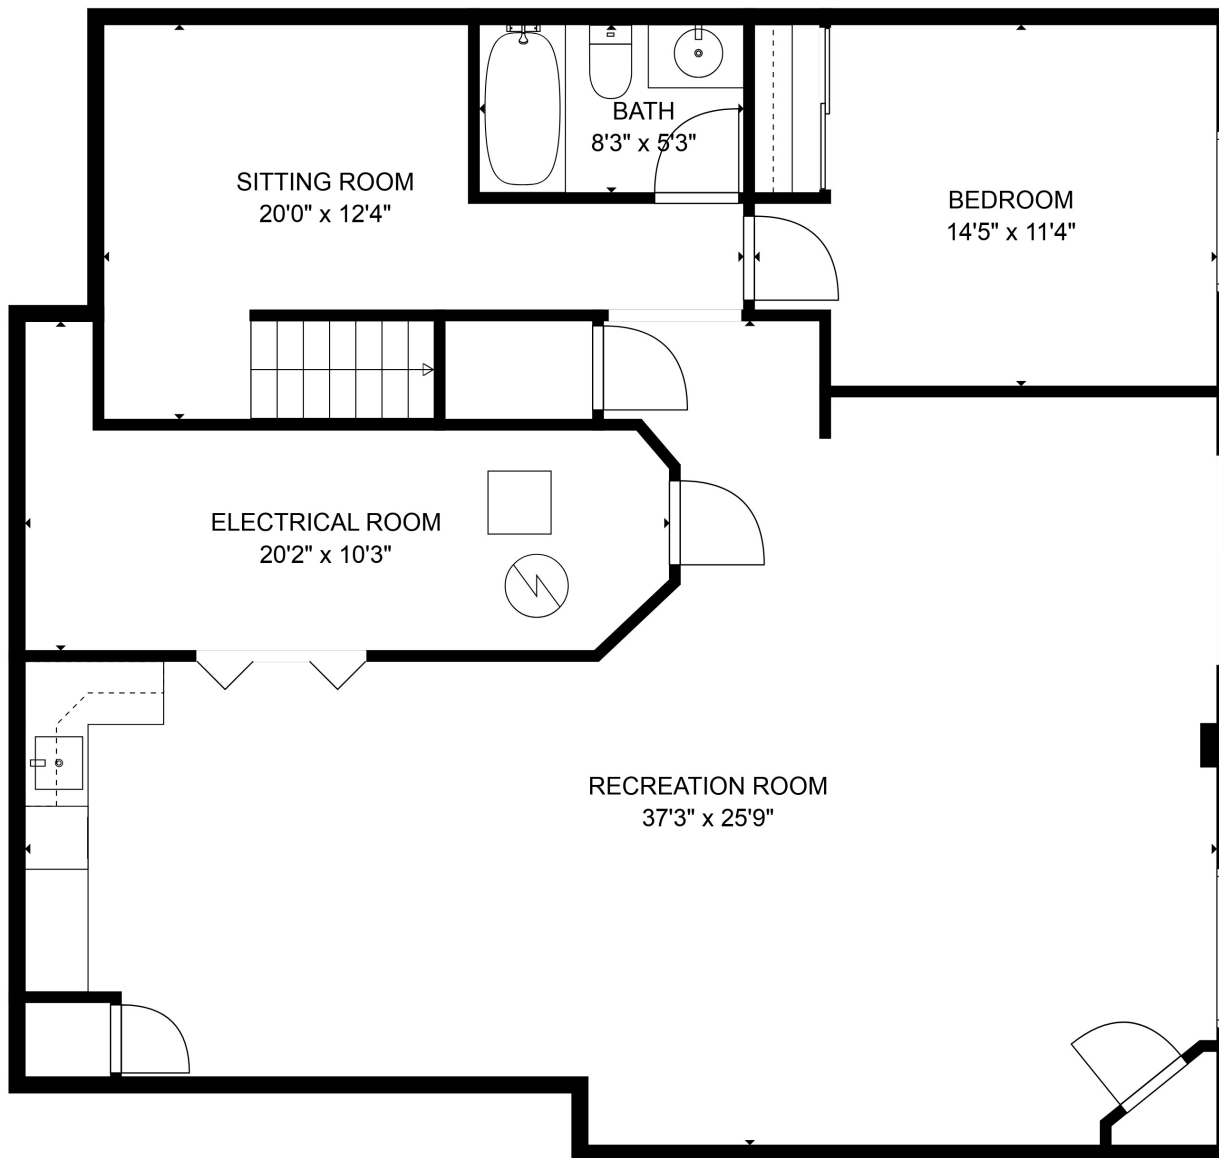

FLOOR 1

FLOOR 2

**TOTAL: 2475 sq. ft**

Below Ground: 1100 sq. ft, FLOOR 2: 1375 sq. ft

EXCLUDED AREAS: ELECTRICAL ROOM: 143 sq. ft, GARAGE: 498 sq. ft

SIZES AND DIMENSIONS ARE APPROXIMATE, ACTUAL MAY VARY.

**TOTAL: 2475 sq. ft**

Below Ground: 1100 sq. ft, FLOOR 2: 1375 sq. ft

EXCLUDED AREAS: ELECTRICAL ROOM: 143 sq. ft, GARAGE: 498 sq. ft

SIZES AND DIMENSIONS ARE APPROXIMATE, ACTUAL MAY VARY.

**TOTAL: 2475 sq. ft**

Below Ground: 1100 sq. ft, FLOOR 2: 1375 sq. ft

EXCLUDED AREAS: ELECTRICAL ROOM: 143 sq. ft, GARAGE: 498 sq. ft

SIZES AND DIMENSIONS ARE APPROXIMATE, ACTUAL MAY VARY.