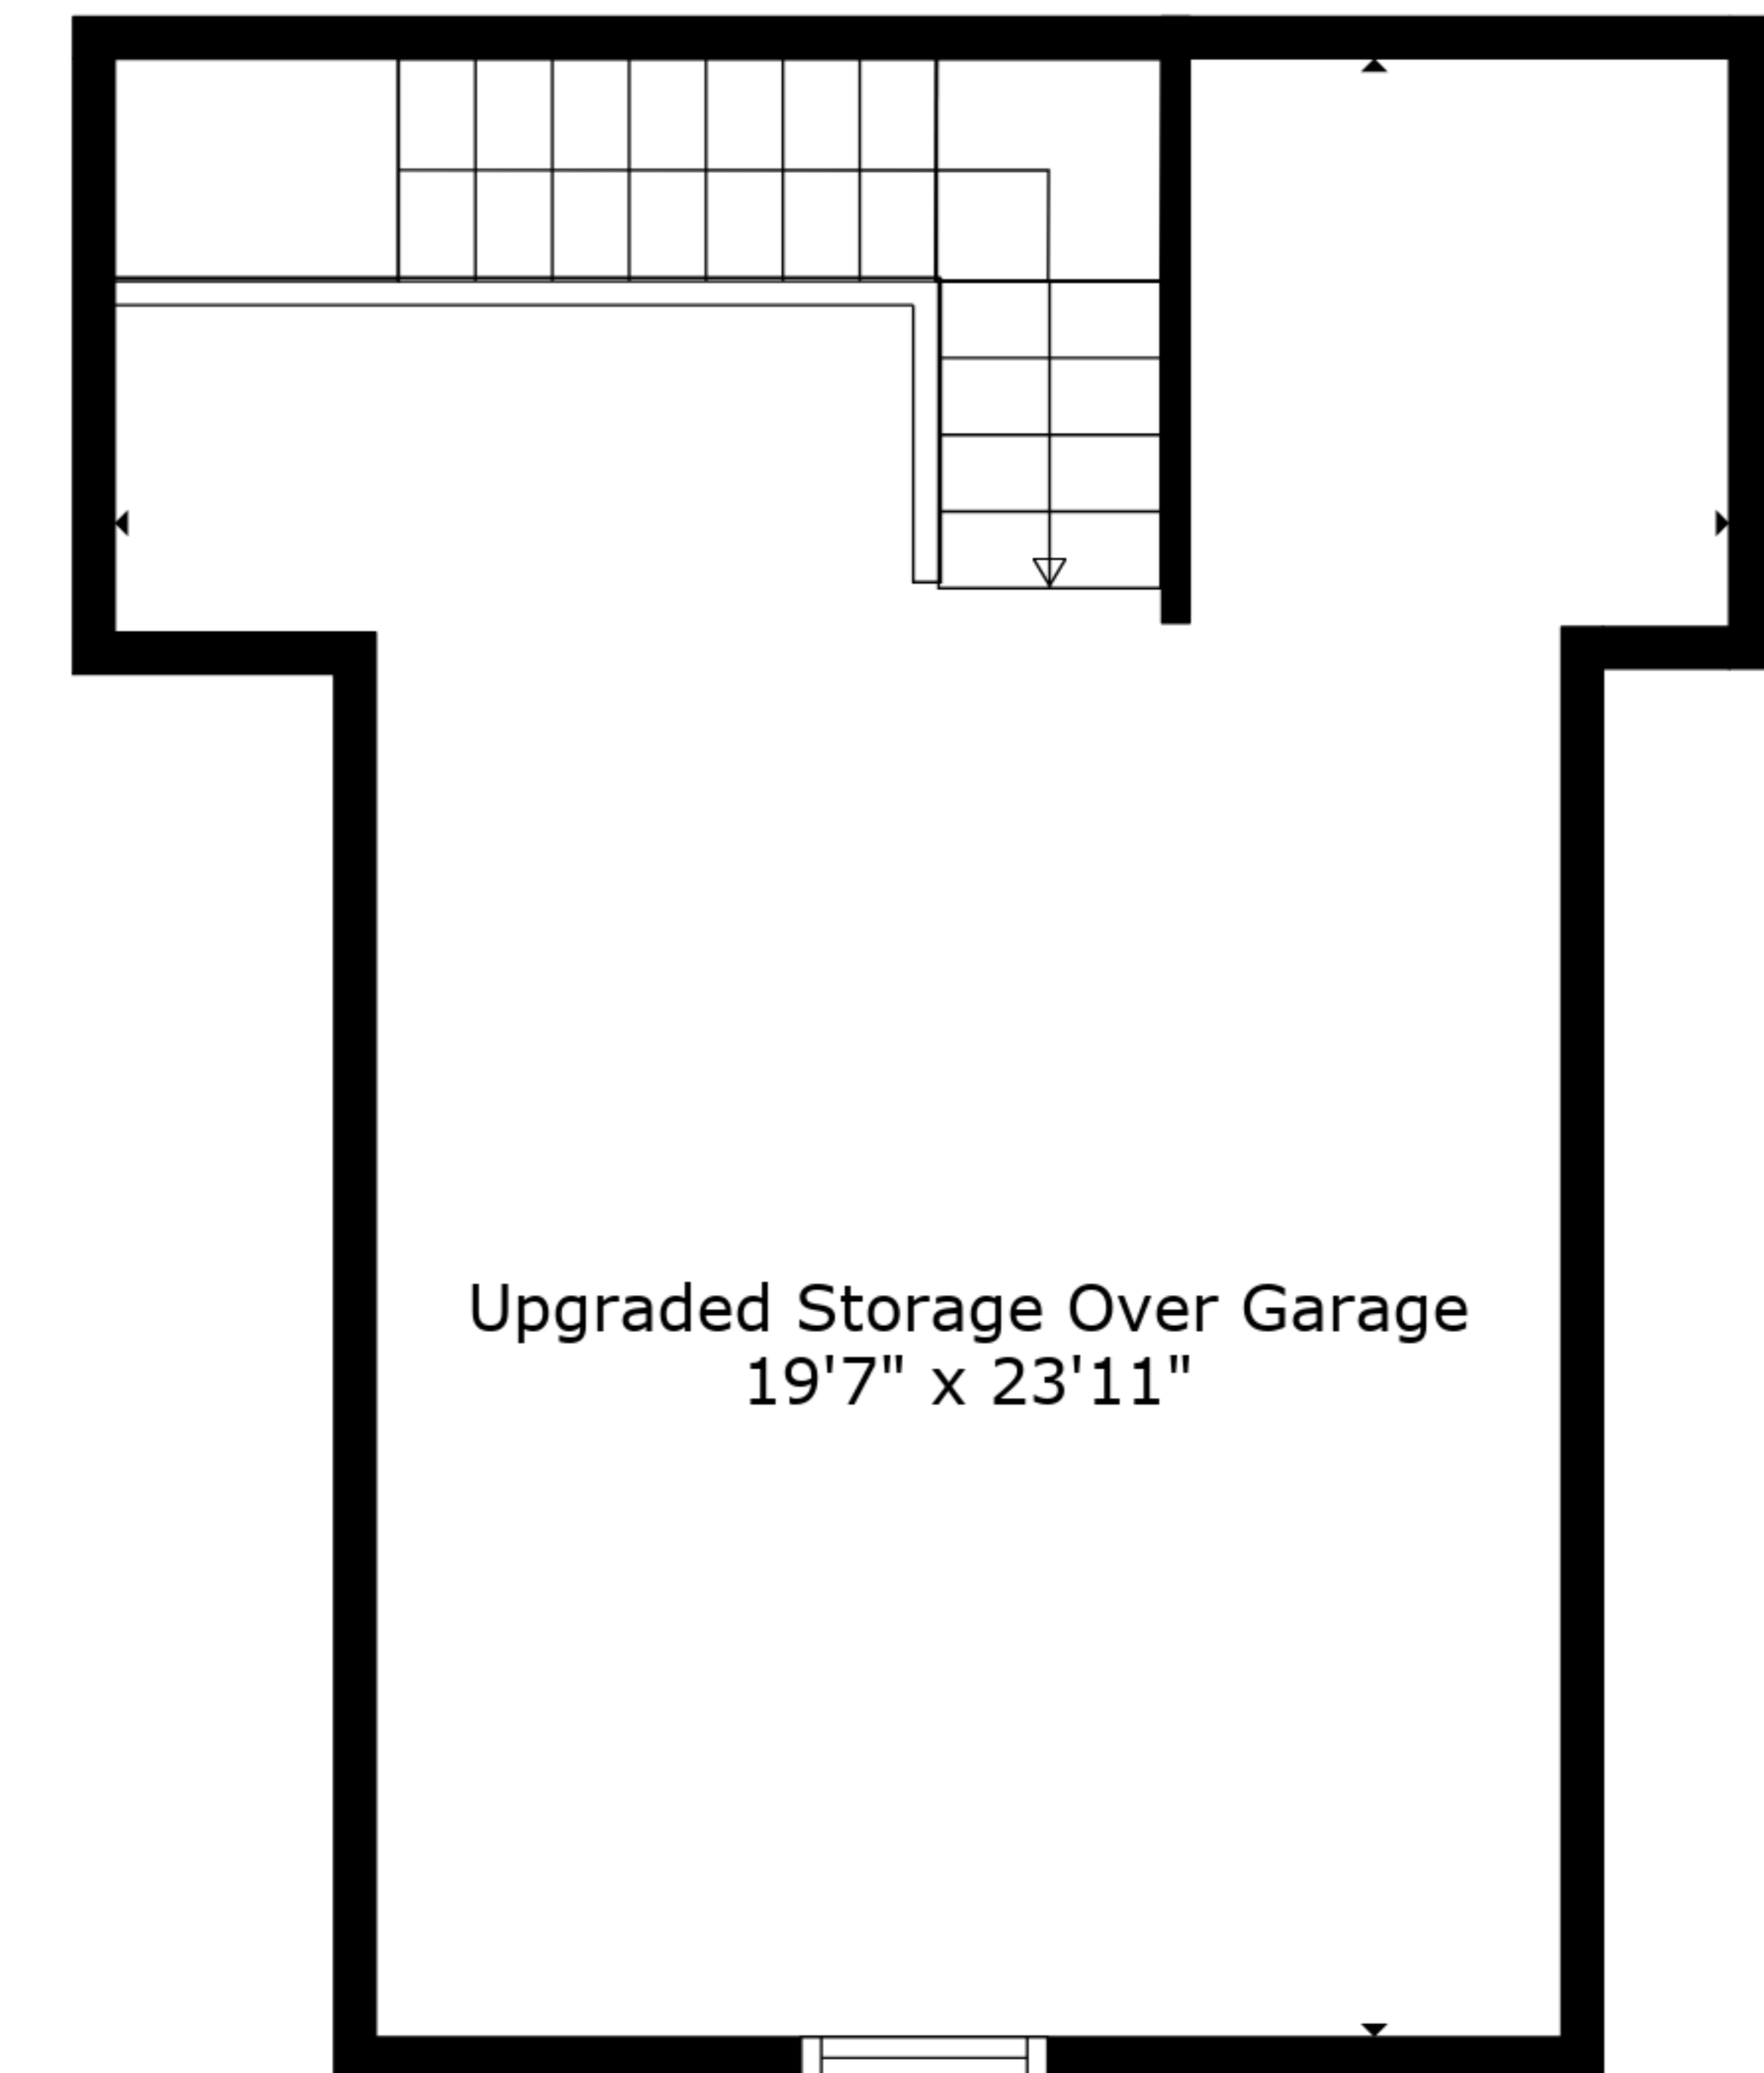

TOTAL: 1961 sq. ft  
 FLOOR 1: 1961 sq. ft, FLOOR 2: 0 sq. ft  
 EXCLUDED AREAS: GARAGE: 446 sq. ft, UPGRADED STORAGE OVER GARAGE: 373 sq. ft, LOW CEILING: 7 sq. ft

Sizes And Dimensions Are Approximate And For Reference Only. Actual May Vary.

Floor 1

Floor 2