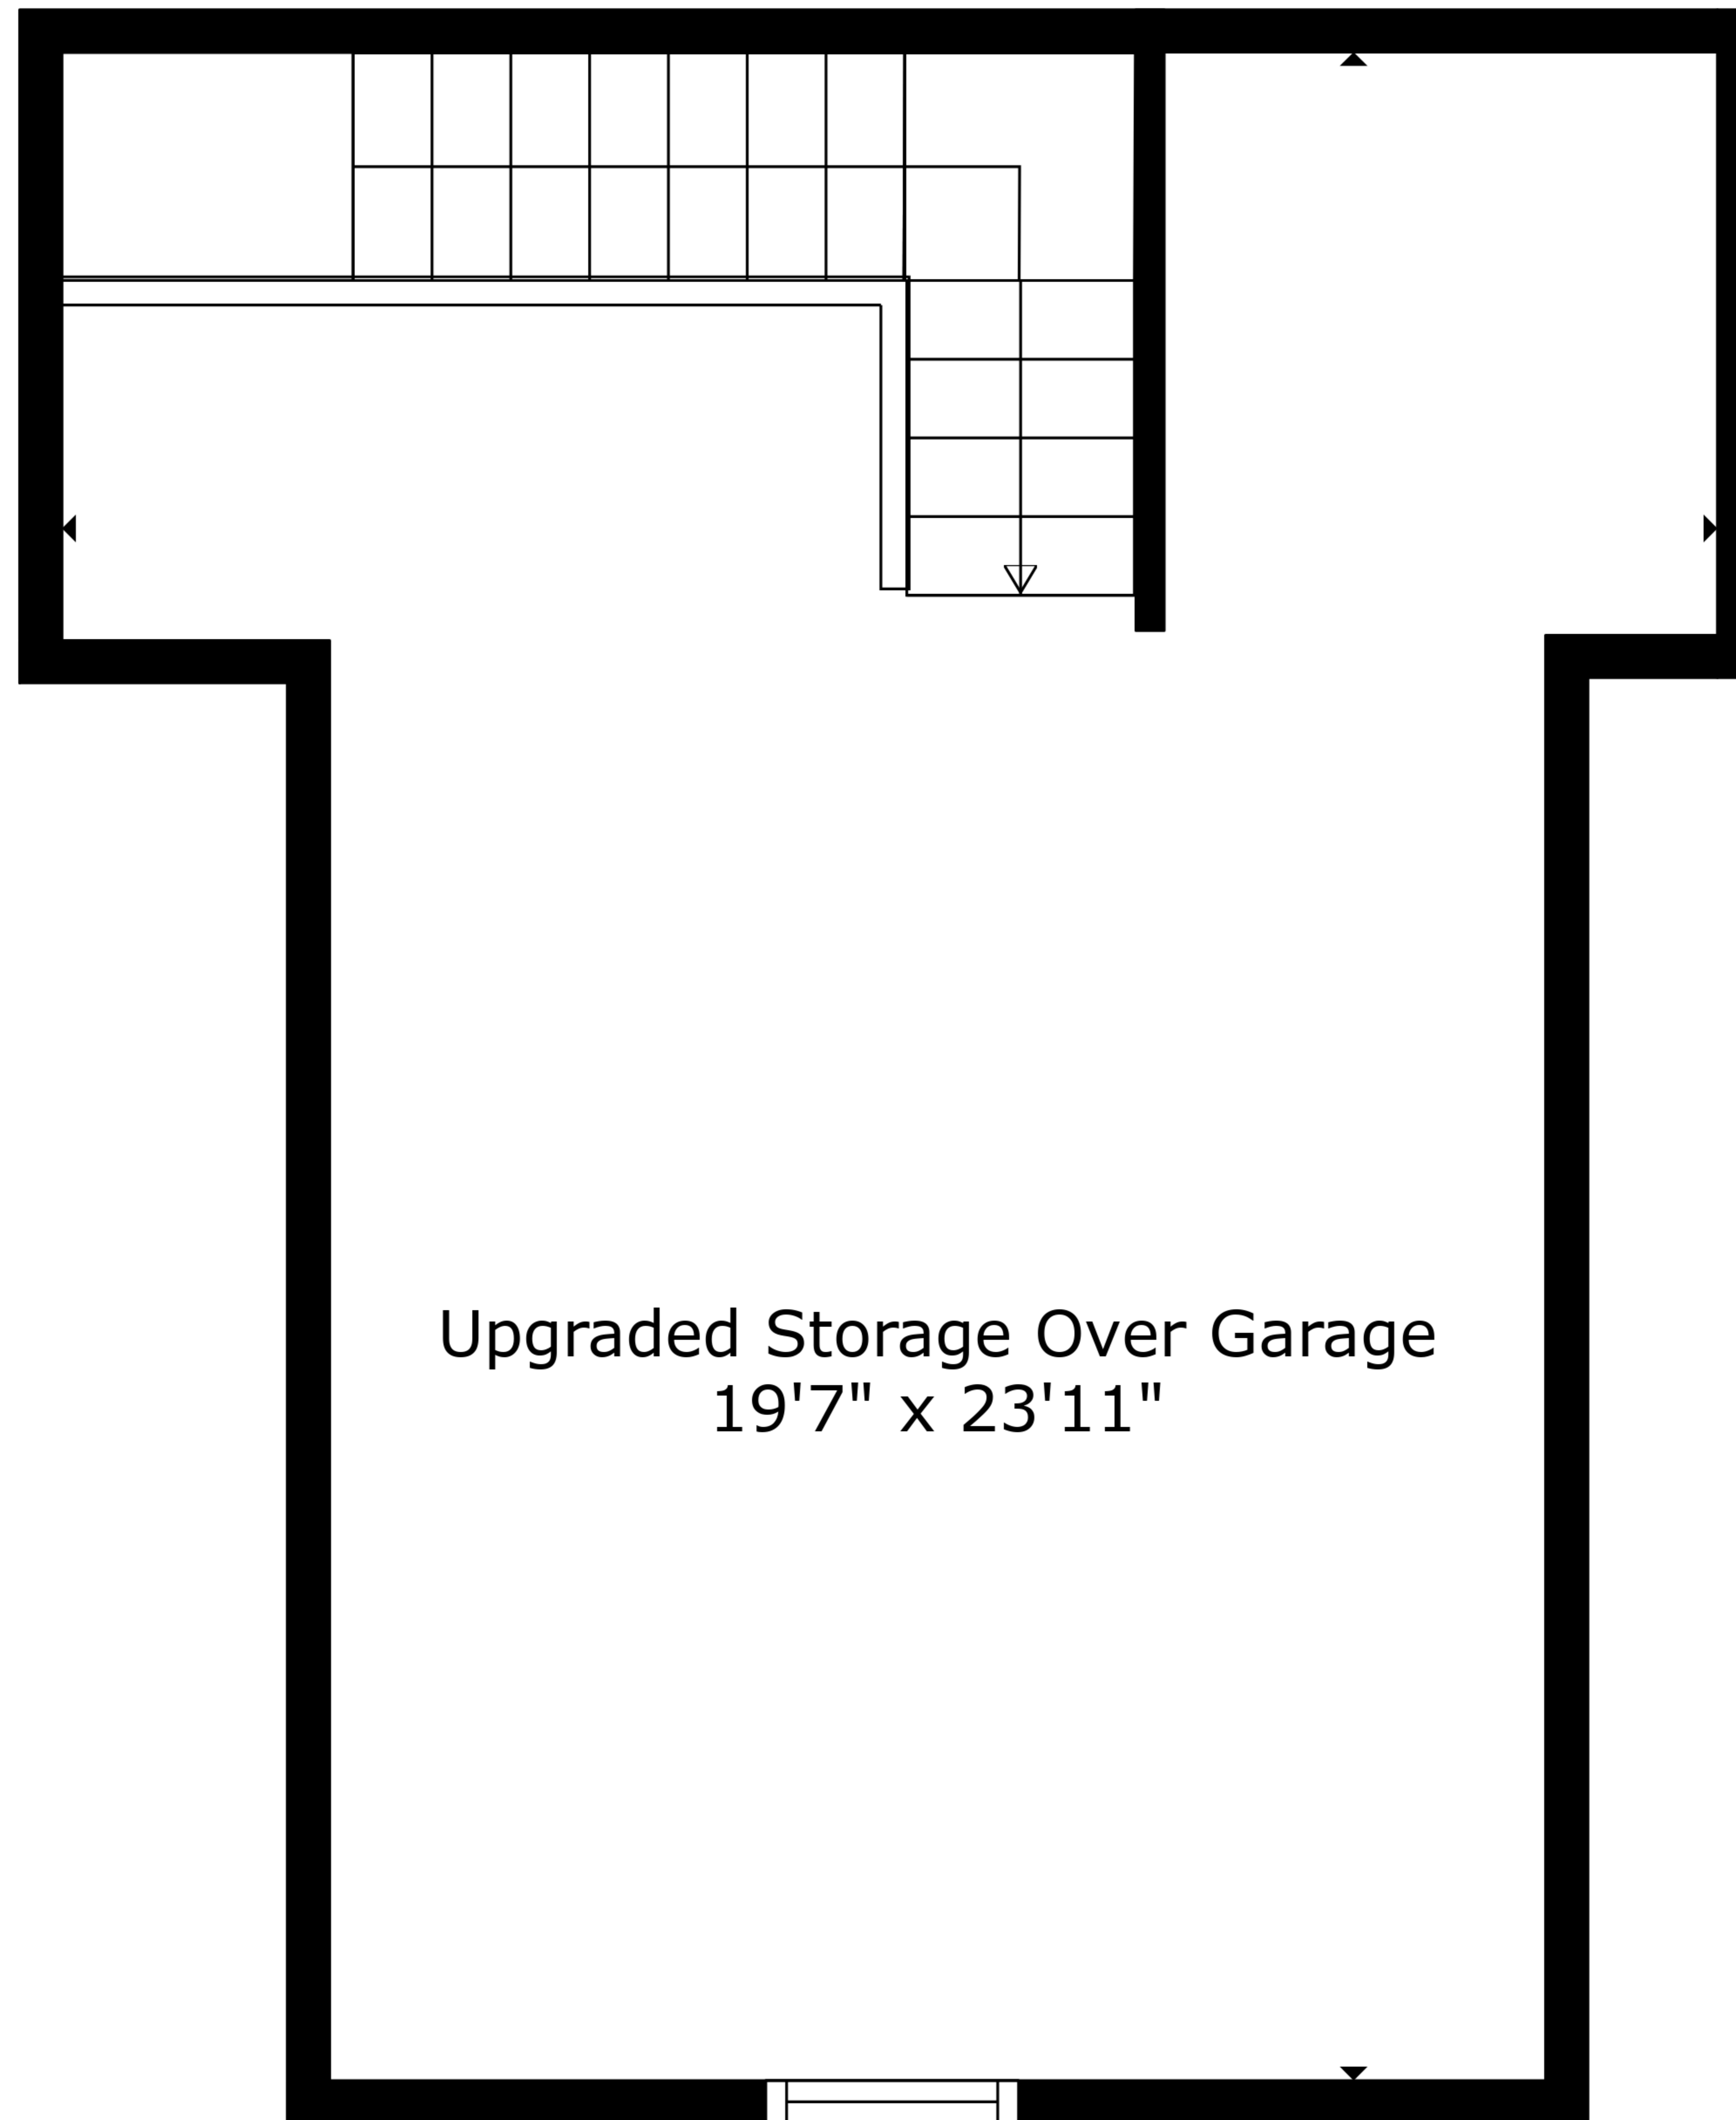

TOTAL: 1961 sq. ft  
 FLOOR 1: 1961 sq. ft, FLOOR 2: 0 sq. ft  
 EXCLUDED AREAS: GARAGE: 446 sq. ft, UPGRADED STORAGE OVER GARAGE: 373 sq. ft, LOW CEILING: 7 sq. ft

Sizes And Dimensions Are Approximate And For Reference Only. Actual May Vary.

Floor 1

Floor 2