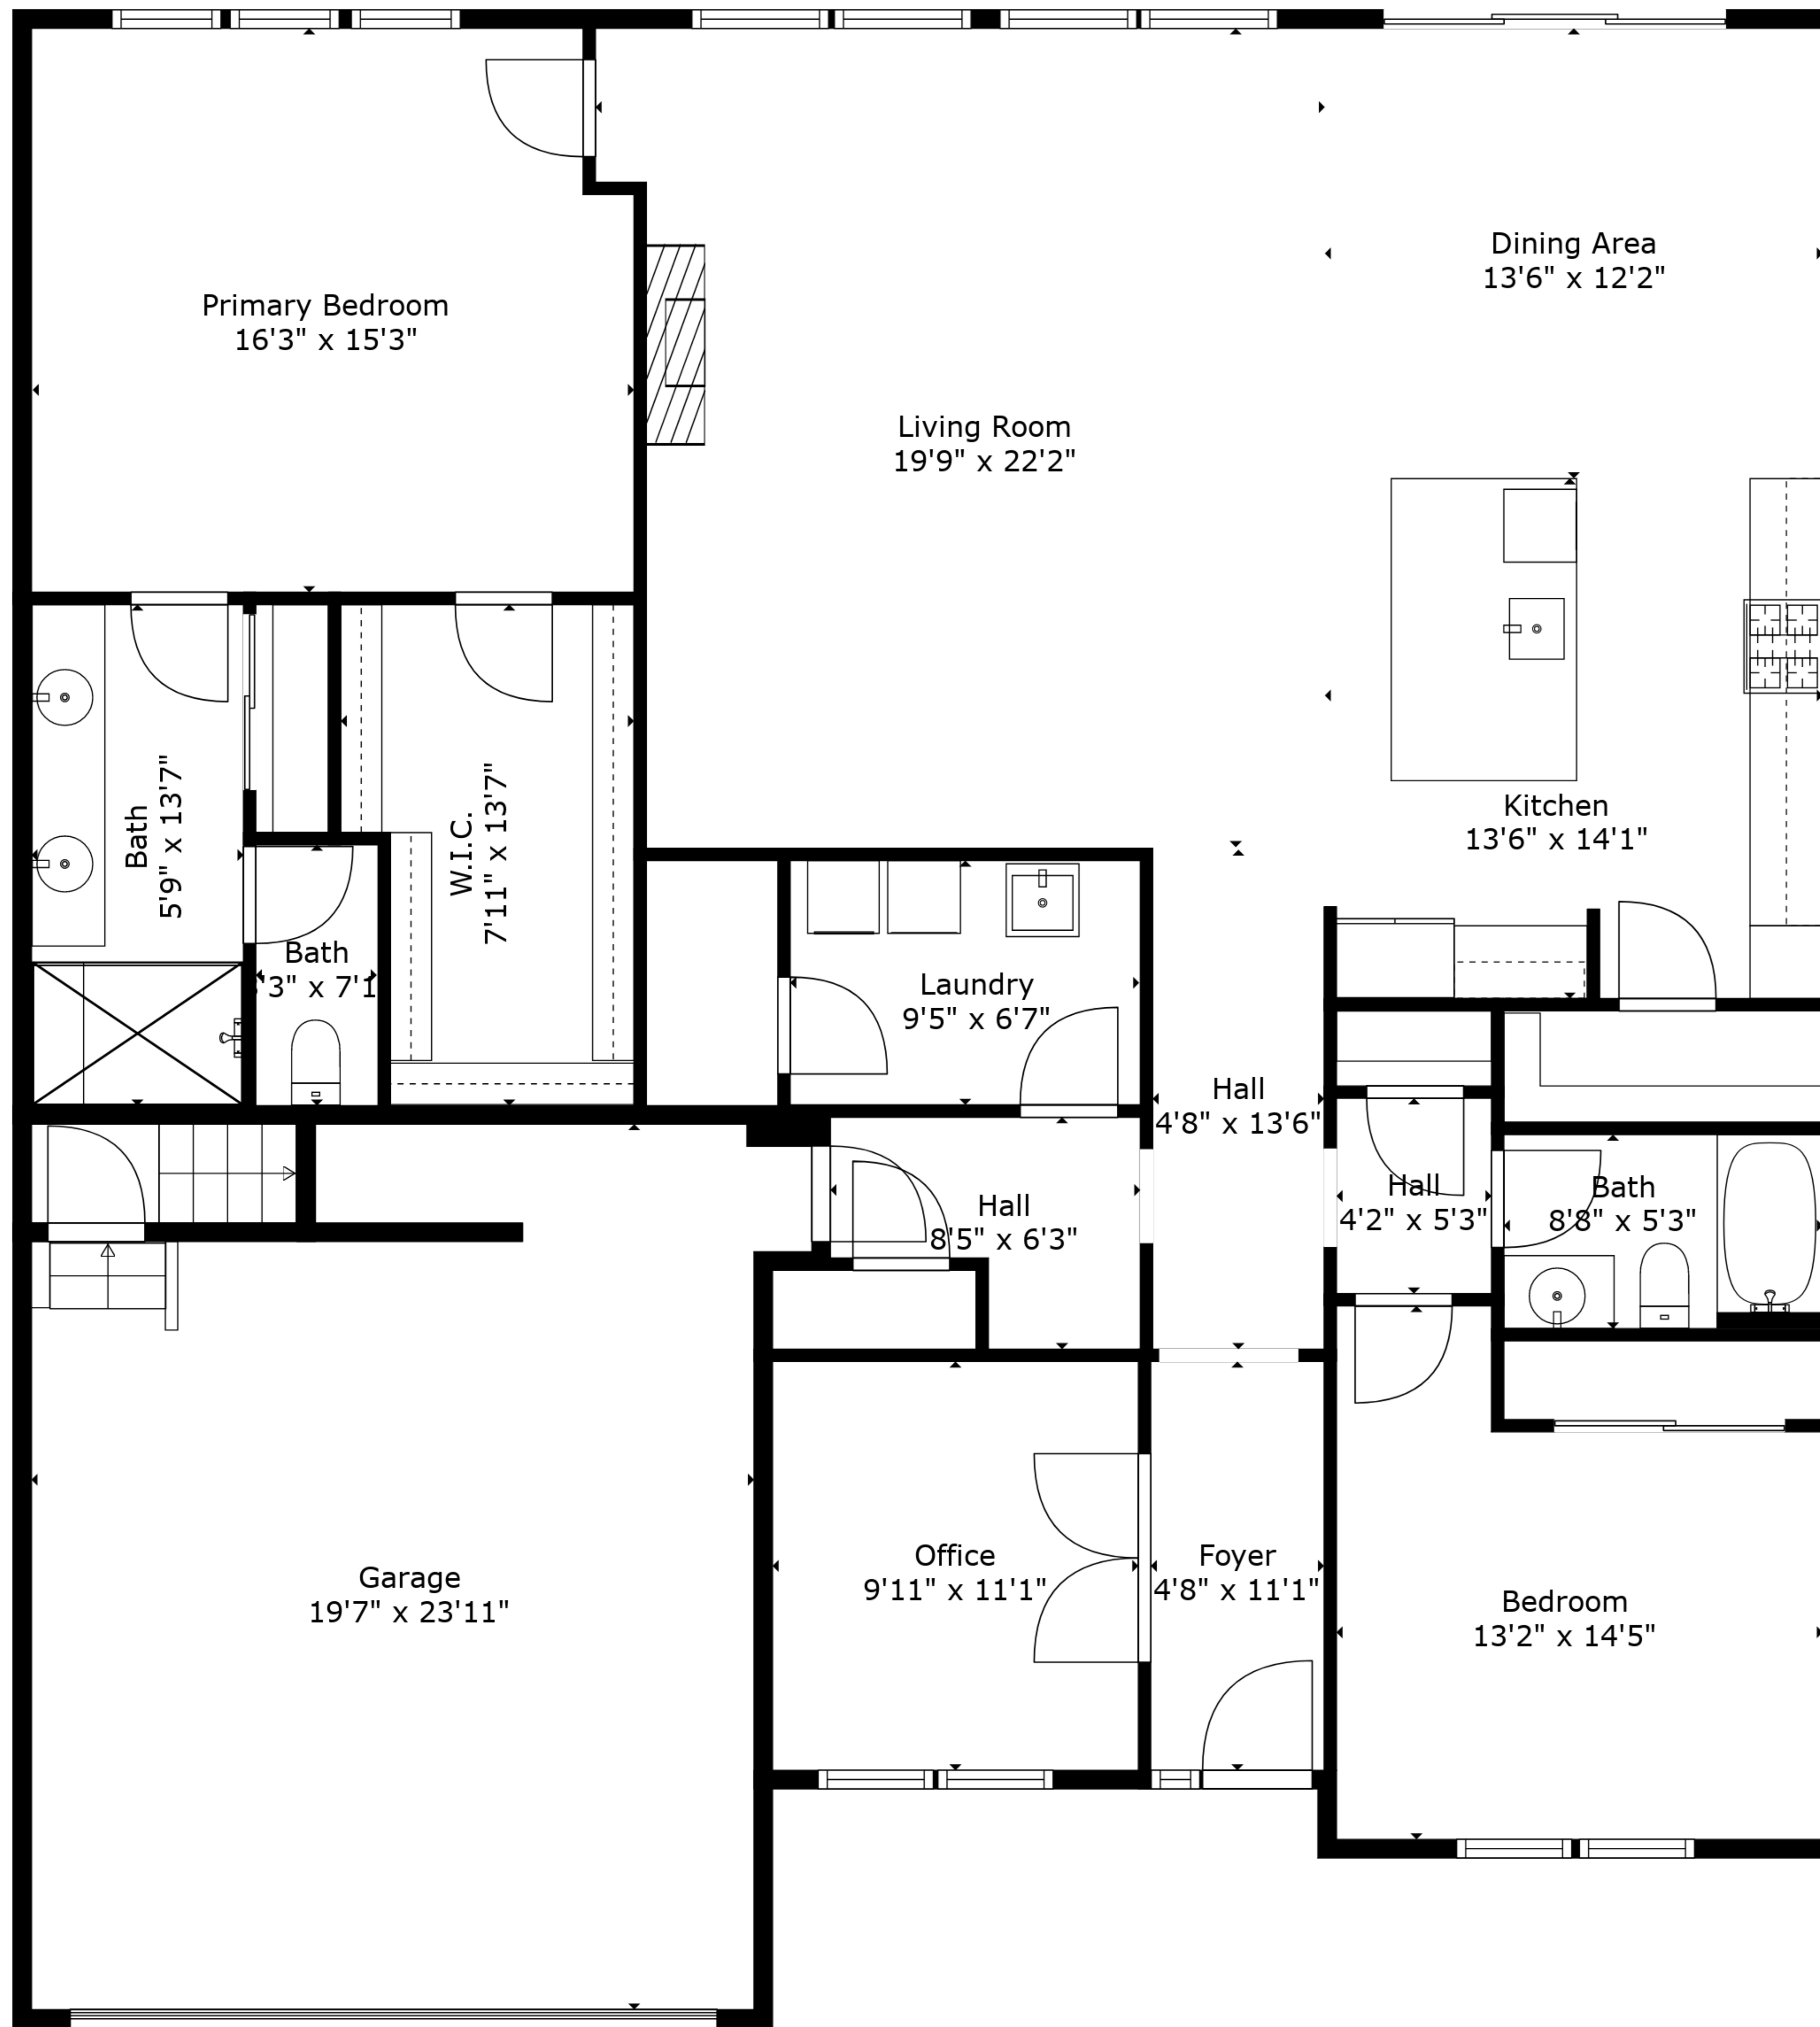

TOTAL: 1961 sq. ft  
 FLOOR 1: 1961 sq. ft, FLOOR 2: 0 sq. ft  
 EXCLUDED AREAS: GARAGE: 446 sq. ft, UPGRADED STORAGE OVER GARAGE: 373 sq. ft, LOW CEILING: 7 sq. ft

Sizes And Dimensions Are Approximate And For Reference Only. Actual May Vary.

Floor 1

Floor 2