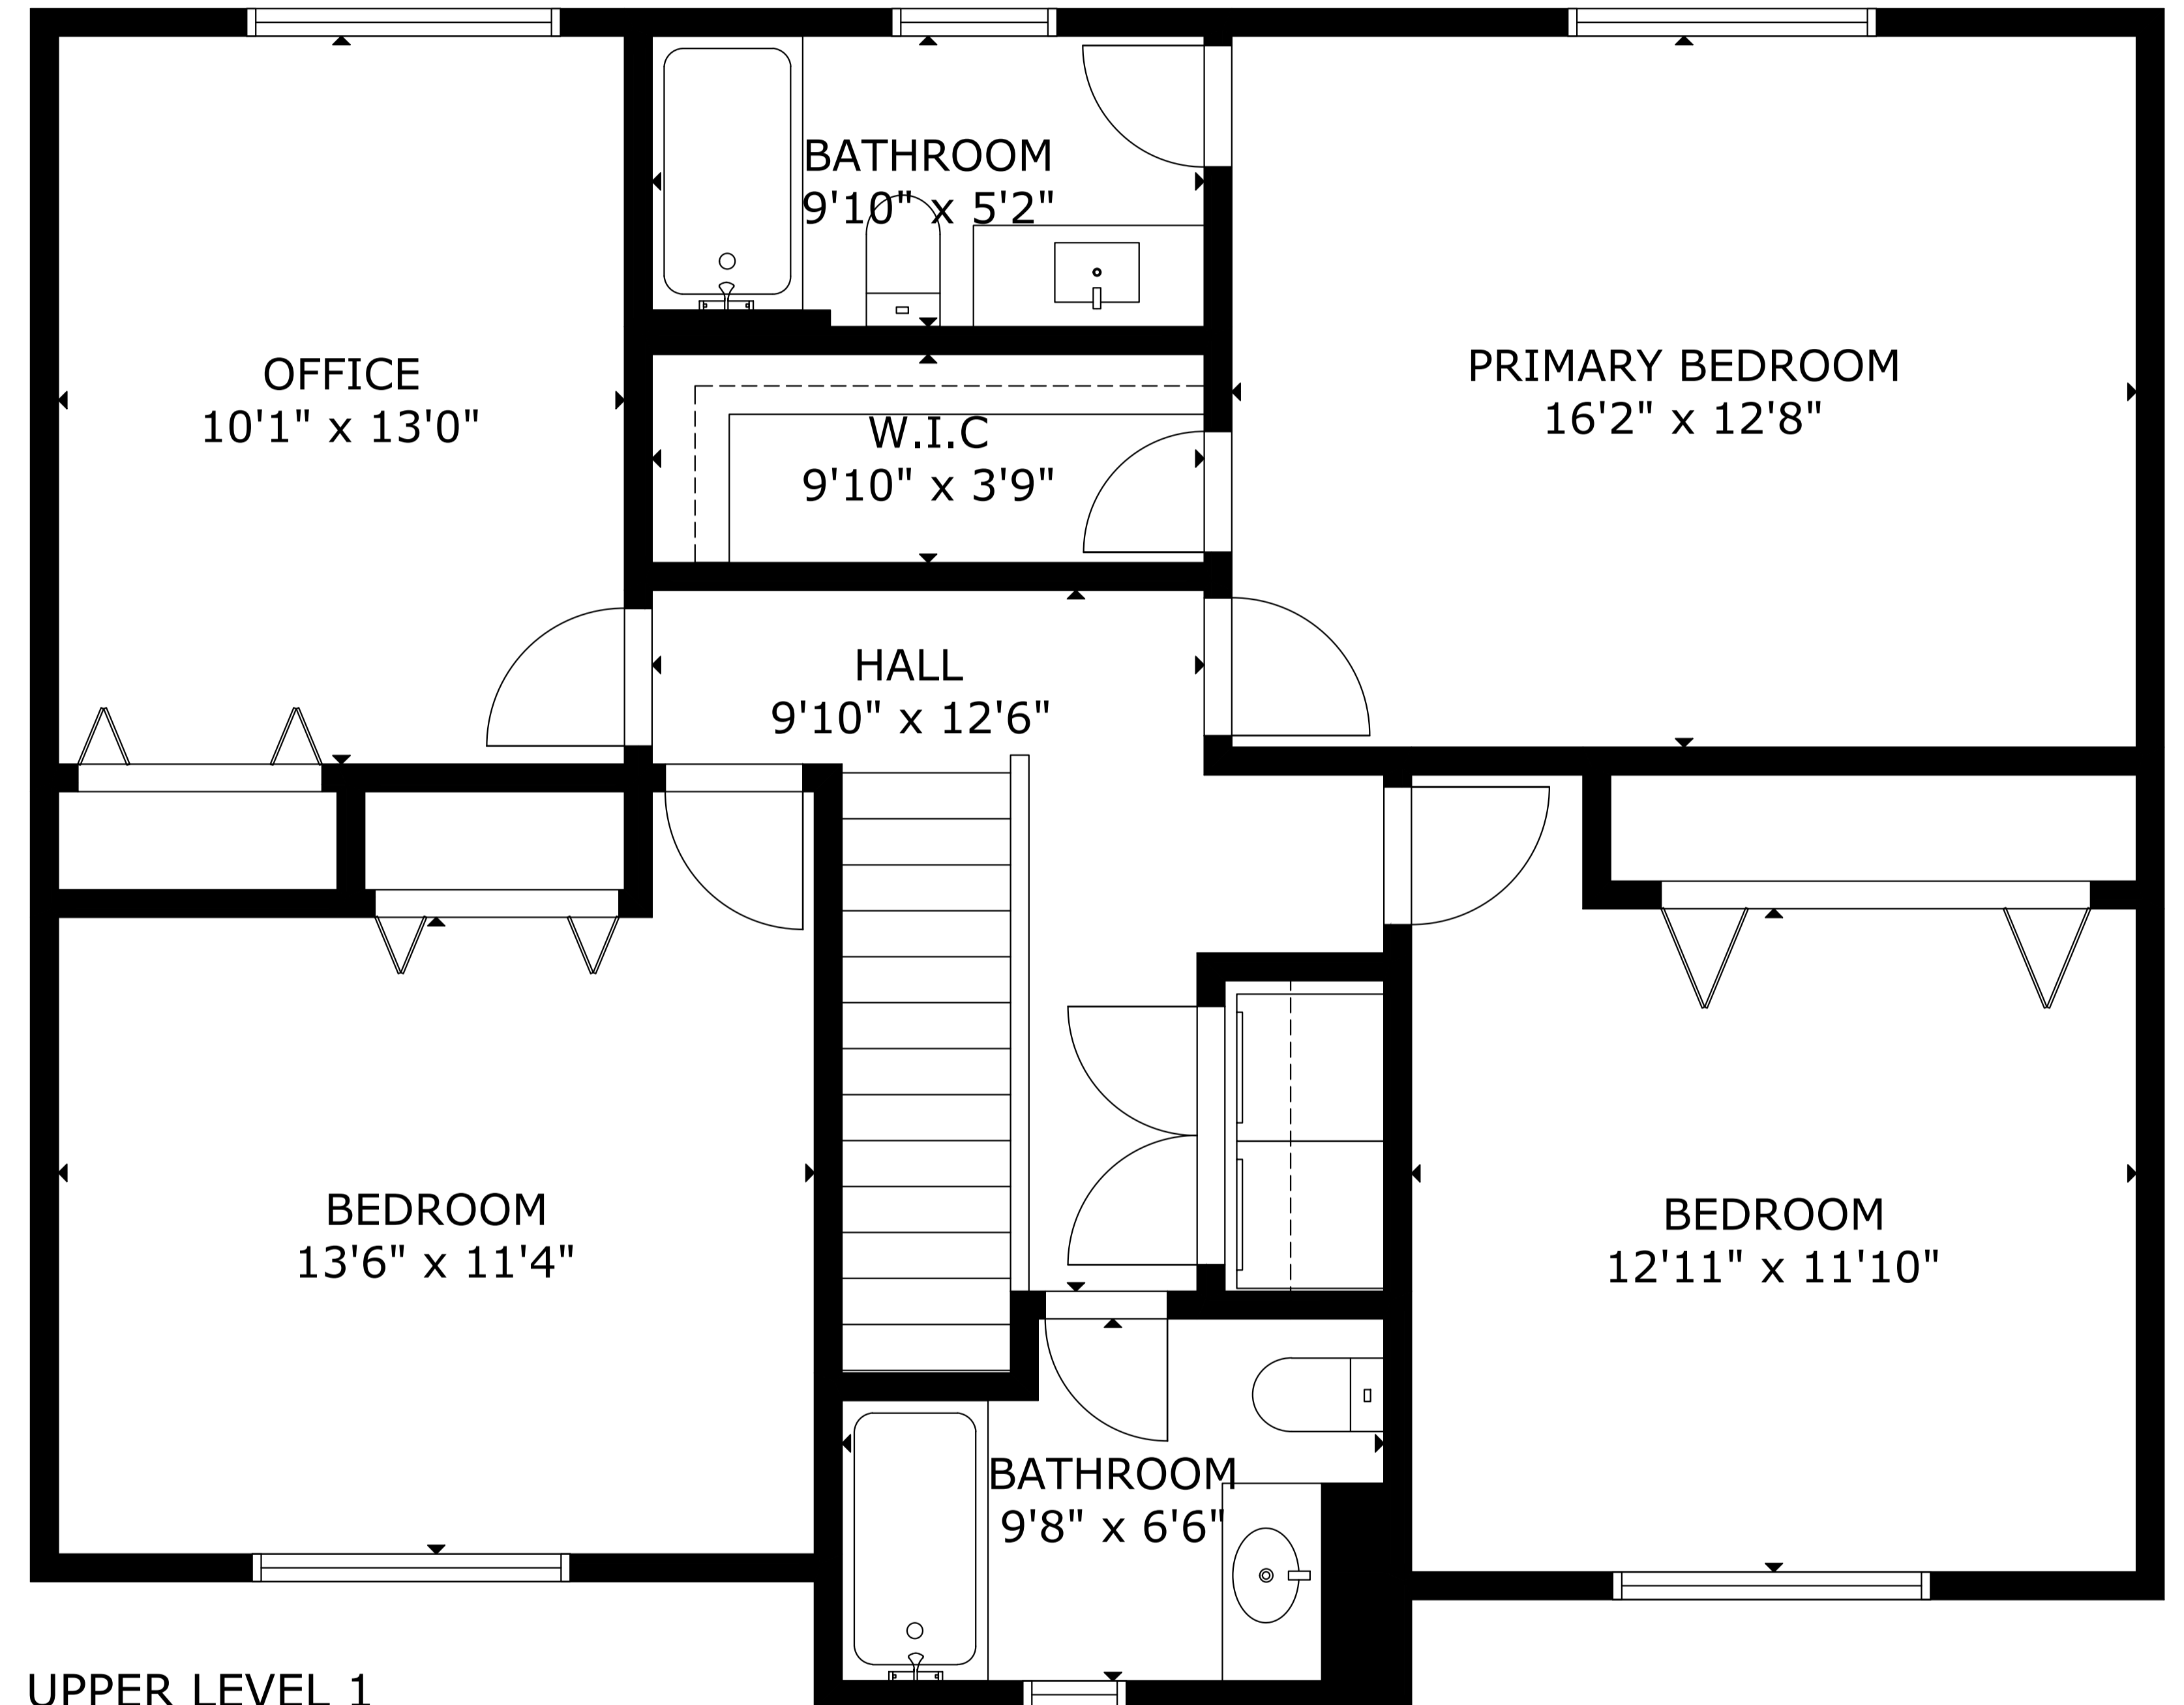

MAIN FLOOR

UPPER LEVEL 1

GROSS INTERNAL AREA
 TOTAL: 2,112 sq.ft
 MAIN FLOOR: 1,081 sq.ft, UPPER LEVEL 1: 1,031 sq.ft
 SIZE AND DIMENSIONS ARE APPROXIMATE, ACTUAL MAY VARY