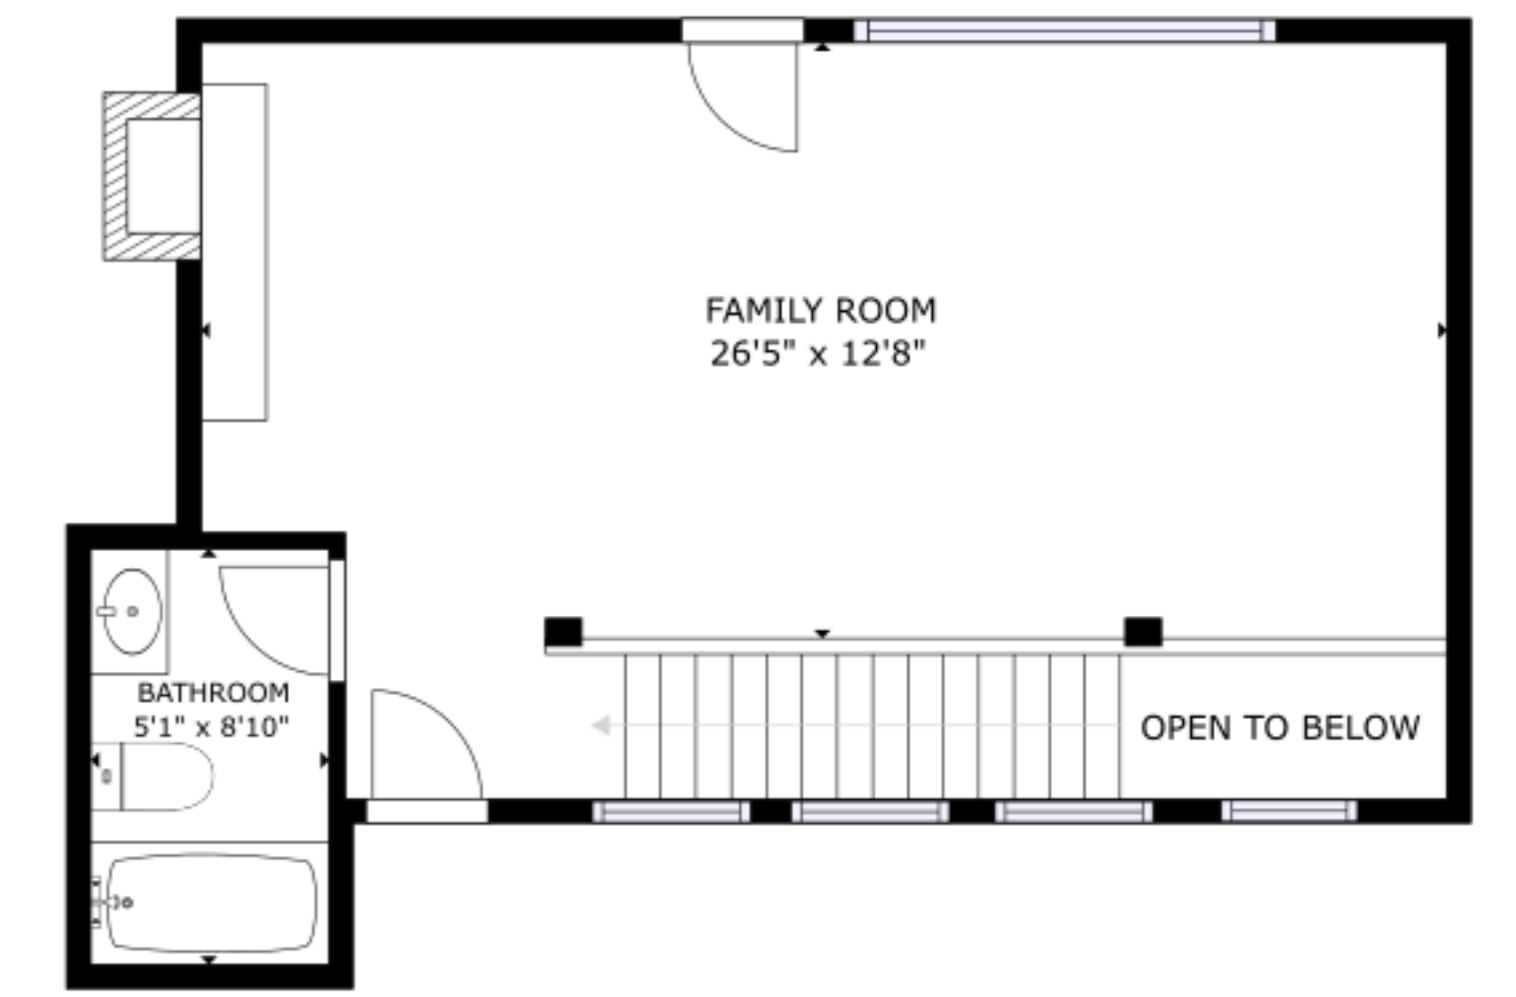

FLOOR 1

FLOOR 2

GROSS INTERNAL AREA
 FLOOR 1: 3389 sq ft, FLOOR 2: 432 sq ft
 TOTAL: 3821 sq ft
 SIZES AND DIMENSIONS ARE APPROXIMATE, ACTUAL MAY VARY.