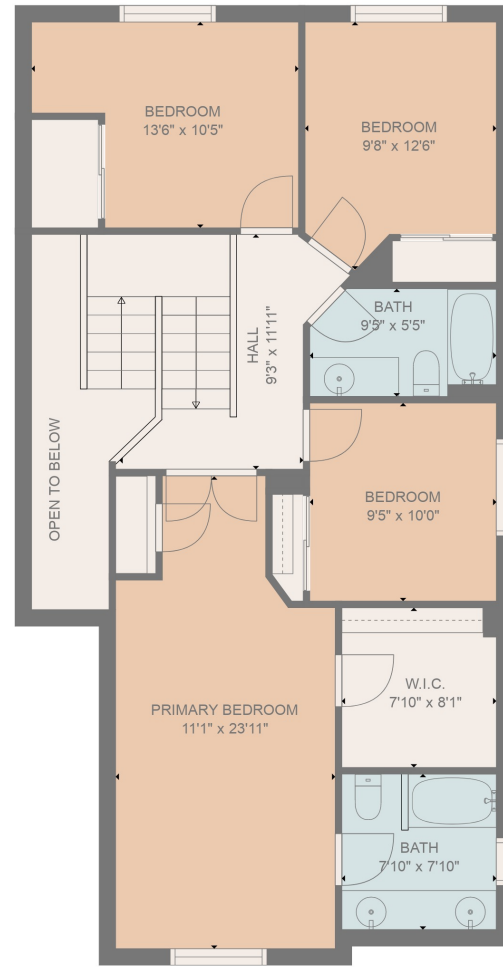

FLOOR 1

FLOOR 2

Total scanned area: 2901 sq. ft

MEASUREMENTS ARE DEEMED HIGHLY RELIABLE BUT NOT GUARANTEED

Total scanned area: 2901 sq. ft

MEASUREMENTS ARE DEEMED HIGHLY RELIABLE BUT NOT GUARANTEED

Total scanned area: 2901 sq. ft