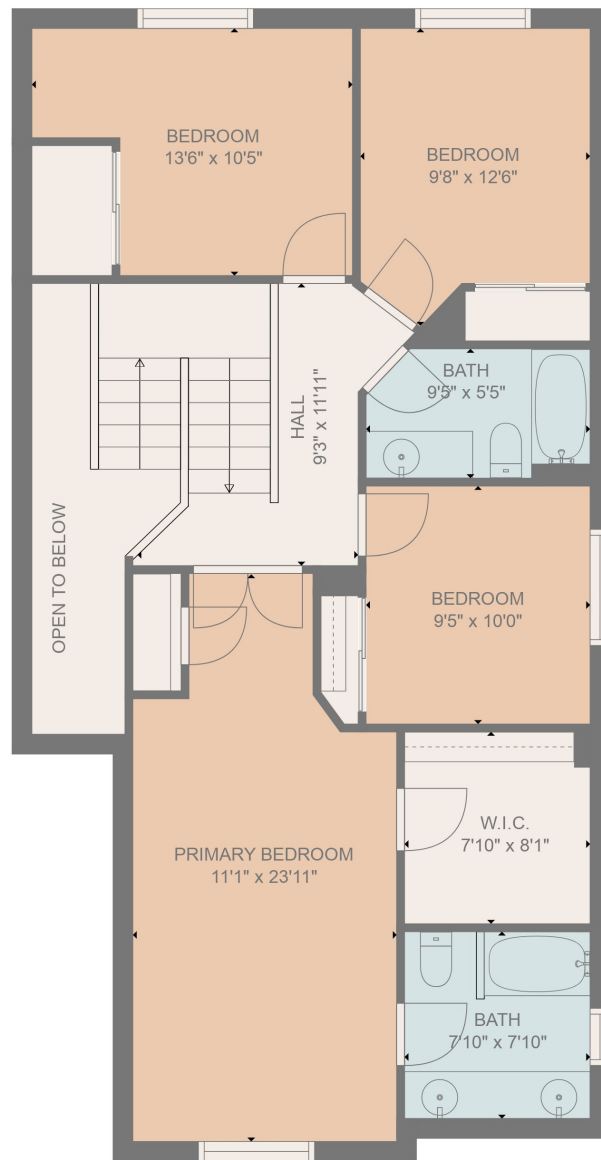

FLOOR 1

FLOOR 2

Total scanned area: 2901 sq. ft

MEASUREMENTS ARE DEEMED HIGHLY RELIABLE BUT NOT GUARANTEED

Total scanned area: 2901 sq. ft

MEASUREMENTS ARE DEEMED HIGHLY RELIABLE BUT NOT GUARANTEED

Total scanned area: 2901 sq. ft